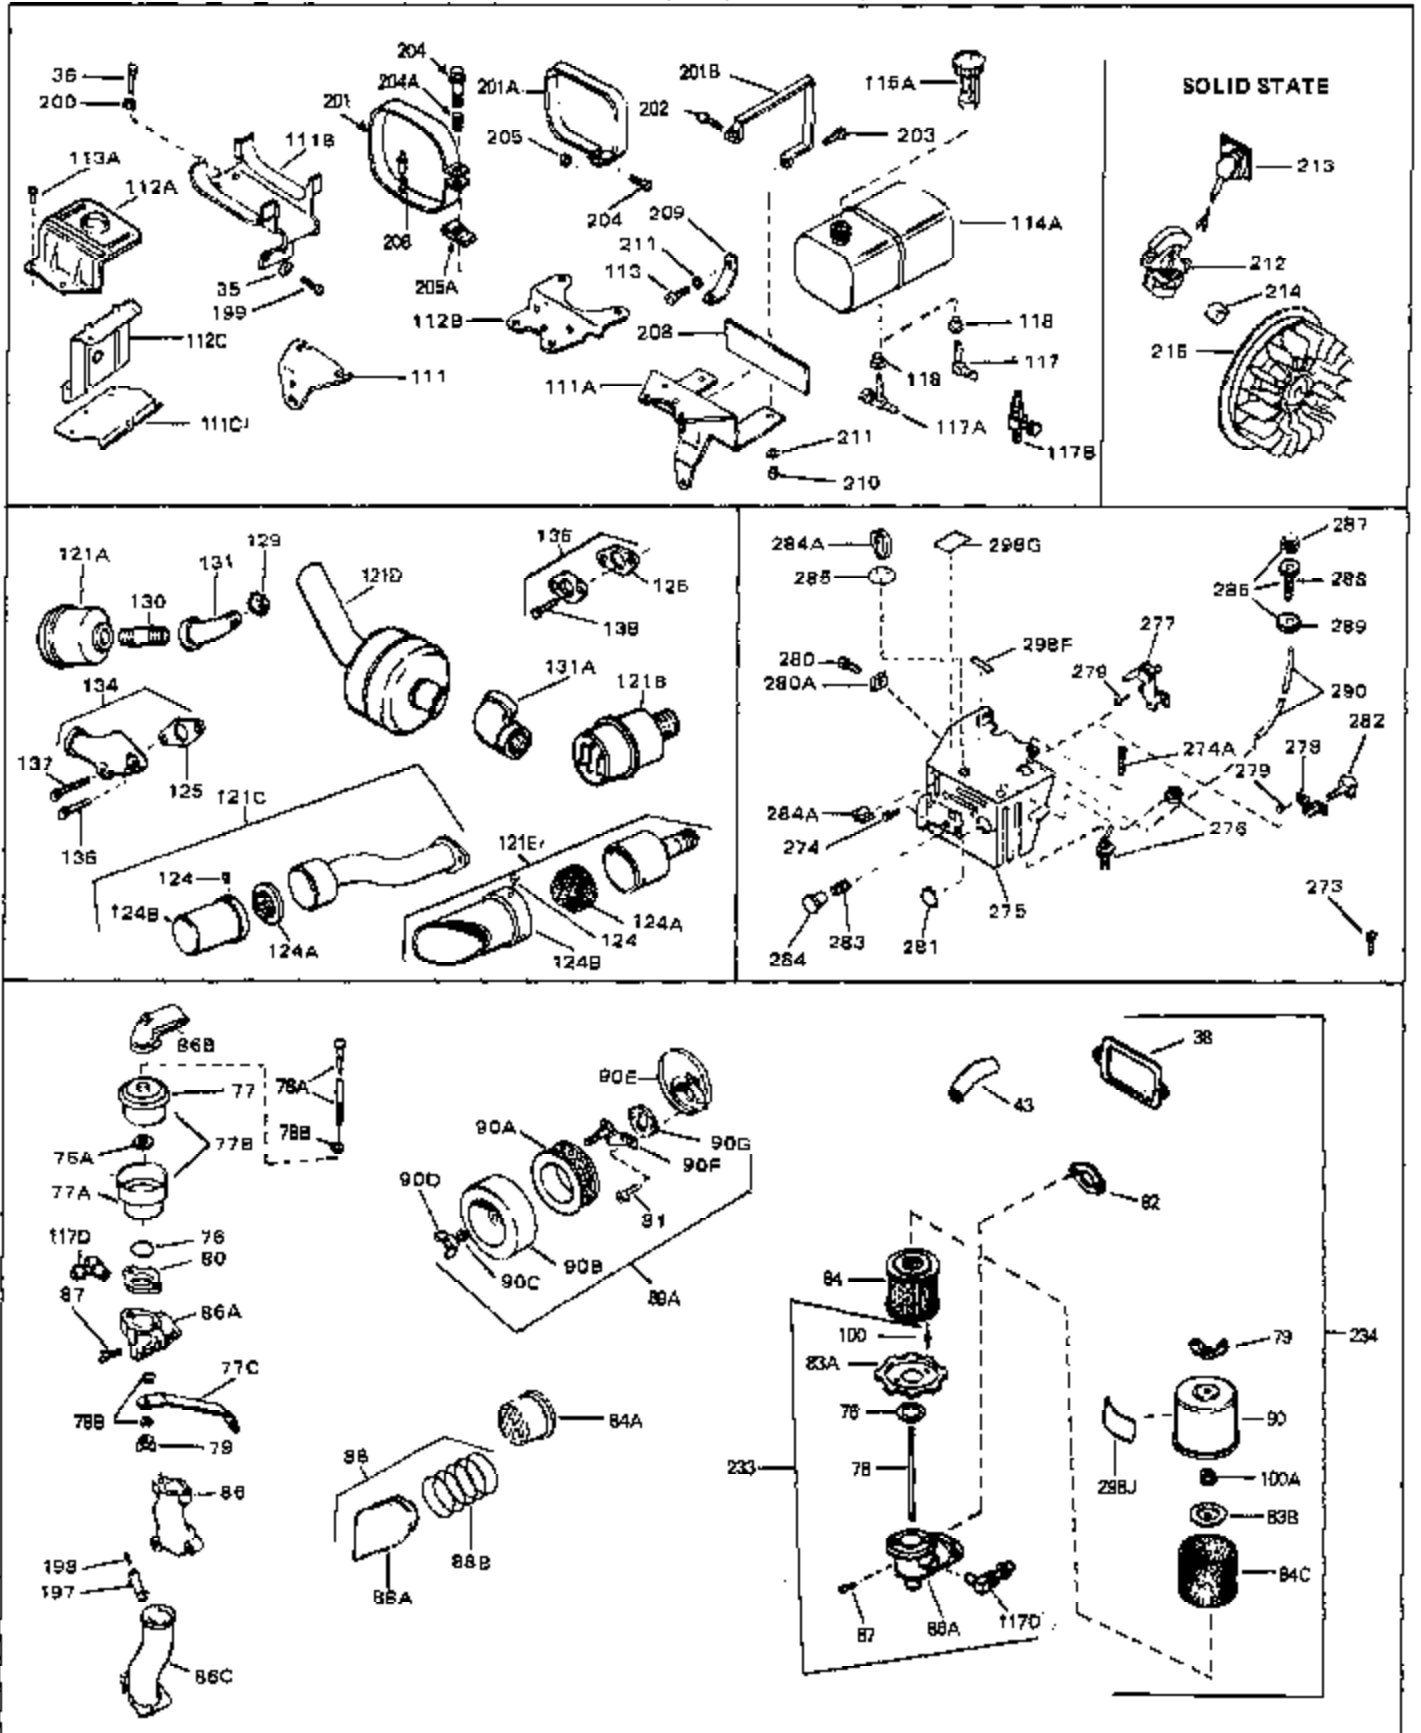

Ref #	Part Number	Qty	Description
35	26073	0	Washer, Connecting rod bolt
35	650570	0	Washer, Flat
35	650691	0	Washer, Flat
36	650694A	0	Screw, Hex flange hd., 5/16-18 x 2
36	650695A	0	Screw, Hex flange hd., 5/16-18 x 2-1/4
36	650697A	0	Screw, Hex flange hd., 5/16-18 x 2-1/2
38	27896	0	Gasket, Breather cover
43	27627	0	Tube, Breather
81	28820	0	Screw
81	30196	0	Screw
81	650521	0	Screw
82	27272	0	Gasket, Air cleaner
86A	34697	0	Elbow, Air cleaner
89A	730128	0	Cleaner Assy., Air
111	33167	0	Bracket, Lower fuel tank
112B	33166A	0	Bracket, Upper fuel tank
113A	650665	0	Screw
113	650561	0	Screw
117B	33053	0	Valve, Fuel strainer & shut-off
121B	31287	0	Muffler
121E	391026	0	Muffler
124A	33171	0	Screen, Muffler
124B	33185	0	Cover & Tube, Muffler
124	650578	0	Screw
125	27930	0	Gasket, Exhaust
129	28443	0	Nut, Conduit (1/8" thick)
129	32862	0	Nut, Conduit (1/4" thick)
131	30209	0	Elbow, Exhaust (45°)
134	31288	0	Muffler Adapter Kit
135	730130	0	Muffler Adapter Kit
136	6021A	0	Screw, Hex flange hd., 5/16-18 x 1-1/2
137	650697A	0	Screw, Hex flange hd., 5/16-18 x 2-1/2
138	30196	0	Screw
233	34819	0	Elbow Assy., Air cleaner
234	730561	0	Air Cleaner Kit, Dual Element upright,
273	650687	0	Screw, Pan hd. self-tap, 10-32 x 5/16