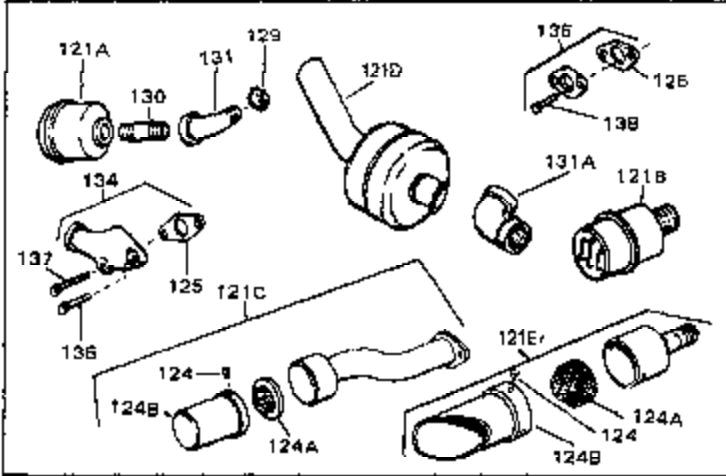

Ref #	Part Number	Qty	Description
120	26460	0	Clamp, Fuel line
125	27930	0	Gasket, Exhaust
132	650139	0	Screw
132	650548	0	Screw, Hex washer hd., 8-32 x 5/16
144	650542	0	Screw, Hex hd. cap, 5/16 18 x 13/16
146	29538	0	Base, Mounting
147	650128	0	Screw
148	30622	0	Extension, Blower housing
149A	30747	0	Clip, Shorting
150	16645	0	Lockwasher
186	27275	0	Clip, Hi-tension wire
186	29443	0	Clip, Fuel line
186	33685	0	Clip, Hi-tension wire
193	27276	0	Cover, Spark plug
229	28942	0	Screw
230	27793	0	Clip, Conduit
232	28468	0	Wire, Ground (Female fitting both ends)
244	31793	0	Bearing, Ball
245	31792	0	Washer, Thrust
246	31855	0	Retainer, Bearing
247	650778	0	Washer, Lock
248	650580	0	Nut, Lock
262	29716	0	Screw
264	32125	0	Cup, Starter
265	590417	0	Screen, Starter cup
266	650815	0	Washer, Belleville
267	8115	0	Nut, Hex
298A	31517	0	Decal, H.P. (5 H.P.)
298A	32173	0	Decal, H.P. (6 H.P.)
298A	33310	0	Decal, Mini-Bike (5 H.P.)
298A	34316	0	Decal, Name
298	34346	0	Decal, Instruction
298B	31752	0	Decal, Air cleaner
299	30547A	0	Contact Assy., Breaker
300	30548B	0	Condenser
301	631021	0	Inlet Needle, Seat & Clip Assy.
303	631067A	0	Carburetor
304	610689A	0	Magneto, Tecumseh
306	590420	0	Starter, Rewind
310	33235	0	Gasket Set