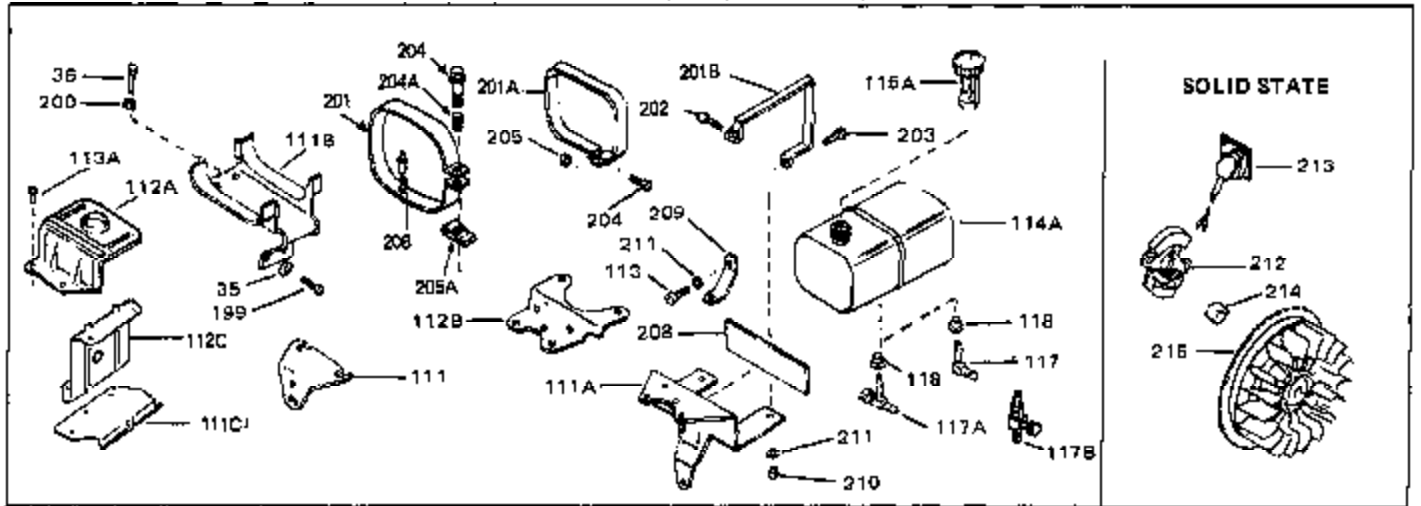

Ref #	Part Number	Qty	Description
120	26460	0	Clamp, Fuel line
125	27930	0	Gasket, Exhaust
132	650139	0	Screw
132	650548	0	Screw, Hex washer hd., 8-32 x 5/16
144	650542	0	Screw, Hex hd. cap, 5/16 18 x 13/16
146	29538	0	Base, Mounting
147	650128	0	Screw
148	30622	0	Extension, Blower housing
149A	30747	0	Clip, Shorting
150	16645	0	Lockwasher
186	27275	0	Clip, Hi-tension wire
186	29443	0	Clip, Fuel line
186	33685	0	Clip, Hi-tension wire
193	27276	0	Cover, Spark plug
229	28942	0	Screw
230	27793	0	Clip, Conduit
232	28468	0	Wire, Ground (Female fitting both ends)
244	31793	0	Bearing, Ball
245	31792	0	Washer, Thrust
246	31855	0	Retainer, Bearing
247	650778	0	Washer, Lock
248	650580	0	Nut, Lock
262	29716	0	Screw
264	32125	0	Cup, Starter
265	590417	0	Screen, Starter cup
266	650815	0	Washer, Belleville
267	8115	0	Nut, Hex
298A	31517	0	Decal, H.P. (5 H.P.)
298A	32173	0	Decal, H.P. (6 H.P.)
298A	33310	0	Decal, Mini-Bike (5 H.P.)
298A	34316	0	Decal, Name
298	34346	0	Decal, Instruction
298B	31752	0	Decal, Air cleaner
299	30547A	0	Contact Assy., Breaker
300	30548B	0	Condenser
301	631021	0	Inlet Needle, Seat & Clip Assy.
303	631067A	0	Carburetor
304	610689A	0	Magneto, Tecumseh
306	590420	0	Starter, Rewind
310	33235	0	Gasket Set