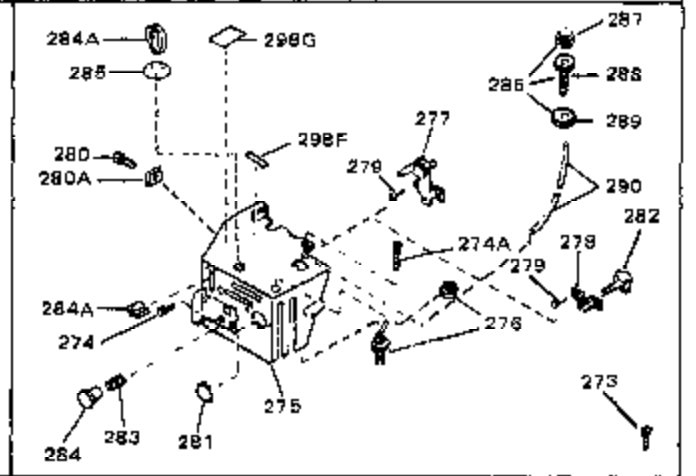

Ref #	Part Number	Qty	Description
120	26460	0	Clamp, Fuel line
125	27930	0	Gasket, Exhaust
132	650139	0	Screw
132	650548	0	Screw, Hex washer hd., 8-32 x 5/16
144	650542	0	Screw, Hex hd. cap, 5/16 18 x 13/16
146	29538	0	Base, Mounting
147	650128	0	Screw
148	30622	0	Extension, Blower housing
149A	30747	0	Clip, Shorting
150	16645	0	Lockwasher
186	27275	0	Clip, Hi-tension wire
186	29443	0	Clip, Fuel line
186	33685	0	Clip, Hi-tension wire
193	27276	0	Cover, Spark plug
229	28942	0	Screw
230	27793	0	Clip, Conduit
232	28468	0	Wire, Ground (Female fitting both ends)
244	31793	0	Bearing, Ball
245	31792	0	Washer, Thrust
246	31855	0	Retainer, Bearing
247	650778	0	Washer, Lock
248	650580	0	Nut, Lock
262	29716	0	Screw
264	32125	0	Cup, Starter
265	590417	0	Screen, Starter cup
266	650815	0	Washer, Belleville
267	8115	0	Nut, Hex
298A	31517	0	Decal, H.P. (5 H.P.)
298A	32173	0	Decal, H.P. (6 H.P.)
298A	33310	0	Decal, Mini-Bike (5 H.P.)
298A	34316	0	Decal, Name
298	34346	0	Decal, Instruction
298B	31752	0	Decal, Air cleaner
299	30547A	0	Contact Assy., Breaker
300	30548B	0	Condenser
301	631021	0	Inlet Needle, Seat & Clip Assy.
303	631067A	0	Carburetor
304	610689A	0	Magneto, Tecumseh
306	590420	0	Starter, Rewind
310	33235	0	Gasket Set