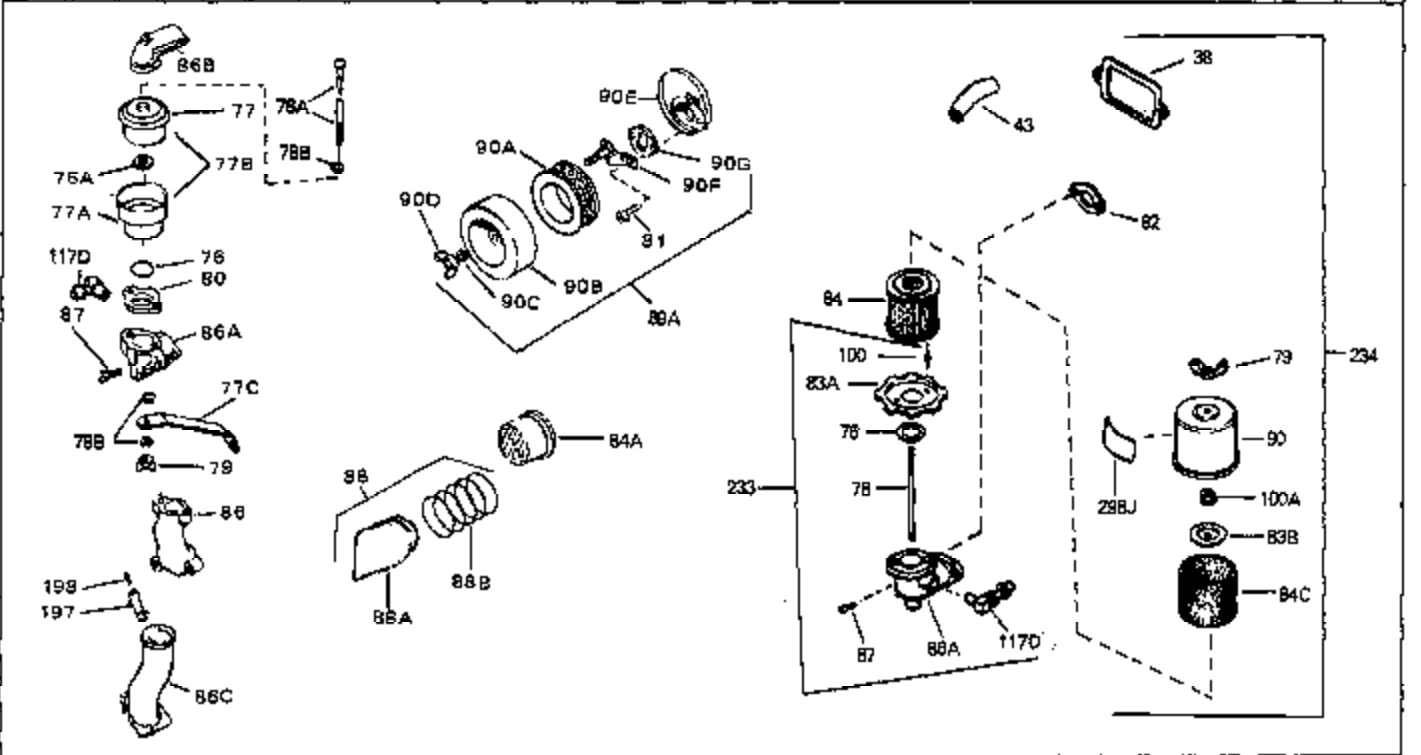

Ref #	Part Number	Qty	Description
120	26460	0	Clamp, Fuel line
125	27930	0	Gasket, Exhaust
132	650139	0	Screw
132	650548	0	Screw, Hex washer hd., 8-32 x 5/16
144	650542	0	Screw, Hex hd. cap, 5/16 18 x 13/16
146	29538	0	Base, Mounting
147	650128	0	Screw
148	30622	0	Extension, Blower housing
149A	30747	0	Clip, Shorting
150	16645	0	Lockwasher
186	27275	0	Clip, Hi-tension wire
186	29443	0	Clip, Fuel line
186	33685	0	Clip, Hi-tension wire
193	27276	0	Cover, Spark plug
229	28942	0	Screw
230	27793	0	Clip, Conduit
232	28468	0	Wire, Ground (Female fitting both ends)
244	31793	0	Bearing, Ball
245	31792	0	Washer, Thrust
246	31855	0	Retainer, Bearing
247	650778	0	Washer, Lock
248	650580	0	Nut, Lock
262	29716	0	Screw
264	32125	0	Cup, Starter
265	590417	0	Screen, Starter cup
266	650815	0	Washer, Belleville
267	8115	0	Nut, Hex
298A	31517	0	Decal, H.P. (5 H.P.)
298A	32173	0	Decal, H.P. (6 H.P.)
298A	33310	0	Decal, Mini-Bike (5 H.P.)
298A	34316	0	Decal, Name
298	34346	0	Decal, Instruction
298B	31752	0	Decal, Air cleaner
299	30547A	0	Contact Assy., Breaker
300	30548B	0	Condenser
301	631021	0	Inlet Needle, Seat & Clip Assy.
303	631067A	0	Carburetor
304	610689A	0	Magneto, Tecumseh
306	590420	0	Starter, Rewind
310	33235	0	Gasket Set