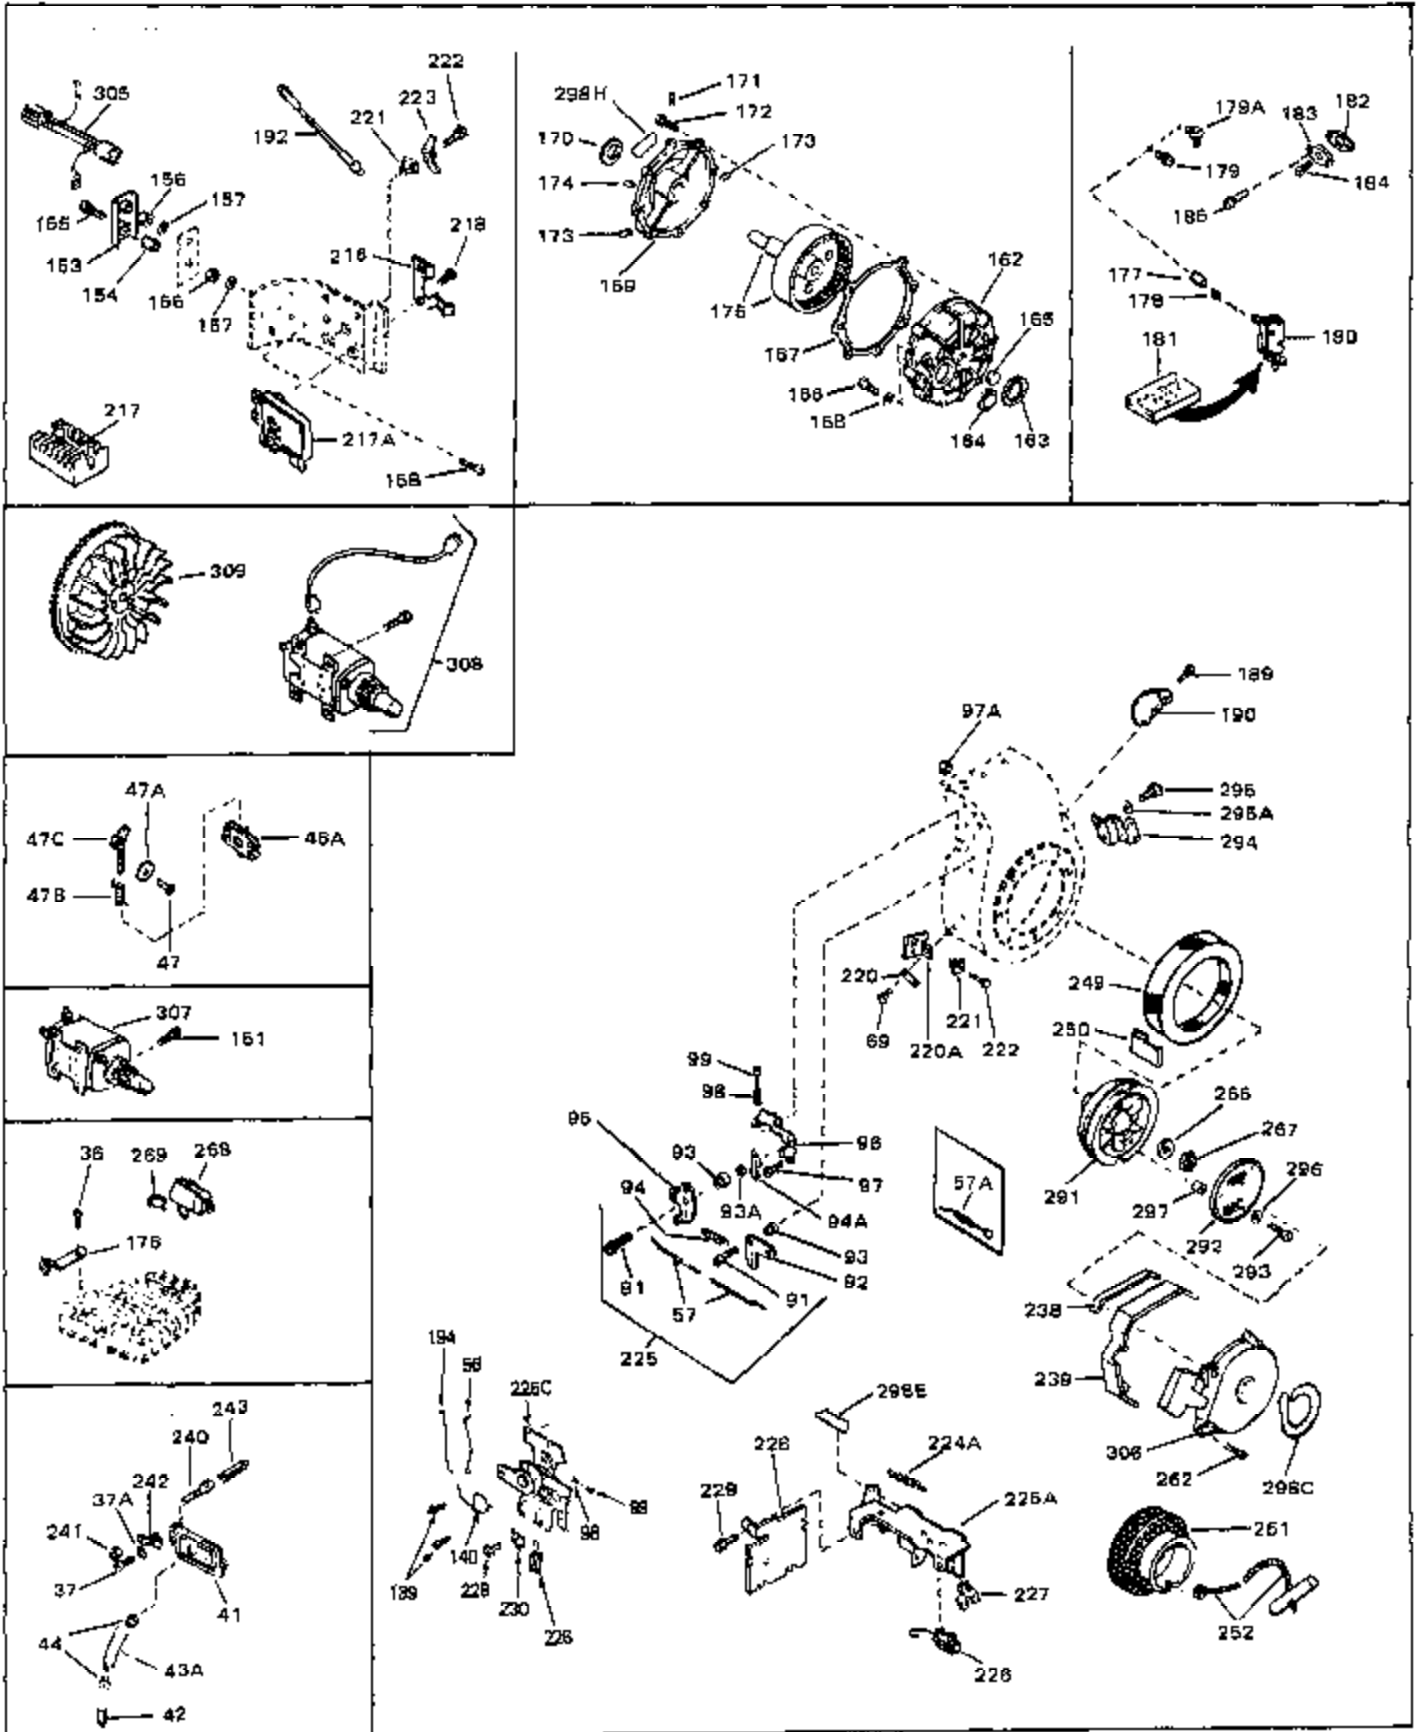

Ref #	Part Number	Qty	Description
36	650694A	0	Screw, Hex flange hd., 5/16-18 x 2
36	650695A	0	Screw, Hex flange hd., 5/16-18 x 2-1/4
36	650697A	0	Screw, Hex flange hd., 5/16-18 x 2-1/2
37	650128	0	Screw
37	650597	0	Screw, Hex washer hd., 10-24 x 5/8
37A	27261	0	Washer, Flat
41	28425	0	Cover, Valve chamber
56	31710	0	Link, Throttle
69	29747A	0	Screw
98	28569	0	Spring, Compression
98	31342	0	Spring, Compression
98	32924	0	Spring, Compression
99	29500	0	Screw, Fil. hd. mach., Sems, 8-32 x 3/4
99	650549	0	Screw
99	650688	0	Screw, Hex hd., 10-32 x 1-5/16" (Drilled
182	32683	0	Gasket, Fuel pump
183	32955	0	Cover, Fuel pump pad
184	9556	0	Plug, Oil drain (Sq. hd. pipe, 1/8-27)
185	30688	0	Screw, Hex hd. Sems, 1/4-20 x 1/2
225	730152	0	Control Assy., Speed
227	33177	0	Terminal
240	30845A	0	Bolt, Governor adjusting
241	33450	0	Nut, Lock
242	32328	0	Bracket, Speed adjusting
243	30886A	0	Spring, Governor bolt
262	29716	0	Screw
266	650815	0	Washer, Belleville
267	8115	0	Nut, Hex
305	33018	0	Harness, Adapter
306	590420	0	Starter, Rewind
308	32386	0	Starter Motor Kit (110-120 Volt)
308	32901	0	Starter Motor Kit (110-120 Volt)
308	33328	0	Starter Motor Kit (110-120 Volt)
308	33328A	0	Starter Motor Kit (110-120 Volt)
308	33518	0	Starter Motor Kit (110-120 Volt)
308	33518A	0	Starter Motor Kit (110-120 Volt)
308	33518B	0	Starter Motor Kit (110-120 Volt)
309	30811A	0	Flywheel