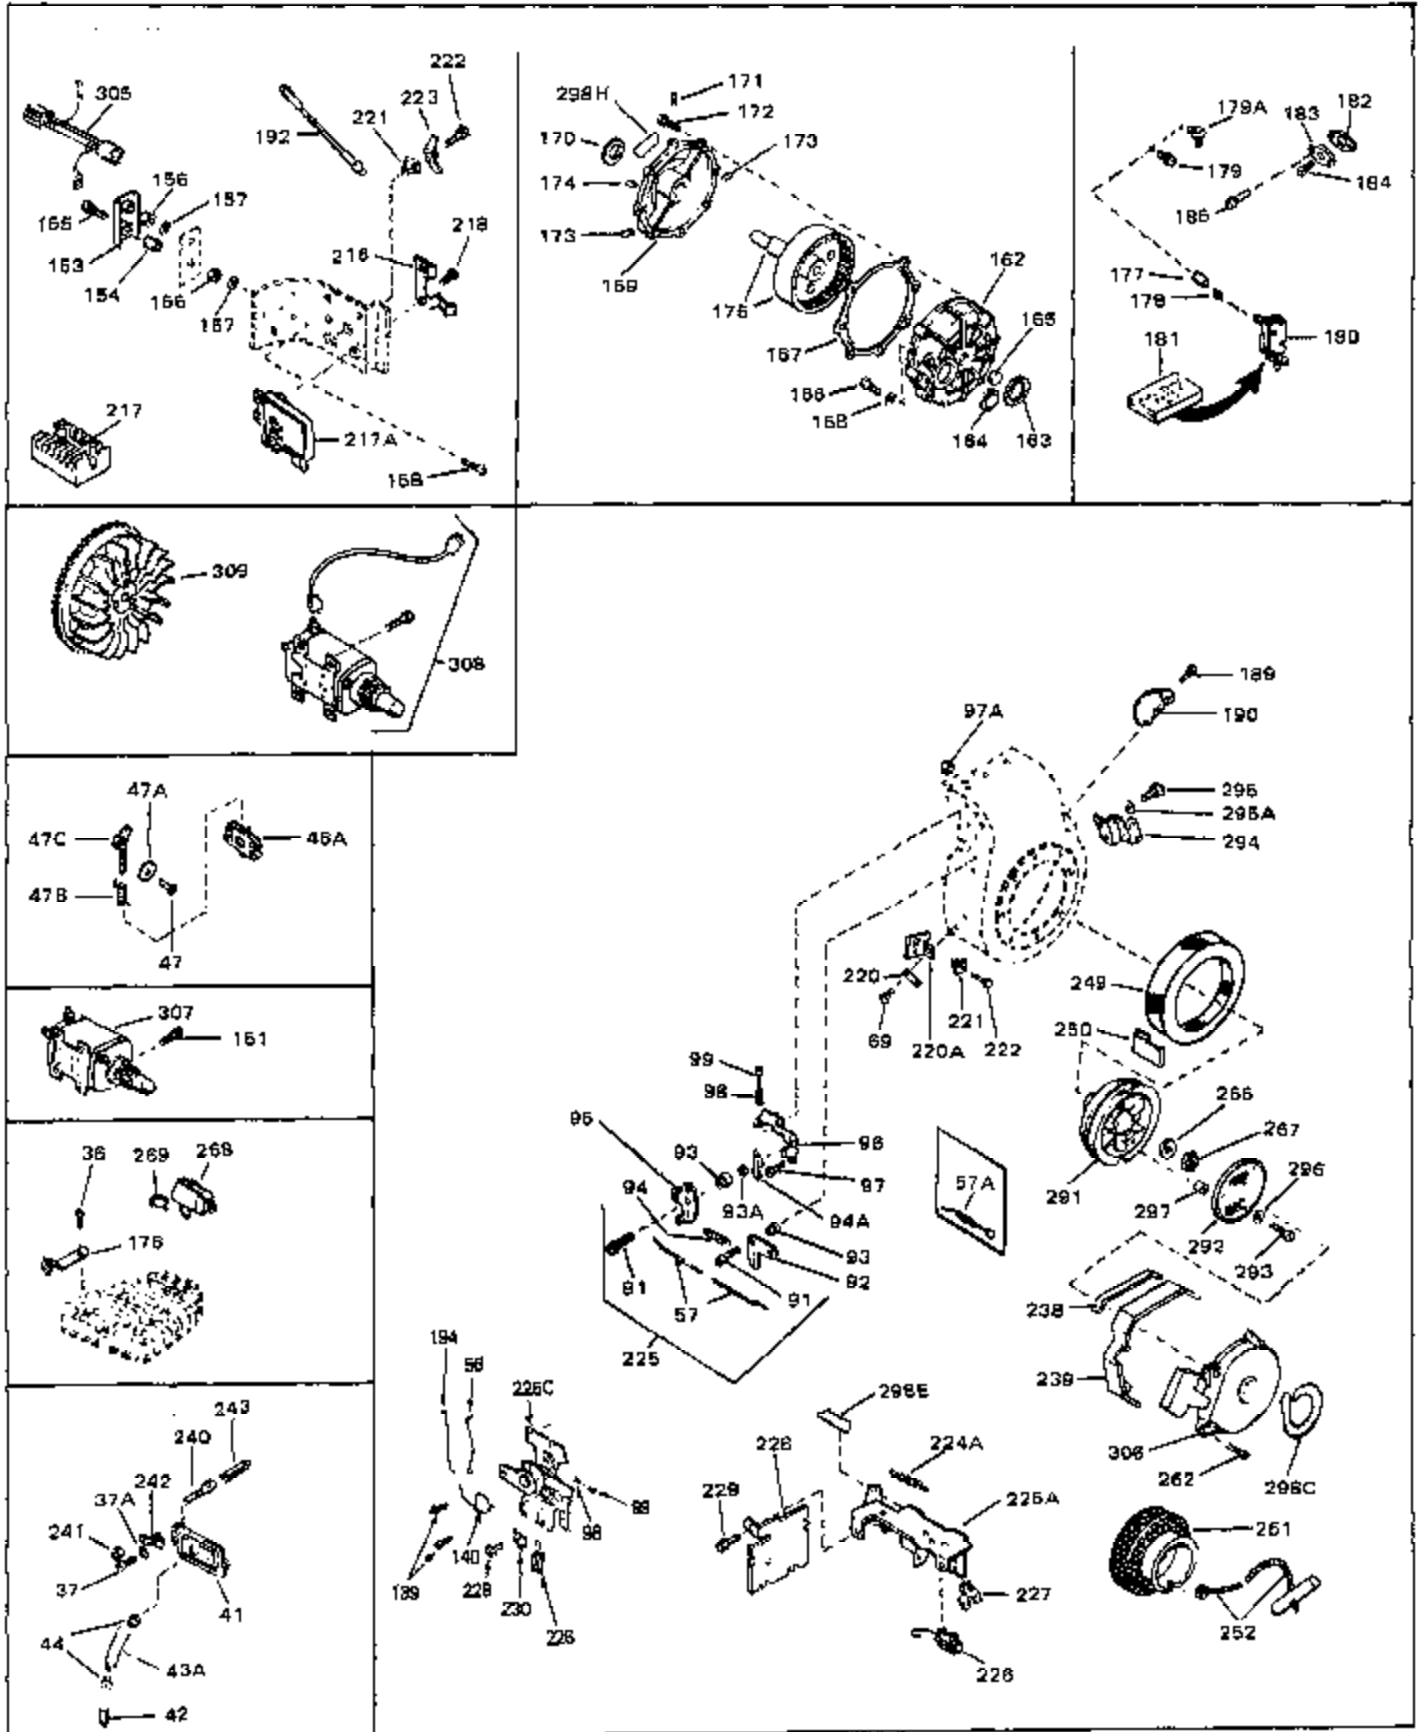

Ref #	Part Number	Qty	Description
36	650694A	0	Screw, Hex flange hd., 5/16-18 x 2
36	650695A	0	Screw, Hex flange hd., 5/16-18 x 2-1/4
36	650697A	0	Screw, Hex flange hd., 5/16-18 x 2-1/2
37	650128	0	Screw
37	650597	0	Screw, Hex washer hd., 10-24 x 5/8
37A	27261	0	Washer, Flat
41	28425	0	Cover, Valve chamber
56	31710	0	Link, Throttle
69	29747A	0	Screw
98	28569	0	Spring, Compression
98	31342	0	Spring, Compression
98	32924	0	Spring, Compression
99	29500	0	Screw, Fil. hd. mach., Sems, 8-32 x 3/4
99	650549	0	Screw
99	650688	0	Screw, Hex hd., 10-32 x 1-5/16" (Drilled
182	32683	0	Gasket, Fuel pump
183	32955	0	Cover, Fuel pump pad
184	9556	0	Plug, Oil drain (Sq. hd. pipe, 1/8-27)
185	30688	0	Screw, Hex hd. Sems, 1/4-20 x 1/2
225	730152	0	Control Assy., Speed
227	33177	0	Terminal
240	30845A	0	Bolt, Governor adjusting
241	33450	0	Nut, Lock
242	32328	0	Bracket, Speed adjusting
243	30886A	0	Spring, Governor bolt
262	29716	0	Screw
266	650815	0	Washer, Belleville
267	8115	0	Nut, Hex
305	33018	0	Harness, Adapter
306	590420	0	Starter, Rewind
308	32386	0	Starter Motor Kit (110-120 Volt)
308	32901	0	Starter Motor Kit (110-120 Volt)
308	33328	0	Starter Motor Kit (110-120 Volt)
308	33328A	0	Starter Motor Kit (110-120 Volt)
308	33518	0	Starter Motor Kit (110-120 Volt)
308	33518A	0	Starter Motor Kit (110-120 Volt)
308	33518B	0	Starter Motor Kit (110-120 Volt)
309	30811A	0	Flywheel