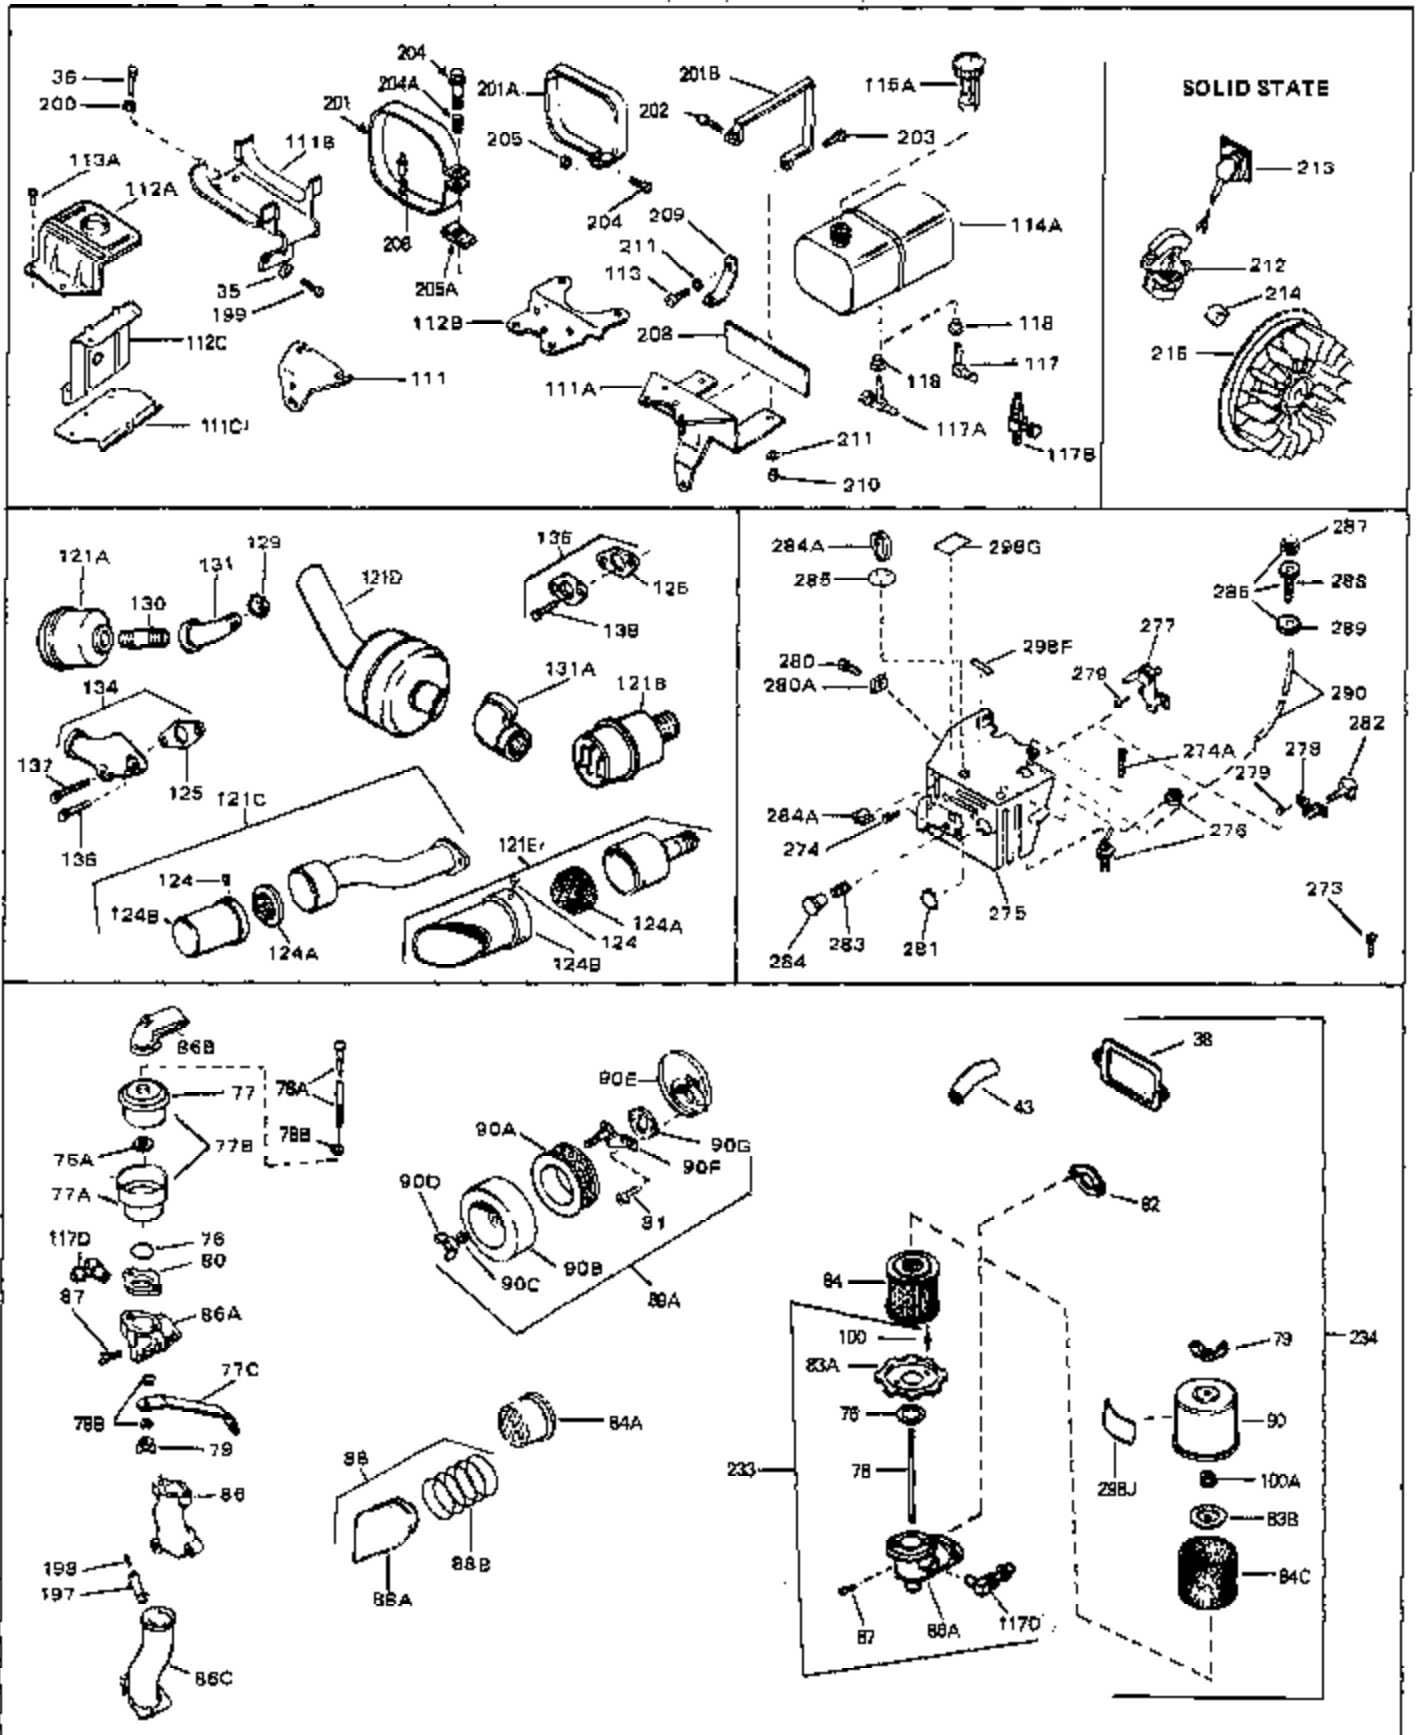

Ref #	Part Number	Qty	Description
35	26073	0	Washer, Connecting rod bolt
35	650570	0	Washer, Flat
35	650691	0	Washer, Flat
36	650694A	0	Screw, Hex flange hd., 5/16-18 x 2
36	650695A	0	Screw, Hex flange hd., 5/16-18 x 2-1/4
36	650697A	0	Screw, Hex flange hd., 5/16-18 x 2-1/2
38	27896	0	Gasket, Breather cover
43	27627	0	Tube, Breather
81	28820	0	Screw
81	30196	0	Screw
81	650521	0	Screw
82	27272	0	Gasket, Air cleaner
86A	34697	0	Elbow, Air cleaner
89A	730128	0	Cleaner Assy., Air
111	33167	0	Bracket, Lower fuel tank
112B	33166A	0	Bracket, Upper fuel tank
113	650561	0	Screw
113A	650665	0	Screw
117A	32961	0	Valve, Fuel shut-off
117B	33053	0	Valve, Fuel strainer & shut-off
121A	29633	0	Muffler
121E	391026	0	Muffler
124A	33171	0	Screen, Muffler
124B	33185	0	Cover & Tube, Muffler
124	650578	0	Screw
125	27930	0	Gasket, Exhaust
129	32862	0	Nut, Conduit (1/4" thick)
130	30244	0	Nipple, Exhaust pipe (2-1/2")
131	30209	0	Elbow, Exhaust (45°)
134	31288	0	Muffler Adapter Kit
135	730130	0	Muffler Adapter Kit
136	6021A	0	Screw, Hex flange hd., 5/16-18 x 1-1/2
137	650697A	0	Screw, Hex flange hd., 5/16-18 x 2-1/2
138	30196	0	Screw
211	650675	0	Washer, Flat
233	34819	0	Elbow Assy., Air cleaner
234	730561	0	Air Cleaner Kit, Dual Element upright,
273	650687	0	Screw, Pan hd. self-tap, 10-32 x 5/16