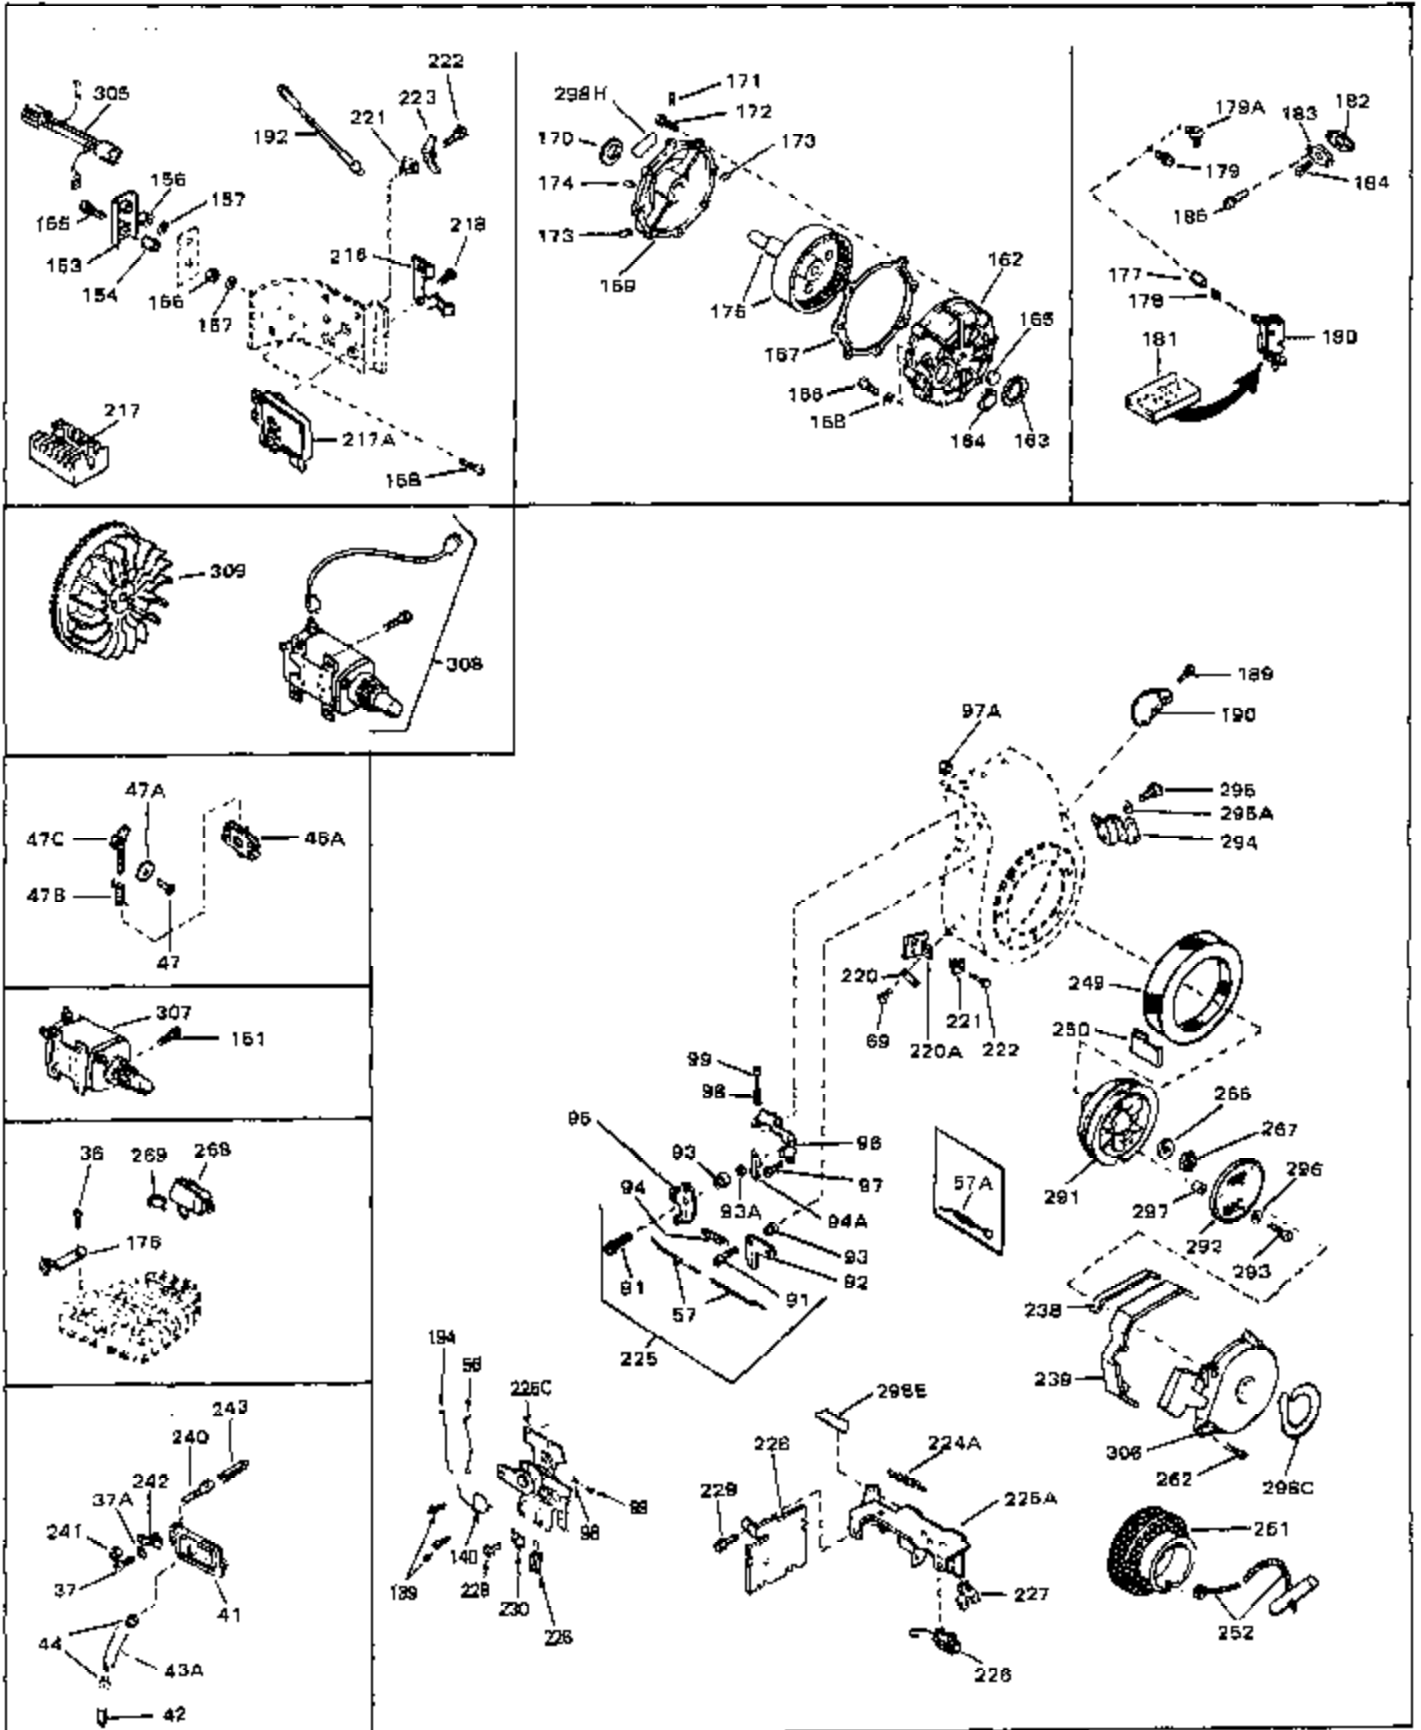

Ref #	Part Number	Qty	Description
36	650694A	0	Screw, Hex flange hd., 5/16-18 x 2
36	650695A	0	Screw, Hex flange hd., 5/16-18 x 2-1/4
36	650697A	0	Screw, Hex flange hd., 5/16-18 x 2-1/2
37	650128	0	Screw
37	650597	0	Screw, Hex washer hd., 10-24 x 5/8
37A	27261	0	Washer, Flat
41	28425	0	Cover, Valve chamber
56	32327	0	Link, Throttle
69	29747A	0	Screw
98	28569	0	Spring, Compression
98	31342	0	Spring, Compression
98	32924	0	Spring, Compression
99	650549	0	Screw
99	650688	0	Screw, Hex hd., 10-32 x 1-5/16" (Drilled
99	29500	0	Screw, Fil. hd. mach., Sems, 8-32 x 3/4
182	32683	0	Gasket, Fuel pump
183	32955	0	Cover, Fuel pump pad
184	9556	0	Plug, Oil drain (Sq. hd. pipe, 1/8-27)
185	30688	0	Screw, Hex hd. Sems, 1/4-20 x 1/2
225	730152	0	Control Assy., Speed
227	33177	0	Terminal
240	30845A	0	Bolt, Governor adjusting
241	33450	0	Nut, Lock
242	32328	0	Bracket, Speed adjusting
243	32329	0	Spring, Governor bolt
262	29716	0	Screw
266	650815	0	Washer, Belleville
267	8115	0	Nut, Hex
268	31584	0	Cup, Spark plug
269	31583	0	Clamp, Wire
305	33018	0	Harness, Adapter
306	590420	0	Starter, Rewind
308	32386	0	Starter Motor Kit (110-120 Volt)
308	32901	0	Starter Motor Kit (110-120 Volt)
308	33328	0	Starter Motor Kit (110-120 Volt)
308	33328A	0	Starter Motor Kit (110-120 Volt)
308	33518	0	Starter Motor Kit (110-120 Volt)
308	33518A	0	Starter Motor Kit (110-120 Volt)
308	33518B	0	Starter Motor Kit (110-120 Volt)
309	30811A	0	Flywheel