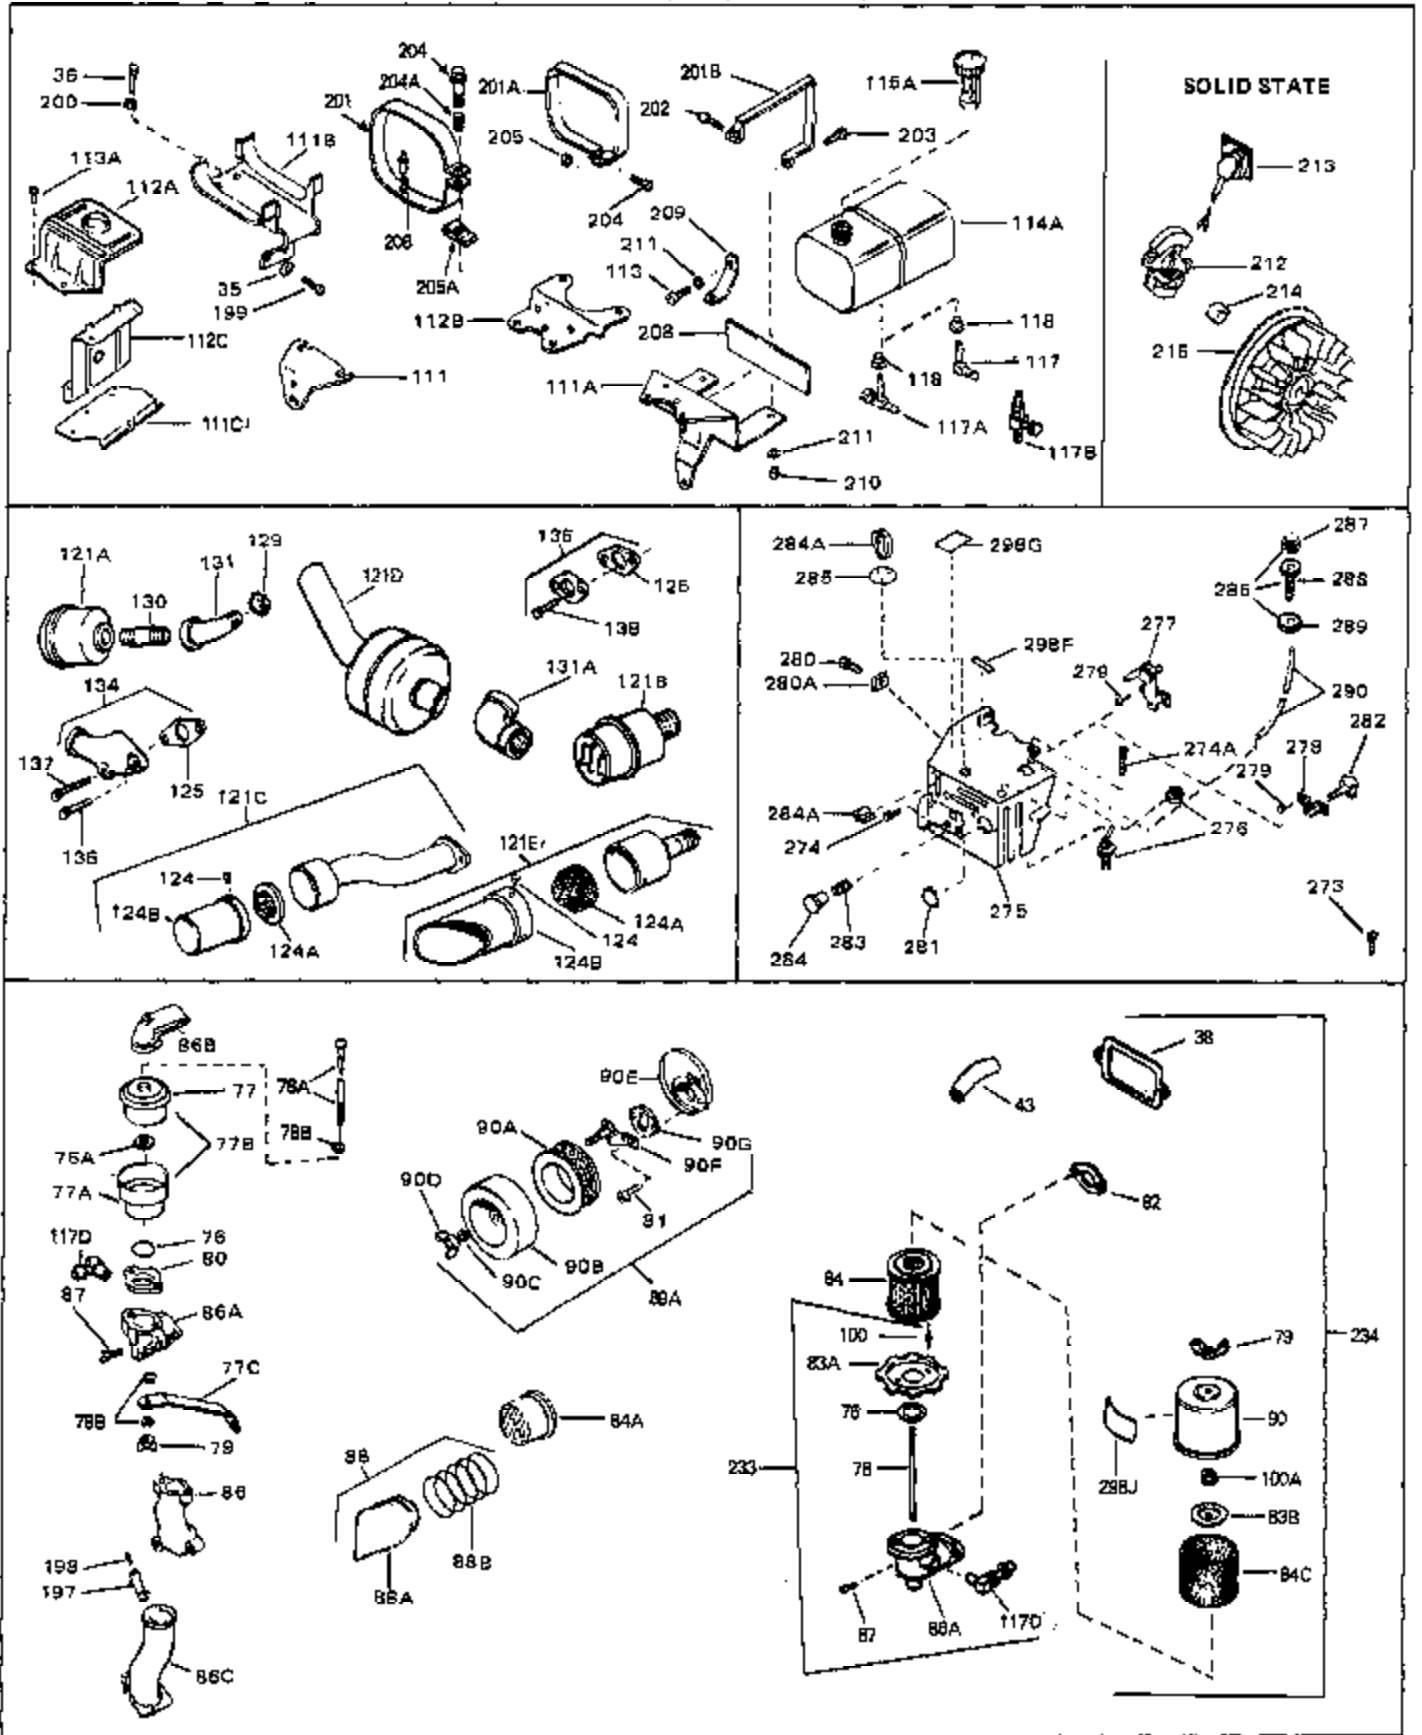

Ref #	Part Number	Qty	Description
119	30962	0	Line, Fuel (Braided 32")
120	26460	0	Clamp, Fuel line
121	32401	0	Muffler
125	27930	0	Gasket, Exhaust
132	650139	0	Screw
132	650548	0	Screw, Hex washer hd., 8-32 x 5/16
144	650542	0	Screw, Hex hd. cap, 5/16 18 x 13/16
146	29538	0	Base, Mounting
147	650128	0	Screw
148	30622	0	Extension, Blower housing
149A	30747	0	Clip, Shorting
150	16645	0	Lockwasher
186	27275	0	Clip, Hi-tension wire
186	29443	0	Clip, Fuel line
186	33685	0	Clip, Hi-tension wire
193	27276	0	Cover, Spark plug
244	31793	0	Bearing, Ball
245	31792	0	Washer, Thrust
246	31855	0	Retainer, Bearing
247	650778	0	Washer, Lock
248	650580	0	Nut, Lock
262	29716	0	Screw
264	32125	0	Cup, Starter
265	590417	0	Screen, Starter cup
266	650815	0	Washer, Belleville
267	8115	0	Nut, Hex
298	34346	0	Decal, Instruction
298B	31752	0	Decal, Air cleaner
298A	31517	0	Decal, H.P. (5 H.P.)
298A	32173	0	Decal, H.P. (6 H.P.)
298A	33310	0	Decal, Mini-Bike (5 H.P.)
298A	34316	0	Decal, Name
299	30547A	0	Contact Assy., Breaker
300	30548B	0	Condenser
302	31393	0	Valve, Seat & Gasket Assy.
303	631677	0	Carburetor
304	610826	0	Magneto, Tecumseh Alternator (w/ring gear)
306	590420	0	Starter, Rewind
310	33235	0	Gasket Set