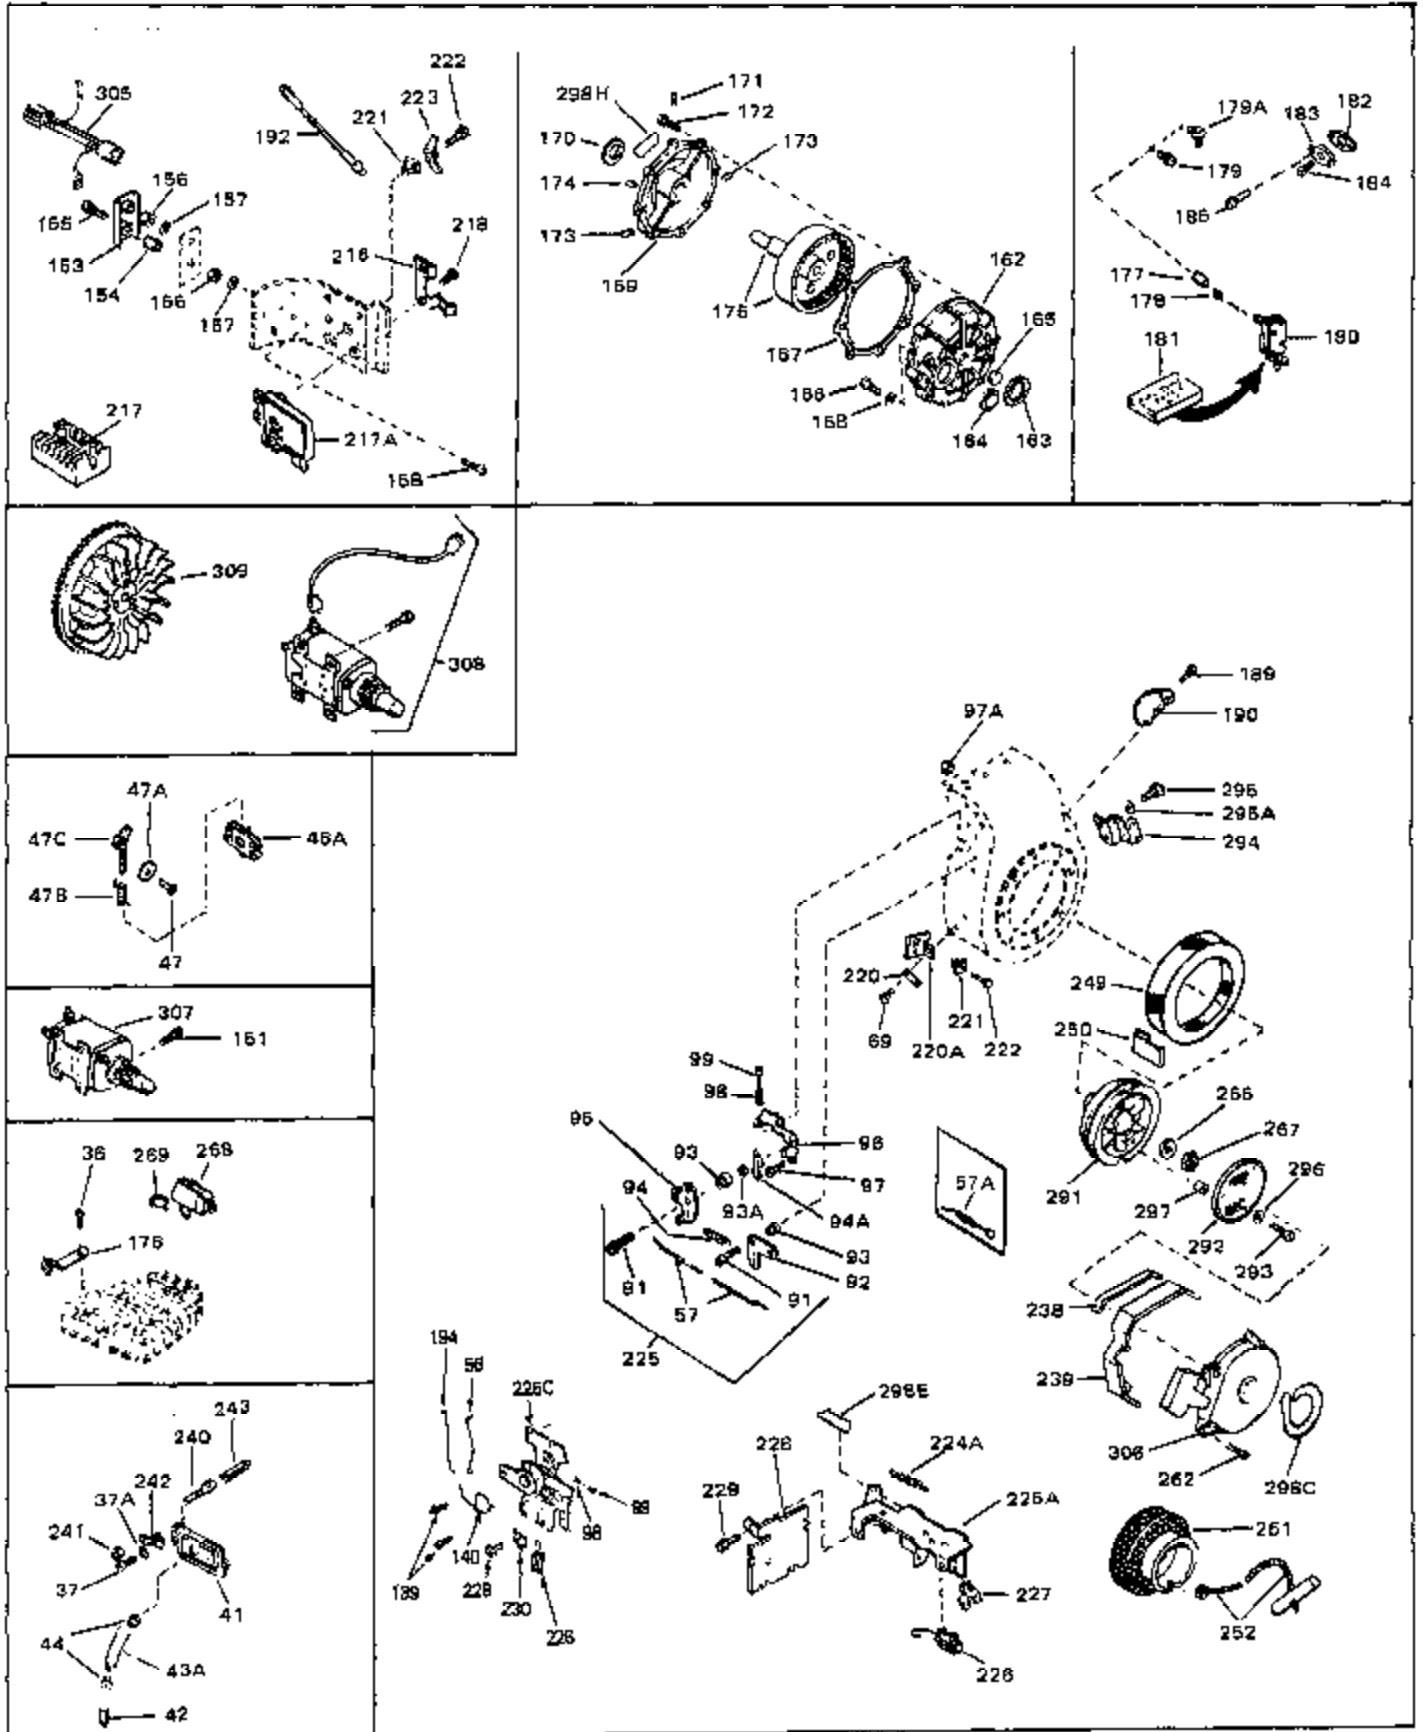

Ref #	Part Number	Qty	Description
36	650694A	0	Screw, Hex flange hd., 5/16-18 x 2
36	650695A	0	Screw, Hex flange hd., 5/16-18 x 2-1/4
36	650697A	0	Screw, Hex flange hd., 5/16-18 x 2-1/2
37	650128	0	Screw
37	650597	0	Screw, Hex washer hd., 10-24 x 5/8
37A	27261	0	Washer, Flat
41	28425	0	Cover, Valve chamber
56	30206	0	Link, Throttle
57	31879	0	Link, Governor lever to bellcrank
69	29747A	0	Screw
91	30312	0	Screw, Hex washer hd. Sems, 10-32 x 1/2
92	30712	0	Lever, Bellcrank
93A	28562	0	Bushing, Lever
93	29530	0	Bushing, Lever
94	30202	0	Spring, Extension
94A	32977	0	Spring, Torsion
95	30201A	0	Lever, Speed control
96	30199A	0	Bracket, Speed control
97	650399	0	Screw, Phil. fil. hd. Sems, 10-32 x 5/8
97A	33450	0	Nut, Lock
98	28569	0	Spring, Compression
98	31342	0	Spring, Compression
98	32924	0	Spring, Compression
99	29500	0	Screw, Fil. hd. mach., Sems, 8-32 x 3/4
99	650549	0	Screw
99	650688	0	Screw, Hex hd., 10-32 x 1-5/16" (Drilled
177	31884	0	Coupling, Pipe
178	32040	0	Nipple, Pipe
179A	28566	0	Fitting, Fuel
180	32959	0	Pump, impulse fuel
181	33010	0	Repair Kit, Impulse fuel pump
182	32683	0	Gasket, Fuel pump
183	32955	0	Cover, Fuel pump pad
184	9556	0	Plug, Oil drain (Sq. hd. pipe, 1/8-27)
185	30688	0	Screw, Hex hd. Sems, 1/4-20 x 1/2
225	730152	0	Control Assy., Speed
227	33177	0	Terminal
262	29716	0	Screw
266	650815	0	Washer, Belleville
267	8115	0	Nut, Hex
305	33018	0	Harness, Adapter
306	590420	0	Starter, Rewind
308	32386	0	Starter Motor Kit (110-120 Volt)
308	32901	0	Starter Motor Kit (110-120 Volt)
308	33328	0	Starter Motor Kit (110-120 Volt)
308	33328A	0	Starter Motor Kit (110-120 Volt)
308	33518	0	Starter Motor Kit (110-120 Volt)
308	33518A	0	Starter Motor Kit (110-120 Volt)
308	33518B	0	Starter Motor Kit (110-120 Volt)
309	30811A	0	Flywheel