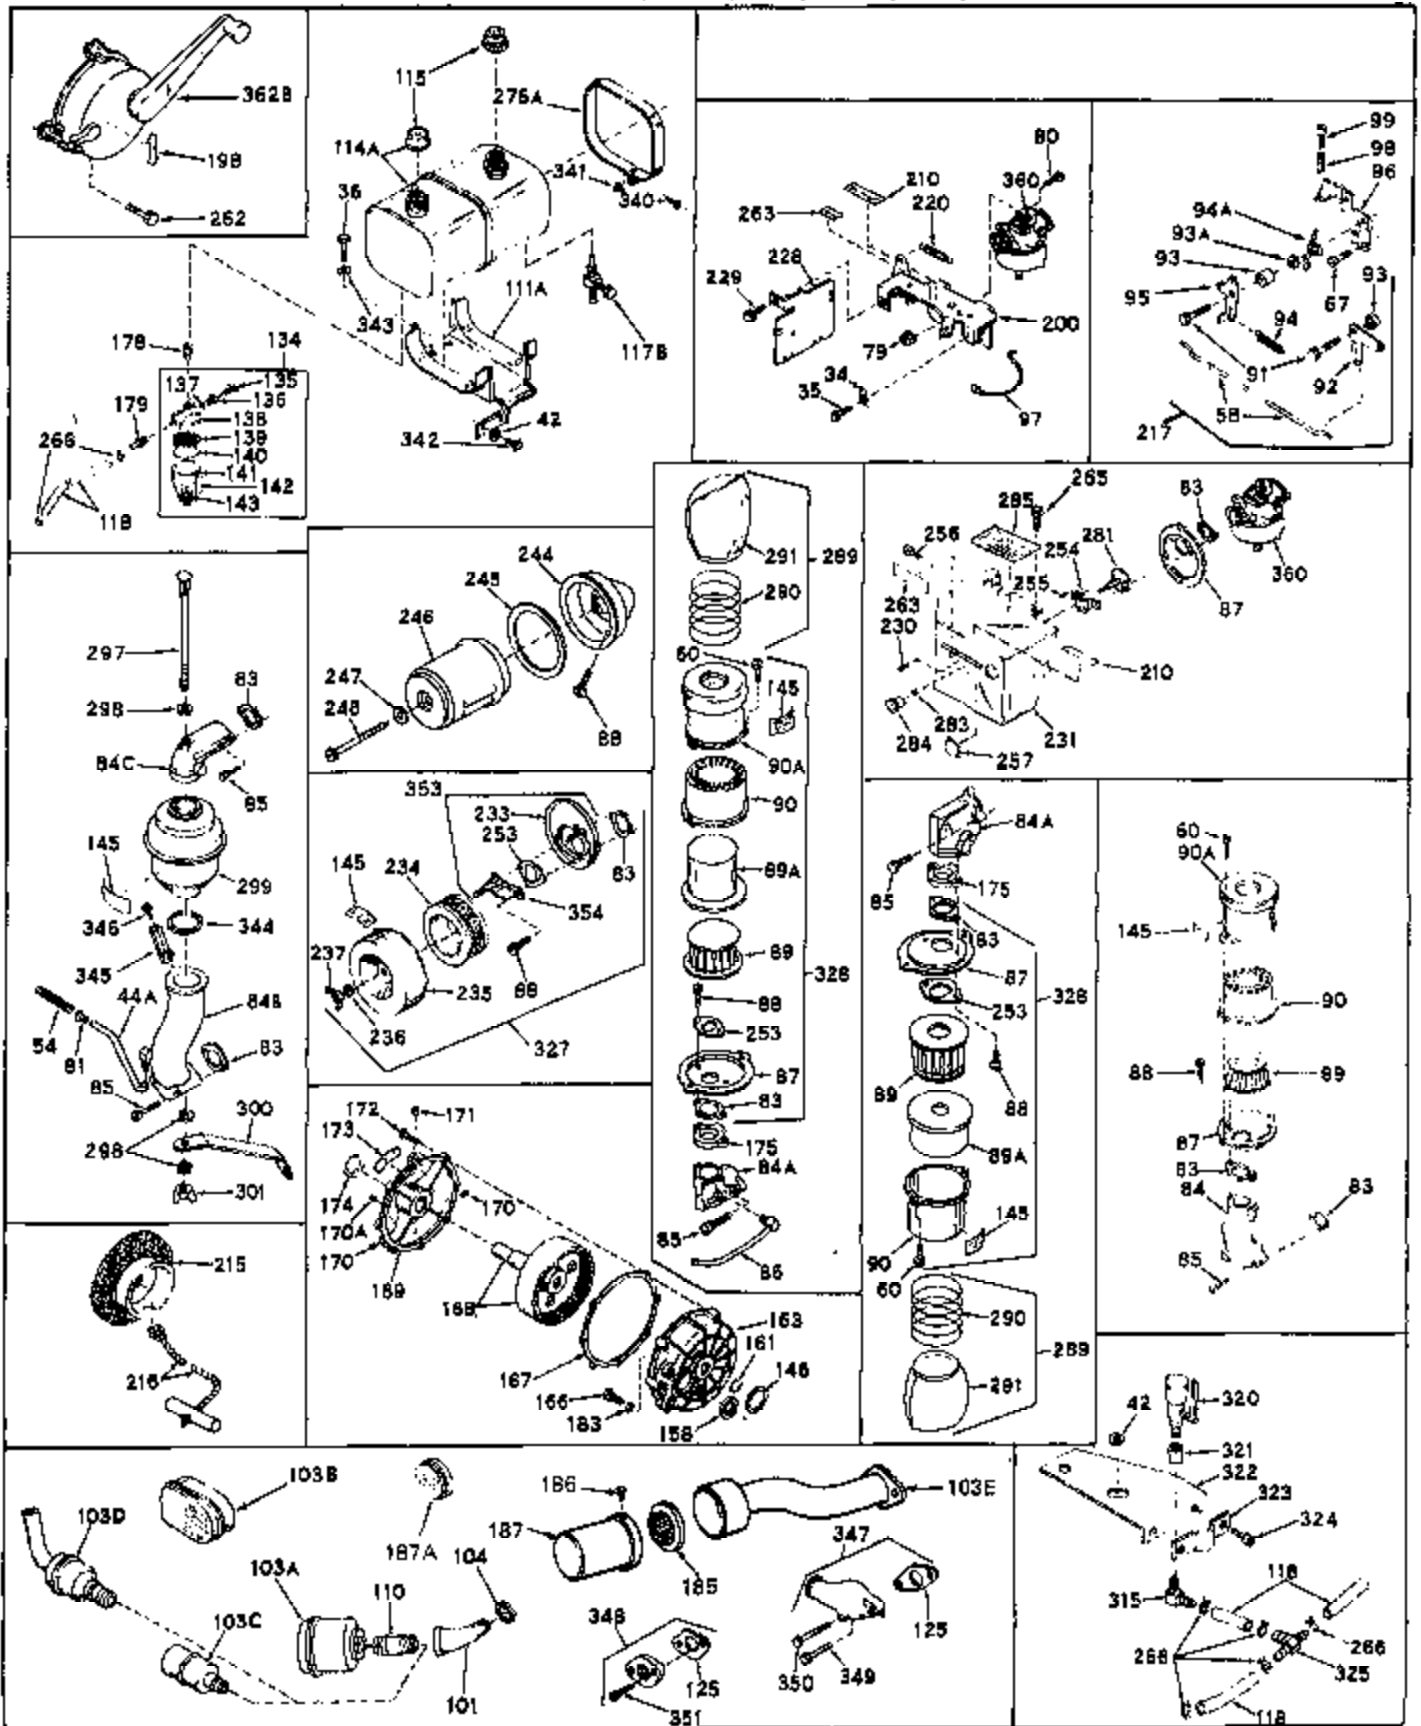

Ref #	Part Number	Qty	Description
34	27793	0	Clip, Conduit
35	28942	0	Screw
36	650694	0	Screw, Hex hd. cap, 5/16-18 x 2
36	650695	0	Screw, Hex hd. cap, 5/16-18 x 2-1/4 (Grade 8)
36	650697	0	Screw, Hex hd. cap, 5/16-18 x 2-1/2
42	26073	0	Washer, Connecting rod bolt
54	28819	0	Spring, Fuel line
54	31778	0	Spring, Coil
58	31879	0	Link, Governor lever to bellcrank
60	650152	0	Screw
67	650399	0	Screw, Phil. fil. hd. Sems, 10-32 x 5/8
79	29752	0	Nut
80	650572	0	Screw
83	27272	0	Gasket, Air cleaner
85	29786	0	Screw
85	650163	0	Screw, Fil. hd. Sems, 10-32 x 7/8
85	650416	0	Screw, Rd. hd. Sems, 10-32 x 1
85	650605	0	Screw
87	31691	0	Bracket, Air cleaner
88	28820	0	Screw
88	650399	0	Screw, Phil. fil. hd. Sems, 10-32 x 5/8
88	650521	0	Screw
89	30727	0	Element, Air cleaner
90A	31715	0	Body, Air cleaner
91	30312	0	Screw, Hex washer hd. Sems, 10-32 x 1/2
92	30712	0	Lever, Bellcrank
93	29530	0	Bushing, Lever
93A	28562	0	Bushing, Lever
94	30202	0	Spring, Extension
94A	32977	0	Spring, Torsion
95	30201A	0	Lever, Speed control
96	30199A	0	Bracket, Speed control
97	30831	0	Wire, Ground (Female fitting both ends)
98	28569	0	Spring, Compression
98	32924	0	Spring, Compression
99	29500	0	Screw, Fil. hd. mach., Sems, 8-32 x 3/4
99	650223	0	Screw, Fil. slotted hd. Sems, 8-32 x 5/8
99	650688	0	Screw, Hex hd., 10-32 x 1-5/16" (Drilled
103C	31287	0	Muffler
104	28443	0	Nut, Conduit (1/8" thick)
104	32862	0	Nut, Conduit (1/4" thick)
115	32387A	0	Cap, Fuel filler (Charcoal Plastic) (Spurt
115	33032	0	Cap, Fuel filler (Red Plastic) (Spurt
118	29774	0	Line, Fuel (Braided 8.25")
118	30705	0	Line, Fuel (Braided 16")
118	30962	0	Line, Fuel (Braided 32")
125	27930	0	Gasket, Exhaust
145	31752	0	Decal, Air cleaner
146	28451	0	Gasket, Housing
171	24590	0	Plug, Pipe
215	28301	0	Pulley, Starter
216	590343	0	Rope & Handle Assy., Starter
217	730152	0	Control Assy., Speed
228	30820	0	Baffle, Heat
229	28942	0	Screw
230	650257	0	Screw, Pan hd. Sems, 8-32 x 5/16
253	30767	0	Spacer, Air cleaner
255	28820	0	Screw