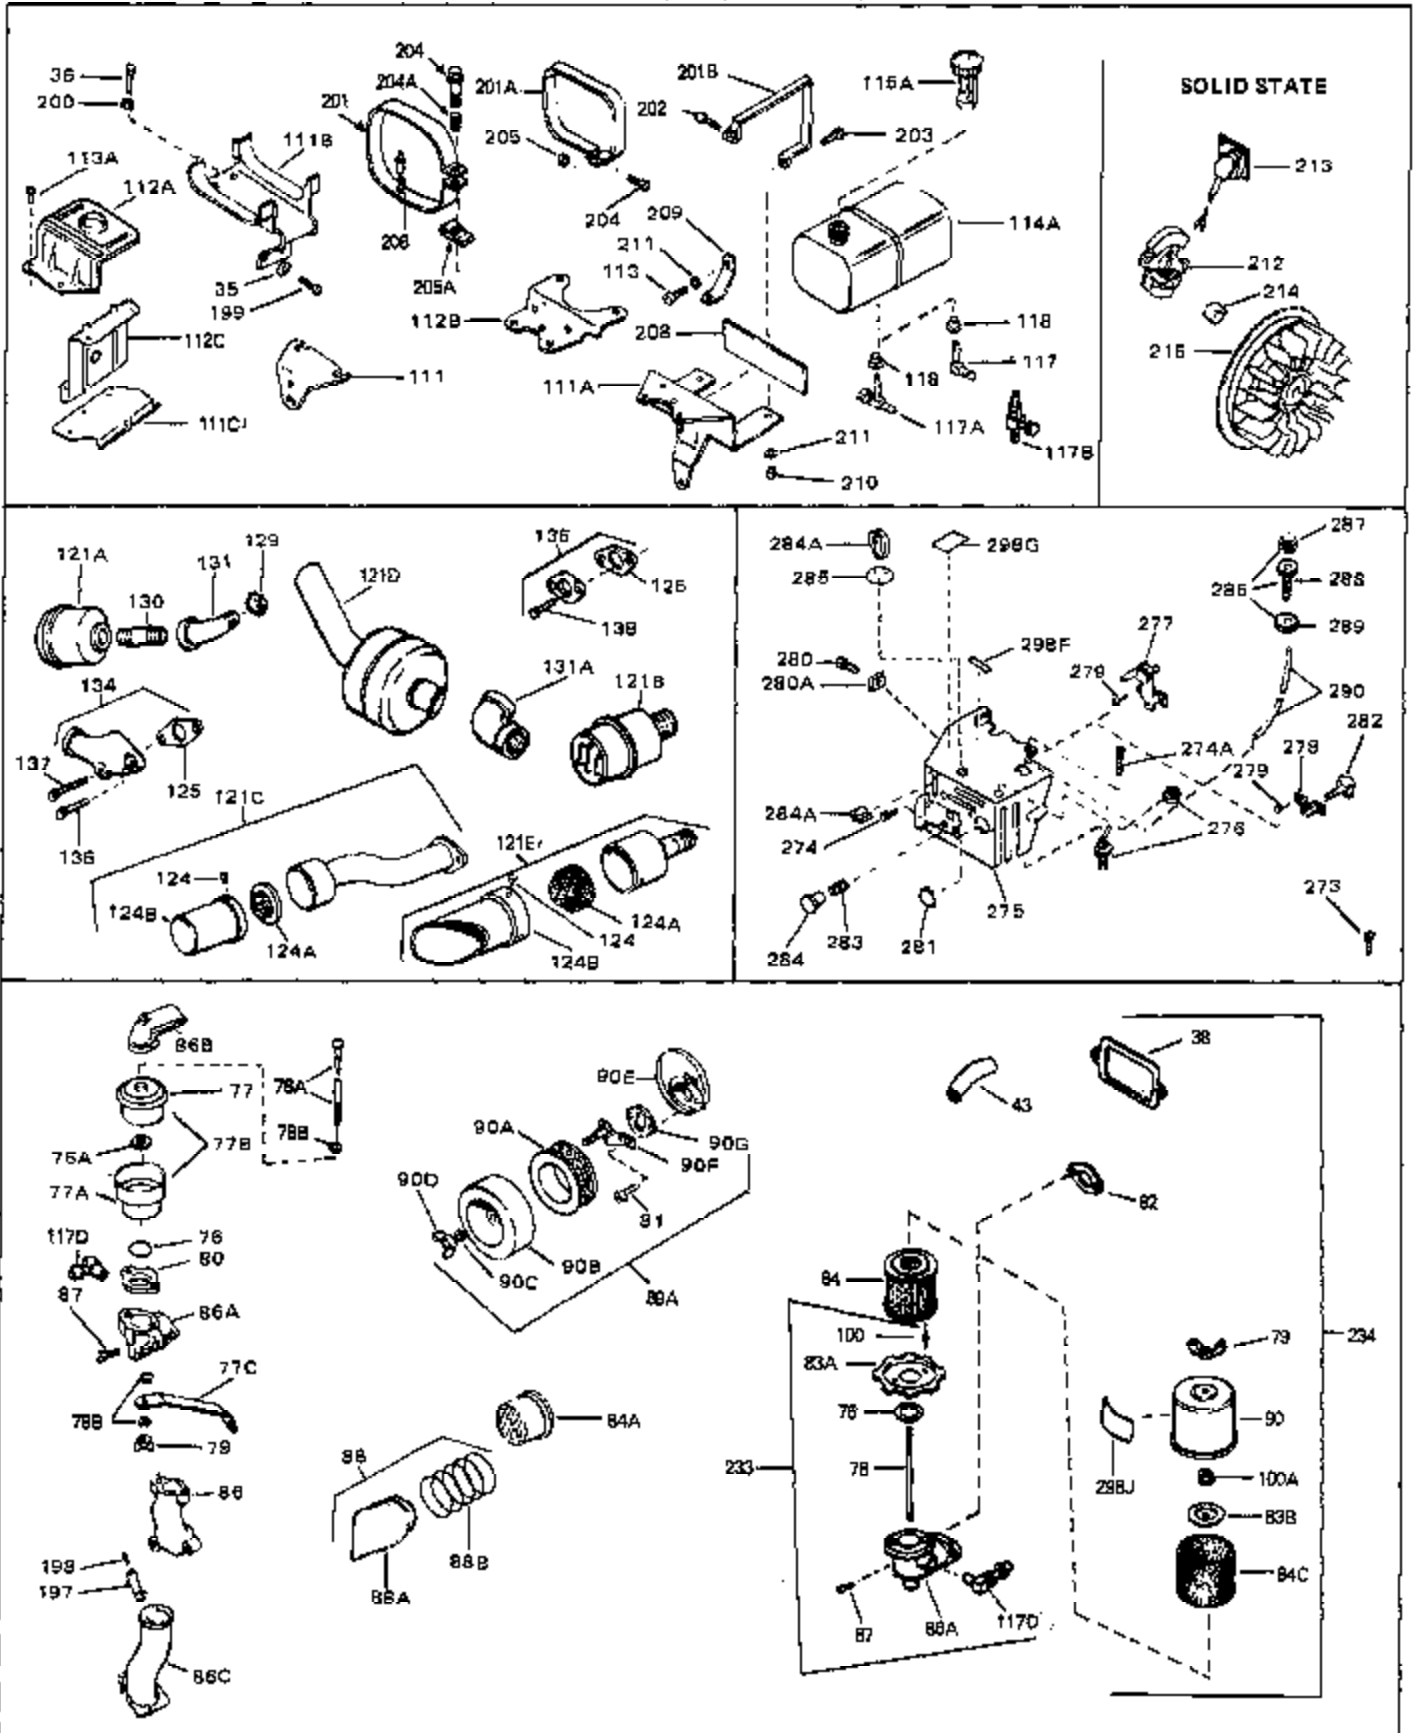

Ref #	Part Number	Qty	Description
35	26073	0	Washer, Connecting rod bolt
35	650570	0	Washer, Flat
35	650691	0	Washer, Flat
36	650694A	0	Screw, Hex flange hd., 5/16-18 x 2
36	650695A	0	Screw, Hex flange hd., 5/16-18 x 2-1/4
36	650697A	0	Screw, Hex flange hd., 5/16-18 x 2-1/2
38	27896	0	Gasket, Breather cover
43	27627	0	Tube, Breather
81	28820	0	Screw
81	30196	0	Screw
81	650521	0	Screw
82	27272	0	Gasket, Air cleaner
86A	34697	0	Elbow, Air cleaner
89A	730128	0	Cleaner Assy., Air
113	30688	0	Screw, Hex hd. Sems, 1/4-20 x 1/2
117B	33053	0	Valve, Fuel strainer & shut-off
121B	31287	0	Muffler
121E	391026	0	Muffler
124A	33171	0	Screen, Muffler
124B	33185	0	Cover & Tube, Muffler
124	650578	0	Screw
125	27930	0	Gasket, Exhaust
129	28443	0	Nut, Conduit (1/8" thick)
129	32862	0	Nut, Conduit (1/4" thick)
131	30209	0	Elbow, Exhaust (45°)
134	31288	0	Muffler Adapter Kit
135	730130	0	Muffler Adapter Kit
136	6021A	0	Screw, Hex flange hd., 5/16-18 x 1-1/2
137	650697A	0	Screw, Hex flange hd., 5/16-18 x 2-1/2
138	30196	0	Screw
233	34819	0	Elbow Assy., Air cleaner
234	730561	0	Air Cleaner Kit, Dual Element upright,
273	650687	0	Screw, Pan hd. self-tap, 10-32 x 5/16