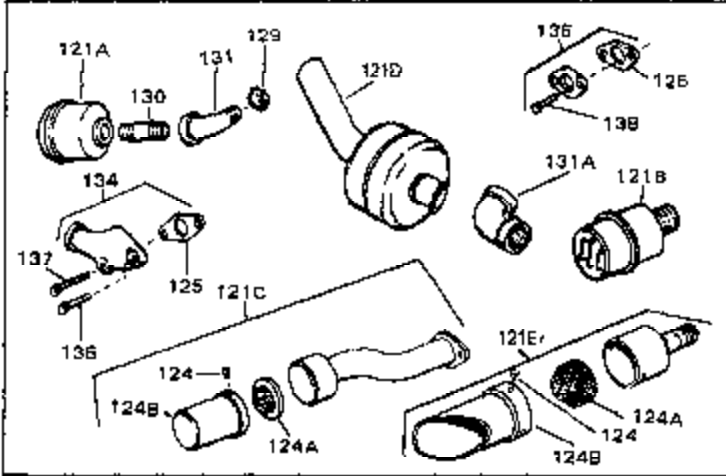

Ref #	Part Number	Qty	Description
35	26073	0	Washer, Connecting rod bolt
35	650570	0	Washer, Flat
35	650691	0	Washer, Flat
36	650694A	0	Screw, Hex flange hd., 5/16-18 x 2
36	650695A	0	Screw, Hex flange hd., 5/16-18 x 2-1/4
36	650697A	0	Screw, Hex flange hd., 5/16-18 x 2-1/2
38	27896	0	Gasket, Breather cover
43	27627	0	Tube, Breather
81	28820	0	Screw
81	30196	0	Screw
81	650521	0	Screw
82	27272	0	Gasket, Air cleaner
86A	34697	0	Elbow, Air cleaner
89A	730128	0	Cleaner Assy., Air
111	33167	0	Bracket, Lower fuel tank
112B	33166A	0	Bracket, Upper fuel tank
113	650561	0	Screw
113A	650665	0	Screw
117B	33053	0	Valve, Fuel strainer & shut-off
121E	391026	0	Muffler
121B	31287	0	Muffler
124A	33171	0	Screen, Muffler
124B	33185	0	Cover & Tube, Muffler
124	650578	0	Screw
125	27930	0	Gasket, Exhaust
129	28443	0	Nut, Conduit (1/8" thick)
129	32862	0	Nut, Conduit (1/4" thick)
131	30209	0	Elbow, Exhaust (45°)
134	31288	0	Muffler Adapter Kit
135	730130	0	Muffler Adapter Kit
136	6021A	0	Screw, Hex flange hd., 5/16-18 x 1-1/2
137	650697A	0	Screw, Hex flange hd., 5/16-18 x 2-1/2
138	30196	0	Screw
211	650675	0	Washer, Flat
233	34819	0	Elbow Assy., Air cleaner
234	730561	0	Air Cleaner Kit, Dual Element upright,
273	650687	0	Screw, Pan hd. self-tap, 10-32 x 5/16