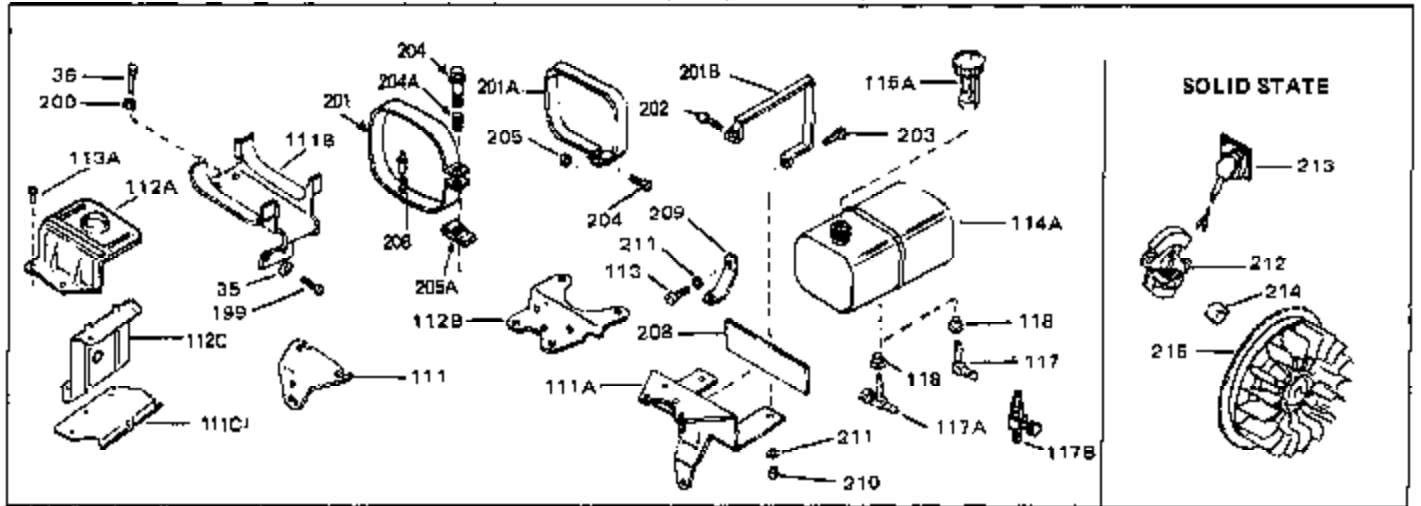

Ref #	Part Number	Qty	Description
35	26073	0	Washer, Connecting rod bolt
35	650570	0	Washer, Flat
35	650691	0	Washer, Flat
36	650694A	0	Screw, Hex flange hd., 5/16-18 x 2
36	650695A	0	Screw, Hex flange hd., 5/16-18 x 2-1/4
36	650697A	0	Screw, Hex flange hd., 5/16-18 x 2-1/2
38	27896	0	Gasket, Breather cover
43	27627	0	Tube, Breather
81	28820	0	Screw
81	30196	0	Screw
81	650521	0	Screw
82	27272	0	Gasket, Air cleaner
86A	34697	0	Elbow, Air cleaner
89A	730128	0	Cleaner Assy., Air
111	33167	0	Bracket, Lower fuel tank
112B	33166A	0	Bracket, Upper fuel tank
113	650561	0	Screw
113A	650665	0	Screw
117B	33053	0	Valve, Fuel strainer & shut-off
121E	391026	0	Muffler
121B	31287	0	Muffler
124A	33171	0	Screen, Muffler
124B	33185	0	Cover & Tube, Muffler
124	650578	0	Screw
125	27930	0	Gasket, Exhaust
129	28443	0	Nut, Conduit (1/8" thick)
129	32862	0	Nut, Conduit (1/4" thick)
131	30209	0	Elbow, Exhaust (45°)
134	31288	0	Muffler Adapter Kit
135	730130	0	Muffler Adapter Kit
136	6021A	0	Screw, Hex flange hd., 5/16-18 x 1-1/2
137	650697A	0	Screw, Hex flange hd., 5/16-18 x 2-1/2
138	30196	0	Screw
211	650675	0	Washer, Flat
233	34819	0	Elbow Assy., Air cleaner
234	730561	0	Air Cleaner Kit, Dual Element upright,
273	650687	0	Screw, Pan hd. self-tap, 10-32 x 5/16