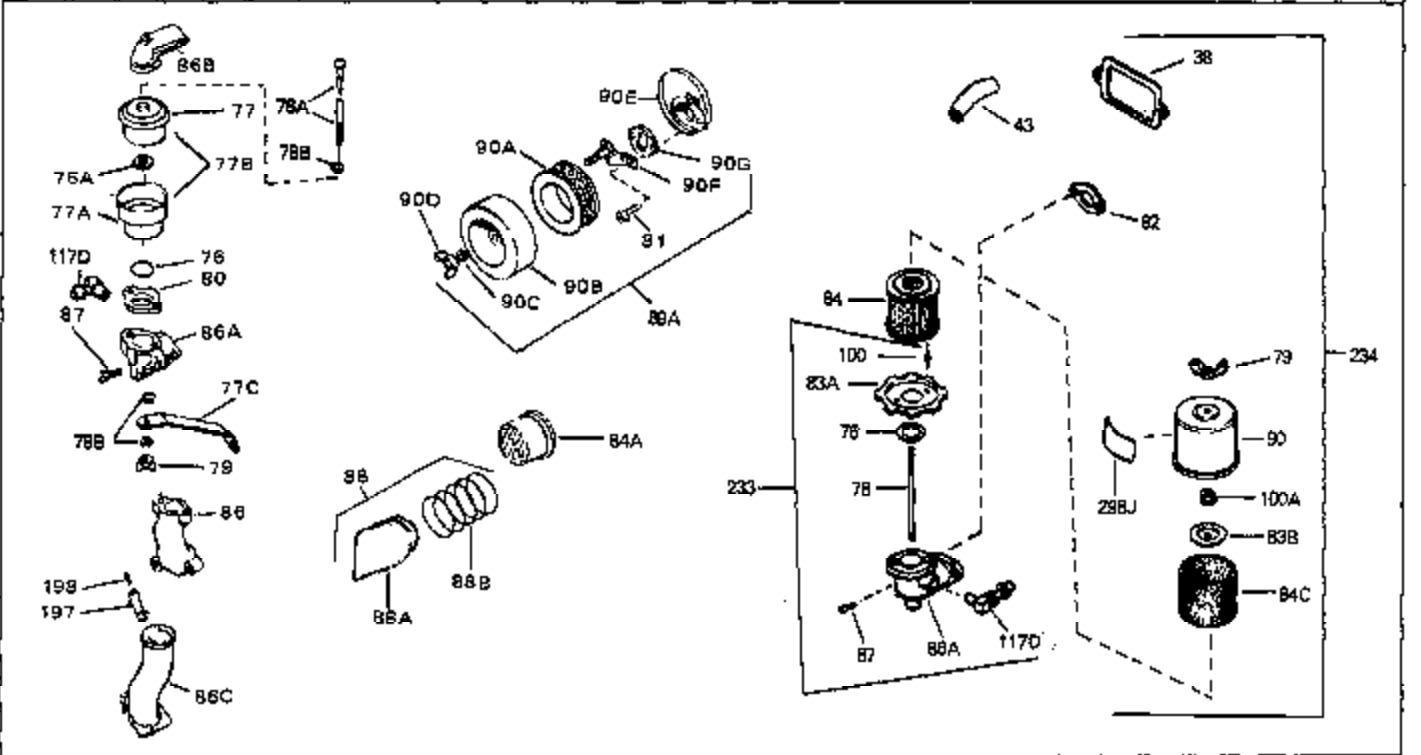

Ref #	Part Number	Qty	Description
35	26073	0	Washer, Connecting rod bolt
35	650570	0	Washer, Flat
35	650691	0	Washer, Flat
36	650694A	0	Screw, Hex flange hd., 5/16-18 x 2
36	650695A	0	Screw, Hex flange hd., 5/16-18 x 2-1/4
36	650697A	0	Screw, Hex flange hd., 5/16-18 x 2-1/2
38	27896	0	Gasket, Breather cover
43	27627	0	Tube, Breather
81	28820	0	Screw
81	30196	0	Screw
81	650521	0	Screw
82	27272	0	Gasket, Air cleaner
86A	34697	0	Elbow, Air cleaner
89A	730128	0	Cleaner Assy., Air
111	33167	0	Bracket, Lower fuel tank
112B	33166A	0	Bracket, Upper fuel tank
113	650561	0	Screw
113A	650665	0	Screw
117B	33053	0	Valve, Fuel strainer & shut-off
121E	391026	0	Muffler
121B	31287	0	Muffler
124A	33171	0	Screen, Muffler
124B	33185	0	Cover & Tube, Muffler
124	650578	0	Screw
125	27930	0	Gasket, Exhaust
129	28443	0	Nut, Conduit (1/8" thick)
129	32862	0	Nut, Conduit (1/4" thick)
131	30209	0	Elbow, Exhaust (45°)
134	31288	0	Muffler Adapter Kit
135	730130	0	Muffler Adapter Kit
136	6021A	0	Screw, Hex flange hd., 5/16-18 x 1-1/2
137	650697A	0	Screw, Hex flange hd., 5/16-18 x 2-1/2
138	30196	0	Screw
211	650675	0	Washer, Flat
233	34819	0	Elbow Assy., Air cleaner
234	730561	0	Air Cleaner Kit, Dual Element upright,
273	650687	0	Screw, Pan hd. self-tap, 10-32 x 5/16