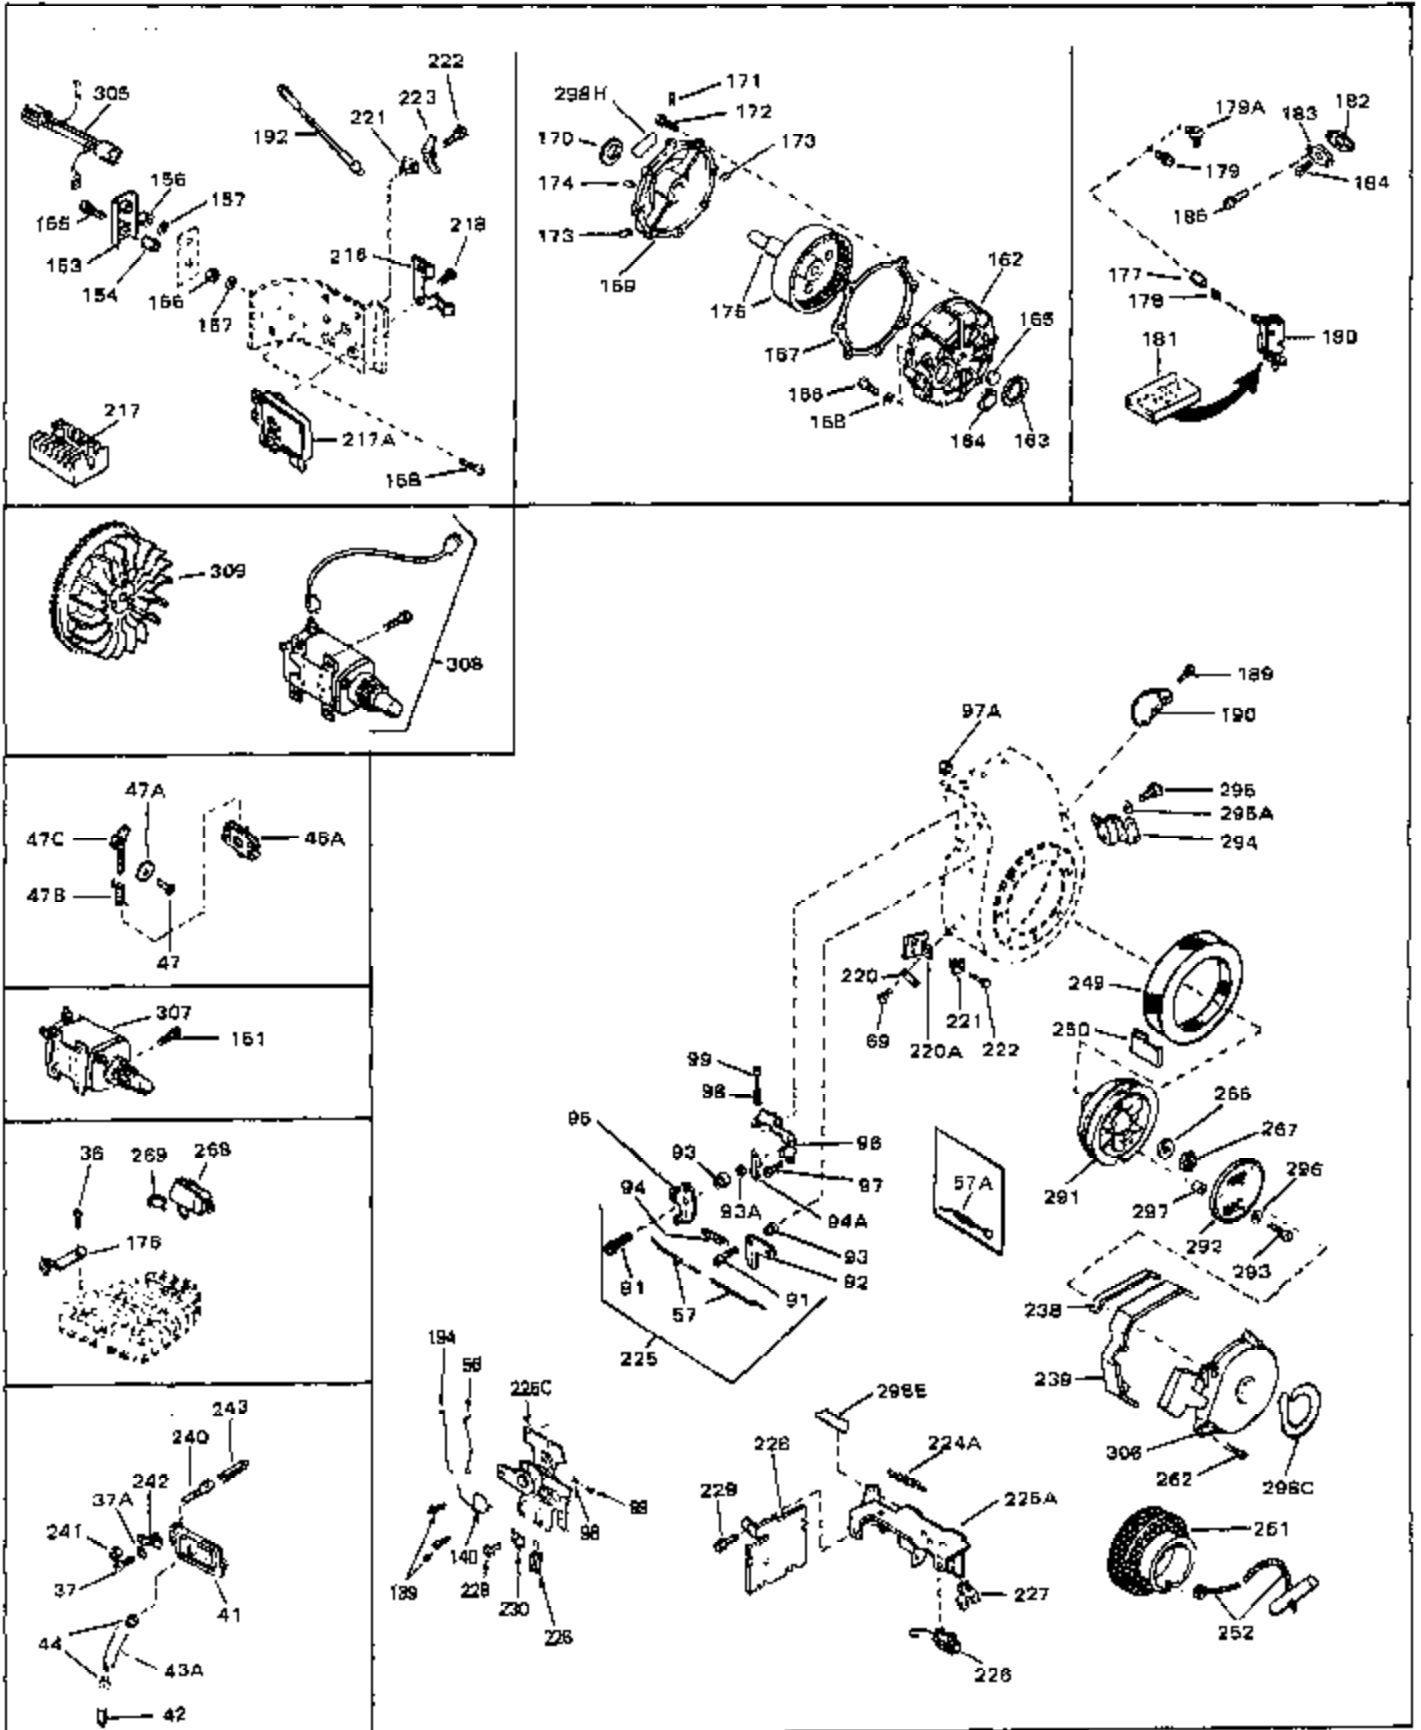

Ref #	Part Number	Qty	Description
36	650694A	0	Screw, Hex flange hd., 5/16-18 x 2
36	650695A	0	Screw, Hex flange hd., 5/16-18 x 2-1/4
36	650697A	0	Screw, Hex flange hd., 5/16-18 x 2-1/2
37	650128	0	Screw
37	650597	0	Screw, Hex washer hd., 10-24 x 5/8
37A	27261	0	Washer, Flat
41	28425	0	Cover, Valve chamber
56	30206	0	Link, Throttle
57	31879	0	Link, Governor lever to bellcrank
69	29747A	0	Screw
91	30312	0	Screw, Hex washer hd. Sems, 10-32 x 1/2
92	30712	0	Lever, Bellcrank
93A	28562	0	Bushing, Lever
93	29530	0	Bushing, Lever
94	30202	0	Spring, Extension
94A	32977	0	Spring, Torsion
95	30201A	0	Lever, Speed control
96	30199A	0	Bracket, Speed control
97	650399	0	Screw, Phil. fil. hd. Sems, 10-32 x 5/8
97A	33450	0	Nut, Lock
98	28569	0	Spring, Compression
98	31342	0	Spring, Compression
98	32924	0	Spring, Compression
99	29500	0	Screw, Fil. hd. mach., Sems, 8-32 x 3/4
99	650549	0	Screw
99	650688	0	Screw, Hex hd., 10-32 x 1-5/16" (Drilled
182	32683	0	Gasket, Fuel pump
183	32955	0	Cover, Fuel pump pad
184	9556	0	Plug, Oil drain (Sq. hd. pipe, 1/8-27)
185	30688	0	Screw, Hex hd. Sems, 1/4-20 x 1/2
221	28545	0	Grommet, Plastic
222	650643	0	Screw
223	33356	0	Terminal, Ground
225	730152	0	Control Assy., Speed
227	33177	0	Terminal
262	29716	0	Screw
266	650815	0	Washer, Belleville
267	8115	0	Nut, Hex
305	33018	0	Harness, Adapter
306	590420	0	Starter, Rewind
308	32386	0	Starter Motor Kit (110-120 Volt)
308	32901	0	Starter Motor Kit (110-120 Volt)
308	33328	0	Starter Motor Kit (110-120 Volt)
308	33328A	0	Starter Motor Kit (110-120 Volt)
308	33518	0	Starter Motor Kit (110-120 Volt)
308	33518A	0	Starter Motor Kit (110-120 Volt)
308	33518B	0	Starter Motor Kit (110-120 Volt)
309	30811A	0	Flywheel