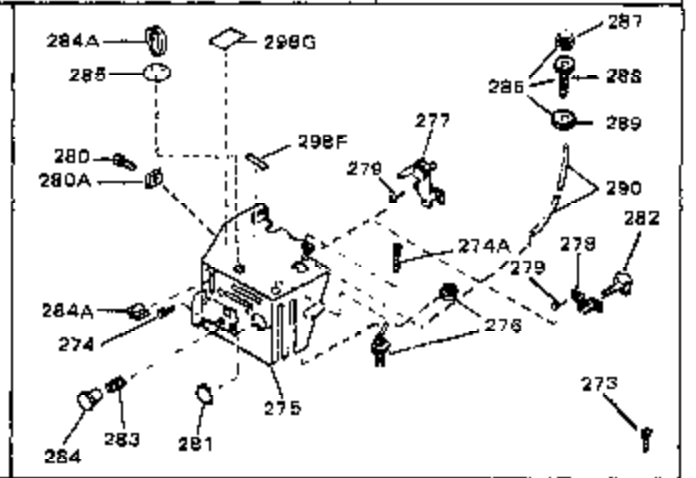

Ref #	Part Number	Qty	Description
126	30196	0	Screw
127	26073	0	Washer, Connecting rod bolt
128	650694A	0	Screw, Hex flange hd., 5/16-18 x 2
132	650139	0	Screw
132	650548	0	Screw, Hex washer hd., 8-32 x 5/16
144	650542	0	Screw, Hex hd. cap, 5/16 18 x 13/16
146	29538	0	Base, Mounting
147	650128	0	Screw
148	30622	0	Extension, Blower housing
186	27275	0	Clip, Hi-tension wire
186	29443	0	Clip, Fuel line
186	33685	0	Clip, Hi-tension wire
193	610118	0	Cover, Spark plug
211A	8303	0	Lockwasher
211	650675	0	Washer, Flat
226	610973	0	Terminal Assy.
229	28942	0	Screw
230	27793	0	Clip, Conduit
232	28468	0	Wire, Ground (Female fitting both ends)
262	29716	0	Screw
264	32125	0	Cup, Starter
265	590417	0	Screen, Starter cup
266	650815	0	Washer, Belleville
267	8115	0	Nut, Hex
298A	31517	0	Decal, H.P. (5 H.P.)
298A	32173	0	Decal, H.P. (6 H.P.)
298A	33310	0	Decal, Mini-Bike (5 H.P.)
298A	34316	0	Decal, Name
298	34346	0	Decal, Instruction
299	30547A	0	Contact Assy., Breaker
300	30548B	0	Condenser
301	631021	0	Inlet Needle, Seat & Clip Assy.
303	630992B	0	Carburetor
304	610694A	0	Magneto, Tecumseh (w/ring gear for 110 Volt
306	590473	0	Starter, Rewind
310	33235	0	Gasket Set