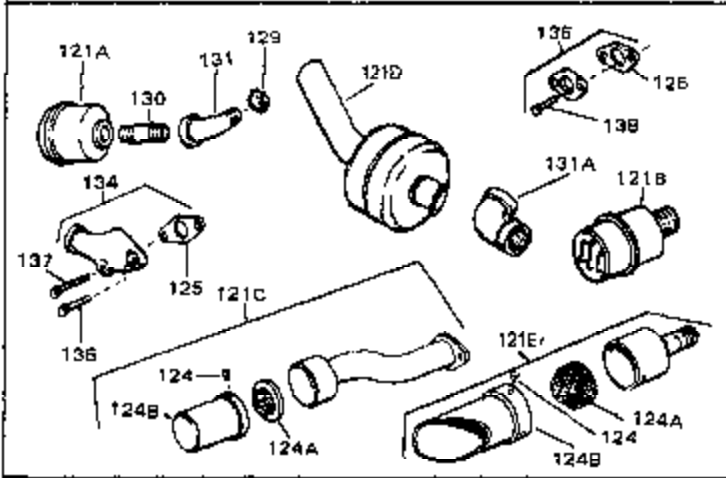

Ref #	Part Number	Qty	Description
126	30196	0	Screw
127	26073	0	Washer, Connecting rod bolt
128	650694A	0	Screw, Hex flange hd., 5/16-18 x 2
132	650139	0	Screw
132	650548	0	Screw, Hex washer hd., 8-32 x 5/16
144	650542	0	Screw, Hex hd. cap, 5/16 18 x 13/16
146	29538	0	Base, Mounting
147	650128	0	Screw
148	30622	0	Extension, Blower housing
186	27275	0	Clip, Hi-tension wire
186	29443	0	Clip, Fuel line
186	33685	0	Clip, Hi-tension wire
193	610118	0	Cover, Spark plug
211A	8303	0	Lockwasher
211	650675	0	Washer, Flat
226	610973	0	Terminal Assy.
229	28942	0	Screw
230	27793	0	Clip, Conduit
232	28468	0	Wire, Ground (Female fitting both ends)
262	29716	0	Screw
264	32125	0	Cup, Starter
265	590417	0	Screen, Starter cup
266	650815	0	Washer, Belleville
267	8115	0	Nut, Hex
298A	31517	0	Decal, H.P. (5 H.P.)
298A	32173	0	Decal, H.P. (6 H.P.)
298A	33310	0	Decal, Mini-Bike (5 H.P.)
298A	34316	0	Decal, Name
298	34346	0	Decal, Instruction
299	30547A	0	Contact Assy., Breaker
300	30548B	0	Condenser
301	631021	0	Inlet Needle, Seat & Clip Assy.
303	630992B	0	Carburetor
304	610694A	0	Magneto, Tecumseh (w/ring gear for 110 Volt
306	590473	0	Starter, Rewind
310	33235	0	Gasket Set