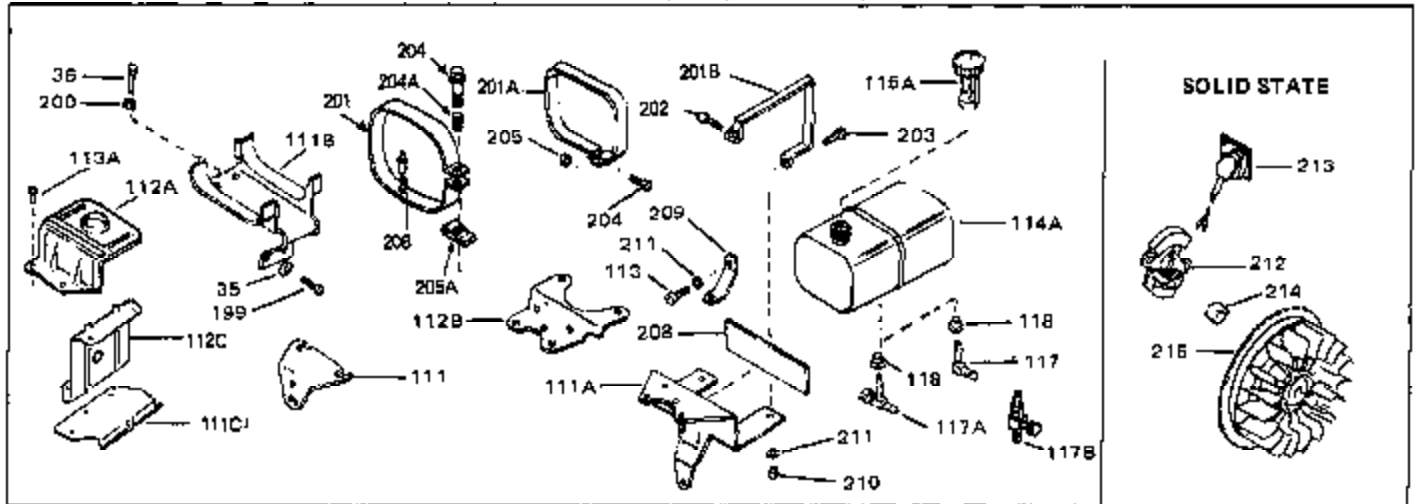

Ref #	Part Number	Qty	Description
126	30196	0	Screw
127	26073	0	Washer, Connecting rod bolt
128	650694A	0	Screw, Hex flange hd., 5/16-18 x 2
132	650139	0	Screw
132	650548	0	Screw, Hex washer hd., 8-32 x 5/16
144	650542	0	Screw, Hex hd. cap, 5/16 18 x 13/16
146	29538	0	Base, Mounting
147	650128	0	Screw
148	30622	0	Extension, Blower housing
186	27275	0	Clip, Hi-tension wire
186	29443	0	Clip, Fuel line
186	33685	0	Clip, Hi-tension wire
193	610118	0	Cover, Spark plug
211A	8303	0	Lockwasher
211	650675	0	Washer, Flat
226	610973	0	Terminal Assy.
229	28942	0	Screw
230	27793	0	Clip, Conduit
232	28468	0	Wire, Ground (Female fitting both ends)
262	29716	0	Screw
264	32125	0	Cup, Starter
265	590417	0	Screen, Starter cup
266	650815	0	Washer, Belleville
267	8115	0	Nut, Hex
298A	31517	0	Decal, H.P. (5 H.P.)
298A	32173	0	Decal, H.P. (6 H.P.)
298A	33310	0	Decal, Mini-Bike (5 H.P.)
298A	34316	0	Decal, Name
298	34346	0	Decal, Instruction
299	30547A	0	Contact Assy., Breaker
300	30548B	0	Condenser
301	631021	0	Inlet Needle, Seat & Clip Assy.
303	630992B	0	Carburetor
304	610694A	0	Magneto, Tecumseh (w/ring gear for 110 Volt
306	590473	0	Starter, Rewind
310	33235	0	Gasket Set