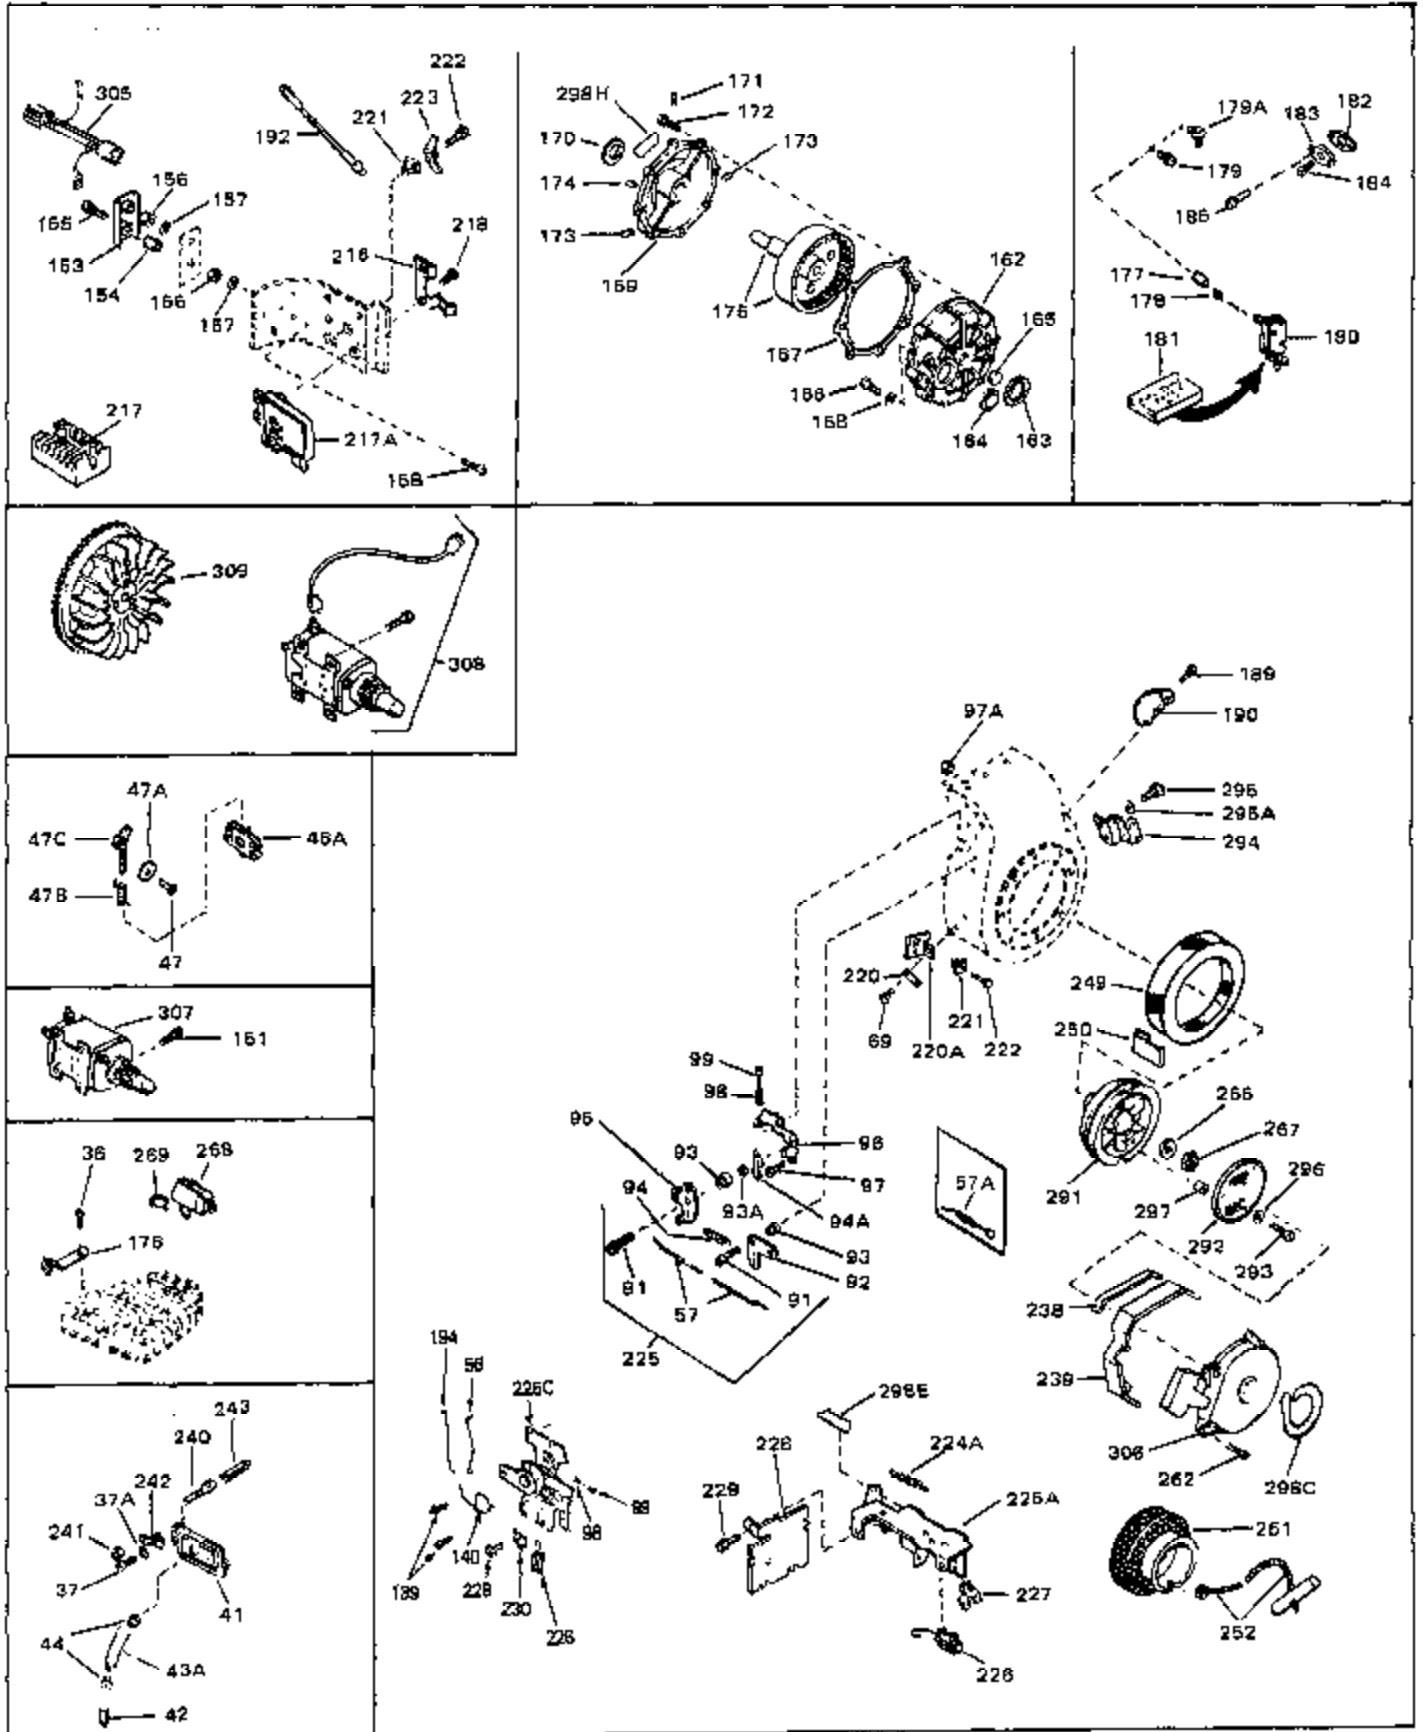

Ref #	Part Number	Qty	Description
36	650694A	0	Screw, Hex flange hd., 5/16-18 x 2
36	650695A	0	Screw, Hex flange hd., 5/16-18 x 2-1/4
36	650697A	0	Screw, Hex flange hd., 5/16-18 x 2-1/2
37	650128	0	Screw
37	650597	0	Screw, Hex washer hd., 10-24 x 5/8
37A	27261	0	Washer, Flat
41	28425	0	Cover, Valve chamber
56	30824	0	Link, Throttle
69	29747A	0	Screw
98	28569	0	Spring, Compression
98	31342	0	Spring, Compression
98	32924	0	Spring, Compression
99	29500	0	Screw, Fil. hd. mach., Sems, 8-32 x 3/4
99	650549	0	Screw
99	650688	0	Screw, Hex hd., 10-32 x 1-5/16" (Drilled
182	32683	0	Gasket, Fuel pump
183	32955	0	Cover, Fuel pump pad
184	9556	0	Plug, Oil drain (Sq. hd. pipe, 1/8-27)
185	30688	0	Screw, Hex hd. Sems, 1/4-20 x 1/2
189	650736	0	Screw
190	33013	0	Cover, Starter bubble
224A	30826	0	Spring, Extension
225	730152	0	Control Assy., Speed
225A	33108A	0	Control Assy., Speed (Remote Snow King)
226	610973	0	Terminal Assy.
227	33177	0	Terminal
229	28942	0	Screw
230	27793	0	Clip, Conduit
238	32576	0	Seal, Snow guard
239	31680	0	Guard, Starter
262	29716	0	Screw
266	650815	0	Washer, Belleville
267	8115	0	Nut, Hex
298E	31683	0	Decal, Choke
305	33018	0	Harness, Adapter
306	590473	0	Starter, Rewind
308	32386	0	Starter Motor Kit (110-120 Volt)
308	32901	0	Starter Motor Kit (110-120 Volt)
308	33328	0	Starter Motor Kit (110-120 Volt)
308	33328A	0	Starter Motor Kit (110-120 Volt)
308	33518	0	Starter Motor Kit (110-120 Volt)
308	33518A	0	Starter Motor Kit (110-120 Volt)
308	33518B	0	Starter Motor Kit (110-120 Volt)
309	30811A	0	Flywheel