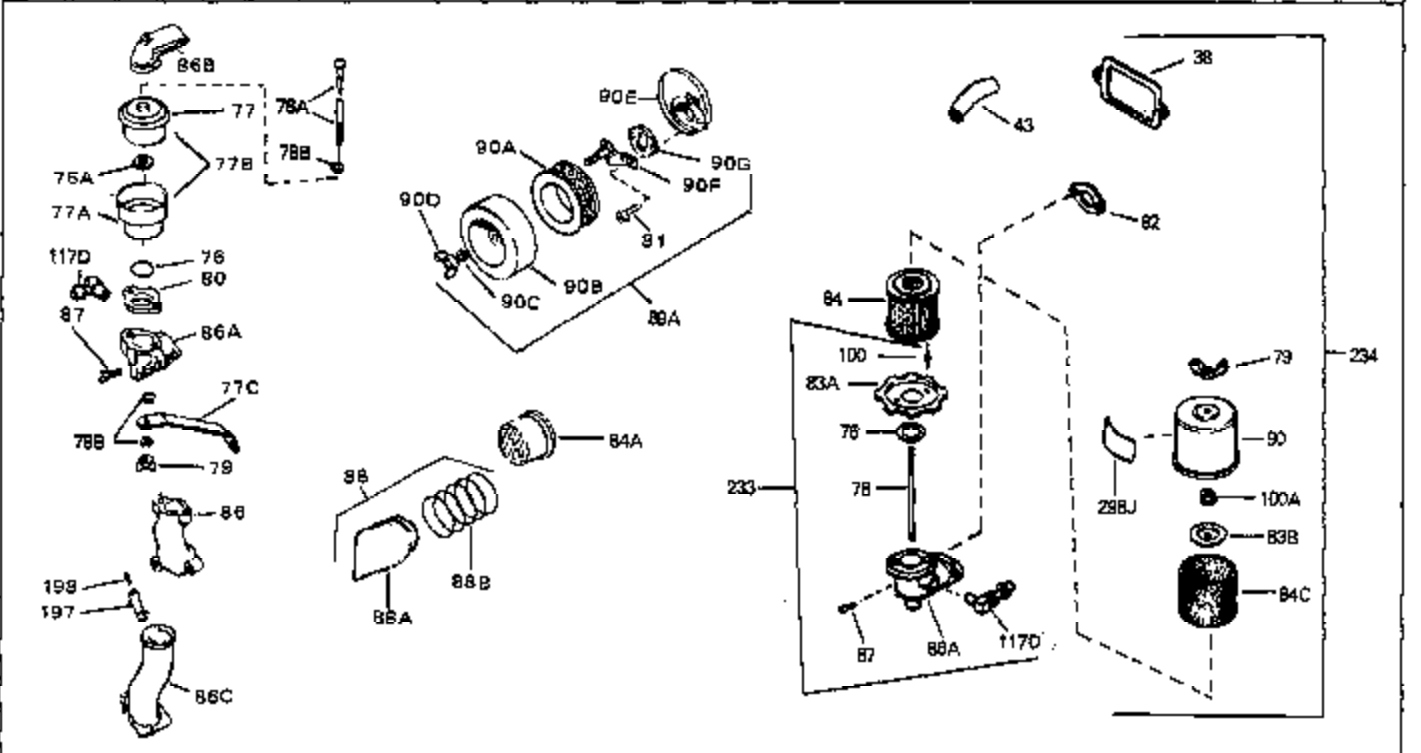

Ref #	Part Number	Qty	Description
126	30196	0	Screw
127	26073	0	Washer, Connecting rod bolt
128	650694A	0	Screw, Hex flange hd., 5/16-18 x 2
132	650139	0	Screw
132	650548	0	Screw, Hex washer hd., 8-32 x 5/16
144	650542	0	Screw, Hex hd. cap, 5/16 18 x 13/16
146	29538	0	Base, Mounting
147	650128	0	Screw
148	30622	0	Extension, Blower housing
186	27275	0	Clip, Hi-tension wire
186	29443	0	Clip, Fuel line
186	33685	0	Clip, Hi-tension wire
193	610118	0	Cover, Spark plug
211A	8303	0	Lockwasher
211	650675	0	Washer, Flat
226	610973	0	Terminal Assy.
229	28942	0	Screw
230	27793	0	Clip, Conduit
232	28468	0	Wire, Ground (Female fitting both ends)
262	29716	0	Screw
264	32125	0	Cup, Starter
265	590417	0	Screen, Starter cup
266	650815	0	Washer, Belleville
267	8115	0	Nut, Hex
298A	31517	0	Decal, H.P. (5 H.P.)
298A	32173	0	Decal, H.P. (6 H.P.)
298A	33310	0	Decal, Mini-Bike (5 H.P.)
298A	34316	0	Decal, Name
298	34346	0	Decal, Instruction
299	30547A	0	Contact Assy., Breaker
300	30548B	0	Condenser
301	631021	0	Inlet Needle, Seat & Clip Assy.
303	630992B	0	Carburetor
304	610694A	0	Magneto, Tecumseh (w/ring gear for 110 Volt
306	590473	0	Starter, Rewind
310	33235	0	Gasket Set