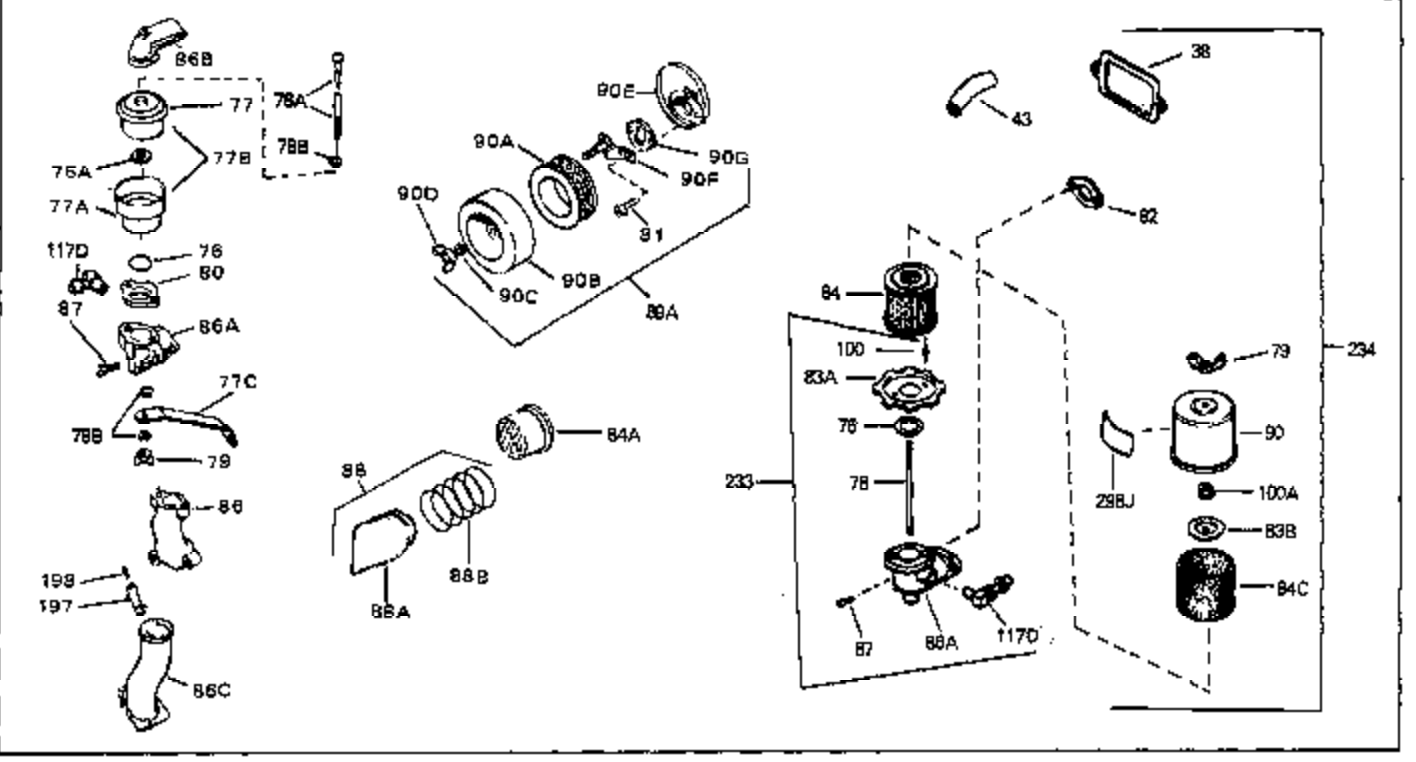

Ref #	Part Number	Qty	Description
35	26073	0	Washer, Connecting rod bolt
35	650570	0	Washer, Flat
35	650691	0	Washer, Flat
36	650694A	0	Screw, Hex flange hd., 5/16-18 x 2
36	650695A	0	Screw, Hex flange hd., 5/16-18 x 2-1/4
36	650697A	0	Screw, Hex flange hd., 5/16-18 x 2-1/2
38	27896	0	Gasket, Breather cover
43	27627	0	Tube, Breather
81	28820	0	Screw
81	30196	0	Screw
81	650521	0	Screw
86A	34697	0	Elbow, Air cleaner
89A	730128	0	Cleaner Assy., Air
111	33167	0	Bracket, Lower fuel tank
112B	33166A	0	Bracket, Upper fuel tank
113	650561	0	Screw
113A	650665	0	Screw
117B	33053	0	Valve, Fuel strainer & shut-off
117A	32961	0	Valve, Fuel shut-off
121E	391026	0	Muffler
124A	33171	0	Screen, Muffler
124B	33185	0	Cover & Tube, Muffler
124	650578	0	Screw
125	27930	0	Gasket, Exhaust
134	31288	0	Muffler Adapter Kit
135	730130	0	Muffler Adapter Kit
136	6021A	0	Screw, Hex flange hd., 5/16-18 x 1-1/2
137	650697A	0	Screw, Hex flange hd., 5/16-18 x 2-1/2
138	30196	0	Screw
233	34819	0	Elbow Assy., Air cleaner
234	730561	0	Air Cleaner Kit, Dual Element upright,
273	650687	0	Screw, Pan hd. self-tap, 10-32 x 5/16
274A	650765	0	Screw, Hex washer hd. self-drilling, 10-32 x
274	650257	0	Screw, Pan hd. Sems, 8-32 x 5/16
275	32911	0	Cover, Carburetor
278	32398	0	Bracket, Choke
279	28820	0	Screw
280	650760	0	Screw
280A	650764	0	"U" Clip Nut
281	31291	0	Plug, Cover
282	32397	0	Plate Assy., Choke
283	32399	0	Spring, Choke knob
284	32400	0	Knob, Choke
298F	31682	0	Decal, Operation