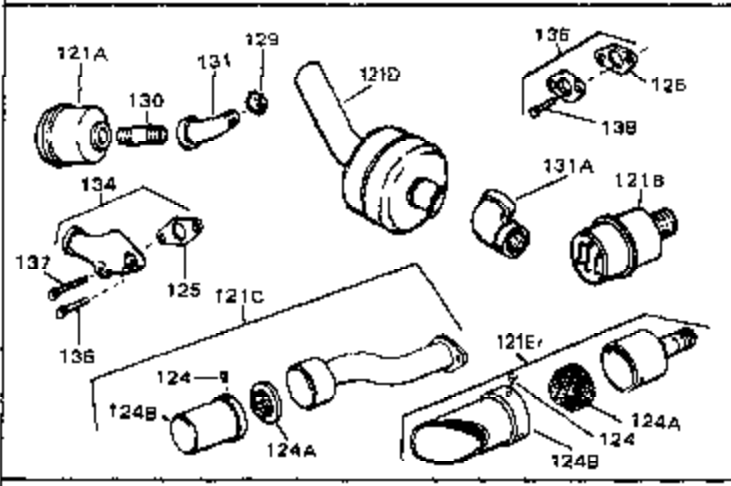

Ref #	Part Number	Qty	Description
35	26073	0	Washer, Connecting rod bolt
35	650570	0	Washer, Flat
35	650691	0	Washer, Flat
36	650694A	0	Screw, Hex flange hd., 5/16-18 x 2
36	650695A	0	Screw, Hex flange hd., 5/16-18 x 2-1/4
36	650697A	0	Screw, Hex flange hd., 5/16-18 x 2-1/2
38	27896	0	Gasket, Breather cover
43	27627	0	Tube, Breather
81	28820	0	Screw
81	30196	0	Screw
81	650521	0	Screw
86A	34697	0	Elbow, Air cleaner
89A	730128	0	Cleaner Assy., Air
111	33167	0	Bracket, Lower fuel tank
112B	33166A	0	Bracket, Upper fuel tank
113	650561	0	Screw
113A	650665	0	Screw
117B	33053	0	Valve, Fuel strainer & shut-off
117A	32961	0	Valve, Fuel shut-off
121E	391026	0	Muffler
124A	33171	0	Screen, Muffler
124B	33185	0	Cover & Tube, Muffler
124	650578	0	Screw
125	27930	0	Gasket, Exhaust
134	31288	0	Muffler Adapter Kit
135	730130	0	Muffler Adapter Kit
136	6021A	0	Screw, Hex flange hd., 5/16-18 x 1-1/2
137	650697A	0	Screw, Hex flange hd., 5/16-18 x 2-1/2
138	30196	0	Screw
233	34819	0	Elbow Assy., Air cleaner
234	730561	0	Air Cleaner Kit, Dual Element upright,
273	650687	0	Screw, Pan hd. self-tap, 10-32 x 5/16
274A	650765	0	Screw, Hex washer hd. self-drilling, 10-32 x
274	650257	0	Screw, Pan hd. Sems, 8-32 x 5/16
275	32911	0	Cover, Carburetor
278	32398	0	Bracket, Choke
279	28820	0	Screw
280	650760	0	Screw
280A	650764	0	"U" Clip Nut
281	31291	0	Plug, Cover
282	32397	0	Plate Assy., Choke
283	32399	0	Spring, Choke knob
284	32400	0	Knob, Choke
298F	31682	0	Decal, Operation