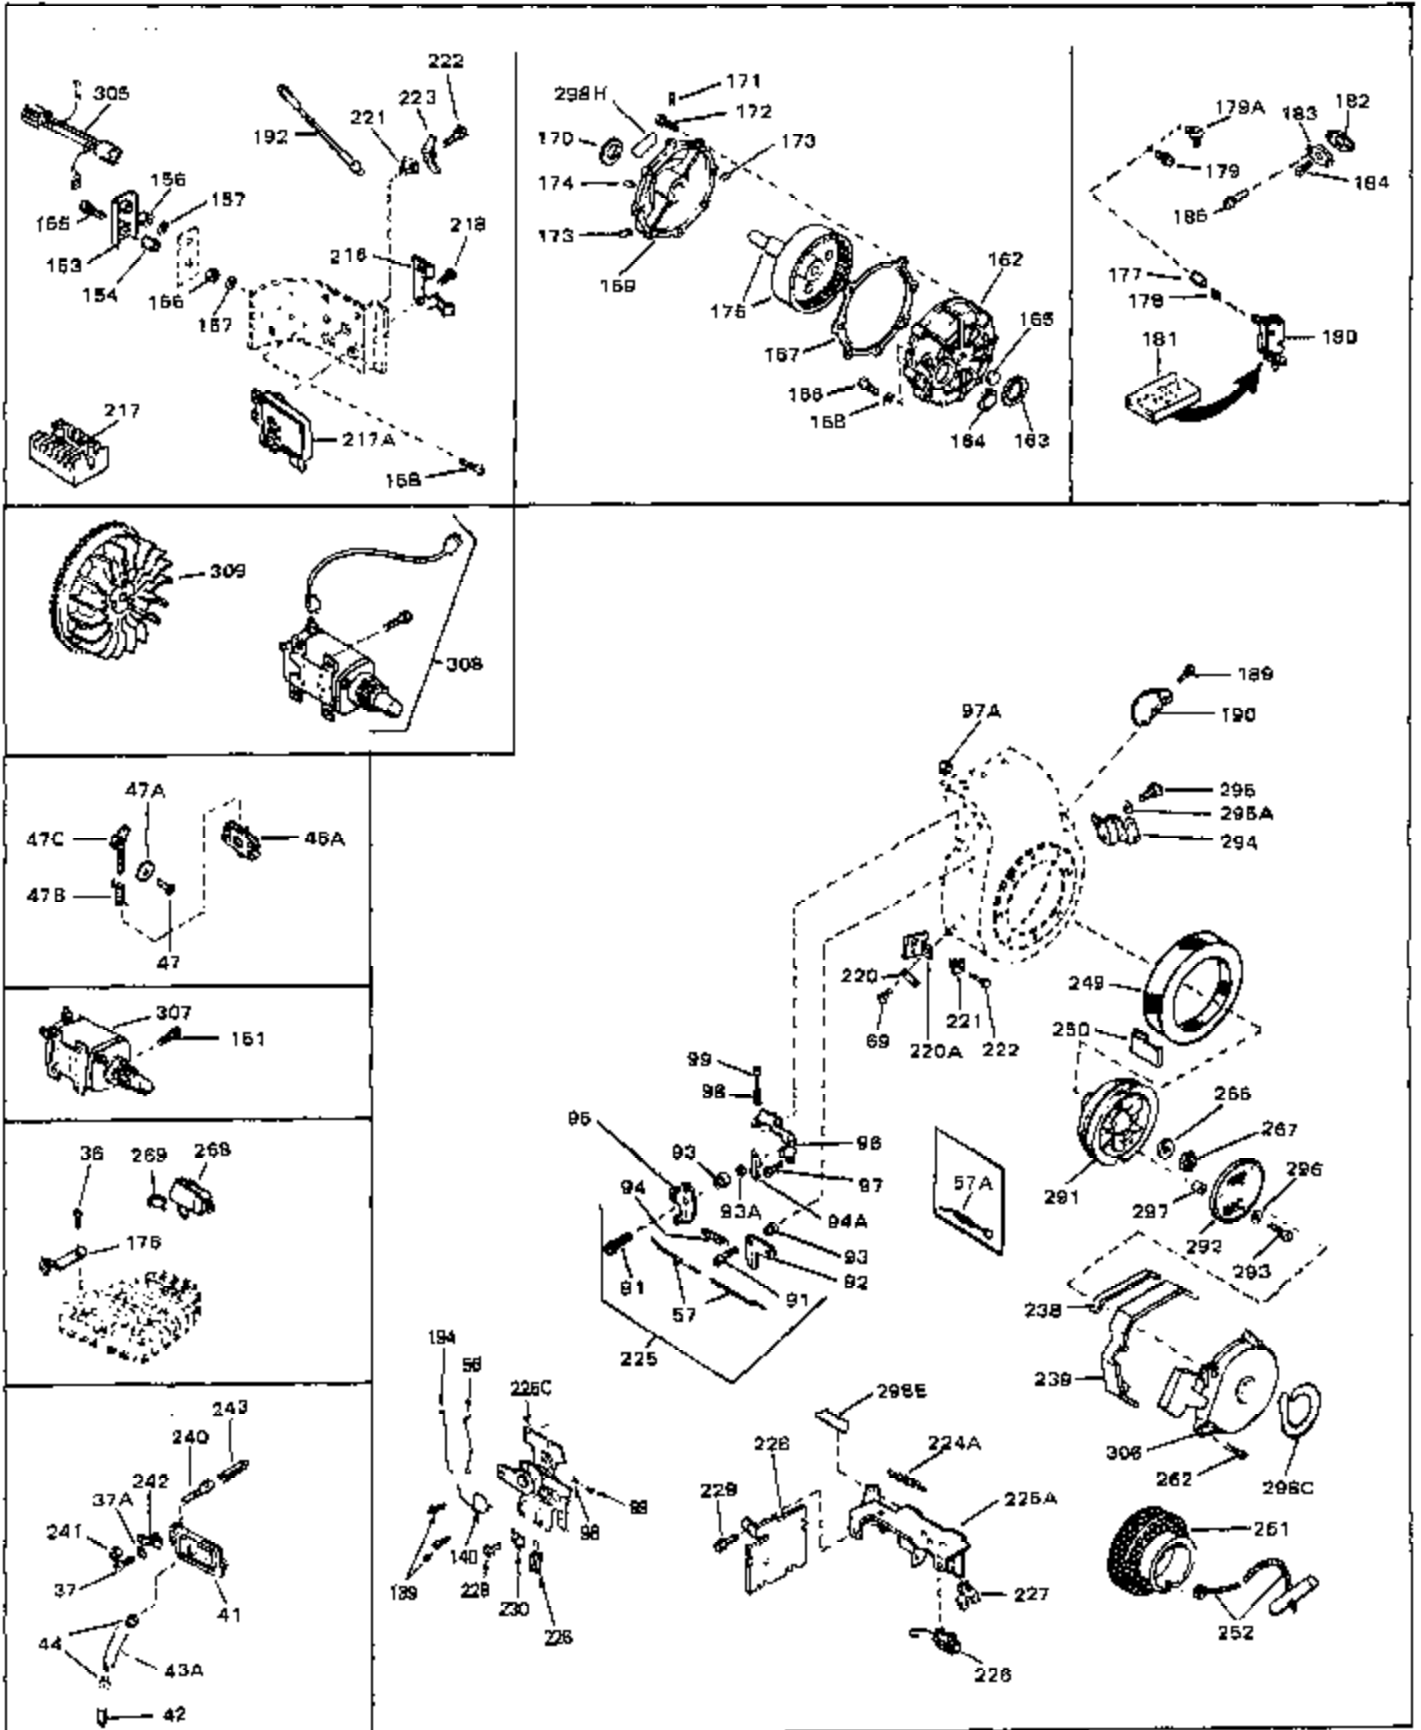

Ref #	Part Number	Qty	Description
36	650694A	0	Screw, Hex flange hd., 5/16-18 x 2
36	650695A	0	Screw, Hex flange hd., 5/16-18 x 2-1/4
36	650697A	0	Screw, Hex flange hd., 5/16-18 x 2-1/2
37	650128	0	Screw
37	650597	0	Screw, Hex washer hd., 10-24 x 5/8
37A	27261	0	Washer, Flat
41	28425	0	Cover, Valve chamber
56	30824	0	Link, Throttle
69	29747A	0	Screw
98	28569	0	Spring, Compression
98	31342	0	Spring, Compression
98	32924	0	Spring, Compression
99	650688	0	Screw, Hex hd., 10-32 x 1-5/16" (Drilled
99	29500	0	Screw, Fil. hd. mach., Sems, 8-32 x 3/4
99	650549	0	Screw
182	32683	0	Gasket, Fuel pump
183	32955	0	Cover, Fuel pump pad
184	9556	0	Plug, Oil drain (Sq. hd. pipe, 1/8-27)
185	30688	0	Screw, Hex hd. Sems, 1/4-20 x 1/2
224A	30826	0	Spring, Extension
225A	33108A	0	Control Assy., Speed (Remote Snow King)
225	730152	0	Control Assy., Speed
226	610973	0	Terminal Assy.
227	33177	0	Terminal
229	28942	0	Screw
230	27793	0	Clip, Conduit
238	32576	0	Seal, Snow guard
239	31680	0	Guard, Starter
262	29716	0	Screw
266	650815	0	Washer, Belleville
267	8115	0	Nut, Hex
298E	31683	0	Decal, Choke
305	33018	0	Harness, Adapter
306	590473	0	Starter, Rewind
308	32386	0	Starter Motor Kit (110-120 Volt)
308	32901	0	Starter Motor Kit (110-120 Volt)
308	33328	0	Starter Motor Kit (110-120 Volt)
308	33328A	0	Starter Motor Kit (110-120 Volt)
308	33518	0	Starter Motor Kit (110-120 Volt)
308	33518A	0	Starter Motor Kit (110-120 Volt)
308	33518B	0	Starter Motor Kit (110-120 Volt)
309	30811A	0	Flywheel