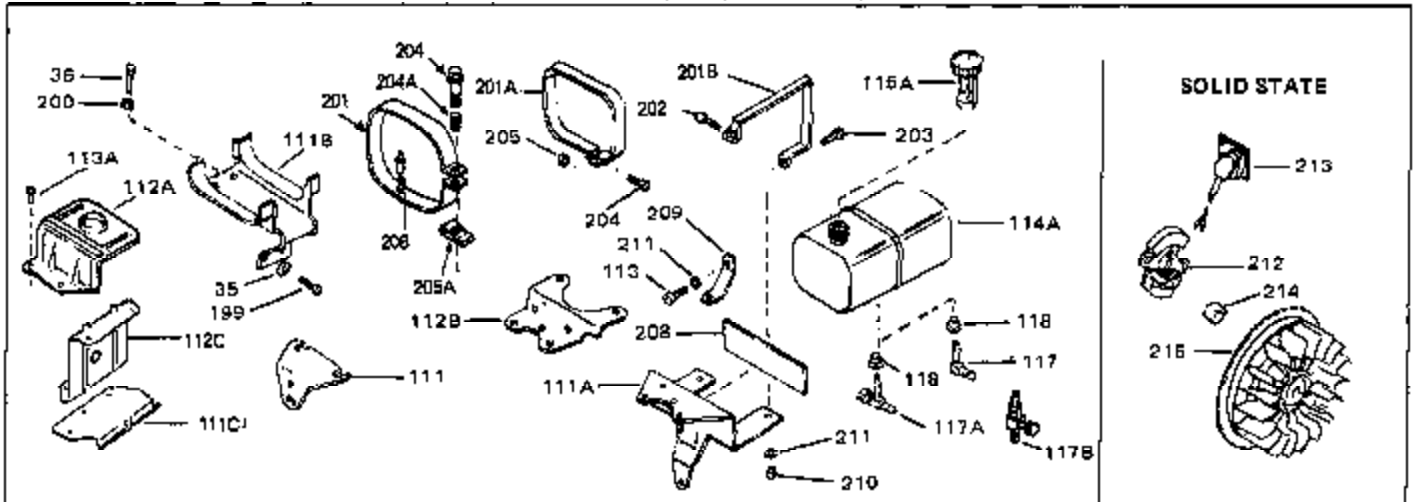

Ref #	Part Number	Qty	Description
35	26073	0	Washer, Connecting rod bolt
35	650570	0	Washer, Flat
35	650691	0	Washer, Flat
36	650694A	0	Screw, Hex flange hd., 5/16-18 x 2
36	650695A	0	Screw, Hex flange hd., 5/16-18 x 2-1/4
36	650697A	0	Screw, Hex flange hd., 5/16-18 x 2-1/2
38	27896	0	Gasket, Breather cover
43	27627	0	Tube, Breather
81	28820	0	Screw
81	30196	0	Screw
81	650521	0	Screw
86A	34697	0	Elbow, Air cleaner
89A	730128	0	Cleaner Assy., Air
111	33167	0	Bracket, Lower fuel tank
112B	33166A	0	Bracket, Upper fuel tank
113	650561	0	Screw
113A	650665	0	Screw
117B	33053	0	Valve, Fuel strainer & shut-off
117A	32961	0	Valve, Fuel shut-off
121E	391026	0	Muffler
124A	33171	0	Screen, Muffler
124B	33185	0	Cover & Tube, Muffler
124	650578	0	Screw
125	27930	0	Gasket, Exhaust
134	31288	0	Muffler Adapter Kit
135	730130	0	Muffler Adapter Kit
136	6021A	0	Screw, Hex flange hd., 5/16-18 x 1-1/2
137	650697A	0	Screw, Hex flange hd., 5/16-18 x 2-1/2
138	30196	0	Screw
233	34819	0	Elbow Assy., Air cleaner
234	730561	0	Air Cleaner Kit, Dual Element upright,
273	650687	0	Screw, Pan hd. self-tap, 10-32 x 5/16
274A	650765	0	Screw, Hex washer hd. self-drilling, 10-32 x
274	650257	0	Screw, Pan hd. Sems, 8-32 x 5/16
275	32911	0	Cover, Carburetor
278	32398	0	Bracket, Choke
279	28820	0	Screw
280	650760	0	Screw
280A	650764	0	"U" Clip Nut
281	31291	0	Plug, Cover
282	32397	0	Plate Assy., Choke
283	32399	0	Spring, Choke knob
284	32400	0	Knob, Choke
298F	31682	0	Decal, Operation