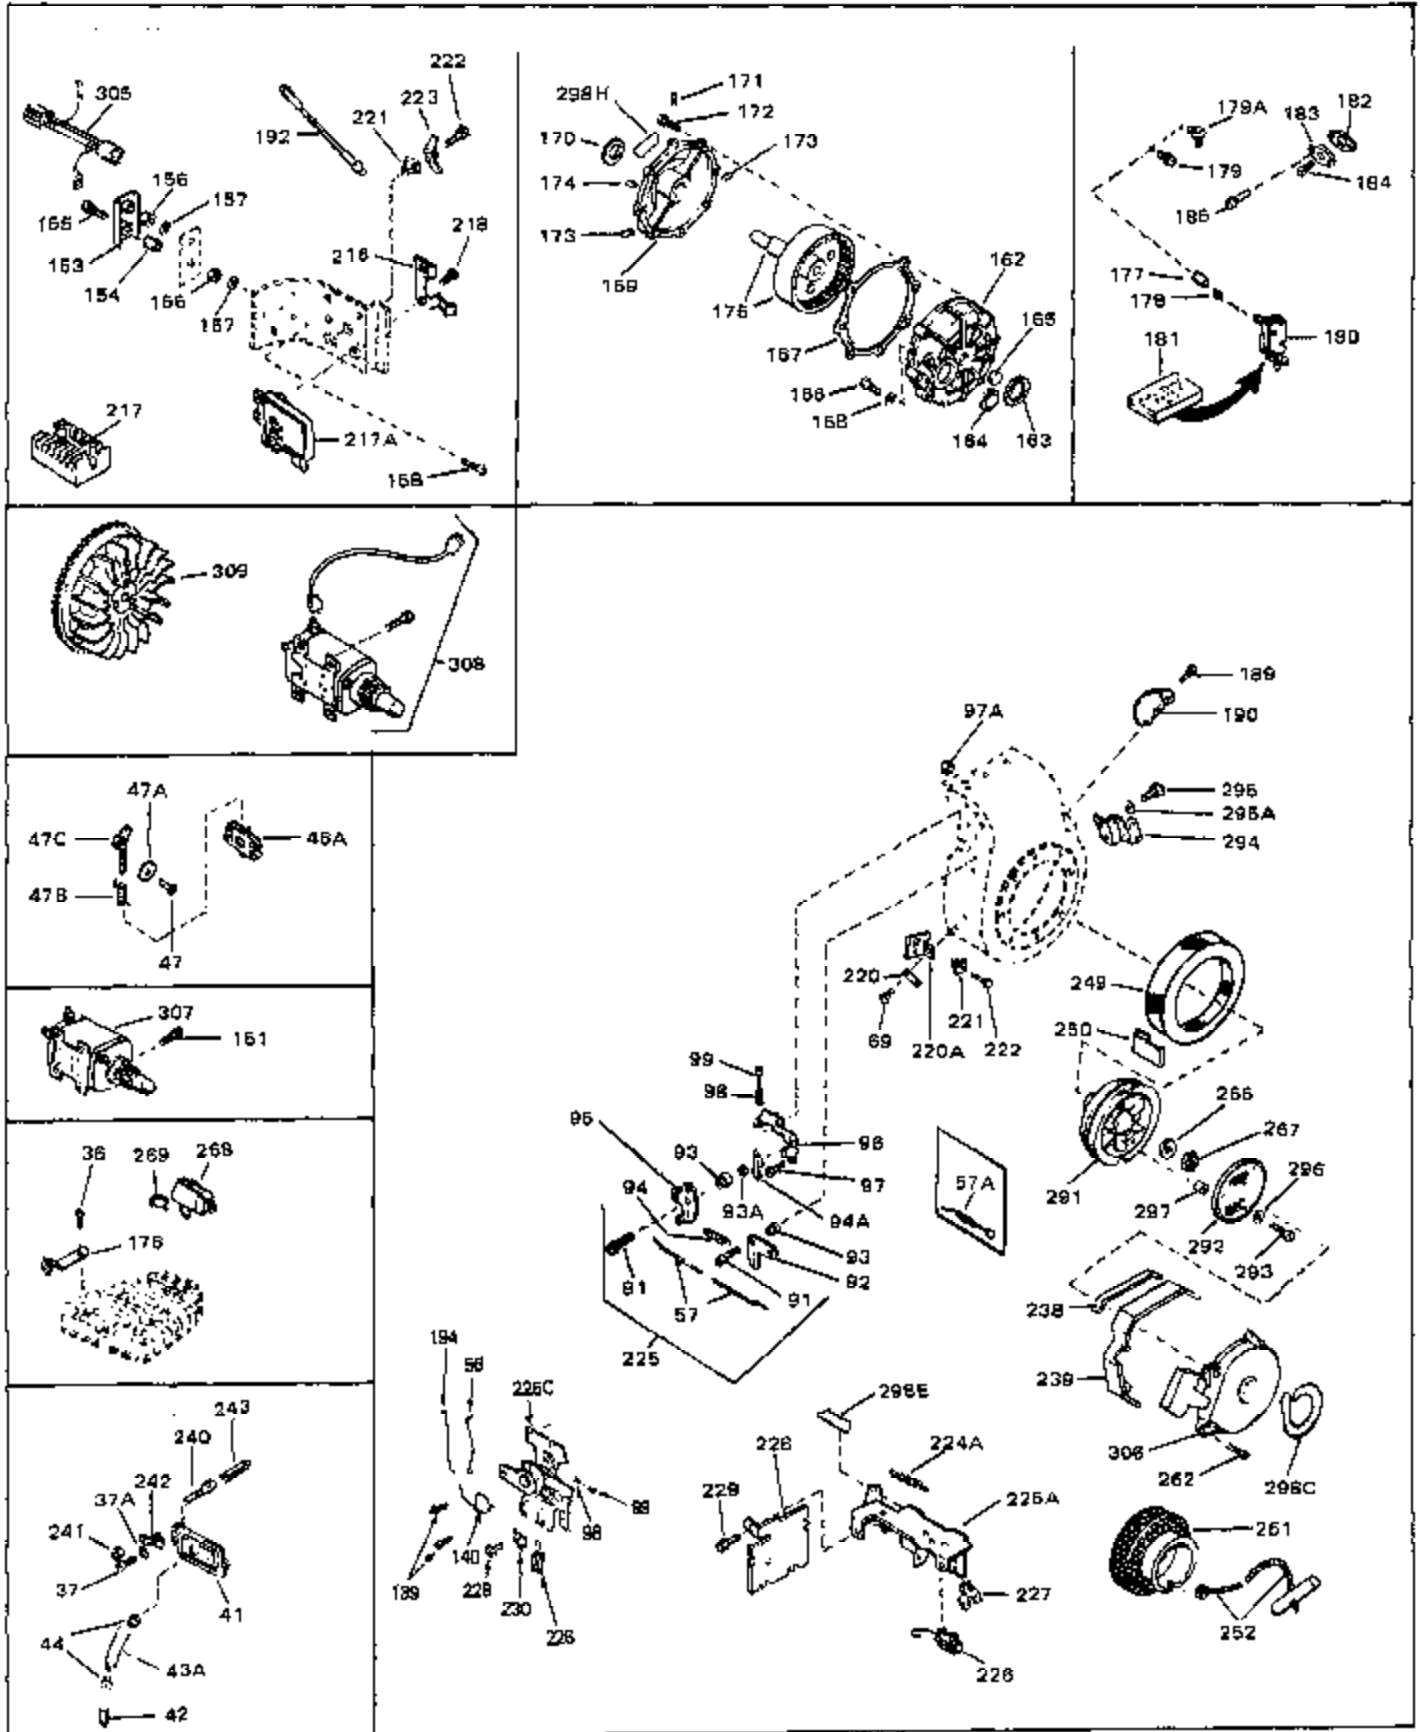

Ref #	Part Number	Qty	Description
36	650694A	0	Screw, Hex flange hd., 5/16-18 x 2
36	650695A	0	Screw, Hex flange hd., 5/16-18 x 2-1/4
36	650697A	0	Screw, Hex flange hd., 5/16-18 x 2-1/2
37	650128	0	Screw
37	650597	0	Screw, Hex washer hd., 10-24 x 5/8
37A	27261	0	Washer, Flat
41	28425	0	Cover, Valve chamber
56	30824	0	Link, Throttle
69	29747A	0	Screw
98	28569	0	Spring, Compression
98	31342	0	Spring, Compression
98	32924	0	Spring, Compression
99	29500	0	Screw, Fil. hd. mach., Sems, 8-32 x 3/4
99	650549	0	Screw
99	650688	0	Screw, Hex hd., 10-32 x 1-5/16" (Drilled
182	32683	0	Gasket, Fuel pump
183	32955	0	Cover, Fuel pump pad
184	9556	0	Plug, Oil drain (Sq. hd. pipe, 1/8-27)
185	30688	0	Screw, Hex hd. Sems, 1/4-20 x 1/2
189	650736	0	Screw
190	33013	0	Cover, Starter bubble
224A	30826	0	Spring, Extension
225A	33109A	0	Control Assy., Speed (Manual)
225	730152	0	Control Assy., Speed
226	610973	0	Terminal Assy.
227	33177	0	Terminal
238	32576	0	Seal, Snow guard
239	31680	0	Guard, Starter
262	29716	0	Screw
266	650815	0	Washer, Belleville
267	8115	0	Nut, Hex
298E	31683	0	Decal, Choke
305	33018	0	Harness, Adapter
306	590473	0	Starter, Rewind
308	32386	0	Starter Motor Kit (110-120 Volt)
308	32901	0	Starter Motor Kit (110-120 Volt)
308	33328	0	Starter Motor Kit (110-120 Volt)
308	33328A	0	Starter Motor Kit (110-120 Volt)
308	33518	0	Starter Motor Kit (110-120 Volt)
308	33518A	0	Starter Motor Kit (110-120 Volt)
308	33518B	0	Starter Motor Kit (110-120 Volt)
309	30811A	0	Flywheel