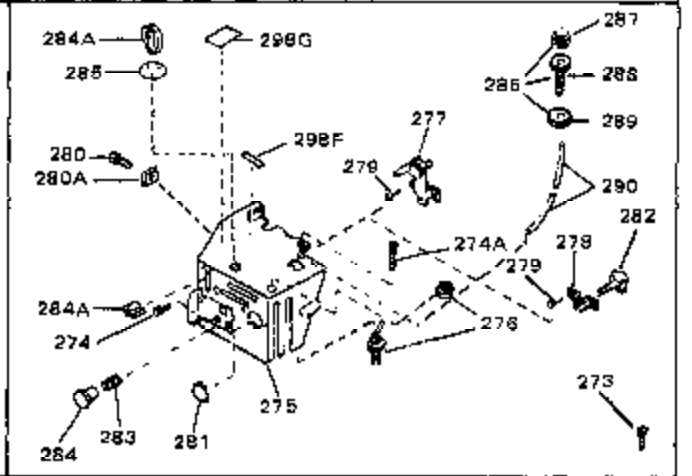

Ref #	Part Number	Qty	Description
126	30196	0	Screw
127	26073	0	Washer, Connecting rod bolt
128	650694A	0	Screw, Hex flange hd., 5/16-18 x 2
132	650139	0	Screw
132	650548	0	Screw, Hex washer hd., 8-32 x 5/16
144	650542	0	Screw, Hex hd. cap, 5/16 18 x 13/16
146	29538	0	Base, Mounting
147	650128	0	Screw
148	30622	0	Extension, Blower housing
186	27275	0	Clip, Hi-tension wire
186	29443	0	Clip, Fuel line
186	33685	0	Clip, Hi-tension wire
193	610118	0	Cover, Spark plug
226	610973	0	Terminal Assy.
229	28942	0	Screw
230	27793	0	Clip, Conduit
232	28468	0	Wire, Ground (Female fitting both ends)
262	29716	0	Screw
264	32125	0	Cup, Starter
265	590417	0	Screen, Starter cup
266	650815	0	Washer, Belleville
267	8115	0	Nut, Hex
298	34346	0	Decal, Instruction
298A	31517	0	Decal, H.P. (5 H.P.)
298A	32173	0	Decal, H.P. (6 H.P.)
298A	33310	0	Decal, Mini-Bike (5 H.P.)
298A	34316	0	Decal, Name
299	30547A	0	Contact Assy., Breaker
300	30548B	0	Condenser
301	631021	0	Inlet Needle, Seat & Clip Assy.
303	630992B	0	Carburetor
304	610694A	0	Magneto, Tecumseh (w/ring gear for 110 Volt
306	590473	0	Starter, Rewind
310	33235	0	Gasket Set