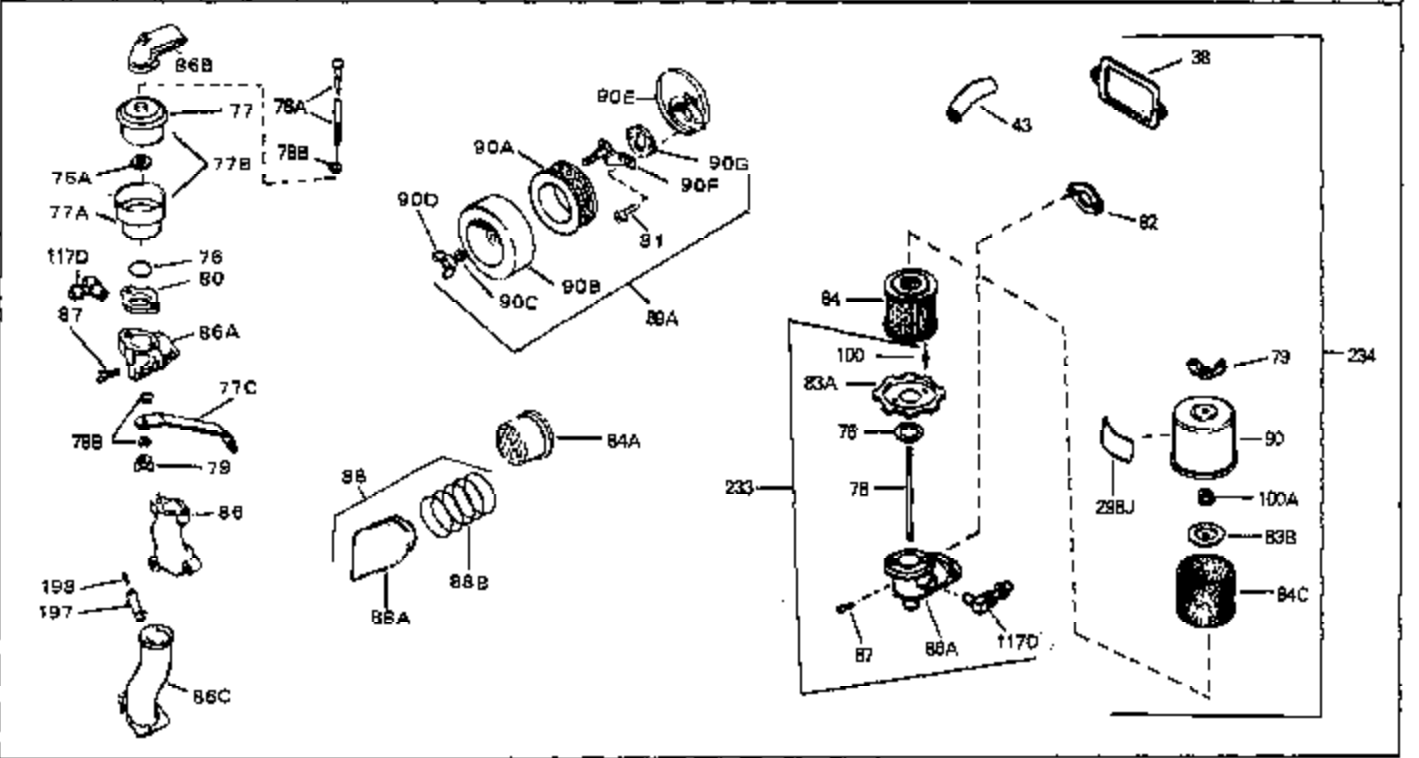

Ref #	Part Number	Qty	Description
126	30196	0	Screw
127	26073	0	Washer, Connecting rod bolt
128	650694A	0	Screw, Hex flange hd., 5/16-18 x 2
132	650139	0	Screw
132	650548	0	Screw, Hex washer hd., 8-32 x 5/16
144	650542	0	Screw, Hex hd. cap, 5/16 18 x 13/16
146	29538	0	Base, Mounting
147	650128	0	Screw
148	30622	0	Extension, Blower housing
186	27275	0	Clip, Hi-tension wire
186	29443	0	Clip, Fuel line
186	33685	0	Clip, Hi-tension wire
193	610118	0	Cover, Spark plug
226	610973	0	Terminal Assy.
229	28942	0	Screw
230	27793	0	Clip, Conduit
232	28468	0	Wire, Ground (Female fitting both ends)
262	29716	0	Screw
264	32125	0	Cup, Starter
265	590417	0	Screen, Starter cup
266	650815	0	Washer, Belleville
267	8115	0	Nut, Hex
298	34346	0	Decal, Instruction
298A	31517	0	Decal, H.P. (5 H.P.)
298A	32173	0	Decal, H.P. (6 H.P.)
298A	33310	0	Decal, Mini-Bike (5 H.P.)
298A	34316	0	Decal, Name
299	30547A	0	Contact Assy., Breaker
300	30548B	0	Condenser
301	631021	0	Inlet Needle, Seat & Clip Assy.
303	630992B	0	Carburetor
304	610694A	0	Magneto, Tecumseh (w/ring gear for 110 Volt
306	590473	0	Starter, Rewind
310	33235	0	Gasket Set