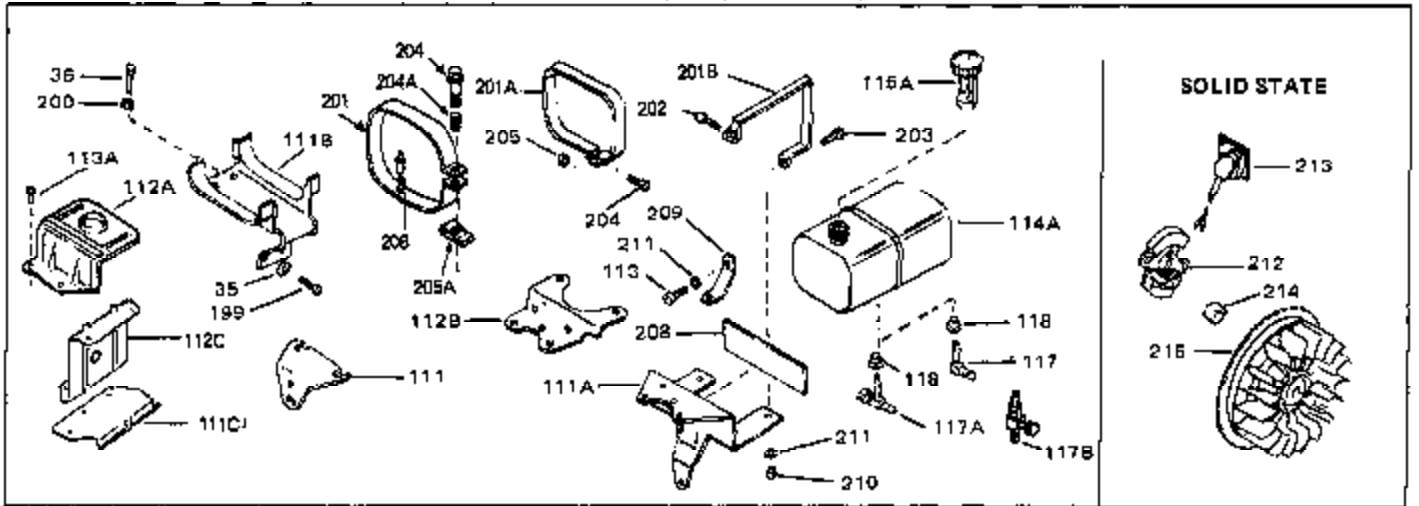

Ref #	Part Number	Qty	Description
126	30196	0	Screw
127	26073	0	Washer, Connecting rod bolt
128	650694A	0	Screw, Hex flange hd., 5/16-18 x 2
132	650139	0	Screw
132	650548	0	Screw, Hex washer hd., 8-32 x 5/16
144	650542	0	Screw, Hex hd. cap, 5/16 18 x 13/16
146	29538	0	Base, Mounting
147	650128	0	Screw
148	30622	0	Extension, Blower housing
186	27275	0	Clip, Hi-tension wire
186	29443	0	Clip, Fuel line
186	33685	0	Clip, Hi-tension wire
193	610118	0	Cover, Spark plug
226	610973	0	Terminal Assy.
229	28942	0	Screw
230	27793	0	Clip, Conduit
232	28468	0	Wire, Ground (Female fitting both ends)
262	29716	0	Screw
264	32125	0	Cup, Starter
265	590417	0	Screen, Starter cup
266	650815	0	Washer, Belleville
267	8115	0	Nut, Hex
298	34346	0	Decal, Instruction
298A	31517	0	Decal, H.P. (5 H.P.)
298A	32173	0	Decal, H.P. (6 H.P.)
298A	33310	0	Decal, Mini-Bike (5 H.P.)
298A	34316	0	Decal, Name
299	30547A	0	Contact Assy., Breaker
300	30548B	0	Condenser
301	631021	0	Inlet Needle, Seat & Clip Assy.
303	630992B	0	Carburetor
304	610694A	0	Magneto, Tecumseh (w/ring gear for 110 Volt
306	590473	0	Starter, Rewind
310	33235	0	Gasket Set