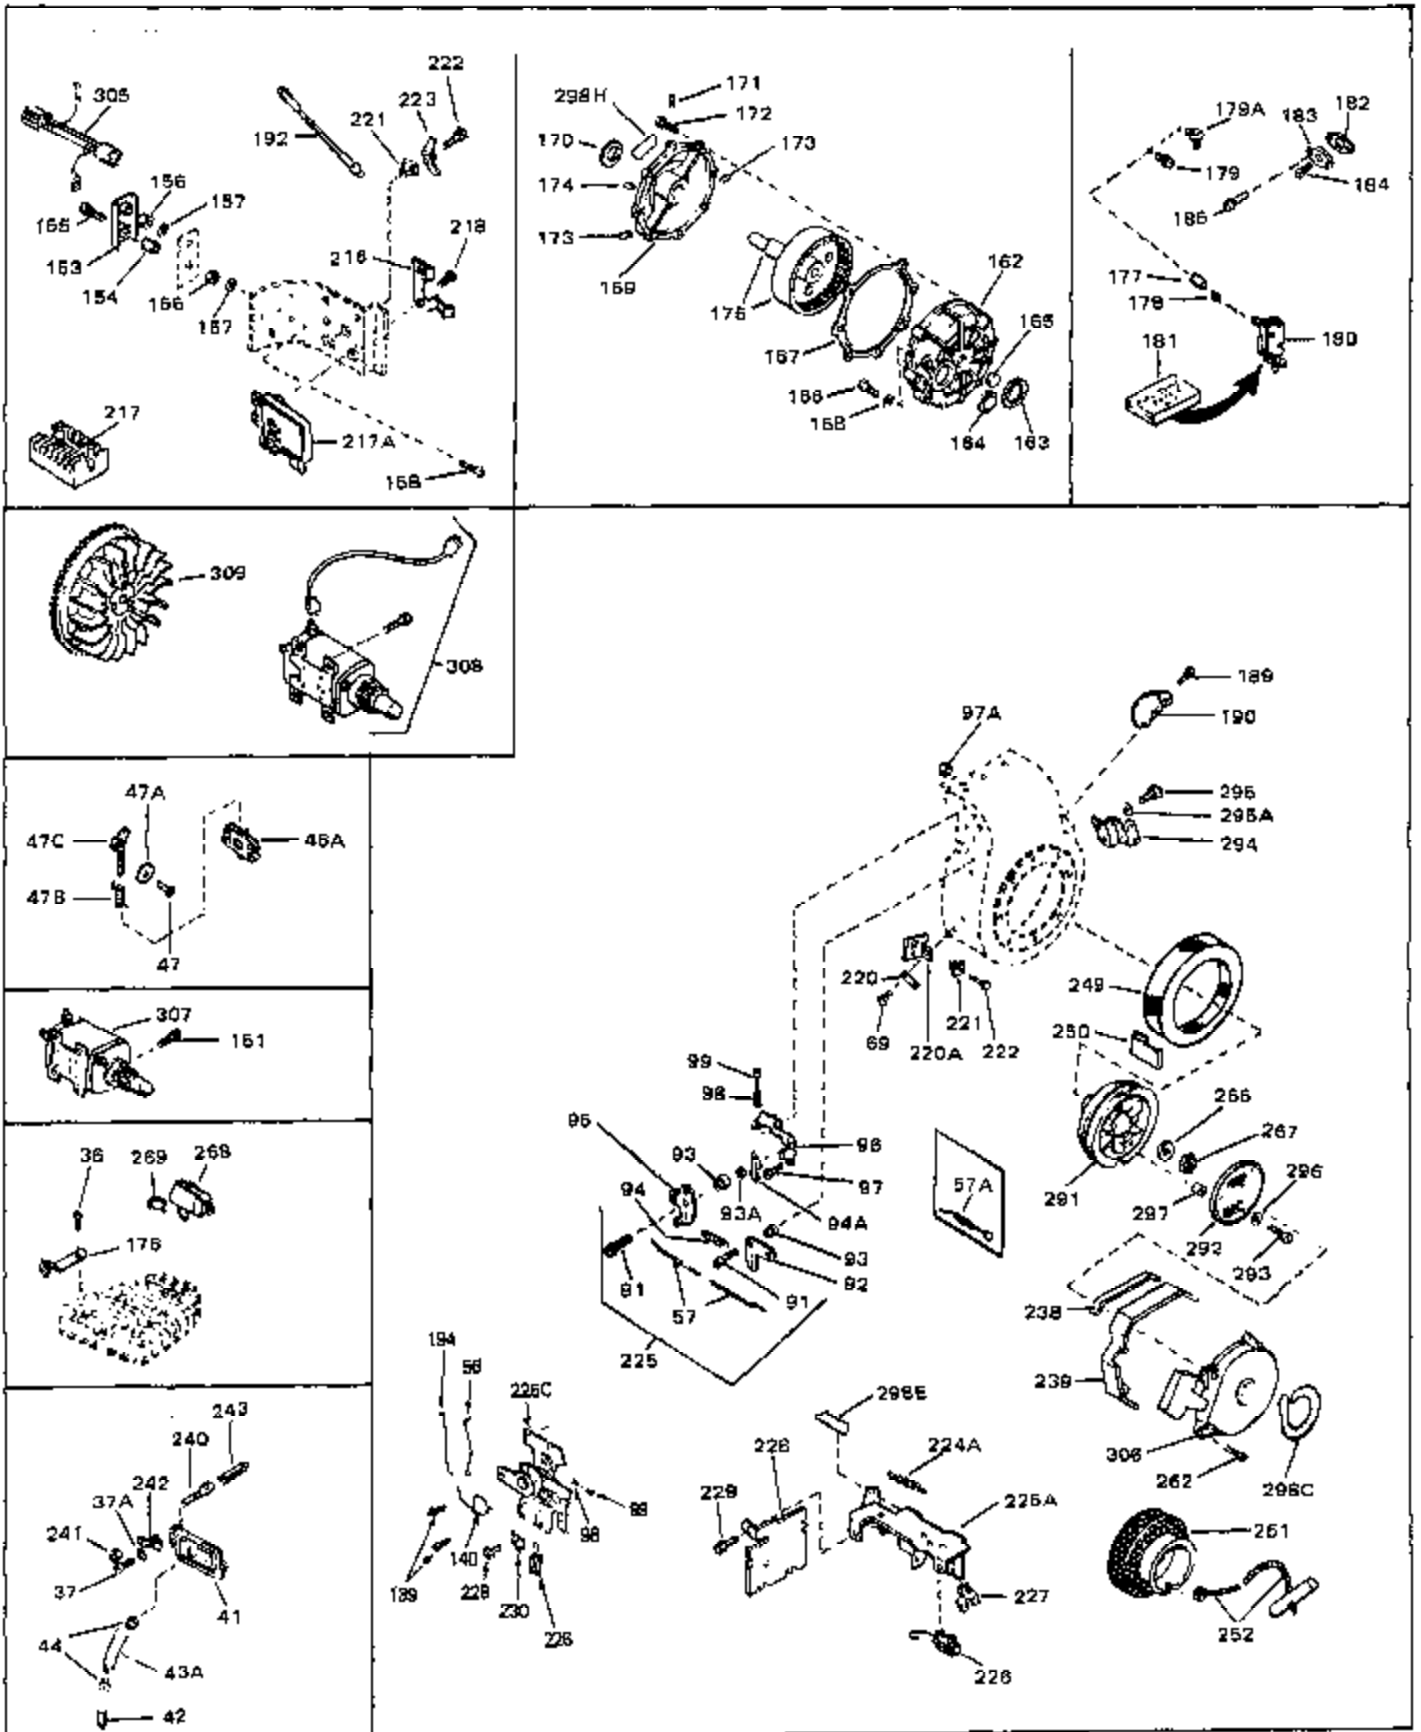

Ref #	Part Number	Qty	Description
36	650694A	0	Screw, Hex flange hd., 5/16-18 x 2
36	650695A	0	Screw, Hex flange hd., 5/16-18 x 2-1/4
36	650697A	0	Screw, Hex flange hd., 5/16-18 x 2-1/2
37	650128	0	Screw
37	650597	0	Screw, Hex washer hd., 10-24 x 5/8
37A	27261	0	Washer, Flat
41	28425	0	Cover, Valve chamber
56	30824	0	Link, Throttle
69	29747A	0	Screw
98	28569	0	Spring, Compression
98	31342	0	Spring, Compression
98	32924	0	Spring, Compression
99	29500	0	Screw, Fil. hd. mach., Sems, 8-32 x 3/4
99	650549	0	Screw
99	650688	0	Screw, Hex hd., 10-32 x 1-5/16" (Drilled
182	32683	0	Gasket, Fuel pump
183	32955	0	Cover, Fuel pump pad
184	9556	0	Plug, Oil drain (Sq. hd. pipe, 1/8-27)
185	30688	0	Screw, Hex hd. Sems, 1/4-20 x 1/2
189	650736	0	Screw
190	33013	0	Cover, Starter bubble
224A	30826	0	Spring, Extension
225	730152	0	Control Assy., Speed
225A	33108A	0	Control Assy., Speed (Remote Snow King)
226	610973	0	Terminal Assy.
227	33177	0	Terminal
229	28942	0	Screw
230	27793	0	Clip, Conduit
238	32576	0	Seal, Snow guard
239	31680	0	Guard, Starter
262	29716	0	Screw
266	650815	0	Washer, Belleville
267	8115	0	Nut, Hex
298E	31683	0	Decal, Choke
305	33018	0	Harness, Adapter
306	590473	0	Starter, Rewind
308	32386	0	Starter Motor Kit (110-120 Volt)
308	32901	0	Starter Motor Kit (110-120 Volt)
308	33328	0	Starter Motor Kit (110-120 Volt)
308	33328A	0	Starter Motor Kit (110-120 Volt)
308	33518	0	Starter Motor Kit (110-120 Volt)
308	33518A	0	Starter Motor Kit (110-120 Volt)
308	33518B	0	Starter Motor Kit (110-120 Volt)
309	30811A	0	Flywheel