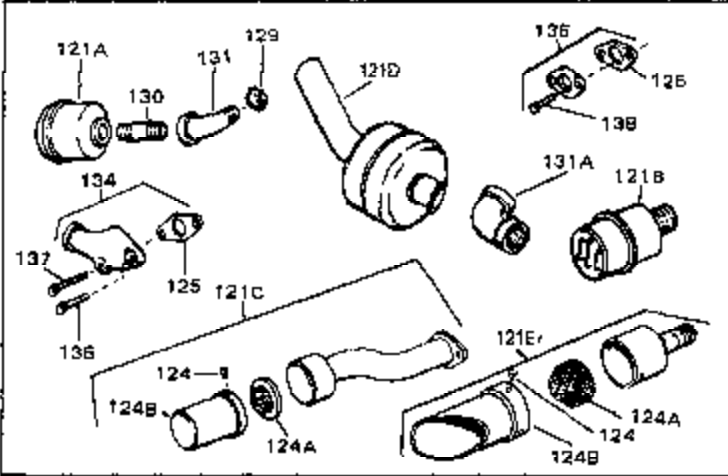

Ref #	Part Number	Qty	Description
126	30196	0	Screw
127	26073	0	Washer, Connecting rod bolt
128	650694A	0	Screw, Hex flange hd., 5/16-18 x 2
132	650139	0	Screw
132	650548	0	Screw, Hex washer hd., 8-32 x 5/16
144	650542	0	Screw, Hex hd. cap, 5/16 18 x 13/16
146	29538	0	Base, Mounting
147	650128	0	Screw
148	30622	0	Extension, Blower housing
186	27275	0	Clip, Hi-tension wire
186	29443	0	Clip, Fuel line
186	33685	0	Clip, Hi-tension wire
193	610118	0	Cover, Spark plug
226	610973	0	Terminal Assy.
229	28942	0	Screw
230	27793	0	Clip, Conduit
232	28468	0	Wire, Ground (Female fitting both ends)
262	29716	0	Screw
264	32125	0	Cup, Starter
265	590417	0	Screen, Starter cup
266	650815	0	Washer, Belleville
267	8115	0	Nut, Hex
298	34346	0	Decal, Instruction
298A	31517	0	Decal, H.P. (5 H.P.)
298A	32173	0	Decal, H.P. (6 H.P.)
298A	33310	0	Decal, Mini-Bike (5 H.P.)
298A	34316	0	Decal, Name
299	30547A	0	Contact Assy., Breaker
300	30548B	0	Condenser
301	631021	0	Inlet Needle, Seat & Clip Assy.
303	630992B	0	Carburetor
304	610694A	0	Magneto, Tecumseh (w/ring gear for 110 Volt
306	590473	0	Starter, Rewind
310	33235	0	Gasket Set