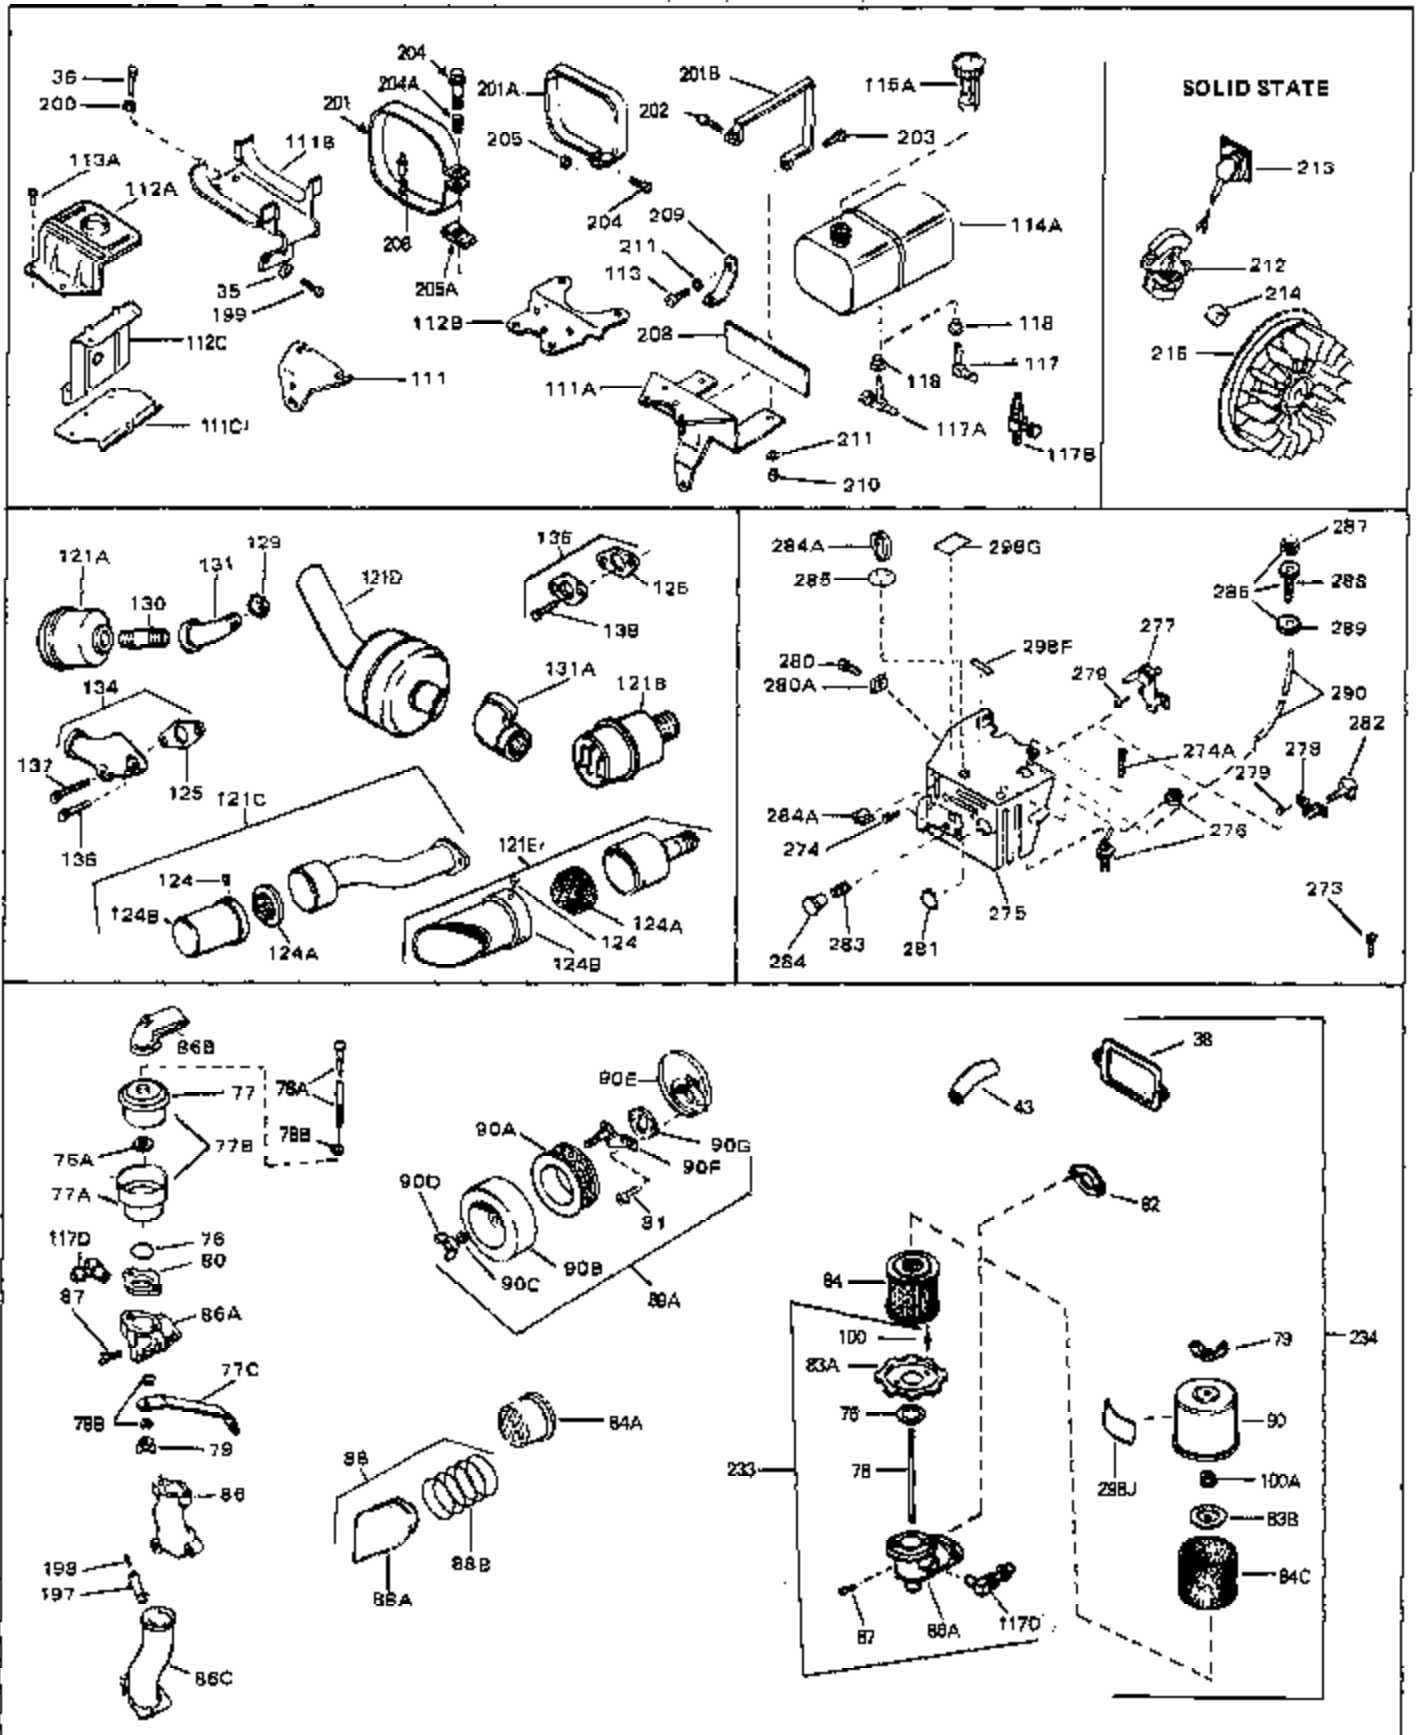

Ref #	Part Number	Qty	Description
35	26073	0	Washer, Connecting rod bolt
35	650570	0	Washer, Flat
35	650691	0	Washer, Flat
36	650694A	0	Screw, Hex flange hd., 5/16-18 x 2
36	650695A	0	Screw, Hex flange hd., 5/16-18 x 2-1/4
36	650697A	0	Screw, Hex flange hd., 5/16-18 x 2-1/2
38	27896	0	Gasket, Breather cover
43	27627	0	Tube, Breather
81	28820	0	Screw
81	30196	0	Screw
81	650521	0	Screw
82	27272	0	Gasket, Air cleaner
86A	34697	0	Elbow, Air cleaner
89A	730128	0	Cleaner Assy., Air
113	30688	0	Screw, Hex hd. Sems, 1/4-20 x 1/2
117B	33053	0	Valve, Fuel strainer & shut-off
121E	391026	0	Muffler
121C	33230	0	Muffler
124A	33171	0	Screen, Muffler
124B	33185	0	Cover & Tube, Muffler
124	650578	0	Screw
125	27930	0	Gasket, Exhaust
134	31288	0	Muffler Adapter Kit
135	730130	0	Muffler Adapter Kit
136	6021A	0	Screw, Hex flange hd., 5/16-18 x 1-1/2
137	650697A	0	Screw, Hex flange hd., 5/16-18 x 2-1/2
138	30196	0	Screw
233	34819	0	Elbow Assy., Air cleaner
234	730561	0	Air Cleaner Kit, Dual Element upright,
273	650687	0	Screw, Pan hd. self-tap, 10-32 x 5/16