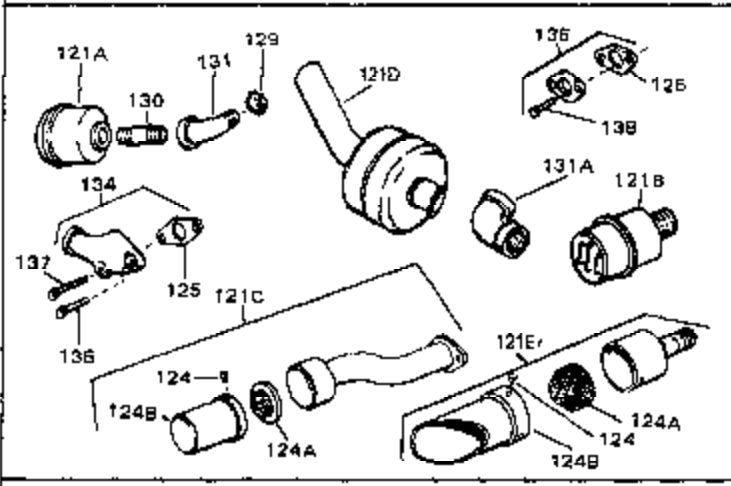

Ref #	Part Number	Qty	Description
121	32401	0	Muffler
125	27930	0	Gasket, Exhaust
126	30196	0	Screw
127	26073	0	Washer, Connecting rod bolt
128	650694A	0	Screw, Hex flange hd., 5/16-18 x 2
132	650139	0	Screw
132	650548	0	Screw, Hex washer hd., 8-32 x 5/16
144	650542	0	Screw, Hex hd. cap, 5/16 18 x 13/16
146	29538	0	Base, Mounting
147	650128	0	Screw
148	30622	0	Extension, Blower housing
149A	30747	0	Clip, Shorting
150	16645	0	Lockwasher
186	27275	0	Clip, Hi-tension wire
186	29443	0	Clip, Fuel line
186	33685	0	Clip, Hi-tension wire
193	27276	0	Cover, Spark plug
229	28942	0	Screw
230	27793	0	Clip, Conduit
232	28468	0	Wire, Ground (Female fitting both ends)
244	31793	0	Bearing, Ball
245	31792	0	Washer, Thrust
246	31855	0	Retainer, Bearing
247	650778	0	Washer, Lock
248	650580	0	Nut, Lock
262	29716	0	Screw
264	32125	0	Cup, Starter
265	590417	0	Screen, Starter cup
266	650815	0	Washer, Belleville
267	8115	0	Nut, Hex
298	34346	0	Decal, Instruction
298A	31517	0	Decal, H.P. (5 H.P.)
298A	32173	0	Decal, H.P. (6 H.P.)
298A	33310	0	Decal, Mini-Bike (5 H.P.)
298A	34316	0	Decal, Name
298B	31752	0	Decal, Air cleaner
299	30547A	0	Contact Assy., Breaker
300	30548B	0	Condenser
301	631021	0	Inlet Needle, Seat & Clip Assy.
303	631067A	0	Carburetor
304	610689A	0	Magneto, Tecumseh
306	590420	0	Starter, Rewind
310	33235	0	Gasket Set