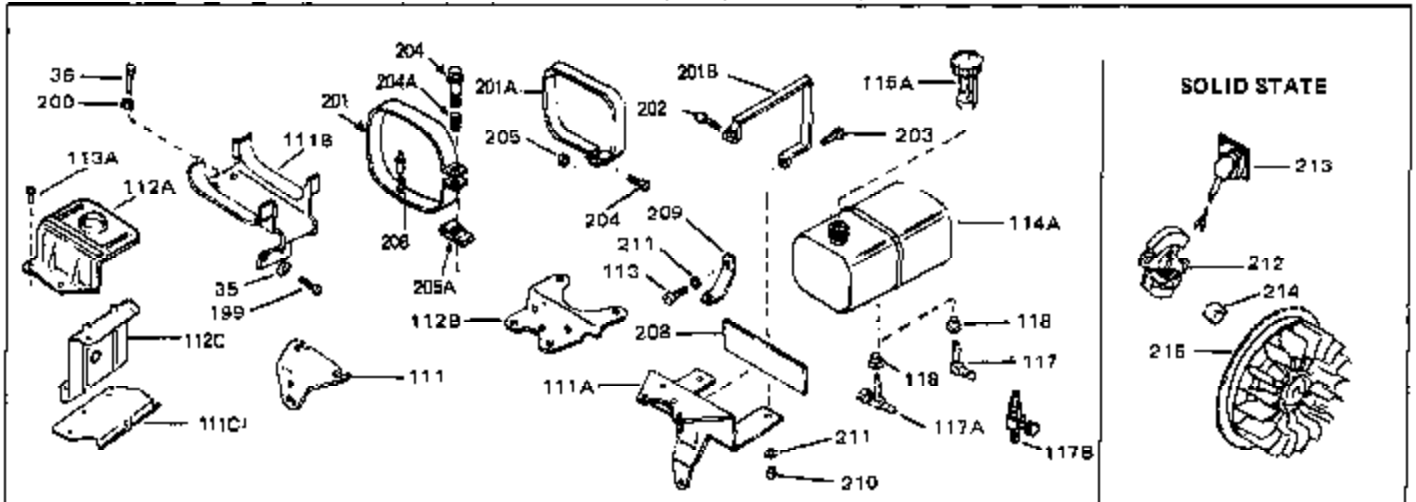

Ref #	Part Number	Qty	Description
121	32401	0	Muffler
125	27930	0	Gasket, Exhaust
126	30196	0	Screw
127	26073	0	Washer, Connecting rod bolt
128	650694A	0	Screw, Hex flange hd., 5/16-18 x 2
132	650139	0	Screw
132	650548	0	Screw, Hex washer hd., 8-32 x 5/16
144	650542	0	Screw, Hex hd. cap, 5/16 18 x 13/16
146	29538	0	Base, Mounting
147	650128	0	Screw
148	30622	0	Extension, Blower housing
149A	30747	0	Clip, Shorting
150	16645	0	Lockwasher
186	27275	0	Clip, Hi-tension wire
186	29443	0	Clip, Fuel line
186	33685	0	Clip, Hi-tension wire
193	27276	0	Cover, Spark plug
229	28942	0	Screw
230	27793	0	Clip, Conduit
232	28468	0	Wire, Ground (Female fitting both ends)
244	31793	0	Bearing, Ball
245	31792	0	Washer, Thrust
246	31855	0	Retainer, Bearing
247	650778	0	Washer, Lock
248	650580	0	Nut, Lock
262	29716	0	Screw
264	32125	0	Cup, Starter
265	590417	0	Screen, Starter cup
266	650815	0	Washer, Belleville
267	8115	0	Nut, Hex
298	34346	0	Decal, Instruction
298A	31517	0	Decal, H.P. (5 H.P.)
298A	32173	0	Decal, H.P. (6 H.P.)
298A	33310	0	Decal, Mini-Bike (5 H.P.)
298A	34316	0	Decal, Name
298B	31752	0	Decal, Air cleaner
299	30547A	0	Contact Assy., Breaker
300	30548B	0	Condenser
301	631021	0	Inlet Needle, Seat & Clip Assy.
303	631067A	0	Carburetor
304	610689A	0	Magneto, Tecumseh
306	590420	0	Starter, Rewind
310	33235	0	Gasket Set