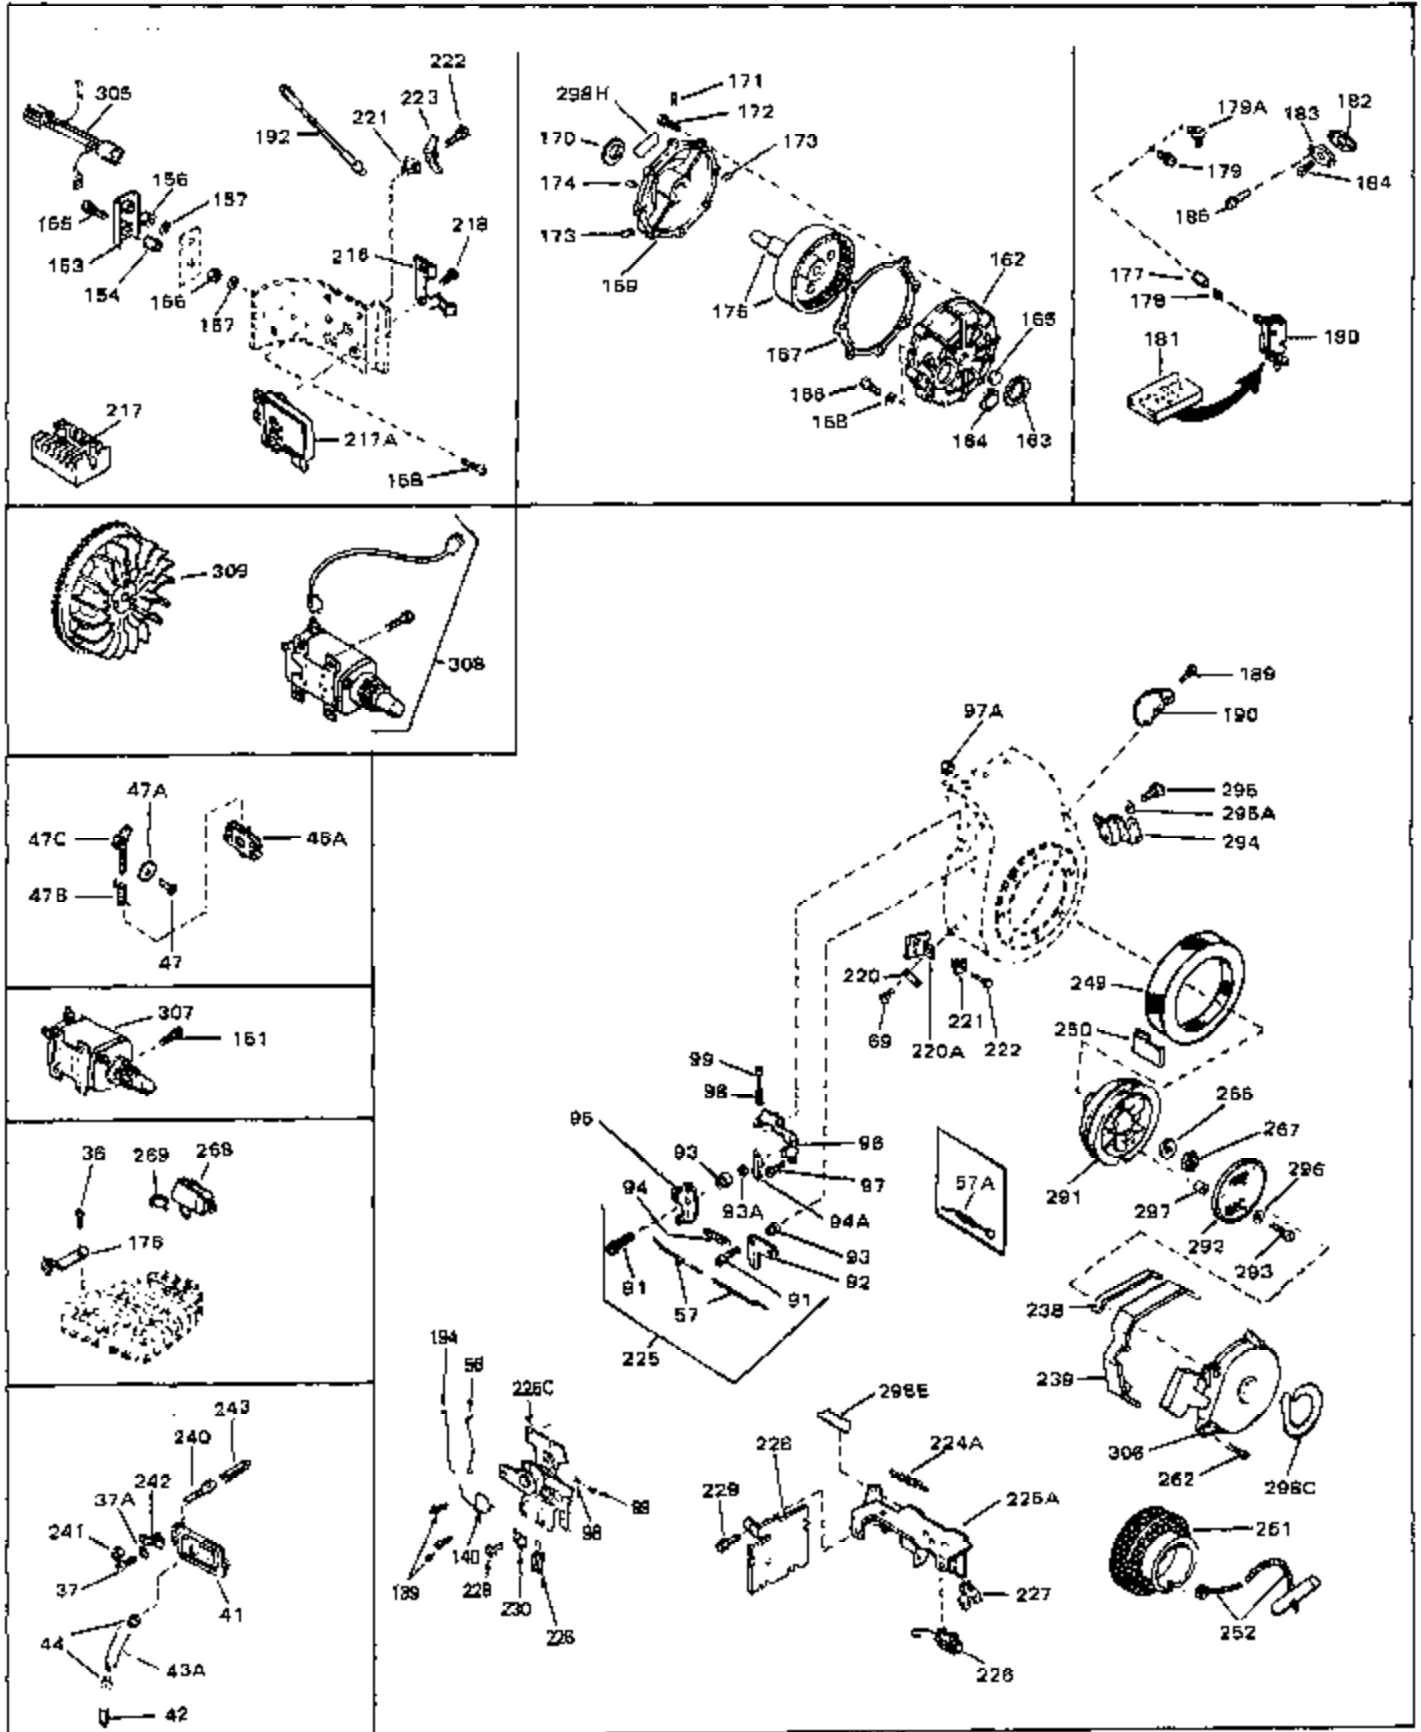

Ref #	Part Number	Qty	Description
36	650694A	0	Screw, Hex flange hd., 5/16-18 x 2
36	650695A	0	Screw, Hex flange hd., 5/16-18 x 2-1/4
36	650697A	0	Screw, Hex flange hd., 5/16-18 x 2-1/2
37	650128	0	Screw
37	650597	0	Screw, Hex washer hd., 10-24 x 5/8
37A	27261	0	Washer, Flat
41	28425	0	Cover, Valve chamber
56	30824	0	Link, Throttle
69	29747A	0	Screw
98	28569	0	Spring, Compression
98	31342	0	Spring, Compression
98	32924	0	Spring, Compression
99	29500	0	Screw, Fil. hd. mach., Sems, 8-32 x 3/4
99	650549	0	Screw
99	650688	0	Screw, Hex hd., 10-32 x 1-5/16" (Drilled
182	32683	0	Gasket, Fuel pump
183	32955	0	Cover, Fuel pump pad
184	9556	0	Plug, Oil drain (Sq. hd. pipe, 1/8-27)
185	30688	0	Screw, Hex hd. Sems, 1/4-20 x 1/2
189	650736	0	Screw
190	33013	0	Cover, Starter bubble
224A	30826	0	Spring, Extension
225A	33109A	0	Control Assy., Speed (Manual)
225	730152	0	Control Assy., Speed
226	610973	0	Terminal Assy.
227	33177	0	Terminal
238	32576	0	Seal, Snow guard
239	31680	0	Guard, Starter
262	29716	0	Screw
266	650815	0	Washer, Belleville
267	8115	0	Nut, Hex
298E	31683	0	Decal, Choke
305	33018	0	Harness, Adapter
306	590473	0	Starter, Rewind
308	32386	0	Starter Motor Kit (110-120 Volt)
308	32901	0	Starter Motor Kit (110-120 Volt)
308	33328	0	Starter Motor Kit (110-120 Volt)
308	33328A	0	Starter Motor Kit (110-120 Volt)
308	33518	0	Starter Motor Kit (110-120 Volt)
308	33518A	0	Starter Motor Kit (110-120 Volt)
308	33518B	0	Starter Motor Kit (110-120 Volt)
309	30811A	0	Flywheel