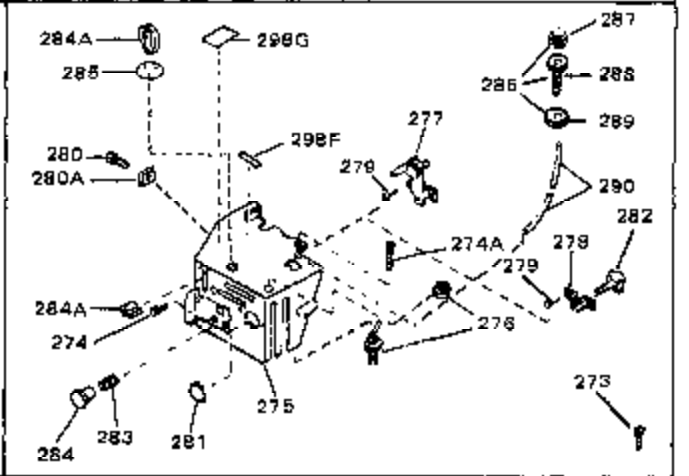

Ref #	Part Number	Qty	Description
120	26460	0	Clamp, Fuel line
125	27930	0	Gasket, Exhaust
132	650139	0	Screw
132	650548	0	Screw, Hex washer hd., 8-32 x 5/16
144	650542	0	Screw, Hex hd. cap, 5/16 18 x 13/16
146	29538	0	Base, Mounting
147	650128	0	Screw
148	30622	0	Extension, Blower housing
149A	30747	0	Clip, Shorting
150	16645	0	Lockwasher
186	27275	0	Clip, Hi-tension wire
186	29443	0	Clip, Fuel line
186	33685	0	Clip, Hi-tension wire
193	27276	0	Cover, Spark plug
211	650675	0	Washer, Flat
229	28942	0	Screw
230	27793	0	Clip, Conduit
232	30831	0	Wire, Ground (Female fitting both ends)
244	31793	0	Bearing, Ball
245	31792	0	Washer, Thrust
246	31855	0	Retainer, Bearing
247	650778	0	Washer, Lock
248	650580	0	Nut, Lock
262	29716	0	Screw
264	32125	0	Cup, Starter
265	590417	0	Screen, Starter cup
266	650815	0	Washer, Belleville
267	8115	0	Nut, Hex
298B	31752	0	Decal, Air cleaner
298	34346	0	Decal, Instruction
298A	31517	0	Decal, H.P. (5 H.P.)
298A	32173	0	Decal, H.P. (6 H.P.)
298A	33310	0	Decal, Mini-Bike (5 H.P.)
298A	34316	0	Decal, Name
299	30547A	0	Contact Assy., Breaker
300	30548B	0	Condenser
301	631021	0	Inlet Needle, Seat & Clip Assy.
303	631067A	0	Carburetor
304	610689A	0	Magneto, Tecumseh
306	590420	0	Starter, Rewind
310	33235	0	Gasket Set