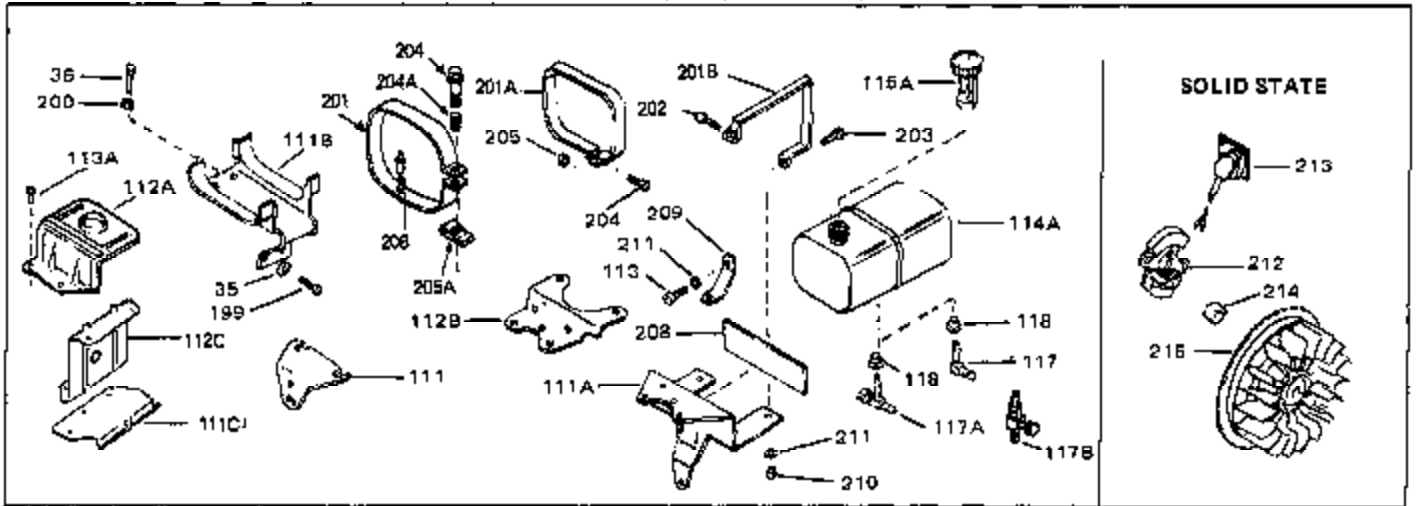

Ref #	Part Number	Qty	Description
120	26460	0	Clamp, Fuel line
125	27930	0	Gasket, Exhaust
132	650139	0	Screw
132	650548	0	Screw, Hex washer hd., 8-32 x 5/16
144	650542	0	Screw, Hex hd. cap, 5/16 18 x 13/16
146	29538	0	Base, Mounting
147	650128	0	Screw
148	30622	0	Extension, Blower housing
149A	30747	0	Clip, Shorting
150	16645	0	Lockwasher
186	27275	0	Clip, Hi-tension wire
186	29443	0	Clip, Fuel line
186	33685	0	Clip, Hi-tension wire
193	27276	0	Cover, Spark plug
211	650675	0	Washer, Flat
229	28942	0	Screw
230	27793	0	Clip, Conduit
232	30831	0	Wire, Ground (Female fitting both ends)
244	31793	0	Bearing, Ball
245	31792	0	Washer, Thrust
246	31855	0	Retainer, Bearing
247	650778	0	Washer, Lock
248	650580	0	Nut, Lock
262	29716	0	Screw
264	32125	0	Cup, Starter
265	590417	0	Screen, Starter cup
266	650815	0	Washer, Belleville
267	8115	0	Nut, Hex
298B	31752	0	Decal, Air cleaner
298	34346	0	Decal, Instruction
298A	31517	0	Decal, H.P. (5 H.P.)
298A	32173	0	Decal, H.P. (6 H.P.)
298A	33310	0	Decal, Mini-Bike (5 H.P.)
298A	34316	0	Decal, Name
299	30547A	0	Contact Assy., Breaker
300	30548B	0	Condenser
301	631021	0	Inlet Needle, Seat & Clip Assy.
303	631067A	0	Carburetor
304	610689A	0	Magneto, Tecumseh
306	590420	0	Starter, Rewind
310	33235	0	Gasket Set