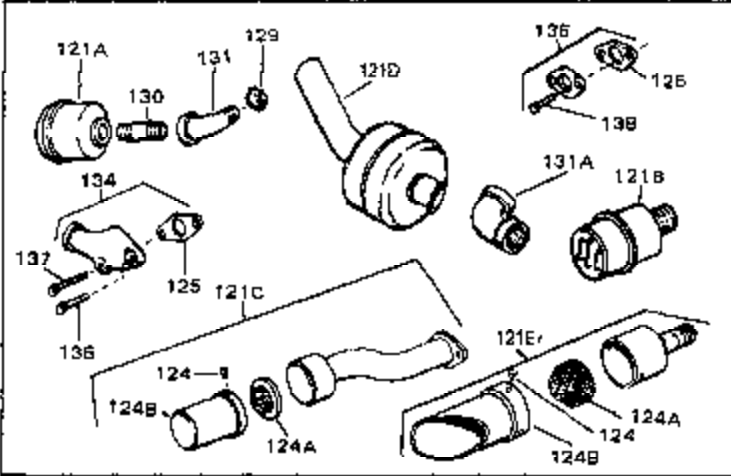

Ref #	Part Number	Qty	Description
120	26460	0	Clamp, Fuel line
125	27930	0	Gasket, Exhaust
132	650139	0	Screw
132	650548	0	Screw, Hex washer hd., 8-32 x 5/16
144	650542	0	Screw, Hex hd. cap, 5/16 18 x 13/16
146	29538	0	Base, Mounting
147	650128	0	Screw
148	30622	0	Extension, Blower housing
149A	30747	0	Clip, Shorting
150	16645	0	Lockwasher
186	27275	0	Clip, Hi-tension wire
186	29443	0	Clip, Fuel line
186	33685	0	Clip, Hi-tension wire
193	27276	0	Cover, Spark plug
211	650675	0	Washer, Flat
229	28942	0	Screw
230	27793	0	Clip, Conduit
232	30831	0	Wire, Ground (Female fitting both ends)
244	31793	0	Bearing, Ball
245	31792	0	Washer, Thrust
246	31855	0	Retainer, Bearing
247	650778	0	Washer, Lock
248	650580	0	Nut, Lock
262	29716	0	Screw
264	32125	0	Cup, Starter
265	590417	0	Screen, Starter cup
266	650815	0	Washer, Belleville
267	8115	0	Nut, Hex
298B	31752	0	Decal, Air cleaner
298	34346	0	Decal, Instruction
298A	31517	0	Decal, H.P. (5 H.P.)
298A	32173	0	Decal, H.P. (6 H.P.)
298A	33310	0	Decal, Mini-Bike (5 H.P.)
298A	34316	0	Decal, Name
299	30547A	0	Contact Assy., Breaker
300	30548B	0	Condenser
301	631021	0	Inlet Needle, Seat & Clip Assy.
303	631067A	0	Carburetor
304	610689A	0	Magneto, Tecumseh
306	590420	0	Starter, Rewind
310	33235	0	Gasket Set