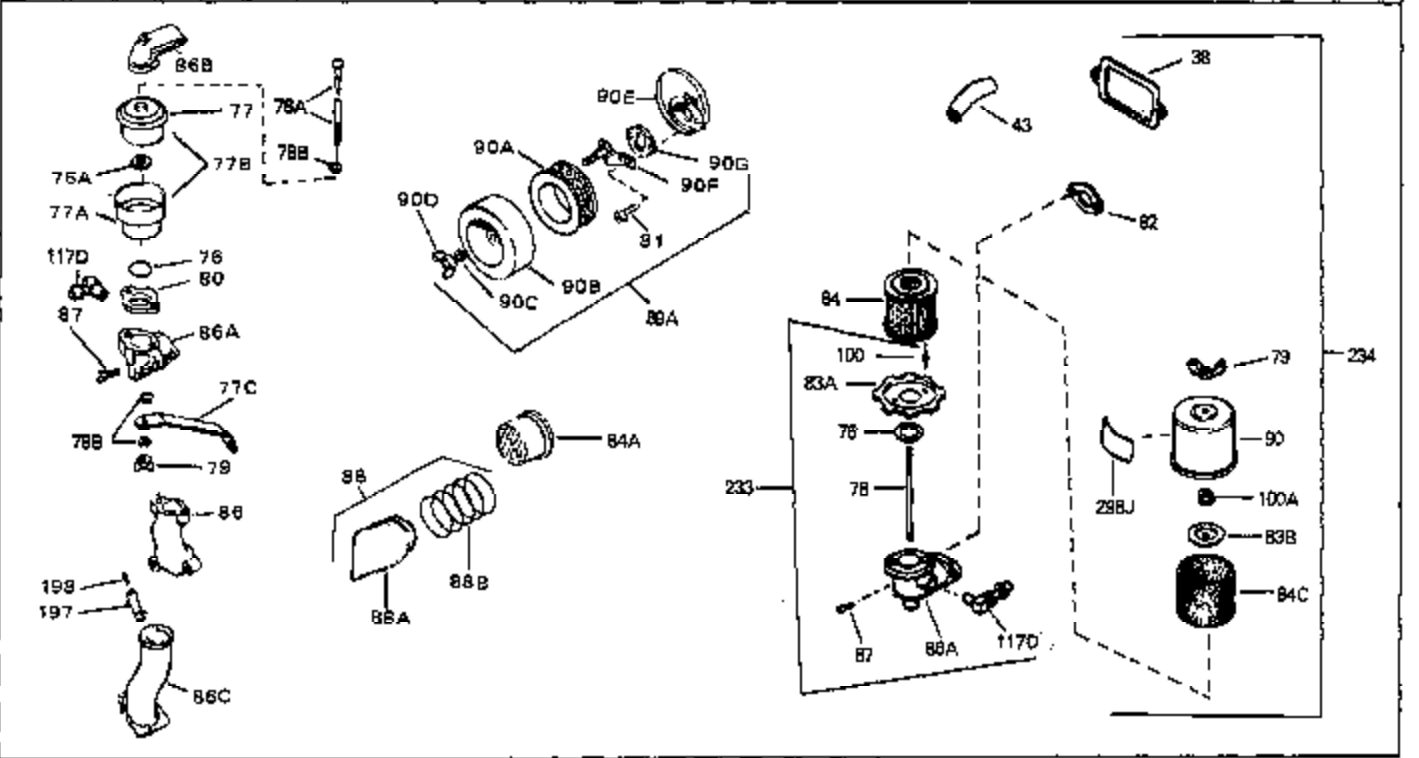

Ref #	Part Number	Qty	Description
120	26460	0	Clamp, Fuel line
125	27930	0	Gasket, Exhaust
132	650139	0	Screw
132	650548	0	Screw, Hex washer hd., 8-32 x 5/16
144	650542	0	Screw, Hex hd. cap, 5/16 18 x 13/16
146	29538	0	Base, Mounting
147	650128	0	Screw
148	30622	0	Extension, Blower housing
149A	30747	0	Clip, Shorting
150	16645	0	Lockwasher
186	27275	0	Clip, Hi-tension wire
186	29443	0	Clip, Fuel line
186	33685	0	Clip, Hi-tension wire
193	27276	0	Cover, Spark plug
211	650675	0	Washer, Flat
229	28942	0	Screw
230	27793	0	Clip, Conduit
232	30831	0	Wire, Ground (Female fitting both ends)
244	31793	0	Bearing, Ball
245	31792	0	Washer, Thrust
246	31855	0	Retainer, Bearing
247	650778	0	Washer, Lock
248	650580	0	Nut, Lock
262	29716	0	Screw
264	32125	0	Cup, Starter
265	590417	0	Screen, Starter cup
266	650815	0	Washer, Belleville
267	8115	0	Nut, Hex
298B	31752	0	Decal, Air cleaner
298	34346	0	Decal, Instruction
298A	31517	0	Decal, H.P. (5 H.P.)
298A	32173	0	Decal, H.P. (6 H.P.)
298A	33310	0	Decal, Mini-Bike (5 H.P.)
298A	34316	0	Decal, Name
299	30547A	0	Contact Assy., Breaker
300	30548B	0	Condenser
301	631021	0	Inlet Needle, Seat & Clip Assy.
303	631067A	0	Carburetor
304	610689A	0	Magneto, Tecumseh
306	590420	0	Starter, Rewind
310	33235	0	Gasket Set