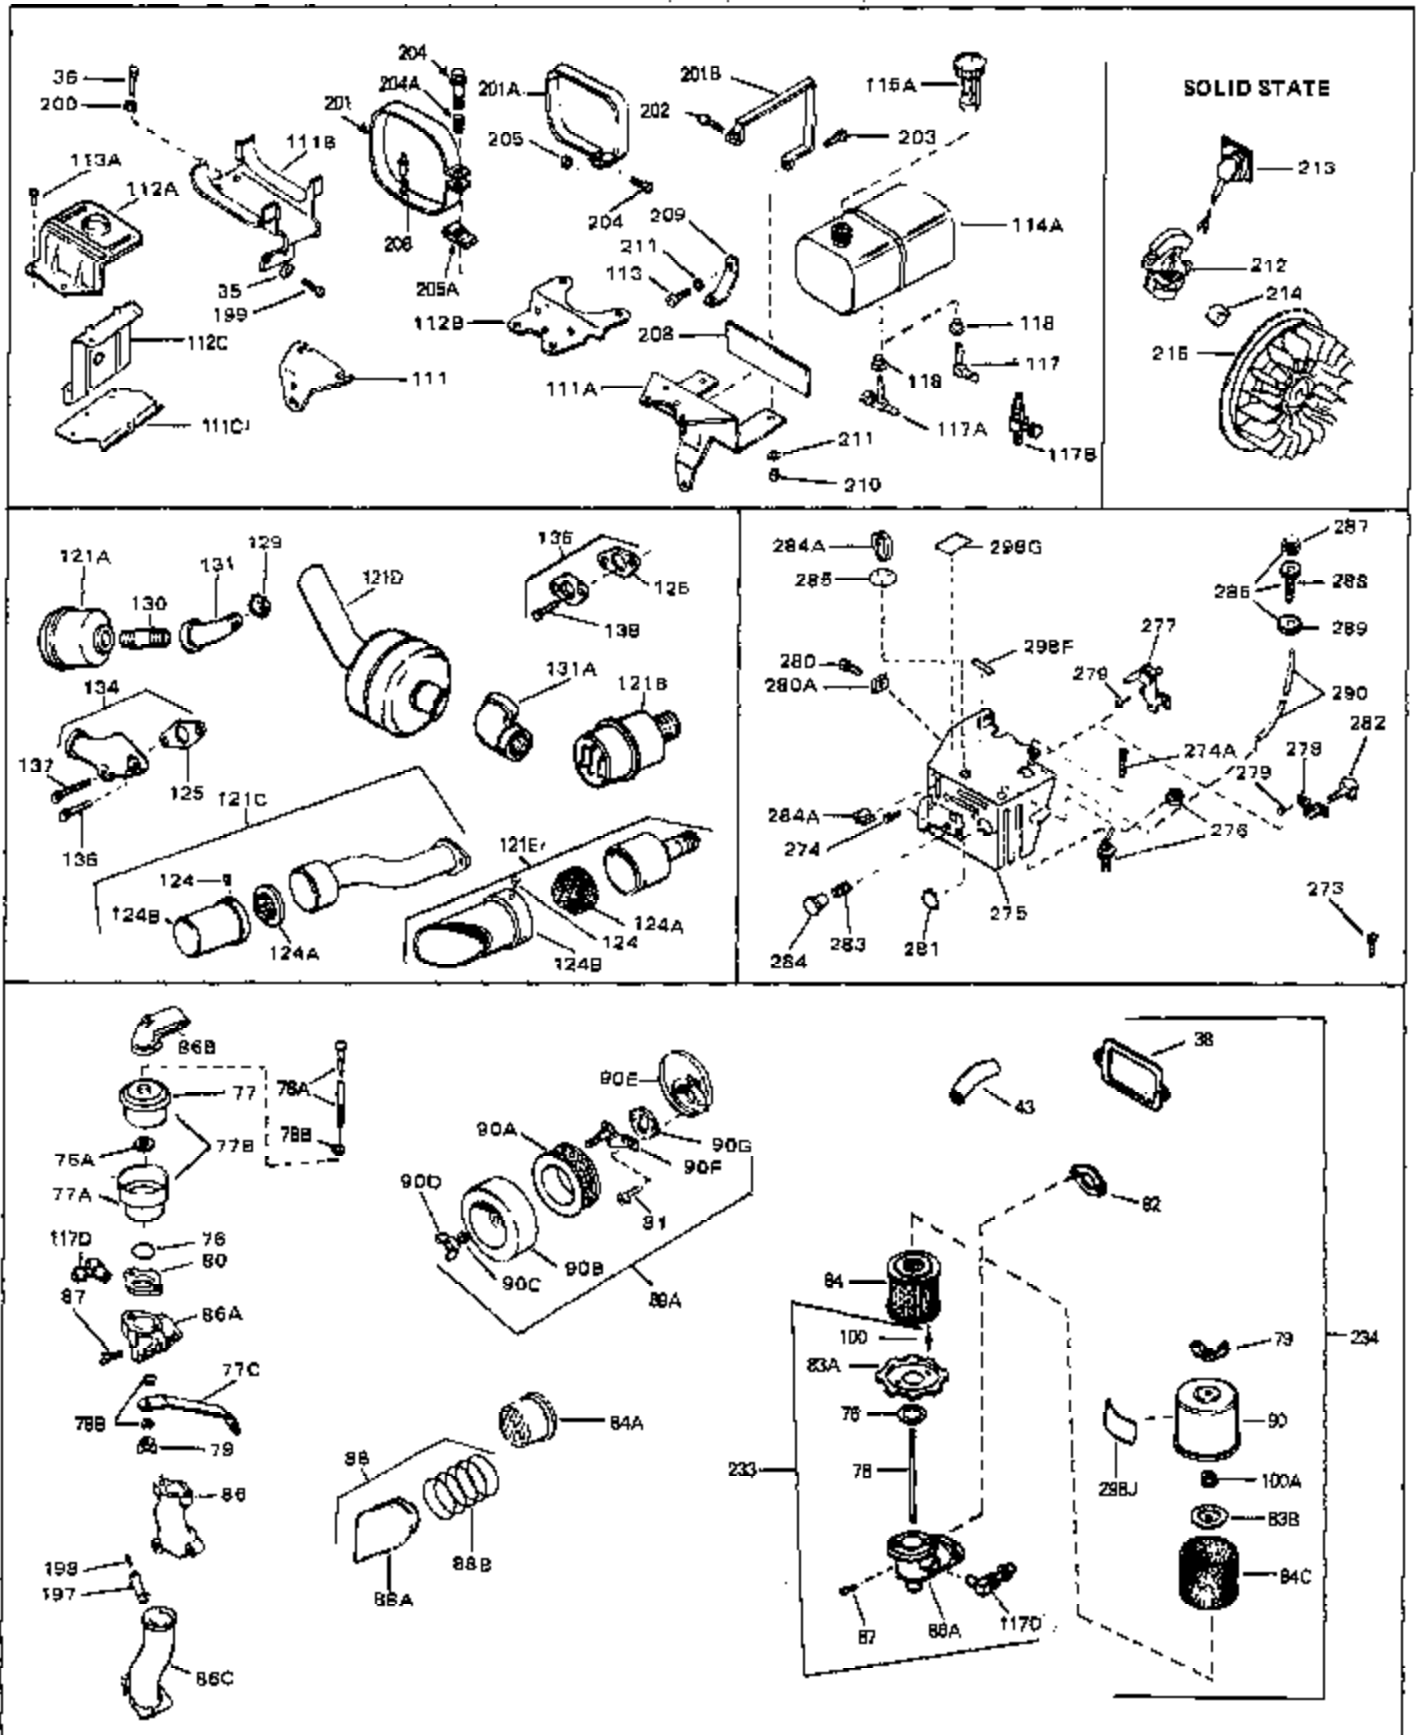

Ref #	Part Number	Qty	Description
35	26073	0	Washer, Connecting rod bolt
35	650570	0	Washer, Flat
35	650691	0	Washer, Flat
36	650694A	0	Screw, Hex flange hd., 5/16-18 x 2
36	650695A	0	Screw, Hex flange hd., 5/16-18 x 2-1/4
36	650697A	0	Screw, Hex flange hd., 5/16-18 x 2-1/2
38	27896	0	Gasket, Breather cover
43	27627	0	Tube, Breather
81	28820	0	Screw
81	30196	0	Screw
81	650521	0	Screw
82	27272	0	Gasket, Air cleaner
86A	34697	0	Elbow, Air cleaner
89A	730128	0	Cleaner Assy., Air
111	33167	0	Bracket, Lower fuel tank
112B	33166A	0	Bracket, Upper fuel tank
113	650561	0	Screw
113A	650665	0	Screw
117B	33053	0	Valve, Fuel strainer & shut-off
121E	391026	0	Muffler
121B	31287	0	Muffler
124A	33171	0	Screen, Muffler
124B	33185	0	Cover & Tube, Muffler
124	650578	0	Screw
125	27930	0	Gasket, Exhaust
129	28443	0	Nut, Conduit (1/8" thick)
129	32862	0	Nut, Conduit (1/4" thick)
131	30209	0	Elbow, Exhaust (45°)
134	31288	0	Muffler Adapter Kit
135	730130	0	Muffler Adapter Kit
136	6021A	0	Screw, Hex flange hd., 5/16-18 x 1-1/2
137	650697A	0	Screw, Hex flange hd., 5/16-18 x 2-1/2
138	30196	0	Screw
211	650675	0	Washer, Flat
233	34819	0	Elbow Assy., Air cleaner
234	730561	0	Air Cleaner Kit, Dual Element upright,
273	650687	0	Screw, Pan hd. self-tap, 10-32 x 5/16