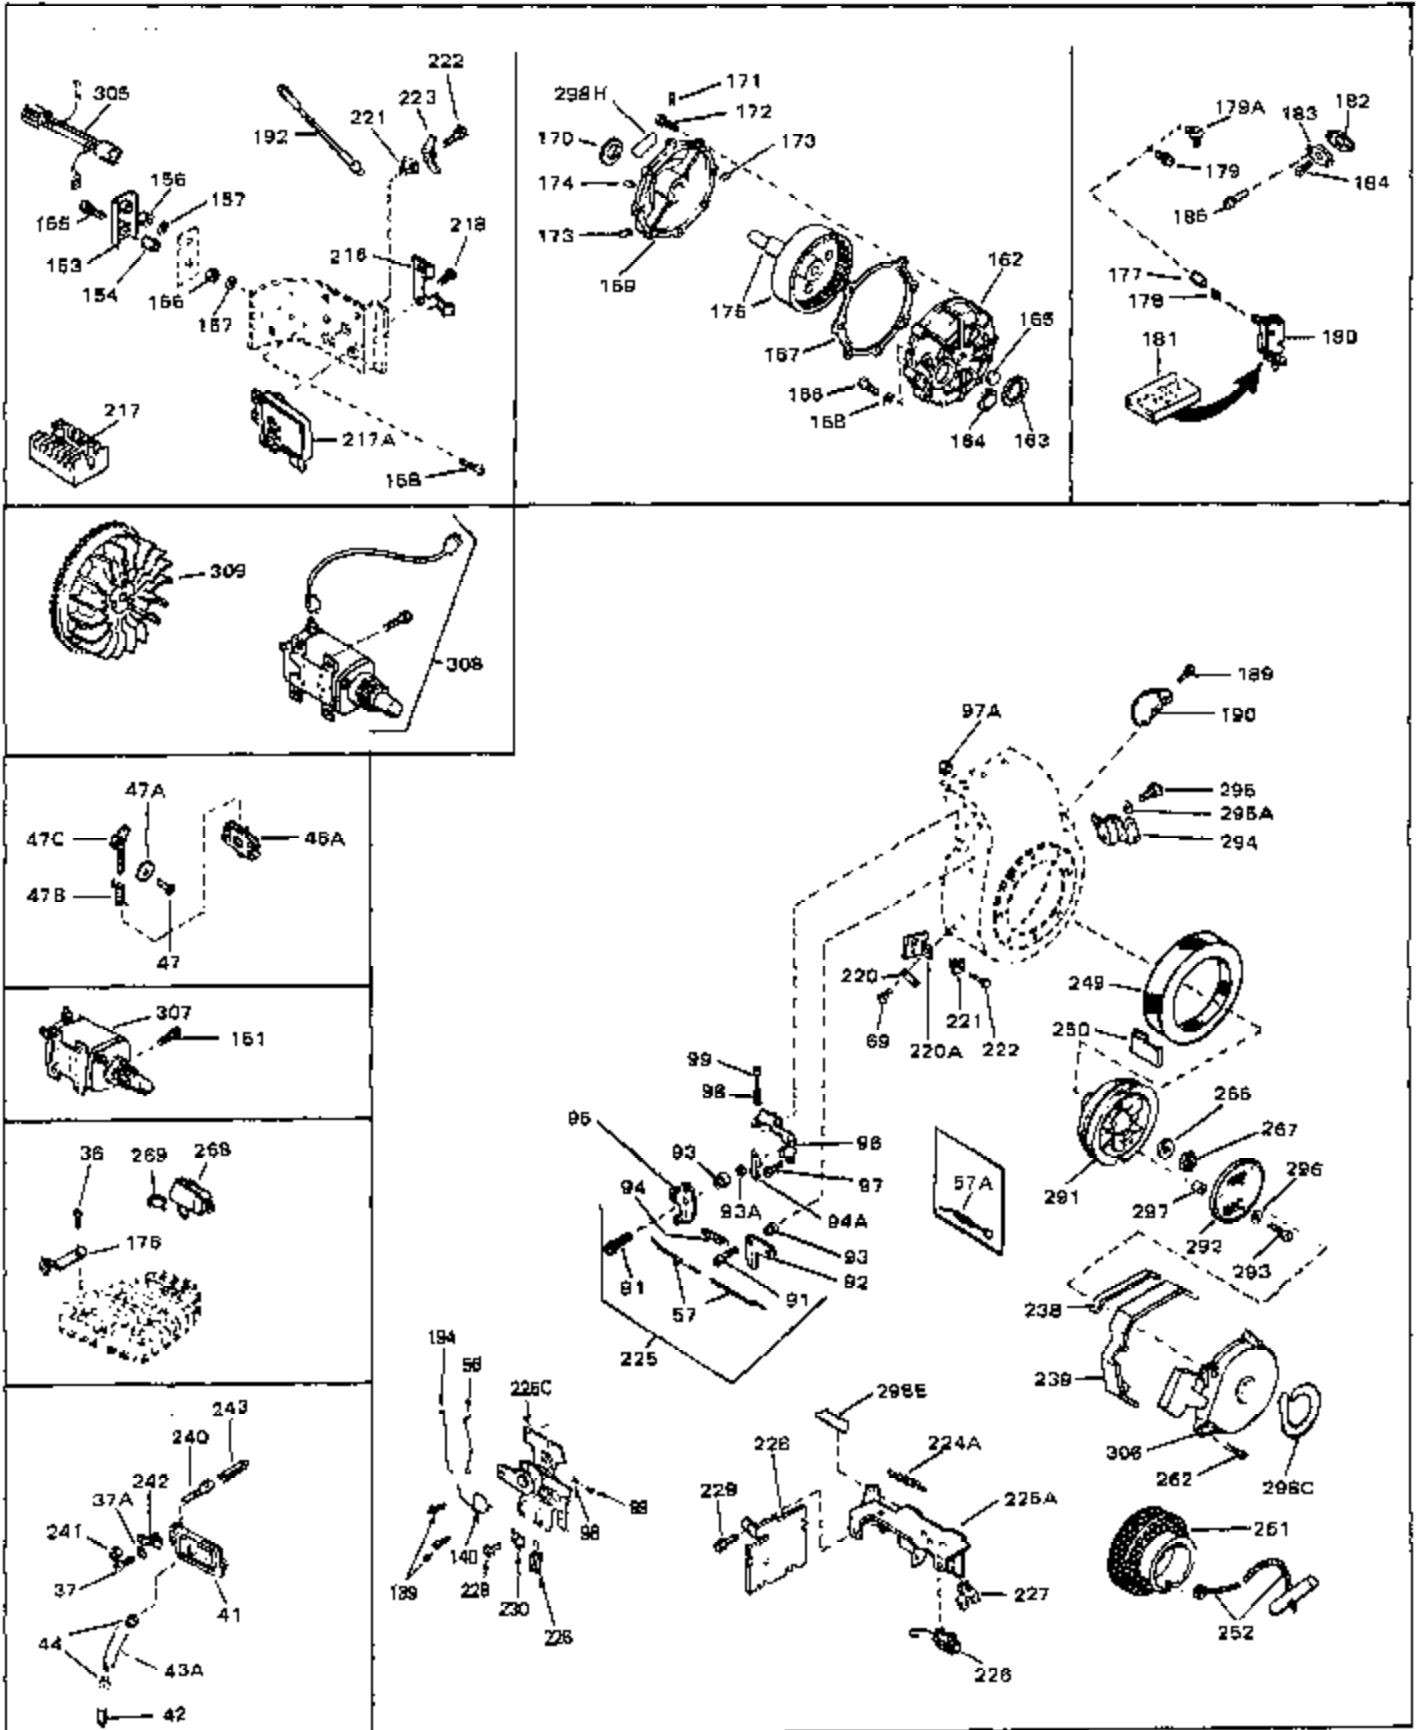

Ref #	Part Number	Qty	Description
36	650694A	0	Screw, Hex flange hd., 5/16-18 x 2
36	650695A	0	Screw, Hex flange hd., 5/16-18 x 2-1/4
36	650697A	0	Screw, Hex flange hd., 5/16-18 x 2-1/2
37	650128	0	Screw
37	650597	0	Screw, Hex washer hd., 10-24 x 5/8
37A	27261	0	Washer, Flat
41	28425	0	Cover, Valve chamber
56	30206	0	Link, Throttle
57	31879	0	Link, Governor lever to bellcrank
69	29747A	0	Screw
91	30312	0	Screw, Hex washer hd. Sems, 10-32 x 1/2
92	30712	0	Lever, Bellcrank
93A	28562	0	Bushing, Lever
93	29530	0	Bushing, Lever
94A	32977	0	Spring, Torsion
94	30202	0	Spring, Extension
95	30201A	0	Lever, Speed control
96	30199A	0	Bracket, Speed control
97A	33450	0	Nut, Lock
97	650399	0	Screw, Phil. fil. hd. Sems, 10-32 x 5/8
98	28569	0	Spring, Compression
98	31342	0	Spring, Compression
98	32924	0	Spring, Compression
99	29500	0	Screw, Fil. hd. mach., Sems, 8-32 x 3/4
99	650549	0	Screw
99	650688	0	Screw, Hex hd., 10-32 x 1-5/16" (Drilled
182	32683	0	Gasket, Fuel pump
183	32955	0	Cover, Fuel pump pad
184	9556	0	Plug, Oil drain (Sq. hd. pipe, 1/8-27)
185	30688	0	Screw, Hex hd. Sems, 1/4-20 x 1/2
225	730152	0	Control Assy., Speed
227	33177	0	Terminal
229	28942	0	Screw
230	27793	0	Clip, Conduit
262	29716	0	Screw
266	650815	0	Washer, Belleville
267	8115	0	Nut, Hex
305	33018	0	Harness, Adapter
306	590420	0	Starter, Rewind
308	32386	0	Starter Motor Kit (110-120 Volt)
308	32901	0	Starter Motor Kit (110-120 Volt)
308	33328	0	Starter Motor Kit (110-120 Volt)
308	33328A	0	Starter Motor Kit (110-120 Volt)
308	33518	0	Starter Motor Kit (110-120 Volt)
308	33518A	0	Starter Motor Kit (110-120 Volt)
308	33518B	0	Starter Motor Kit (110-120 Volt)
309	30811A	0	Flywheel