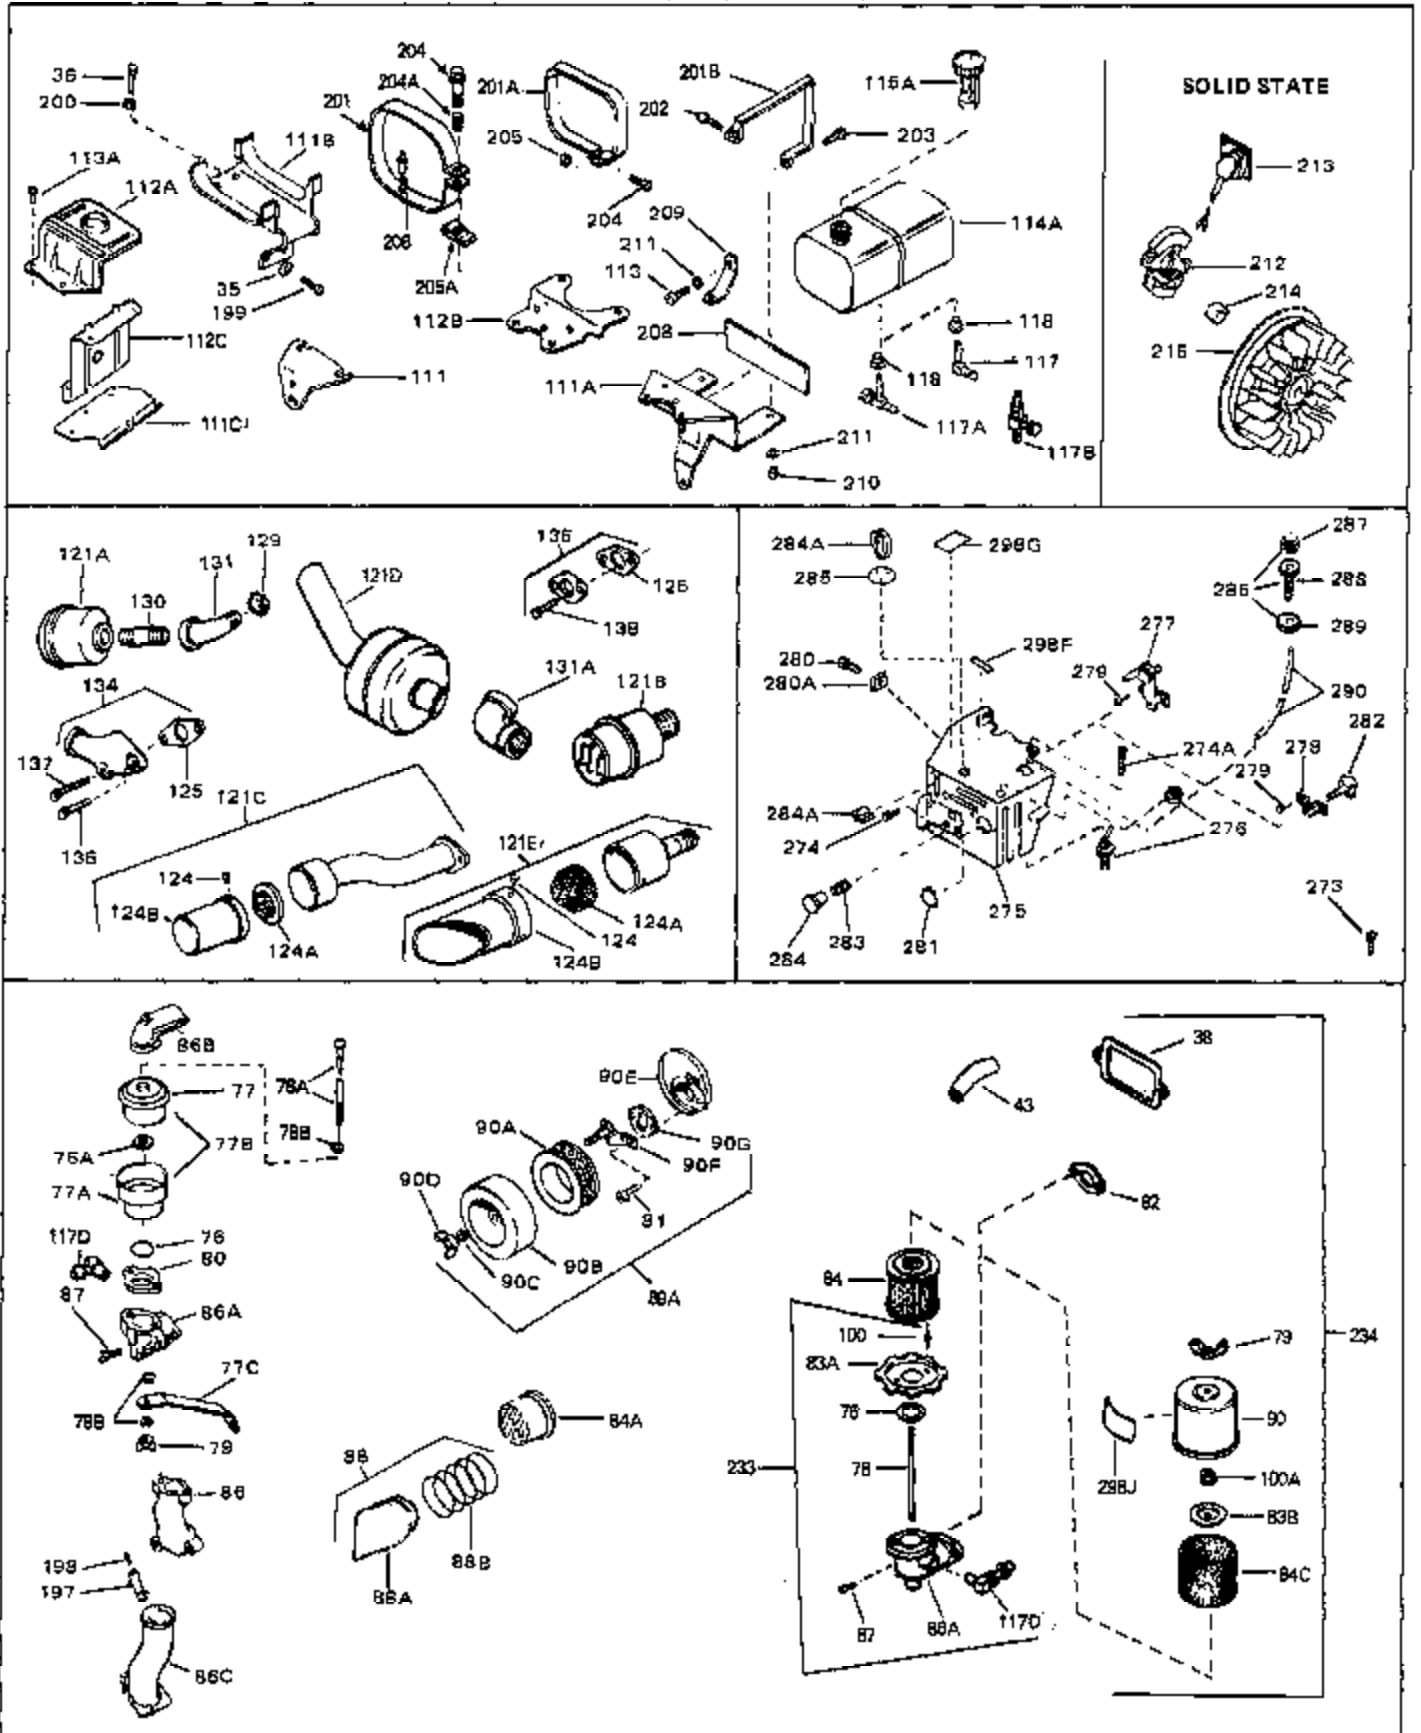

Ref #	Part Number	Qty	Description
35	26073	0	Washer, Connecting rod bolt
35	650570	0	Washer, Flat
35	650691	0	Washer, Flat
36	650694A	0	Screw, Hex flange hd., 5/16-18 x 2
36	650695A	0	Screw, Hex flange hd., 5/16-18 x 2-1/4
36	650697A	0	Screw, Hex flange hd., 5/16-18 x 2-1/2
38	27896	0	Gasket, Breather cover
43	27627	0	Tube, Breather
81	28820	0	Screw
81	30196	0	Screw
81	650521	0	Screw
82	27272	0	Gasket, Air cleaner
86A	34697	0	Elbow, Air cleaner
86	31988	0	Elbow, Air cleaner
87	650163	0	Screw, Fil. hd. Sems, 10-32 x 7/8
89A	730128	0	Cleaner Assy., Air
111A	31694	0	Bracket, Fuel tank
113	650561	0	Screw
117B	33053	0	Valve, Fuel strainer & shut-off
117	28584	0	Strainer & Elbow
121B	33287	0	Muffler
121E	391026	0	Muffler
124	650578	0	Screw
124A	33171	0	Screen, Muffler
124B	33185	0	Cover & Tube, Muffler
125	27930	0	Gasket, Exhaust
129	28443	0	Nut, Conduit (1/8" thick)
129	32862	0	Nut, Conduit (1/4" thick)
130	33426	0	Nipple, Pipe (4")
131A	32394	0	Elbow, Exhaust (90')
134	31288	0	Muffler Adapter Kit
135	730130	0	Muffler Adapter Kit
136	6021A	0	Screw, Hex flange hd., 5/16-18 x 1-1/2
137	650697A	0	Screw, Hex flange hd., 5/16-18 x 2-1/2
138	30196	0	Screw
201B	31697	0	Strap, Fuel tank
202	29212	0	Screw
203	6202	0	Screw
210	29752	0	Nut
233	34819	0	Elbow Assy., Air cleaner
234	730561	0	Air Cleaner Kit, Dual Element upright,
273	650687	0	Screw, Pan hd. self-tap, 10-32 x 5/16