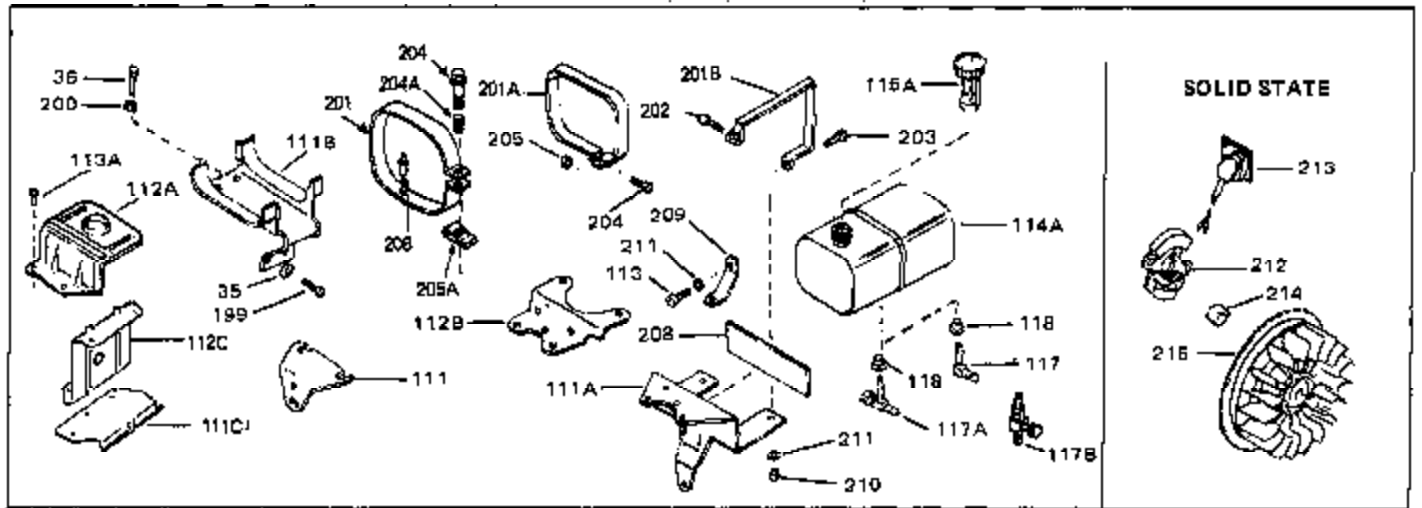

Ref #	Part Number	Qty	Description
35	26073	0	Washer, Connecting rod bolt
35	650570	0	Washer, Flat
35	650691	0	Washer, Flat
36	650694A	0	Screw, Hex flange hd., 5/16-18 x 2
36	650695A	0	Screw, Hex flange hd., 5/16-18 x 2-1/4
36	650697A	0	Screw, Hex flange hd., 5/16-18 x 2-1/2
38	27896	0	Gasket, Breather cover
43	27627	0	Tube, Breather
81	28820	0	Screw
81	30196	0	Screw
81	650521	0	Screw
82	27272	0	Gasket, Air cleaner
86A	34697	0	Elbow, Air cleaner
89A	730128	0	Cleaner Assy., Air
113	30688	0	Screw, Hex hd. Sems, 1/4-20 x 1/2
117B	33053	0	Valve, Fuel strainer & shut-off
121E	391026	0	Muffler
124A	33171	0	Screen, Muffler
124B	33185	0	Cover & Tube, Muffler
124	650578	0	Screw
125	27930	0	Gasket, Exhaust
134	31288	0	Muffler Adapter Kit
135	730130	0	Muffler Adapter Kit
136	6021A	0	Screw, Hex flange hd., 5/16-18 x 1-1/2
137	650697A	0	Screw, Hex flange hd., 5/16-18 x 2-1/2
138	30196	0	Screw
233	34819	0	Elbow Assy., Air cleaner
234	730561	0	Air Cleaner Kit, Dual Element upright,
273	650687	0	Screw, Pan hd. self-tap, 10-32 x 5/16