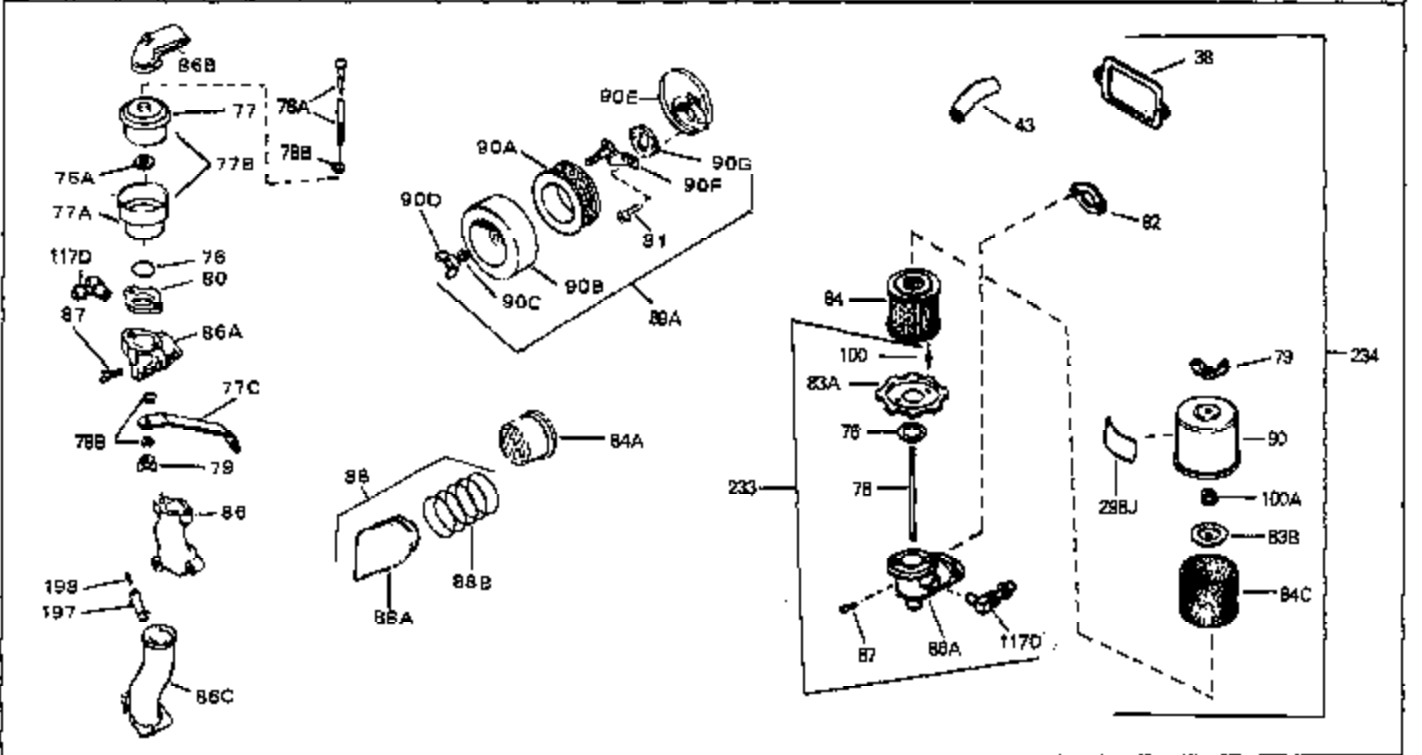

Ref #	Part Number	Qty	Description
35	26073	0	Washer, Connecting rod bolt
35	650570	0	Washer, Flat
35	650691	0	Washer, Flat
36	650694A	0	Screw, Hex flange hd., 5/16-18 x 2
36	650695A	0	Screw, Hex flange hd., 5/16-18 x 2-1/4
36	650697A	0	Screw, Hex flange hd., 5/16-18 x 2-1/2
38	27896	0	Gasket, Breather cover
43	27627	0	Tube, Breather
81	28820	0	Screw
81	30196	0	Screw
81	650521	0	Screw
82	27272	0	Gasket, Air cleaner
86A	34697	0	Elbow, Air cleaner
89A	730128	0	Cleaner Assy., Air
113	30688	0	Screw, Hex hd. Sems, 1/4-20 x 1/2
117B	33053	0	Valve, Fuel strainer & shut-off
121E	391026	0	Muffler
124A	33171	0	Screen, Muffler
124B	33185	0	Cover & Tube, Muffler
124	650578	0	Screw
125	27930	0	Gasket, Exhaust
134	31288	0	Muffler Adapter Kit
135	730130	0	Muffler Adapter Kit
136	6021A	0	Screw, Hex flange hd., 5/16-18 x 1-1/2
137	650697A	0	Screw, Hex flange hd., 5/16-18 x 2-1/2
138	30196	0	Screw
233	34819	0	Elbow Assy., Air cleaner
234	730561	0	Air Cleaner Kit, Dual Element upright,
273	650687	0	Screw, Pan hd. self-tap, 10-32 x 5/16