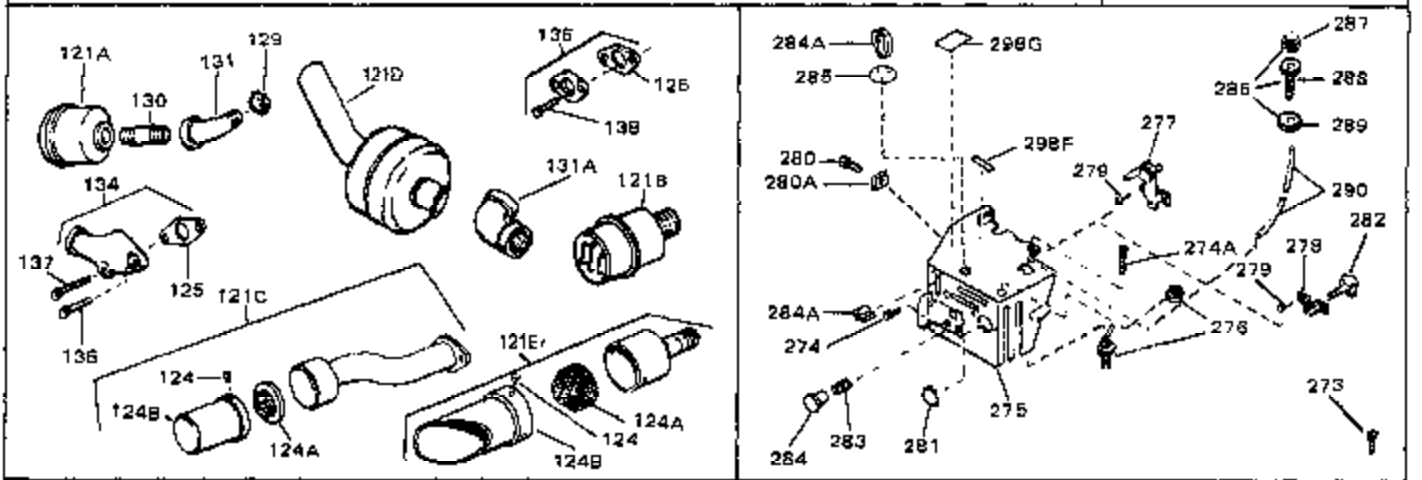

Ref #	Part Number	Qty	Description
35	26073	0	Washer, Connecting rod bolt
35	650570	0	Washer, Flat
35	650691	0	Washer, Flat
36	650694A	0	Screw, Hex flange hd., 5/16-18 x 2
36	650695A	0	Screw, Hex flange hd., 5/16-18 x 2-1/4
36	650697A	0	Screw, Hex flange hd., 5/16-18 x 2-1/2
38	27896	0	Gasket, Breather cover
43	27627	0	Tube, Breather
81	28820	0	Screw
81	30196	0	Screw
81	650521	0	Screw
82	27272	0	Gasket, Air cleaner
86A	34697	0	Elbow, Air cleaner
89A	730128	0	Cleaner Assy., Air
113	30688	0	Screw, Hex hd. Sems, 1/4-20 x 1/2
117B	33053	0	Valve, Fuel strainer & shut-off
121E	391026	0	Muffler
124A	33171	0	Screen, Muffler
124B	33185	0	Cover & Tube, Muffler
124	650578	0	Screw
125	27930	0	Gasket, Exhaust
134	31288	0	Muffler Adapter Kit
135	730130	0	Muffler Adapter Kit
136	6021A	0	Screw, Hex flange hd., 5/16-18 x 1-1/2
137	650697A	0	Screw, Hex flange hd., 5/16-18 x 2-1/2
138	30196	0	Screw
233	34819	0	Elbow Assy., Air cleaner
234	730561	0	Air Cleaner Kit, Dual Element upright,
273	650687	0	Screw, Pan hd. self-tap, 10-32 x 5/16