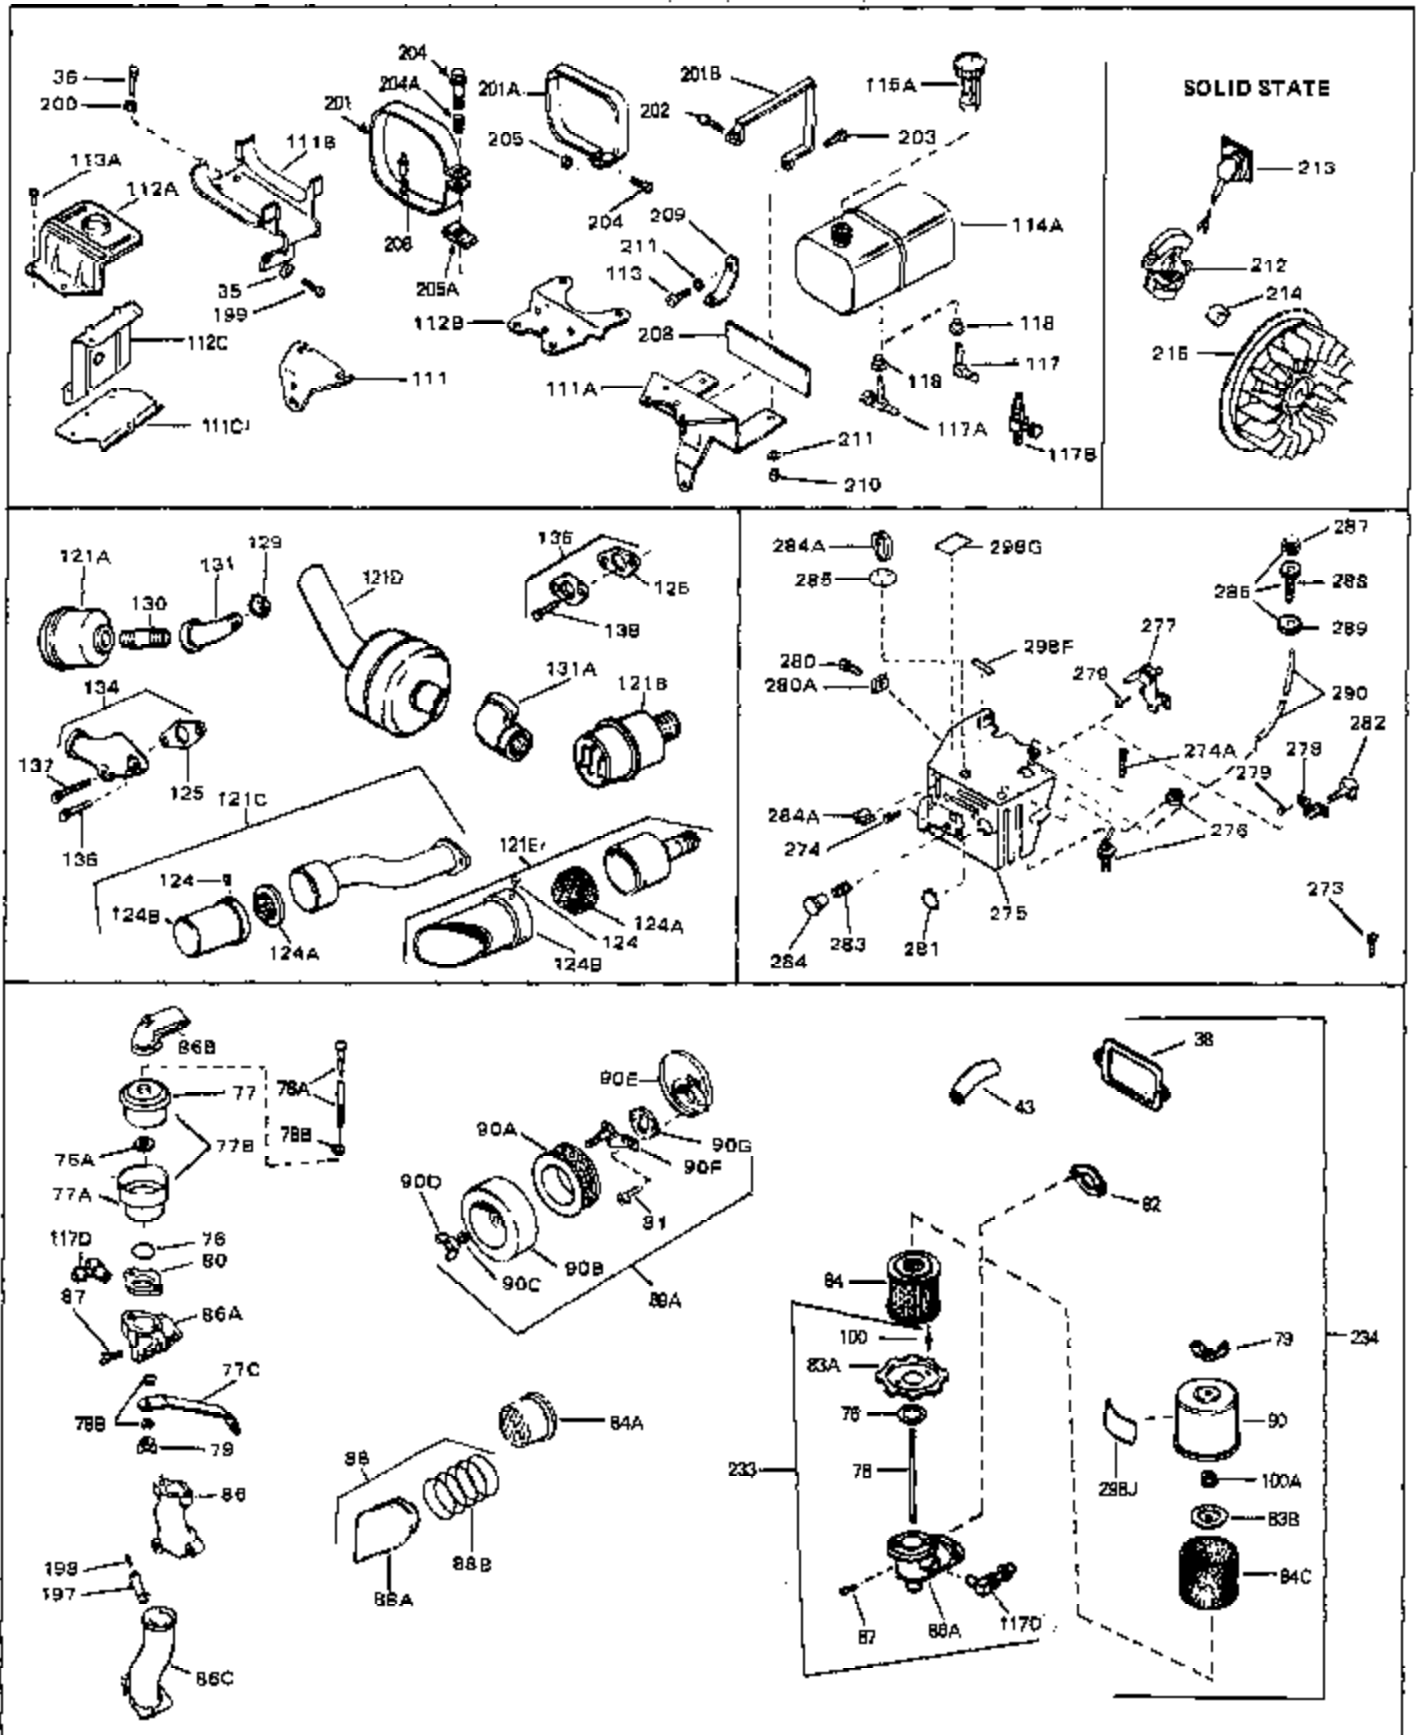

Ref #	Part Number	Qty	Description
35	26073	0	Washer, Connecting rod bolt
35	650570	0	Washer, Flat
35	650691	0	Washer, Flat
36	650694A	0	Screw, Hex flange hd., 5/16-18 x 2
36	650695A	0	Screw, Hex flange hd., 5/16-18 x 2-1/4
36	650697A	0	Screw, Hex flange hd., 5/16-18 x 2-1/2
38	27896	0	Gasket, Breather cover
43	27627	0	Tube, Breather
81	28820	0	Screw
81	30196	0	Screw
81	650521	0	Screw
82	27272	0	Gasket, Air cleaner
86A	34697	0	Elbow, Air cleaner
89A	730128	0	Cleaner Assy., Air
113	30688	0	Screw, Hex hd. Sems, 1/4-20 x 1/2
117B	33053	0	Valve, Fuel strainer & shut-off
121E	391026	0	Muffler
124A	33171	0	Screen, Muffler
124B	33185	0	Cover & Tube, Muffler
124	650578	0	Screw
125	27930	0	Gasket, Exhaust
134	31288	0	Muffler Adapter Kit
135	730130	0	Muffler Adapter Kit
136	6021A	0	Screw, Hex flange hd., 5/16-18 x 1-1/2
137	650697A	0	Screw, Hex flange hd., 5/16-18 x 2-1/2
138	30196	0	Screw
233	34819	0	Elbow Assy., Air cleaner
234	730561	0	Air Cleaner Kit, Dual Element upright,
273	650687	0	Screw, Pan hd. self-tap, 10-32 x 5/16