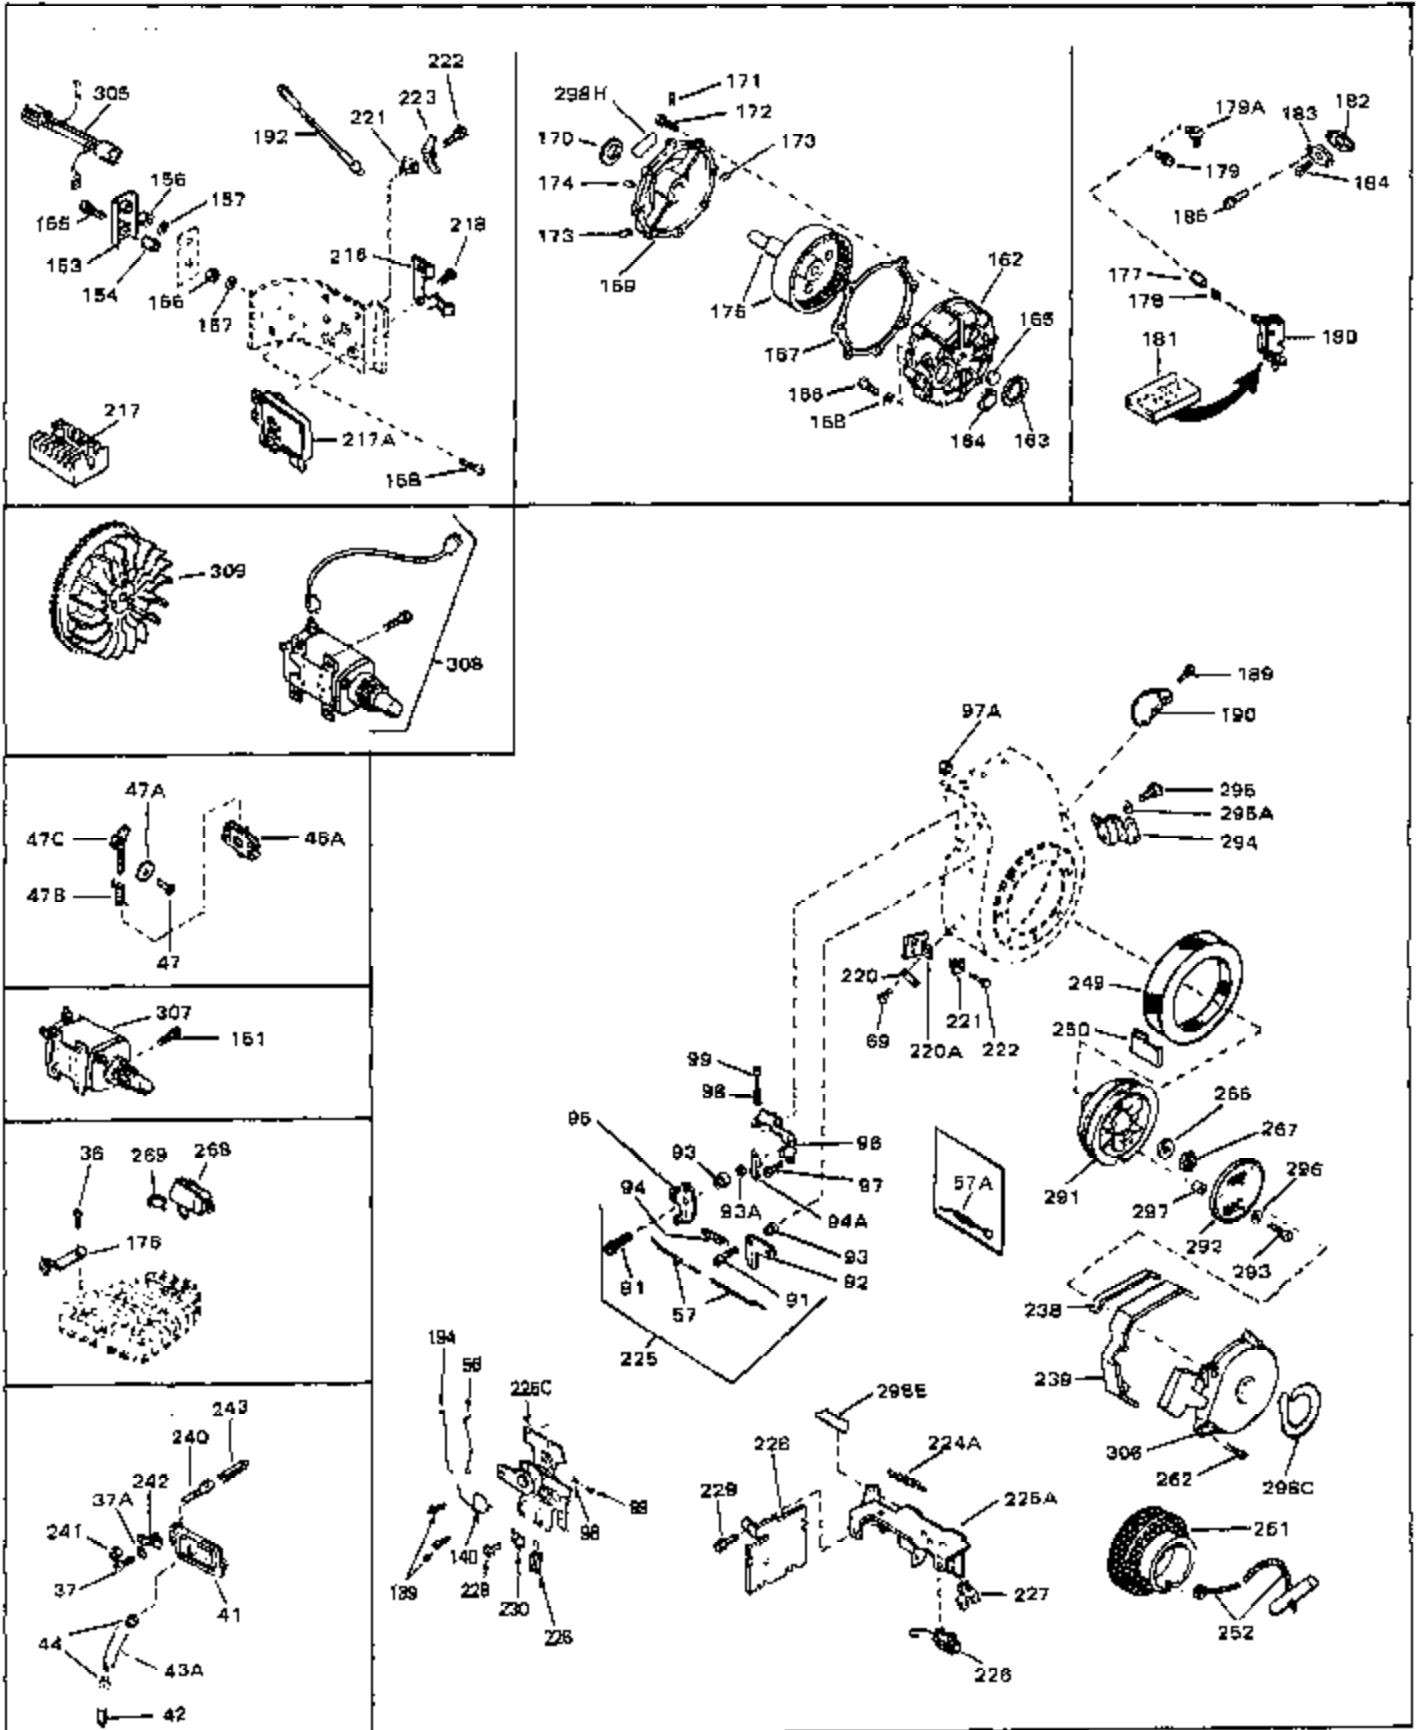

Ref #	Part Number	Qty	Description
36	650694A	0	Screw, Hex flange hd., 5/16-18 x 2
36	650695A	0	Screw, Hex flange hd., 5/16-18 x 2-1/4
36	650697A	0	Screw, Hex flange hd., 5/16-18 x 2-1/2
37	650128	0	Screw
37	650597	0	Screw, Hex washer hd., 10-24 x 5/8
37A	27261	0	Washer, Flat
41	28425	0	Cover, Valve chamber
56	30206	0	Link, Throttle
57	31879	0	Link, Governor lever to bellcrank
69	29747A	0	Screw
91	30312	0	Screw, Hex washer hd. Sems, 10-32 x 1/2
92	30712	0	Lever, Bellcrank
93A	28562	0	Bushing, Lever
93	29530	0	Bushing, Lever
94A	32977	0	Spring, Torsion
94	30202	0	Spring, Extension
95	30201A	0	Lever, Speed control
96	30199A	0	Bracket, Speed control
97	650399	0	Screw, Phil. fil. hd. Sems, 10-32 x 5/8
97A	33450	0	Nut, Lock
98	28569	0	Spring, Compression
98	31342	0	Spring, Compression
98	32924	0	Spring, Compression
99	29500	0	Screw, Fil. hd. mach., Sems, 8-32 x 3/4
99	650549	0	Screw
99	650688	0	Screw, Hex hd., 10-32 x 1-5/16" (Drilled
182	32683	0	Gasket, Fuel pump
183	32955	0	Cover, Fuel pump pad
184	9556	0	Plug, Oil drain (Sq. hd. pipe, 1/8-27)
185	30688	0	Screw, Hex hd. Sems, 1/4-20 x 1/2
221	28545	0	Grommet, Plastic
222	650643	0	Screw
223	33356	0	Terminal, Ground
225	730152	0	Control Assy., Speed
227	33177	0	Terminal
229	28942	0	Screw
230	27793	0	Clip, Conduit
262	29716	0	Screw
266	650815	0	Washer, Belleville
267	8115	0	Nut, Hex
305	33018	0	Harness, Adapter
306	590420	0	Starter, Rewind
308	32386	0	Starter Motor Kit (110-120 Volt)
308	32901	0	Starter Motor Kit (110-120 Volt)
308	33328	0	Starter Motor Kit (110-120 Volt)
308	33328A	0	Starter Motor Kit (110-120 Volt)
308	33518	0	Starter Motor Kit (110-120 Volt)
308	33518A	0	Starter Motor Kit (110-120 Volt)
308	33518B	0	Starter Motor Kit (110-120 Volt)
309	30811A	0	Flywheel