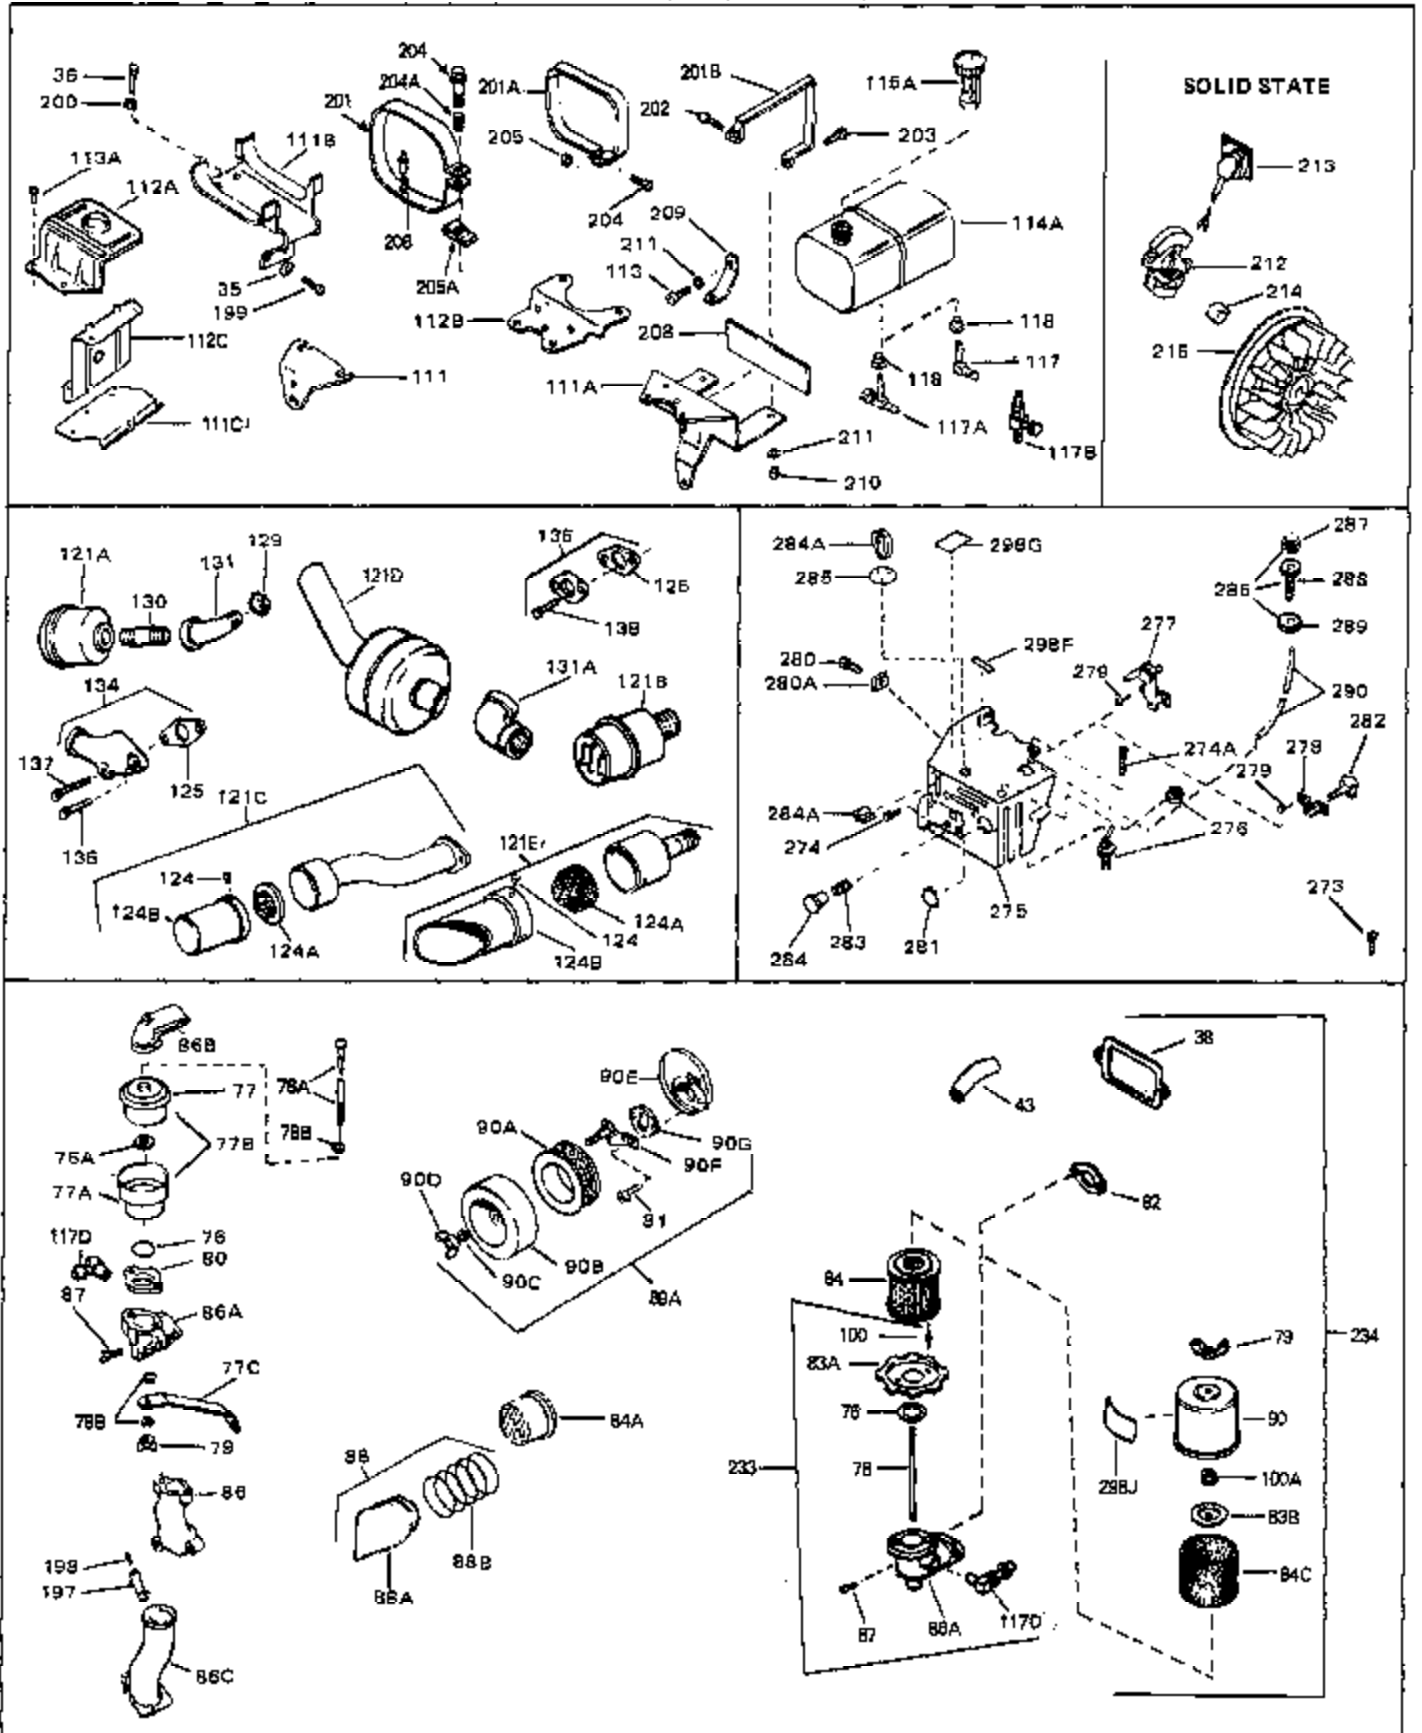

Ref #	Part Number	Qty	Description
35	26073	0	Washer, Connecting rod bolt
35	650570	0	Washer, Flat
35	650691	0	Washer, Flat
36	650694A	0	Screw, Hex flange hd., 5/16-18 x 2
36	650695A	0	Screw, Hex flange hd., 5/16-18 x 2-1/4
36	650697A	0	Screw, Hex flange hd., 5/16-18 x 2-1/2
38	27896	0	Gasket, Breather cover
43	27627	0	Tube, Breather
81	28820	0	Screw
81	30196	0	Screw
81	650521	0	Screw
82	27272	0	Gasket, Air cleaner
86A	34697	0	Elbow, Air cleaner
89A	730128	0	Cleaner Assy., Air
111A	31694	0	Bracket, Fuel tank
113	650561	0	Screw
117B	33053	0	Valve, Fuel strainer & shut-off
117	28584	0	Strainer & Elbow
121C	33335	0	Muffler
121E	391026	0	Muffler
124A	33171	0	Screen, Muffler
124B	33185	0	Cover & Tube, Muffler
124	650578	0	Screw
125	27930	0	Gasket, Exhaust
134	31288	0	Muffler Adapter Kit
135	730130	0	Muffler Adapter Kit
136	6021A	0	Screw, Hex flange hd., 5/16-18 x 1-1/2
137	650697A	0	Screw, Hex flange hd., 5/16-18 x 2-1/2
138	30196	0	Screw
201B	31697	0	Strap, Fuel tank
202	29212	0	Screw
203	6202	0	Screw
210	29752	0	Nut
233	34819	0	Elbow Assy., Air cleaner
234	730561	0	Air Cleaner Kit, Dual Element upright,
273	650687	0	Screw, Pan hd. self-tap, 10-32 x 5/16