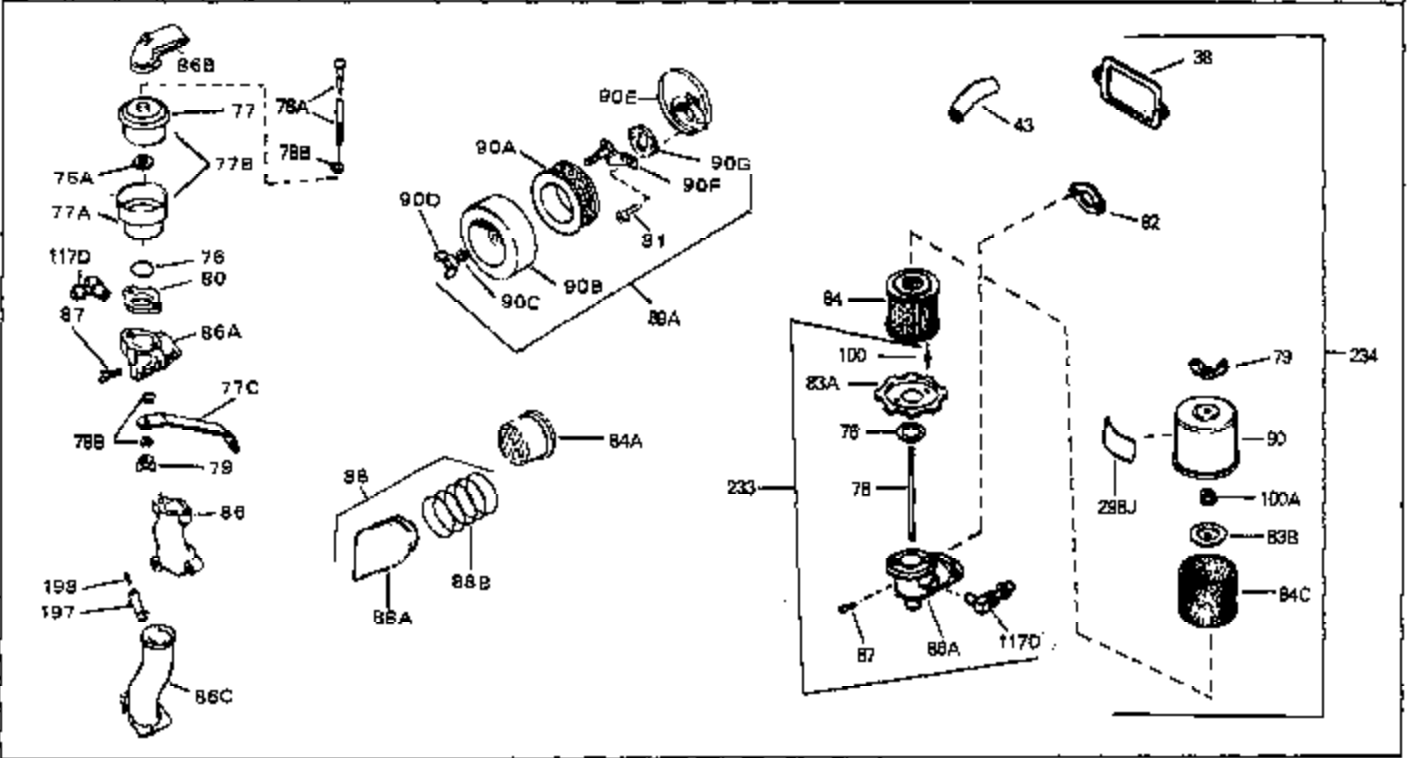

Ref #	Part Number	Qty	Description
35	26073	0	Washer, Connecting rod bolt
35	650570	0	Washer, Flat
35	650691	0	Washer, Flat
36	650694A	0	Screw, Hex flange hd., 5/16-18 x 2
36	650695A	0	Screw, Hex flange hd., 5/16-18 x 2-1/4
36	650697A	0	Screw, Hex flange hd., 5/16-18 x 2-1/2
38	27896	0	Gasket, Breather cover
43	27627	0	Tube, Breather
81	28820	0	Screw
81	30196	0	Screw
81	650521	0	Screw
82	27272	0	Gasket, Air cleaner
86A	34697	0	Elbow, Air cleaner
89A	730128	0	Cleaner Assy., Air
111A	31694	0	Bracket, Fuel tank
113	650561	0	Screw
117	28584	0	Strainer & Elbow
117B	33053	0	Valve, Fuel strainer & shut-off
121E	391026	0	Muffler
124A	33171	0	Screen, Muffler
124B	33185	0	Cover & Tube, Muffler
124	650578	0	Screw
125	27930	0	Gasket, Exhaust
134	31288	0	Muffler Adapter Kit
135	730130	0	Muffler Adapter Kit
136	6021A	0	Screw, Hex flange hd., 5/16-18 x 1-1/2
137	650697A	0	Screw, Hex flange hd., 5/16-18 x 2-1/2
138	30196	0	Screw
201B	31697	0	Strap, Fuel tank
202	29212	0	Screw
203	6202	0	Screw
210	29752	0	Nut
233	34819	0	Elbow Assy., Air cleaner
234	730561	0	Air Cleaner Kit, Dual Element upright,
273	650687	0	Screw, Pan hd. self-tap, 10-32 x 5/16