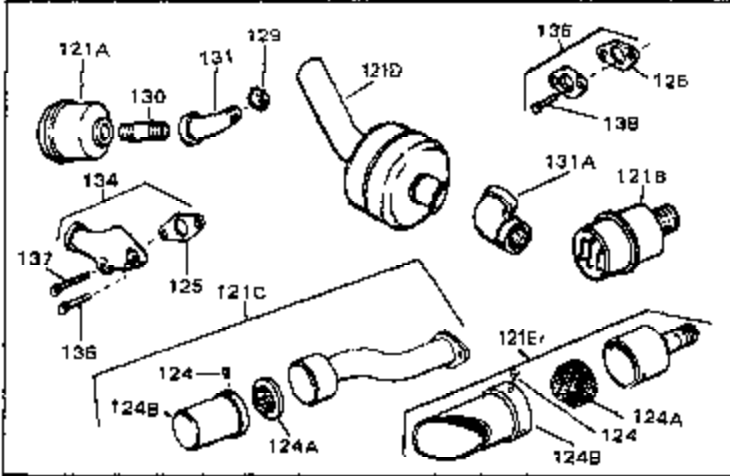

Ref #	Part Number	Qty	Description
35	26073	0	Washer, Connecting rod bolt
35	650570	0	Washer, Flat
35	650691	0	Washer, Flat
36	650694A	0	Screw, Hex flange hd., 5/16-18 x 2
36	650695A	0	Screw, Hex flange hd., 5/16-18 x 2-1/4
36	650697A	0	Screw, Hex flange hd., 5/16-18 x 2-1/2
38	27896	0	Gasket, Breather cover
43	27627	0	Tube, Breather
81	28820	0	Screw
81	30196	0	Screw
81	650521	0	Screw
82	27272	0	Gasket, Air cleaner
86A	34697	0	Elbow, Air cleaner
89A	730128	0	Cleaner Assy., Air
111A	31694	0	Bracket, Fuel tank
113	650561	0	Screw
117	28584	0	Strainer & Elbow
117B	33053	0	Valve, Fuel strainer & shut-off
121E	391026	0	Muffler
124A	33171	0	Screen, Muffler
124B	33185	0	Cover & Tube, Muffler
124	650578	0	Screw
125	27930	0	Gasket, Exhaust
134	31288	0	Muffler Adapter Kit
135	730130	0	Muffler Adapter Kit
136	6021A	0	Screw, Hex flange hd., 5/16-18 x 1-1/2
137	650697A	0	Screw, Hex flange hd., 5/16-18 x 2-1/2
138	30196	0	Screw
201B	31697	0	Strap, Fuel tank
202	29212	0	Screw
203	6202	0	Screw
210	29752	0	Nut
233	34819	0	Elbow Assy., Air cleaner
234	730561	0	Air Cleaner Kit, Dual Element upright,
273	650687	0	Screw, Pan hd. self-tap, 10-32 x 5/16