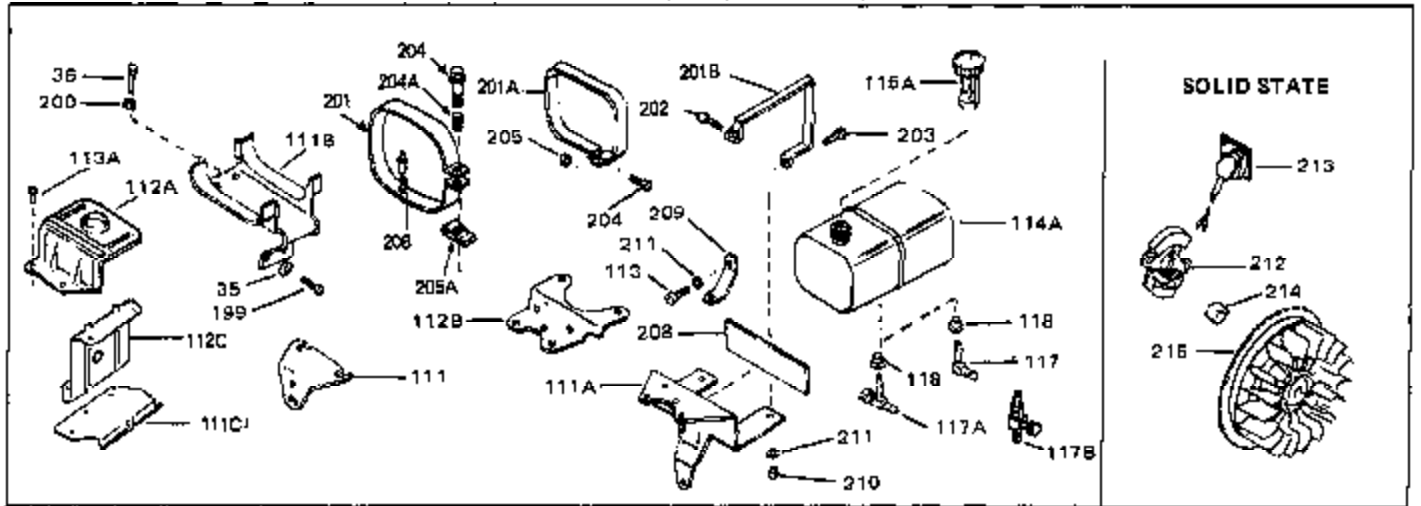

Ref #	Part Number	Qty	Description
35	26073	0	Washer, Connecting rod bolt
35	650570	0	Washer, Flat
35	650691	0	Washer, Flat
36	650694A	0	Screw, Hex flange hd., 5/16-18 x 2
36	650695A	0	Screw, Hex flange hd., 5/16-18 x 2-1/4
36	650697A	0	Screw, Hex flange hd., 5/16-18 x 2-1/2
38	27896	0	Gasket, Breather cover
43	27627	0	Tube, Breather
81	28820	0	Screw
81	30196	0	Screw
81	650521	0	Screw
82	27272	0	Gasket, Air cleaner
86A	34697	0	Elbow, Air cleaner
89A	730128	0	Cleaner Assy., Air
111A	31694	0	Bracket, Fuel tank
113	650561	0	Screw
117	28584	0	Strainer & Elbow
117B	33053	0	Valve, Fuel strainer & shut-off
121E	391026	0	Muffler
124A	33171	0	Screen, Muffler
124B	33185	0	Cover & Tube, Muffler
124	650578	0	Screw
125	27930	0	Gasket, Exhaust
134	31288	0	Muffler Adapter Kit
135	730130	0	Muffler Adapter Kit
136	6021A	0	Screw, Hex flange hd., 5/16-18 x 1-1/2
137	650697A	0	Screw, Hex flange hd., 5/16-18 x 2-1/2
138	30196	0	Screw
201B	31697	0	Strap, Fuel tank
202	29212	0	Screw
203	6202	0	Screw
210	29752	0	Nut
233	34819	0	Elbow Assy., Air cleaner
234	730561	0	Air Cleaner Kit, Dual Element upright,
273	650687	0	Screw, Pan hd. self-tap, 10-32 x 5/16