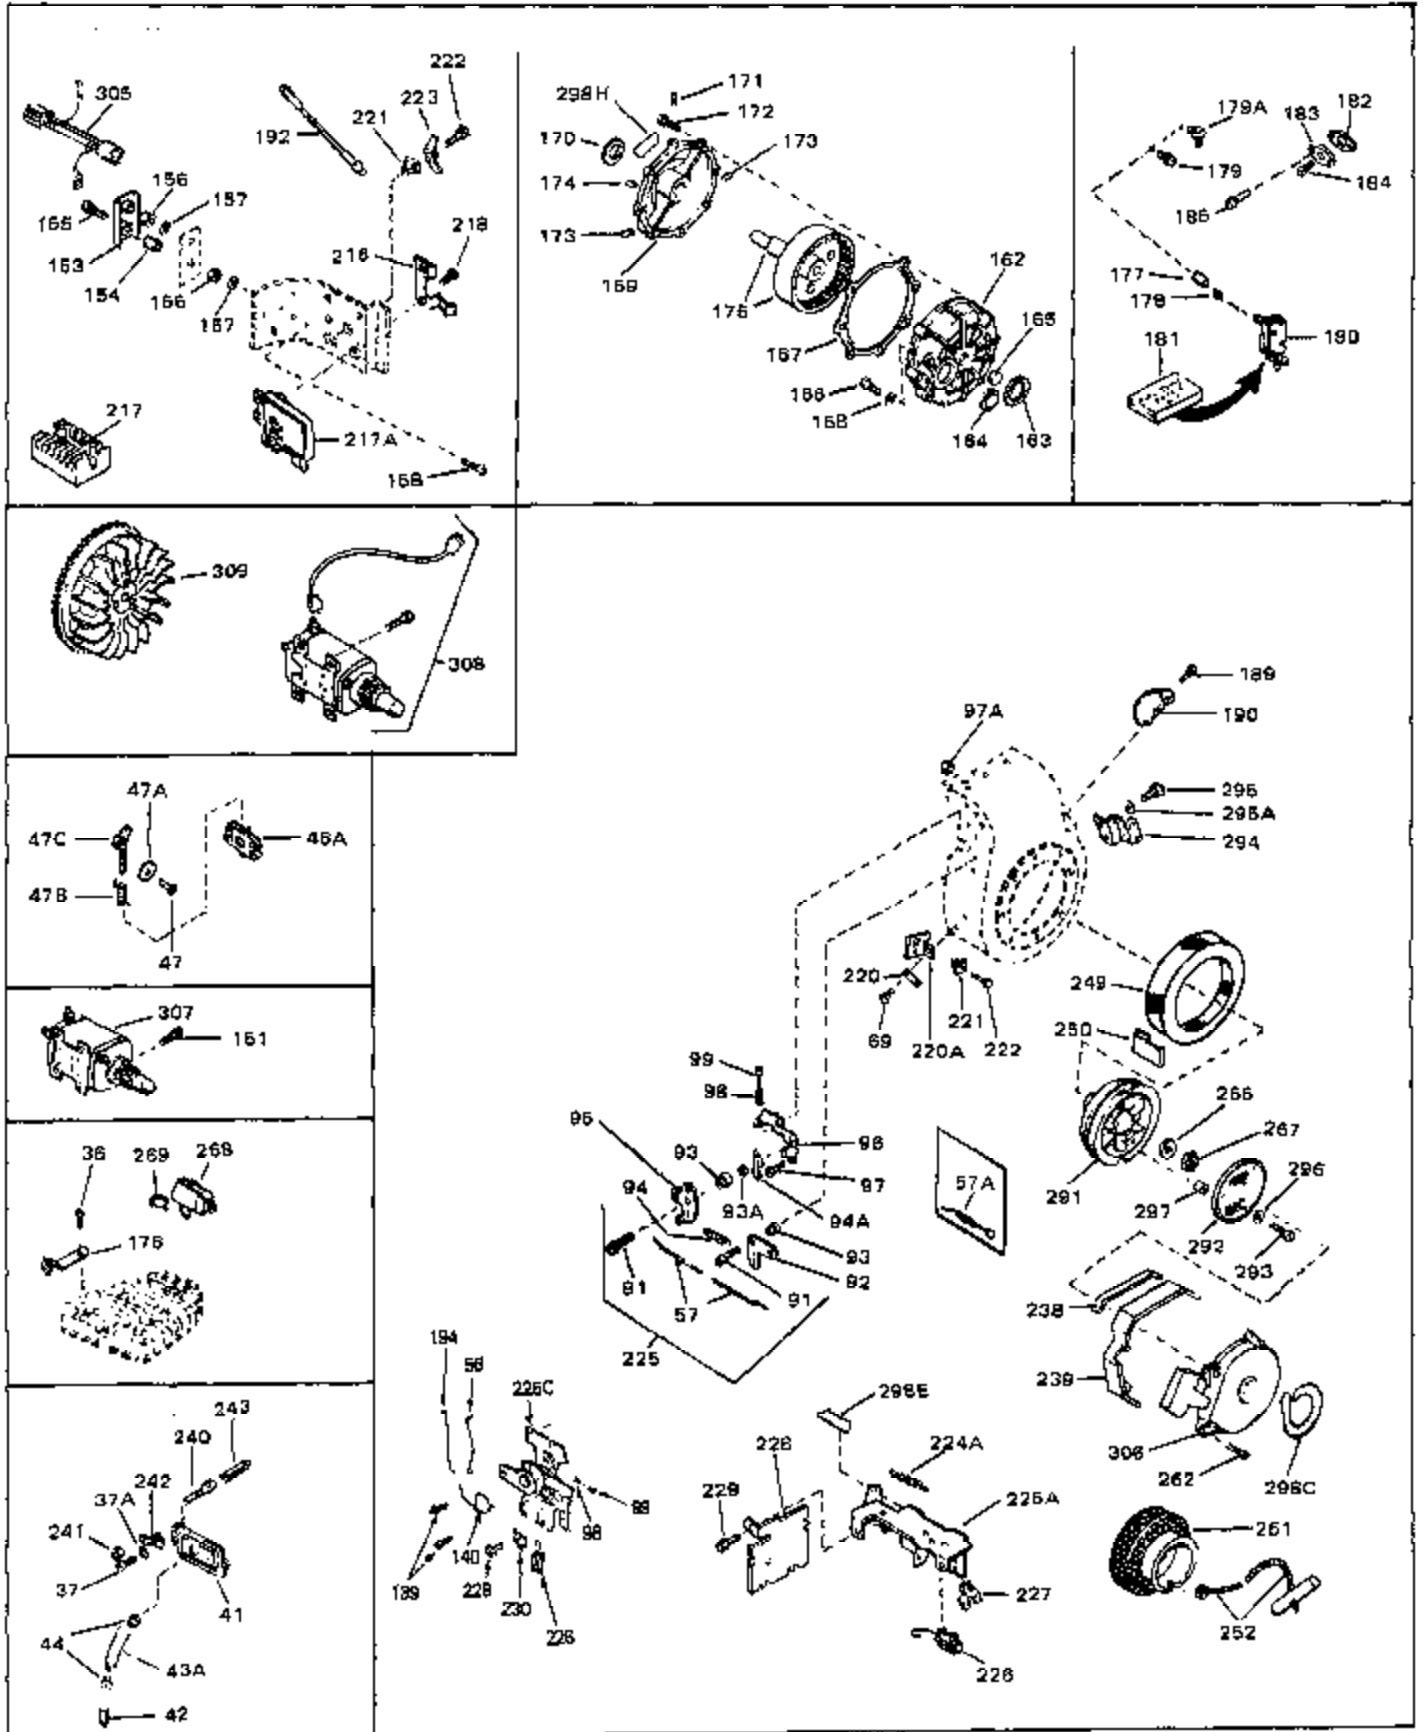

Ref #	Part Number	Qty	Description
36	650694A	0	Screw, Hex flange hd., 5/16-18 x 2
36	650695A	0	Screw, Hex flange hd., 5/16-18 x 2-1/4
36	650697A	0	Screw, Hex flange hd., 5/16-18 x 2-1/2
37	650128	0	Screw
37	650597	0	Screw, Hex washer hd., 10-24 x 5/8
37A	27261	0	Washer, Flat
41	28425	0	Cover, Valve chamber
56	30824	0	Link, Throttle
69	29747A	0	Screw
98	28569	0	Spring, Compression
98	31342	0	Spring, Compression
98	32924	0	Spring, Compression
99	650688	0	Screw, Hex hd., 10-32 x 1-5/16" (Drilled
99	29500	0	Screw, Fil. hd. mach., Sems, 8-32 x 3/4
99	650549	0	Screw
182	32683	0	Gasket, Fuel pump
183	32955	0	Cover, Fuel pump pad
184	9556	0	Plug, Oil drain (Sq. hd. pipe, 1/8-27)
185	30688	0	Screw, Hex hd. Sems, 1/4-20 x 1/2
189	650736	0	Screw
190	33013	0	Cover, Starter bubble
224A	30826	0	Spring, Extension
225A	33109A	0	Control Assy., Speed (Manual)
225	730152	0	Control Assy., Speed
226	610973	0	Terminal Assy.
227	33177	0	Terminal
238	32576	0	Seal, Snow guard
239	31680	0	Guard, Starter
262	29716	0	Screw
266	650815	0	Washer, Belleville
267	8115	0	Nut, Hex
298E	31683	0	Decal, Choke
305	33018	0	Harness, Adapter
306	590473	0	Starter, Rewind
308	32386	0	Starter Motor Kit (110-120 Volt)
308	32901	0	Starter Motor Kit (110-120 Volt)
308	33328	0	Starter Motor Kit (110-120 Volt)
308	33328A	0	Starter Motor Kit (110-120 Volt)
308	33518	0	Starter Motor Kit (110-120 Volt)
308	33518A	0	Starter Motor Kit (110-120 Volt)
308	33518B	0	Starter Motor Kit (110-120 Volt)
309	30811A	0	Flywheel