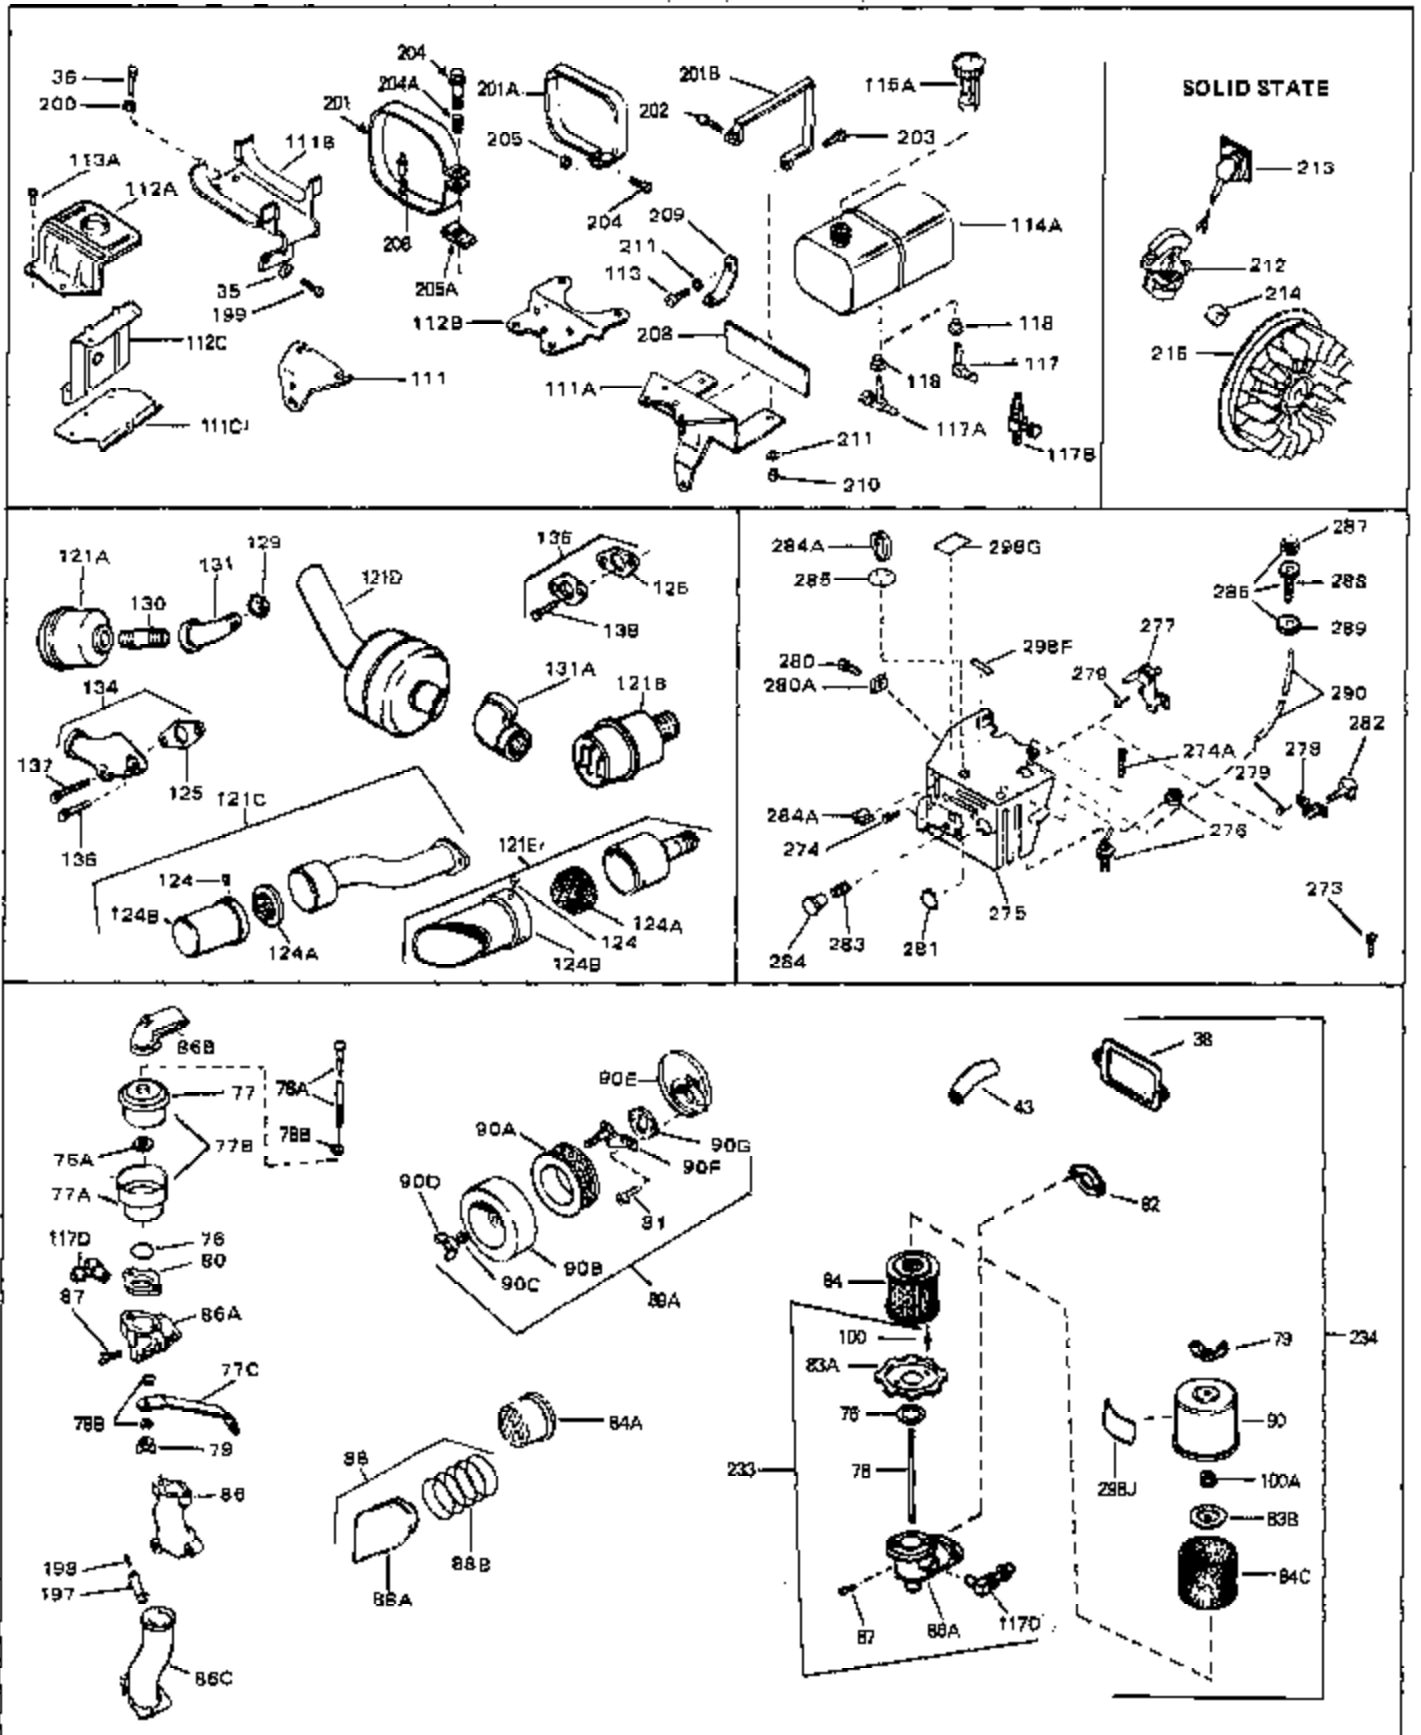

Ref #	Part Number	Qty	Description
35	26073	0	Washer, Connecting rod bolt
35	650570	0	Washer, Flat
35	650691	0	Washer, Flat
36	650694A	0	Screw, Hex flange hd., 5/16-18 x 2
36	650695A	0	Screw, Hex flange hd., 5/16-18 x 2-1/4
36	650697A	0	Screw, Hex flange hd., 5/16-18 x 2-1/2
38	27896	0	Gasket, Breather cover
43	27627	0	Tube, Breather
81	28820	0	Screw
81	30196	0	Screw
81	650521	0	Screw
86A	34697	0	Elbow, Air cleaner
89A	730128	0	Cleaner Assy., Air
111A	33353	0	Bracket, Lower fuel tank
112A	33352A	0	Bracket, Upper fuel tank
113A	650273	0	Screw
113	650561	0	Screw
117B	33053	0	Valve, Fuel strainer & shut-off
117A	33351	0	Valve, Fuel shut-off
118	33679	0	Bushing, Fuel fitting
121E	391026	0	Muffler
124A	33171	0	Screen, Muffler
124B	33185	0	Cover & Tube, Muffler
124	650578	0	Screw
125	27930	0	Gasket, Exhaust
134	31288	0	Muffler Adapter Kit
135	730130	0	Muffler Adapter Kit
136	6021A	0	Screw, Hex flange hd., 5/16-18 x 1-1/2
137	650697A	0	Screw, Hex flange hd., 5/16-18 x 2-1/2
138	30196	0	Screw
233	34819	0	Elbow Assy., Air cleaner
234	730561	0	Air Cleaner Kit, Dual Element upright,
273	650687	0	Screw, Pan hd. self-tap, 10-32 x 5/16
274	650257	0	Screw, Pan hd. Sems, 8-32 x 5/16
274A	650765	0	Screw, Hex washer hd. self-drilling, 10-32 x
275	33134	0	Cover, Carburetor
278	32398	0	Bracket, Choke
279	28820	0	Screw
280A	650764	0	"U" Clip Nut
280	650760	0	Screw
282	32397	0	Plate Assy., Choke
283	32399	0	Spring, Choke knob
284	32400	0	Knob, Choke
298F	31844	0	Decal, Operation