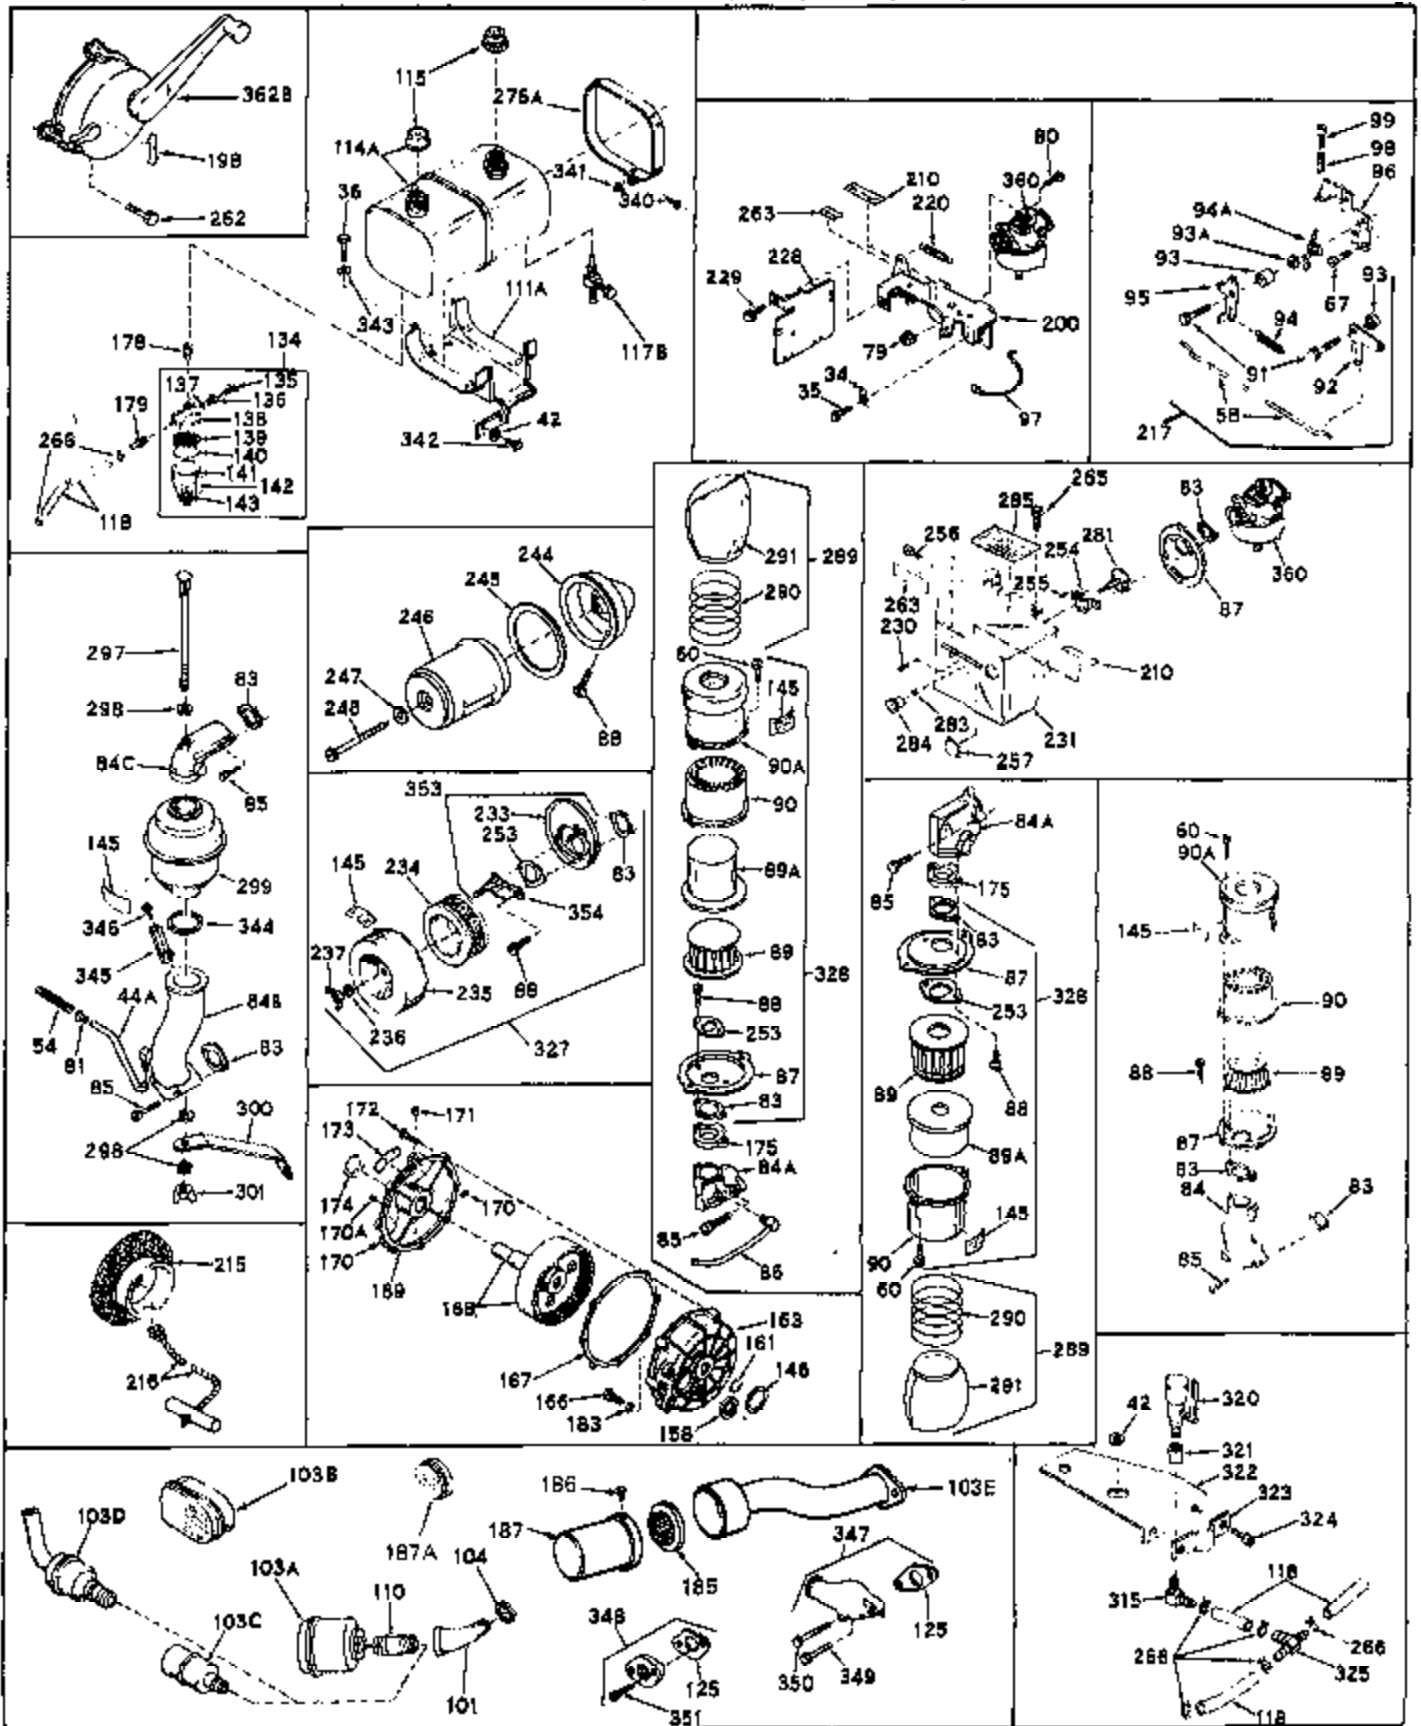

Ref #	Part Number	Qty	Description
34	27793	0	Clip, Conduit
35	28942	0	Screw
36	650694	0	Screw, Hex hd. cap, 5/16-18 x 2
36	650695	0	Screw, Hex hd. cap, 5/16-18 x 2-1/4 (Grade 8
36	650697	0	Screw, Hex hd. cap, 5/16-18 x 2-1/2
42	26073	0	Washer, Connecting rod bolt
54	28819	0	Spring, Fuel line
54	31778	0	Spring, Coil
58	31879	0	Link, Governor lever to bellcrank
60	650152	0	Screw
67	650399	0	Screw, Phil. fil. hd. Sems, 10-32 x 5/8
79	29752	0	Nut
80	650572	0	Screw
83	27272	0	Gasket, Air cleaner
85	29786	0	Screw
85	650163	0	Screw, Fil. hd. Sems, 10-32 x 7/8
85	650416	0	Screw, Rd. hd. Sems, 10-32 x 1
85	650605	0	Screw
87	31691	0	Bracket, Air cleaner
88	28820	0	Screw
88	650399	0	Screw, Phil. fil. hd. Sems, 10-32 x 5/8
88	650521	0	Screw
89	30727	0	Element, Air cleaner
90A	31715	0	Body, Air cleaner
91	30312	0	Screw, Hex washer hd. Sems, 10-32 x 1/2
92	30712	0	Lever, Bellcrank
93	29530	0	Bushing, Lever
93A	28562	0	Bushing, Lever
94A	32977	0	Spring, Torsion
94	30202	0	Spring, Extension
95	30201A	0	Lever, Speed control
96	30199A	0	Bracket, Speed control
98	28569	0	Spring, Compression
98	32924	0	Spring, Compression
99	29500	0	Screw, Fil. hd. mach., Sems, 8-32 x 3/4
99	650223	0	Screw, Fil. slotted hd. Sems, 8-32 x 5/8
99	650688	0	Screw, Hex hd., 10-32 x 1-5/16" (Drilled
104	28443	0	Nut, Conduit (1/8" thick)
104	32862	0	Nut, Conduit (1/4" thick)
115	32387A	0	Cap, Fuel filler (Charcoal Plastic) (Spurt
115	33032	0	Cap, Fuel filler (Red Plastic) (Spurt
118	29774	0	Line, Fuel (Braided 8.25")
118	30705	0	Line, Fuel (Braided 16")
118	30962	0	Line, Fuel (Braided 32")
125	27930	0	Gasket, Exhaust
145	31752	0	Decal, Air cleaner
146	28451	0	Gasket, Housing
171	24590	0	Plug, Pipe
215	28301	0	Pulley, Starter
216	590343	0	Rope & Handle Assy., Starter
217	730152	0	Control Assy., Speed
228	30820	0	Baffle, Heat
229	28942	0	Screw
230	650257	0	Screw, Pan hd. Sems, 8-32 x 5/16
253	30767	0	Spacer, Air cleaner
255	28820	0	Screw
256	650760	0	Screw
257	31291	0	Plug, Cover