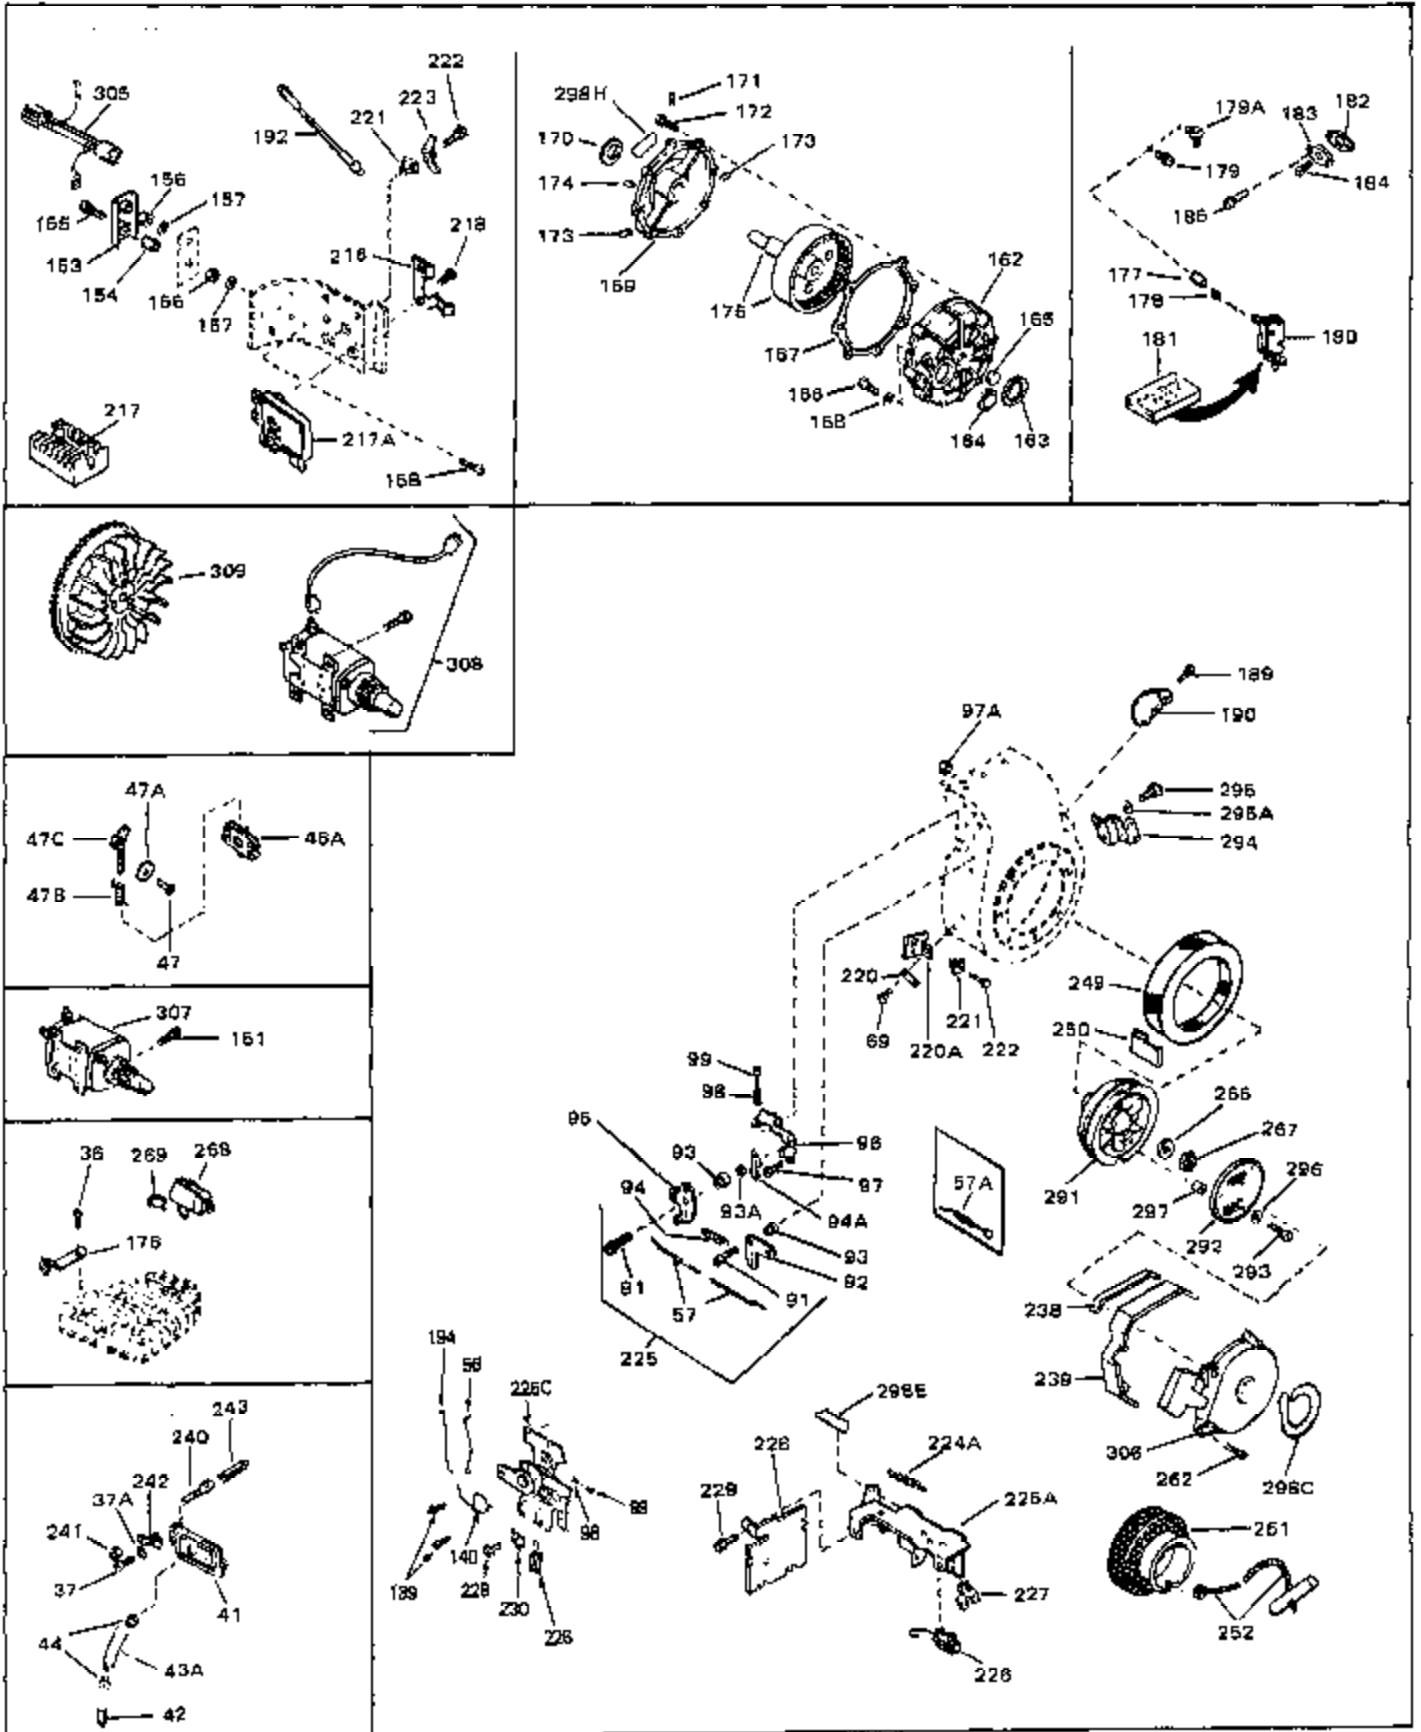

Ref #	Part Number	Qty	Description
36	650694A	0	Screw, Hex flange hd., 5/16-18 x 2
36	650695A	0	Screw, Hex flange hd., 5/16-18 x 2-1/4
36	650697A	0	Screw, Hex flange hd., 5/16-18 x 2-1/2
37	650128	0	Screw
37	650597	0	Screw, Hex washer hd., 10-24 x 5/8
37A	27261	0	Washer, Flat
41	28425	0	Cover, Valve chamber
56	30206	0	Link, Throttle
57	31879	0	Link, Governor lever to bellcrank
69	29747A	0	Screw
91	30312	0	Screw, Hex washer hd. Sems, 10-32 x 1/2
92	30712	0	Lever, Bellcrank
93A	28562	0	Bushing, Lever
93	29530	0	Bushing, Lever
94A	32977	0	Spring, Torsion
94	30202	0	Spring, Extension
95	30201A	0	Lever, Speed control
96	30199A	0	Bracket, Speed control
97	650399	0	Screw, Phil. fil. hd. Sems, 10-32 x 5/8
97A	33450	0	Nut, Lock
98	28569	0	Spring, Compression
98	31342	0	Spring, Compression
98	32924	0	Spring, Compression
99	29500	0	Screw, Fil. hd. mach., Sems, 8-32 x 3/4
99	650549	0	Screw
99	650688	0	Screw, Hex hd., 10-32 x 1-5/16" (Drilled
182	32683	0	Gasket, Fuel pump
183	32955	0	Cover, Fuel pump pad
184	9556	0	Plug, Oil drain (Sq. hd. pipe, 1/8-27)
185	30688	0	Screw, Hex hd. Sems, 1/4-20 x 1/2
221	28545	0	Grommet, Plastic
222	650643	0	Screw
223	33356	0	Terminal, Ground
225	730152	0	Control Assy., Speed
227	33177	0	Terminal
229	28942	0	Screw
230	27793	0	Clip, Conduit
262	29716	0	Screw
266	650815	0	Washer, Belleville
267	8115	0	Nut, Hex
305	33018	0	Harness, Adapter
306	590420	0	Starter, Rewind
308	32386	0	Starter Motor Kit (110-120 Volt)
308	32901	0	Starter Motor Kit (110-120 Volt)
308	33328	0	Starter Motor Kit (110-120 Volt)
308	33328A	0	Starter Motor Kit (110-120 Volt)
308	33518	0	Starter Motor Kit (110-120 Volt)
308	33518A	0	Starter Motor Kit (110-120 Volt)
308	33518B	0	Starter Motor Kit (110-120 Volt)
309	30811A	0	Flywheel