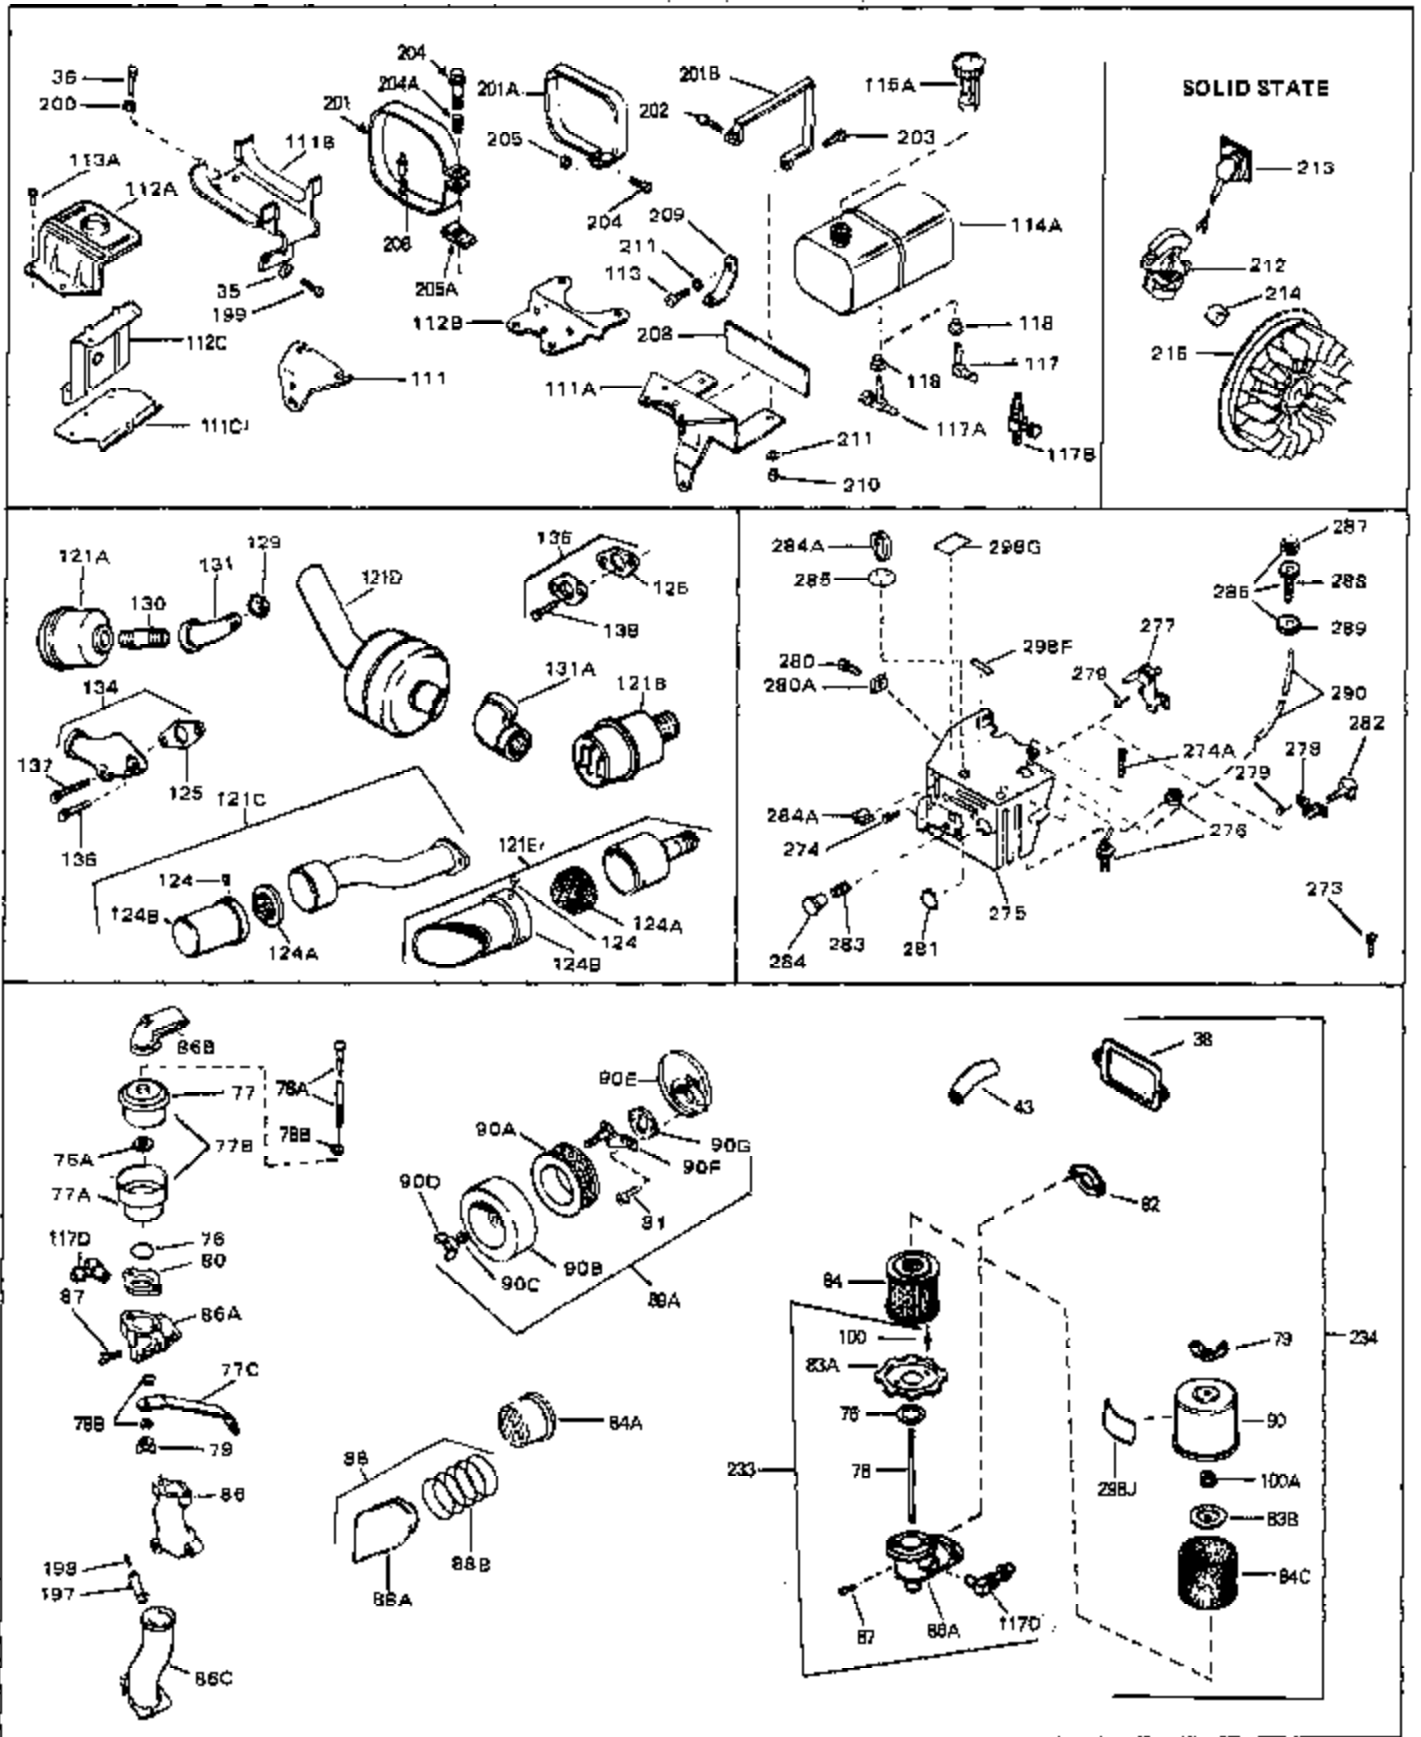

Ref #	Part Number	Qty	Description
35	26073	0	Washer, Connecting rod bolt
35	650570	0	Washer, Flat
35	650691	0	Washer, Flat
36	650694A	0	Screw, Hex flange hd., 5/16-18 x 2
36	650695A	0	Screw, Hex flange hd., 5/16-18 x 2-1/4
36	650697A	0	Screw, Hex flange hd., 5/16-18 x 2-1/2
38	27896	0	Gasket, Breather cover
43	27627	0	Tube, Breather
81	28820	0	Screw
81	30196	0	Screw
81	650521	0	Screw
82	27272	0	Gasket, Air cleaner
86A	34697	0	Elbow, Air cleaner
89A	730128	0	Cleaner Assy., Air
113	30688	0	Screw, Hex hd. Sems, 1/4-20 x 1/2
117B	33053	0	Valve, Fuel strainer & shut-off
121E	391026	0	Muffler
124A	33171	0	Screen, Muffler
124B	33185	0	Cover & Tube, Muffler
124	650578	0	Screw
125	27930	0	Gasket, Exhaust
134	31288	0	Muffler Adapter Kit
135	730130	0	Muffler Adapter Kit
136	6021A	0	Screw, Hex flange hd., 5/16-18 x 1-1/2
137	650697A	0	Screw, Hex flange hd., 5/16-18 x 2-1/2
138	30196	0	Screw
233	34819	0	Elbow Assy., Air cleaner
234	730561	0	Air Cleaner Kit, Dual Element upright,
273	650687	0	Screw, Pan hd. self-tap, 10-32 x 5/16