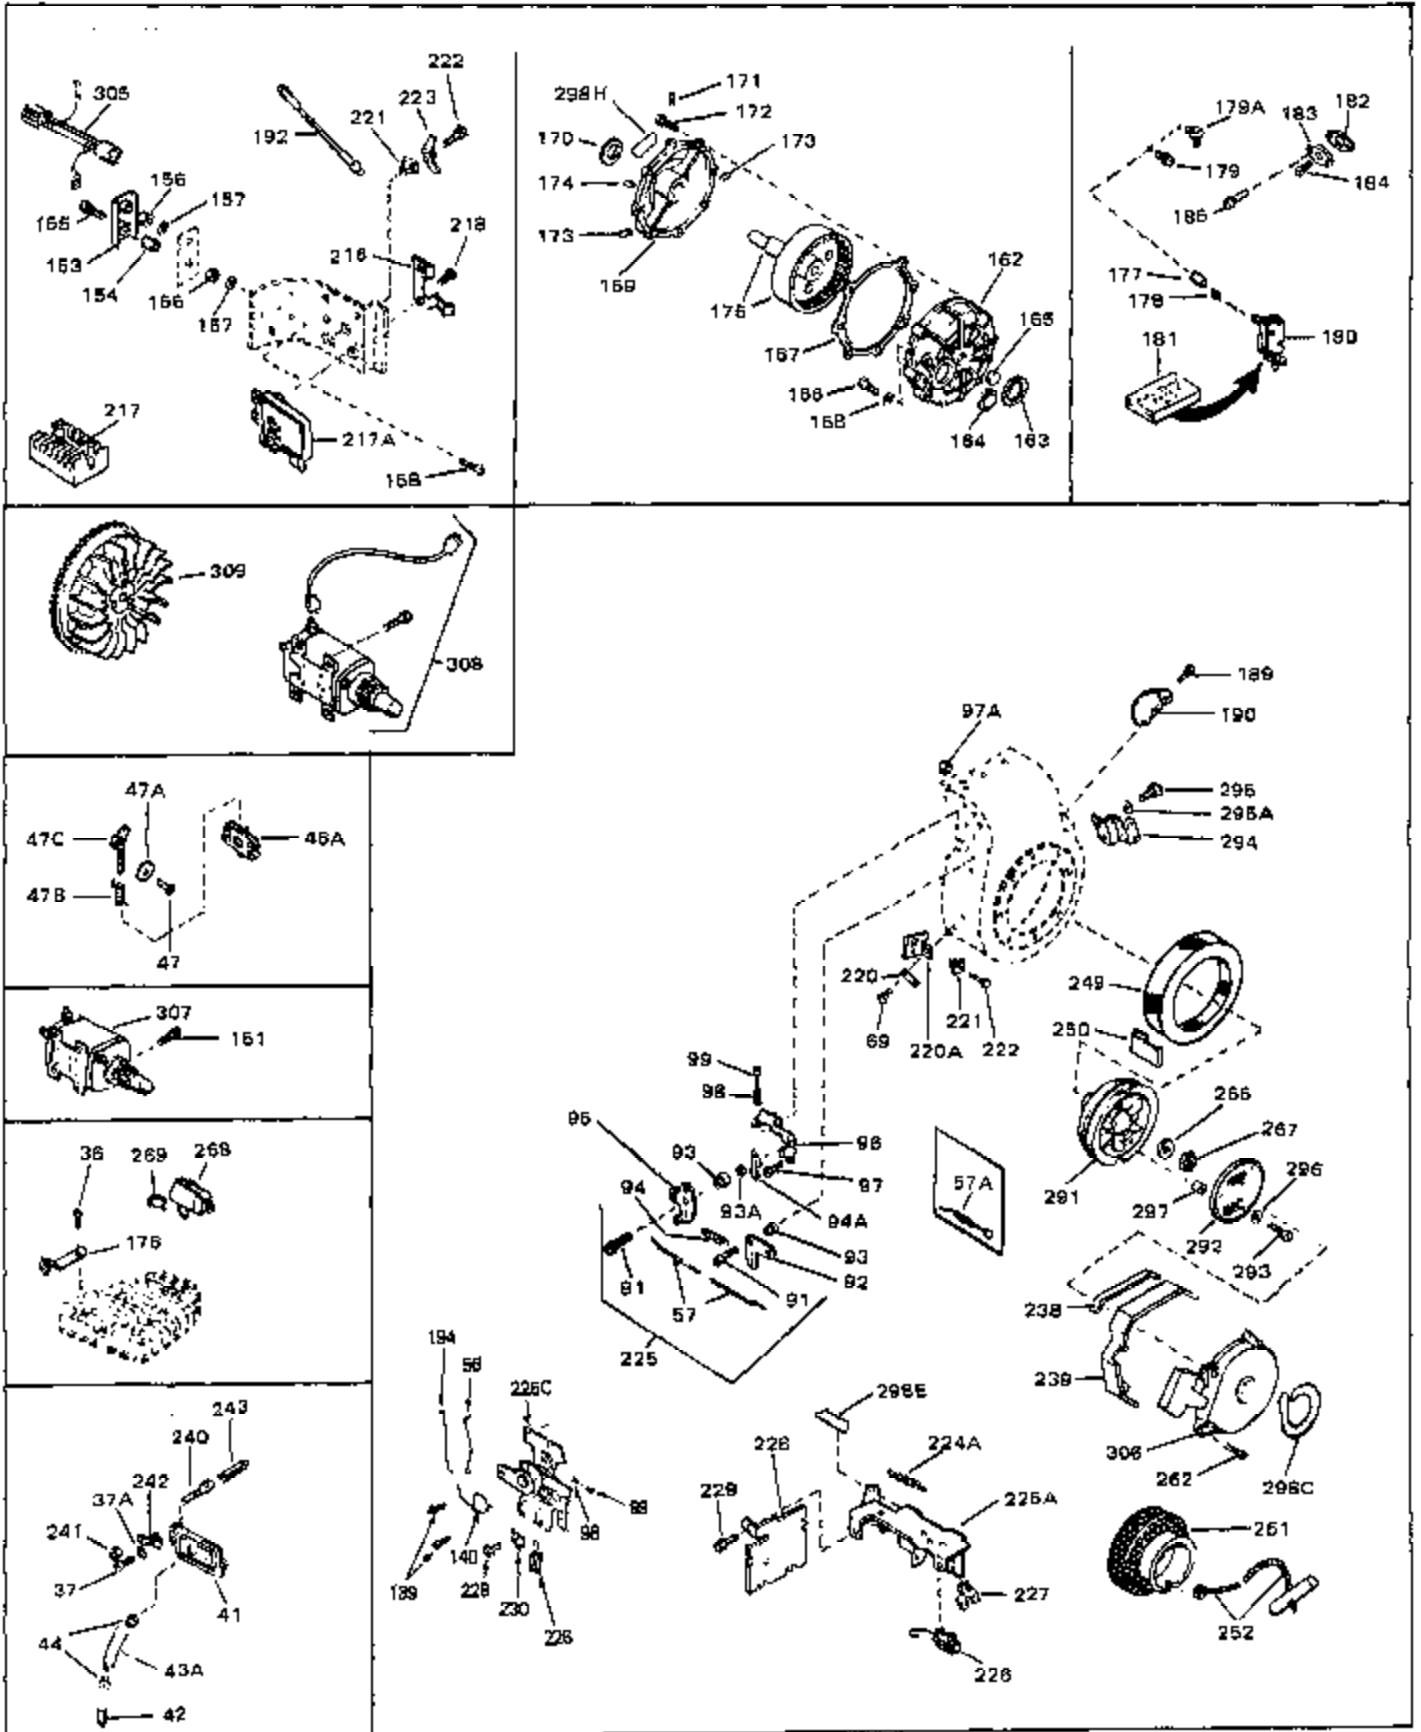

Ref #	Part Number	Qty	Description
36	650694A	0	Screw, Hex flange hd., 5/16-18 x 2
36	650695A	0	Screw, Hex flange hd., 5/16-18 x 2-1/4
36	650697A	0	Screw, Hex flange hd., 5/16-18 x 2-1/2
37	650128	0	Screw
37	650597	0	Screw, Hex washer hd., 10-24 x 5/8
37A	27261	0	Washer, Flat
41	28425	0	Cover, Valve chamber
46A	631656	0	Flange, Carburetor
47C	631657	0	Shaft, Throttle
47B	631066	0	Spring, Return
47	650506	0	Screw
47A	631036	0	Shutter, Throttle
56	30824	0	Link, Throttle
69	29747A	0	Screw
98	28569	0	Spring, Compression
98	31342	0	Spring, Compression
98	32924	0	Spring, Compression
99	29500	0	Screw, Fil. hd. mach., Sems, 8-32 x 3/4
99	650549	0	Screw
99	650688	0	Screw, Hex hd., 10-32 x 1-5/16" (Drilled
182	32683	0	Gasket, Fuel pump
183	32955	0	Cover, Fuel pump pad
184	9556	0	Plug, Oil drain (Sq. hd. pipe, 1/8-27)
185	30688	0	Screw, Hex hd. Sems, 1/4-20 x 1/2
189	650736	0	Screw
190	33013	0	Cover, Starter bubble
224A	30826	0	Spring, Extension
225	730152	0	Control Assy., Speed
227	33177	0	Terminal
238	32576	0	Seal, Snow guard
239	31680	0	Guard, Starter
262	29716	0	Screw
266	650815	0	Washer, Belleville
267	8115	0	Nut, Hex
298C	32187	0	Decal, Super-start
298E	33199	0	Decal, Choke
305	33018	0	Harness, Adapter
306	590473	0	Starter, Rewind
308	32386	0	Starter Motor Kit (110-120 Volt)
308	32901	0	Starter Motor Kit (110-120 Volt)
308	33328	0	Starter Motor Kit (110-120 Volt)
308	33328A	0	Starter Motor Kit (110-120 Volt)
308	33518	0	Starter Motor Kit (110-120 Volt)
308	33518A	0	Starter Motor Kit (110-120 Volt)
308	33518B	0	Starter Motor Kit (110-120 Volt)
309	30811A	0	Flywheel