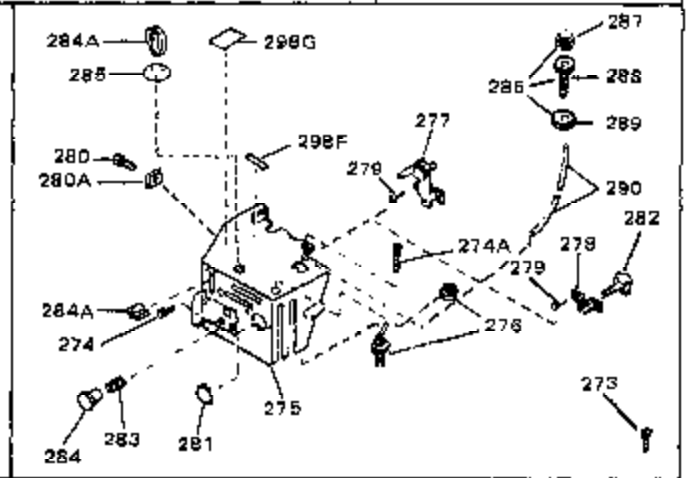

Ref #	Part Number	Qty	Description
125	27930	0	Gasket, Exhaust
126	30196	0	Screw
127	26073	0	Washer, Connecting rod bolt
128	650694A	0	Screw, Hex flange hd., 5/16-18 x 2
132	650139	0	Screw
132	650548	0	Screw, Hex washer hd., 8-32 x 5/16
144	650542	0	Screw, Hex hd. cap, 5/16 18 x 13/16
146	29538	0	Base, Mounting
147	650128	0	Screw
148	30622	0	Extension, Blower housing
186	27275	0	Clip, Hi-tension wire
186	29443	0	Clip, Fuel line
186	33685	0	Clip, Hi-tension wire
193	610118	0	Cover, Spark plug
232	610650B	0	Switch, Toggle
262	29716	0	Screw
264	32125	0	Cup, Starter
265	590417	0	Screen, Starter cup
266	650815	0	Washer, Belleville
267	8115	0	Nut, Hex
298	34346	0	Decal, Instruction
298A	31517	0	Decal, H.P. (5 H.P.)
298A	32173	0	Decal, H.P. (6 H.P.)
298A	33310	0	Decal, Mini-Bike (5 H.P.)
298A	34316	0	Decal, Name
299	30547A	0	Contact Assy., Breaker
300	30548B	0	Condenser
301	631021	0	Inlet Needle, Seat & Clip Assy.
303	631655	0	Carburetor
304	610694A	0	Magneto, Tecumseh (w/ring gear for 110 Volt
306	590473	0	Starter, Rewind
310	33235	0	Gasket Set