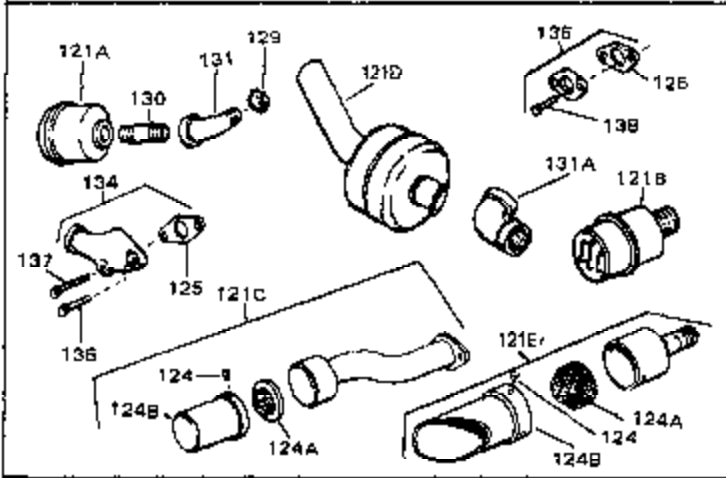

Ref #	Part Number	Qty	Description
125	27930	0	Gasket, Exhaust
126	30196	0	Screw
127	26073	0	Washer, Connecting rod bolt
128	650694A	0	Screw, Hex flange hd., 5/16-18 x 2
132	650139	0	Screw
132	650548	0	Screw, Hex washer hd., 8-32 x 5/16
144	650542	0	Screw, Hex hd. cap, 5/16 18 x 13/16
146	29538	0	Base, Mounting
147	650128	0	Screw
148	30622	0	Extension, Blower housing
186	27275	0	Clip, Hi-tension wire
186	29443	0	Clip, Fuel line
186	33685	0	Clip, Hi-tension wire
193	610118	0	Cover, Spark plug
232	610650B	0	Switch, Toggle
262	29716	0	Screw
264	32125	0	Cup, Starter
265	590417	0	Screen, Starter cup
266	650815	0	Washer, Belleville
267	8115	0	Nut, Hex
298	34346	0	Decal, Instruction
298A	31517	0	Decal, H.P. (5 H.P.)
298A	32173	0	Decal, H.P. (6 H.P.)
298A	33310	0	Decal, Mini-Bike (5 H.P.)
298A	34316	0	Decal, Name
299	30547A	0	Contact Assy., Breaker
300	30548B	0	Condenser
301	631021	0	Inlet Needle, Seat & Clip Assy.
303	631655	0	Carburetor
304	610694A	0	Magneto, Tecumseh (w/ring gear for 110 Volt
306	590473	0	Starter, Rewind
310	33235	0	Gasket Set