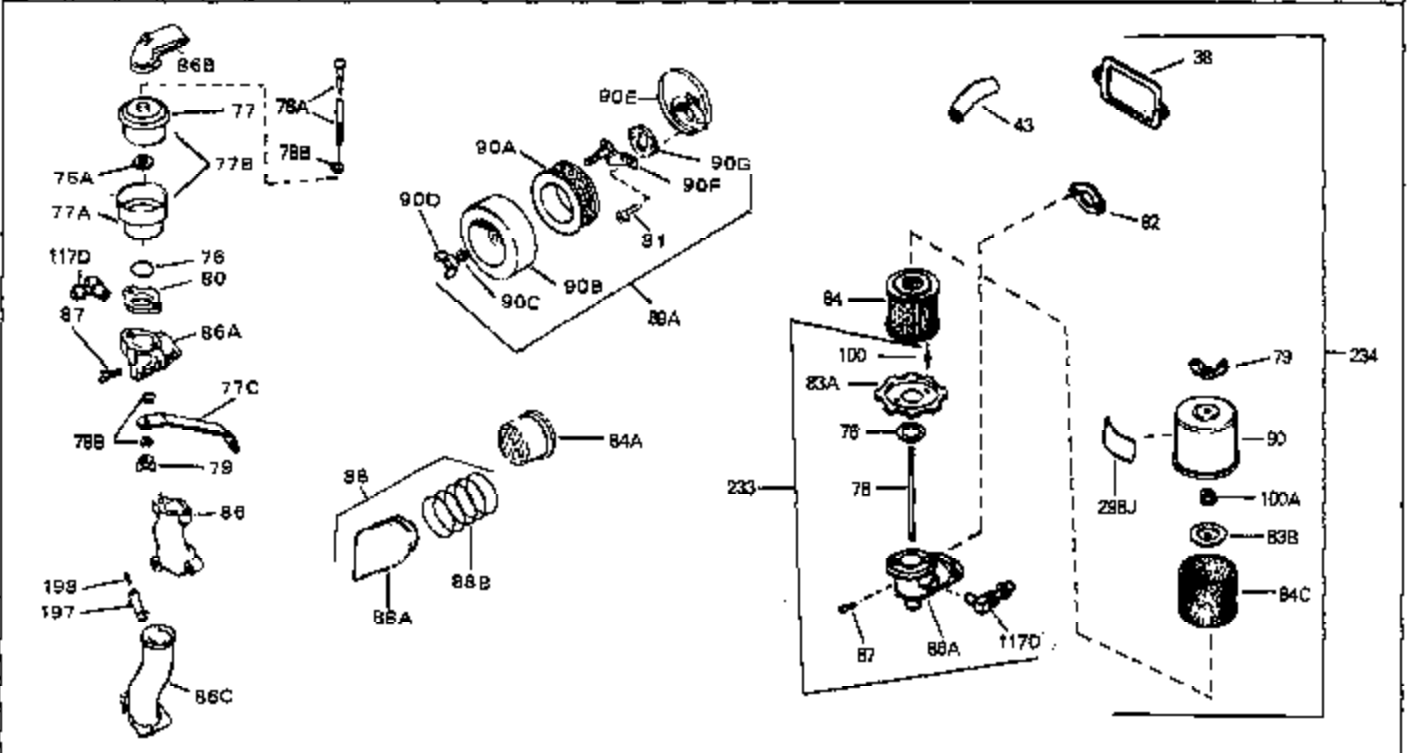

Ref #	Part Number	Qty	Description
125	27930	0	Gasket, Exhaust
126	30196	0	Screw
127	26073	0	Washer, Connecting rod bolt
128	650694A	0	Screw, Hex flange hd., 5/16-18 x 2
132	650139	0	Screw
132	650548	0	Screw, Hex washer hd., 8-32 x 5/16
144	650542	0	Screw, Hex hd. cap, 5/16 18 x 13/16
146	29538	0	Base, Mounting
147	650128	0	Screw
148	30622	0	Extension, Blower housing
186	27275	0	Clip, Hi-tension wire
186	29443	0	Clip, Fuel line
186	33685	0	Clip, Hi-tension wire
193	610118	0	Cover, Spark plug
232	610650B	0	Switch, Toggle
262	29716	0	Screw
264	32125	0	Cup, Starter
265	590417	0	Screen, Starter cup
266	650815	0	Washer, Belleville
267	8115	0	Nut, Hex
298	34346	0	Decal, Instruction
298A	31517	0	Decal, H.P. (5 H.P.)
298A	32173	0	Decal, H.P. (6 H.P.)
298A	33310	0	Decal, Mini-Bike (5 H.P.)
298A	34316	0	Decal, Name
299	30547A	0	Contact Assy., Breaker
300	30548B	0	Condenser
301	631021	0	Inlet Needle, Seat & Clip Assy.
303	631655	0	Carburetor
304	610694A	0	Magneto, Tecumseh (w/ring gear for 110 Volt
306	590473	0	Starter, Rewind
310	33235	0	Gasket Set