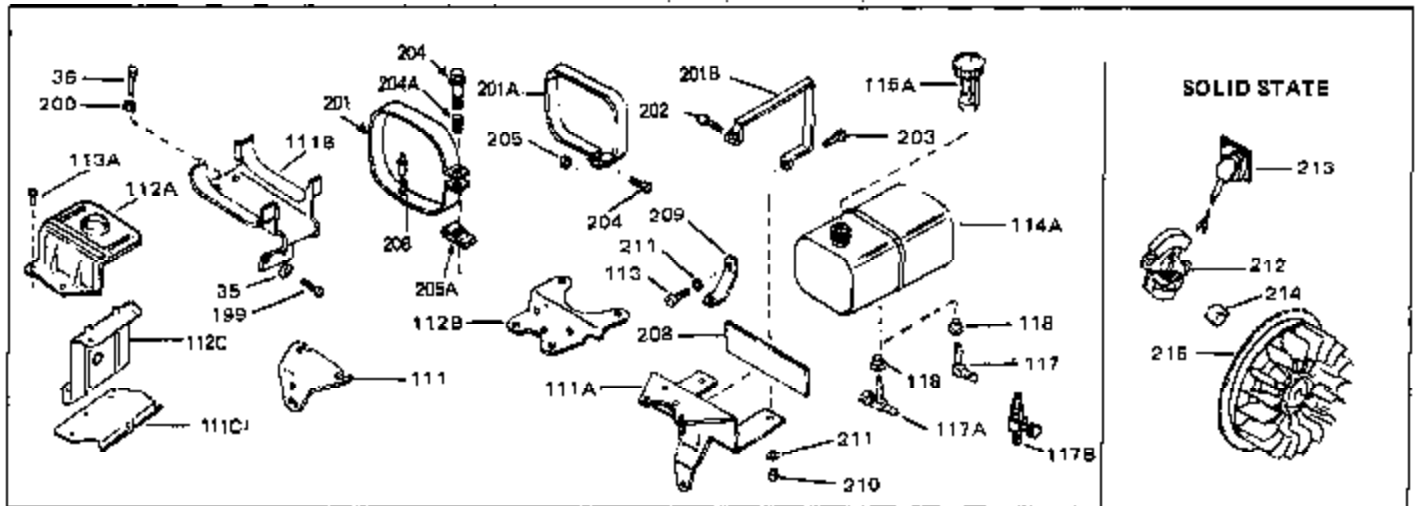

Ref #	Part Number	Qty	Description
125	27930	0	Gasket, Exhaust
126	30196	0	Screw
127	26073	0	Washer, Connecting rod bolt
128	650694A	0	Screw, Hex flange hd., 5/16-18 x 2
132	650139	0	Screw
132	650548	0	Screw, Hex washer hd., 8-32 x 5/16
144	650542	0	Screw, Hex hd. cap, 5/16 18 x 13/16
146	29538	0	Base, Mounting
147	650128	0	Screw
148	30622	0	Extension, Blower housing
186	27275	0	Clip, Hi-tension wire
186	29443	0	Clip, Fuel line
186	33685	0	Clip, Hi-tension wire
193	610118	0	Cover, Spark plug
232	610650B	0	Switch, Toggle
262	29716	0	Screw
264	32125	0	Cup, Starter
265	590417	0	Screen, Starter cup
266	650815	0	Washer, Belleville
267	8115	0	Nut, Hex
298	34346	0	Decal, Instruction
298A	31517	0	Decal, H.P. (5 H.P.)
298A	32173	0	Decal, H.P. (6 H.P.)
298A	33310	0	Decal, Mini-Bike (5 H.P.)
298A	34316	0	Decal, Name
299	30547A	0	Contact Assy., Breaker
300	30548B	0	Condenser
301	631021	0	Inlet Needle, Seat & Clip Assy.
303	631655	0	Carburetor
304	610694A	0	Magneto, Tecumseh (w/ring gear for 110 Volt
306	590473	0	Starter, Rewind
310	33235	0	Gasket Set