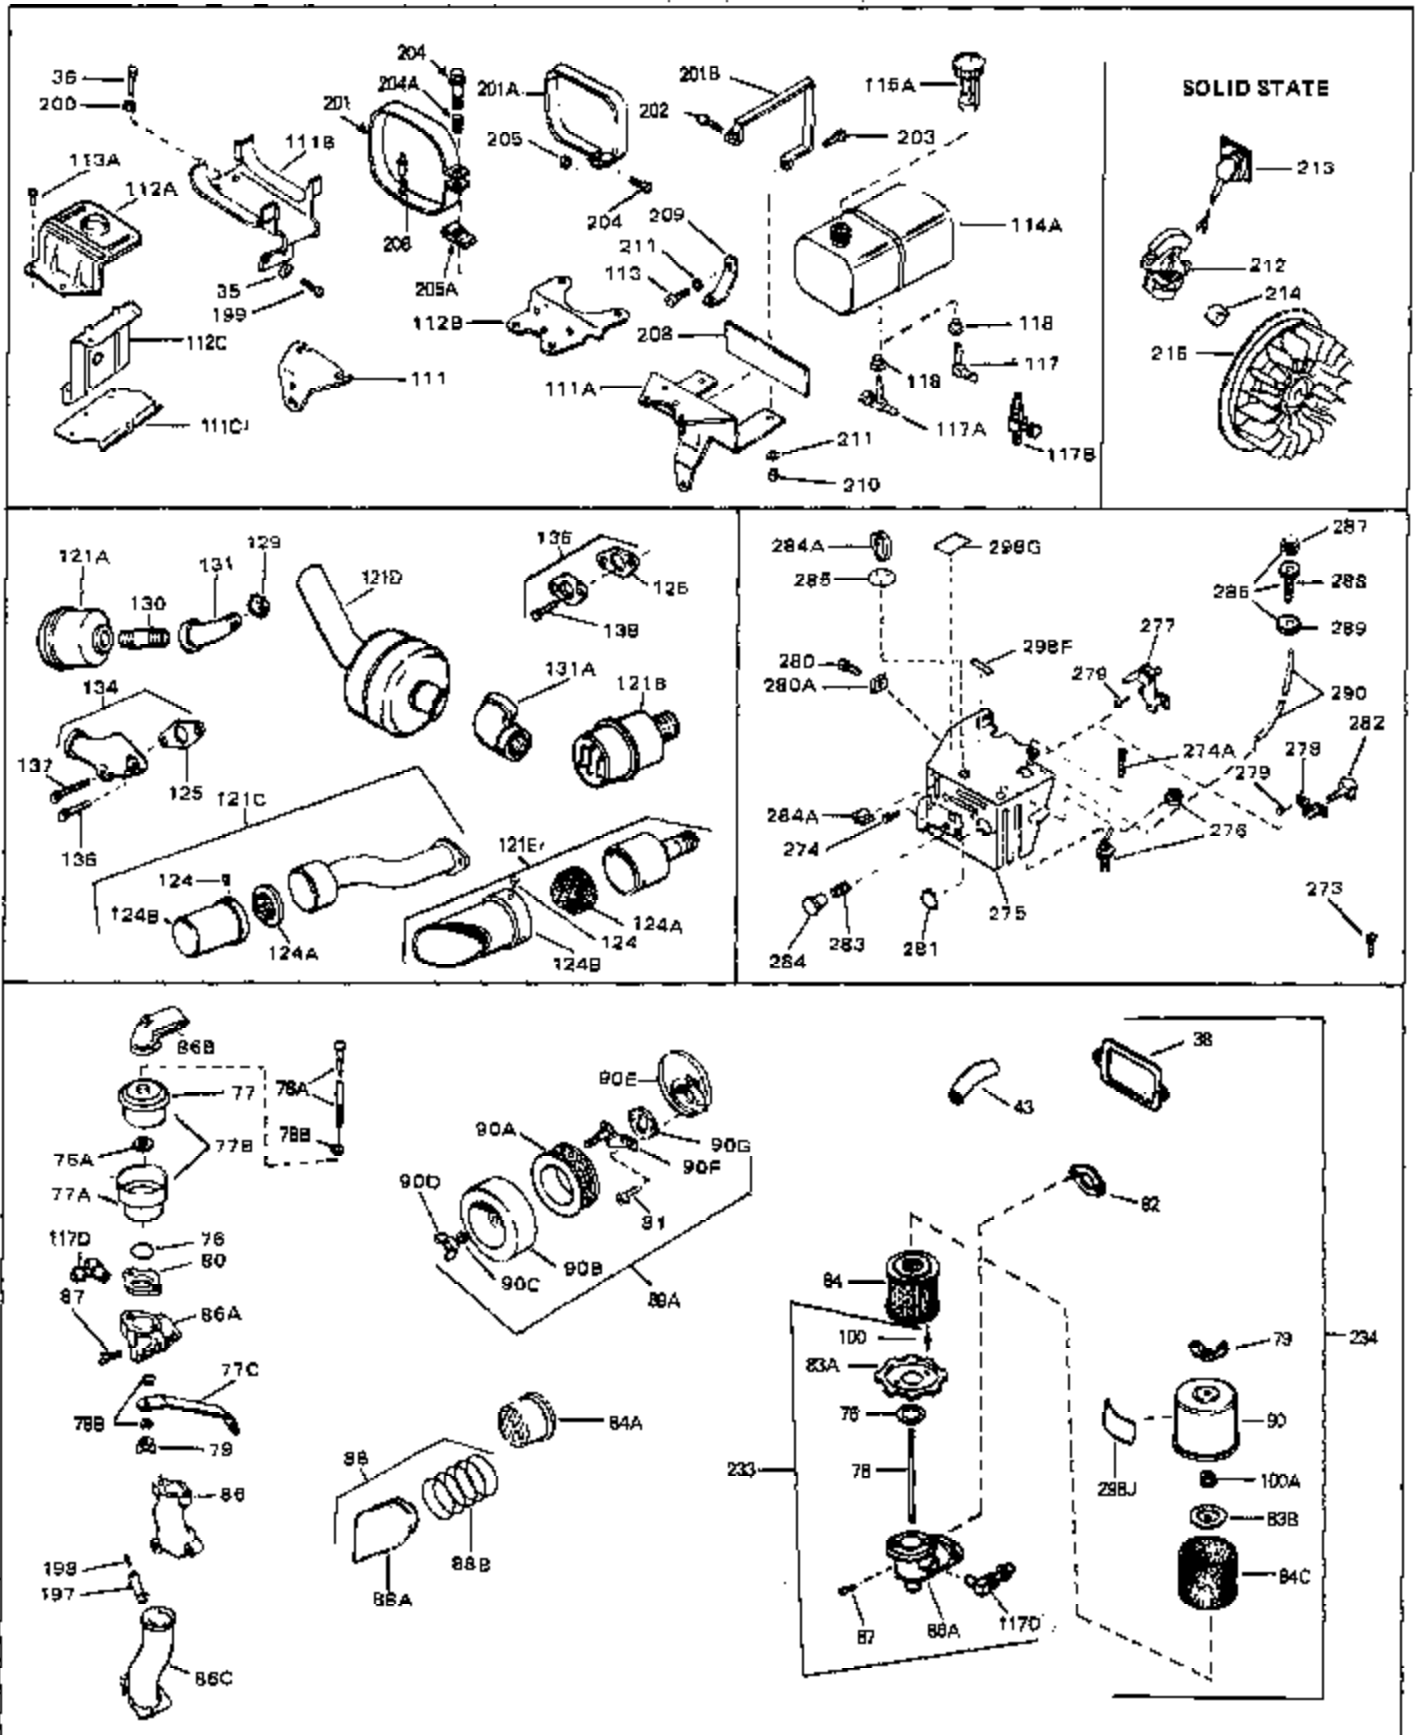

Ref #	Part Number	Qty	Description
35	26073	0	Washer, Connecting rod bolt
35	650570	0	Washer, Flat
35	650691	0	Washer, Flat
36	650694A	0	Screw, Hex flange hd., 5/16-18 x 2
36	650695A	0	Screw, Hex flange hd., 5/16-18 x 2-1/4
36	650697A	0	Screw, Hex flange hd., 5/16-18 x 2-1/2
38	27896	0	Gasket, Breather cover
43	27627	0	Tube, Breather
81	28820	0	Screw
81	30196	0	Screw
81	650521	0	Screw
82	27272	0	Gasket, Air cleaner
84A	31700	0	Element, Air cleaner
86A	34697	0	Elbow, Air cleaner
89A	730128	0	Cleaner Assy., Air
111	33167	0	Bracket, Lower fuel tank
112B	33166A	0	Bracket, Upper fuel tank
113	650561	0	Screw
113A	650665	0	Screw
117B	33053	0	Valve, Fuel strainer & shut-off
121E	391026	0	Muffler
124A	33171	0	Screen, Muffler
124B	33185	0	Cover & Tube, Muffler
124	650578	0	Screw
125	27930	0	Gasket, Exhaust
134	31288	0	Muffler Adapter Kit
135	730130	0	Muffler Adapter Kit
136	6021A	0	Screw, Hex flange hd., 5/16-18 x 1-1/2
137	650697A	0	Screw, Hex flange hd., 5/16-18 x 2-1/2
138	30196	0	Screw
233	34819	0	Elbow Assy., Air cleaner
234	730561	0	Air Cleaner Kit, Dual Element upright,
273	650687	0	Screw, Pan hd. self-tap, 10-32 x 5/16