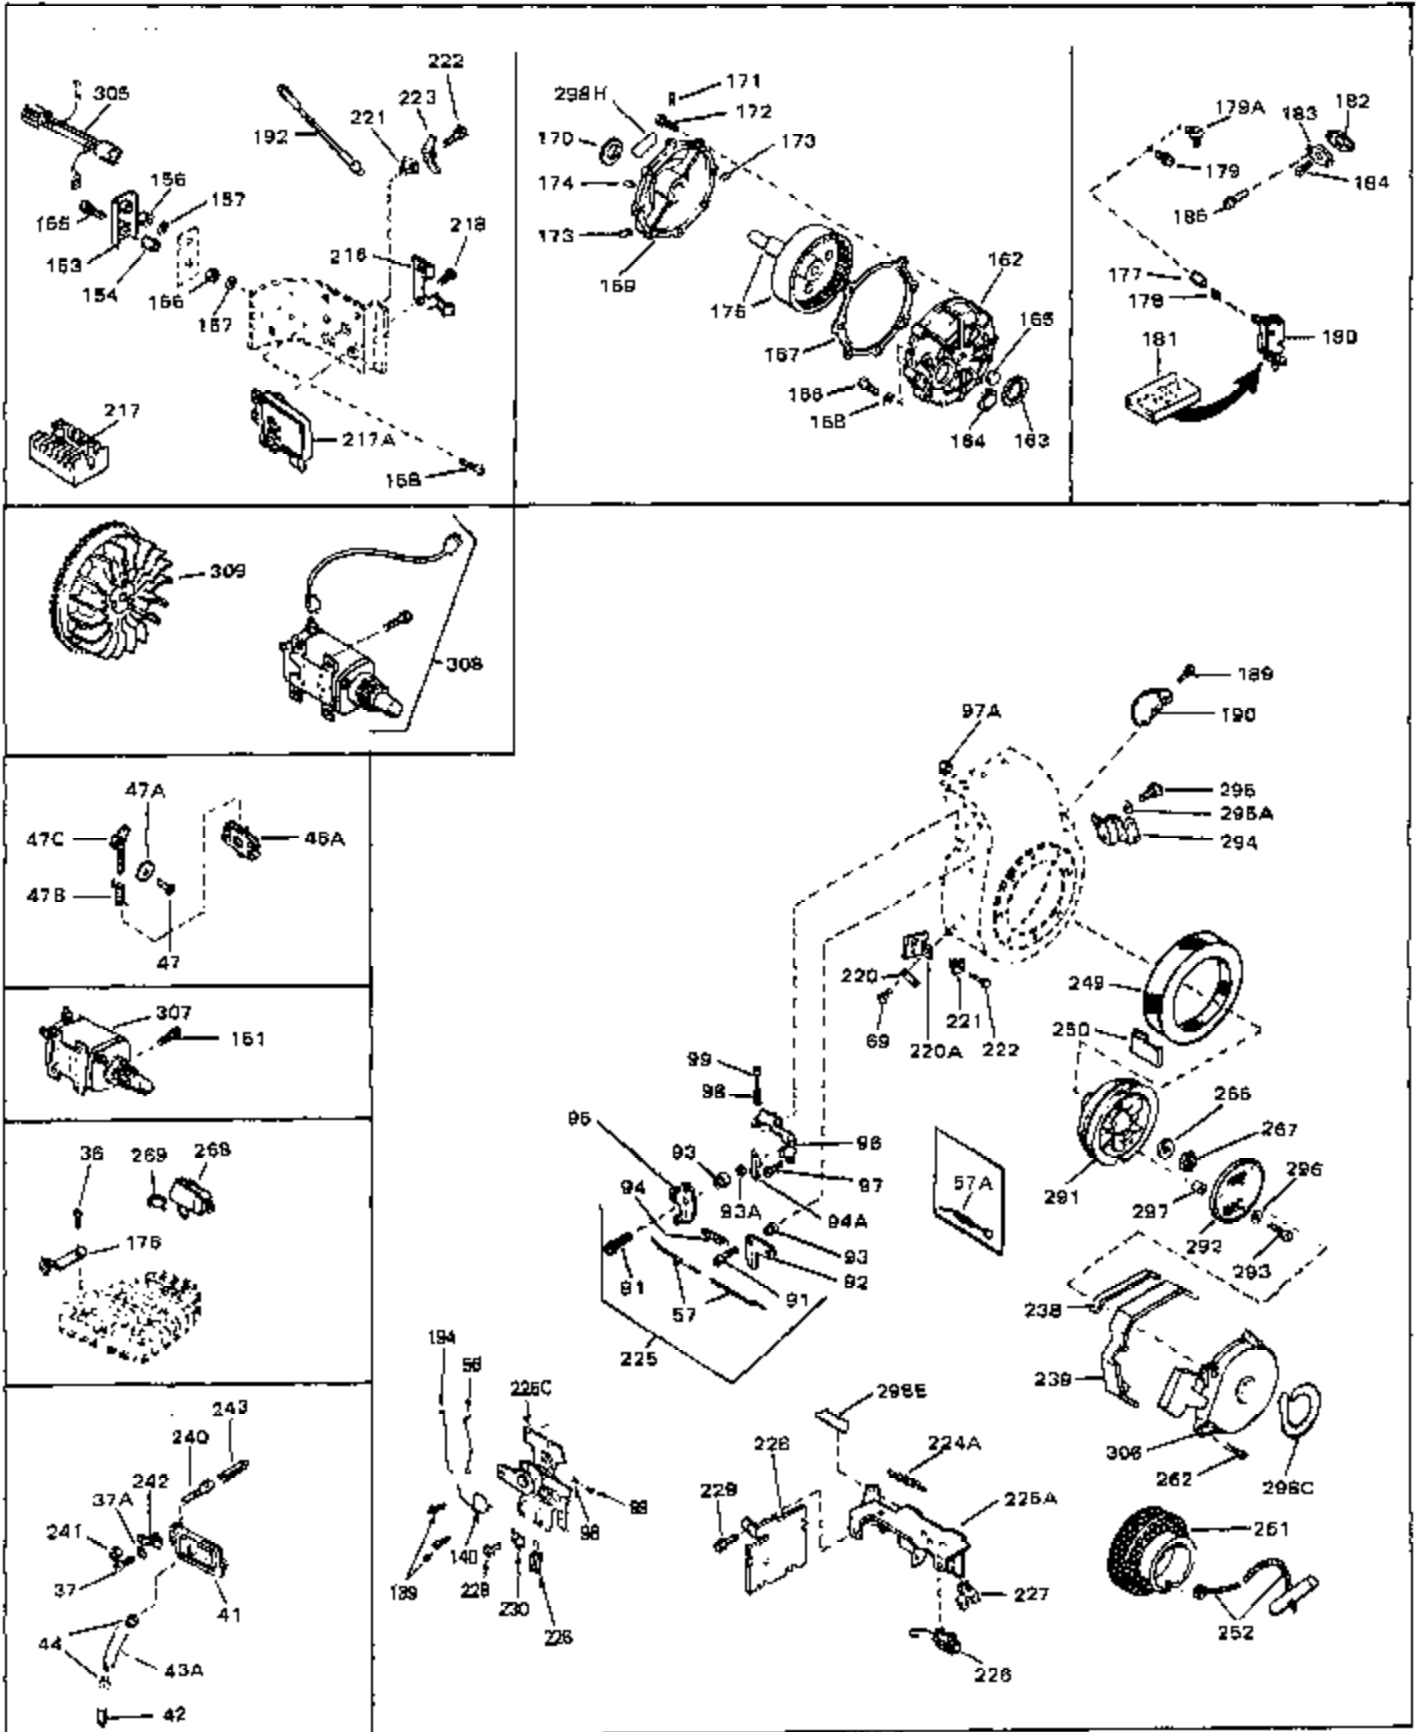

Ref #	Part Number	Qty	Description
36	650694A	0	Screw, Hex flange hd., 5/16-18 x 2
36	650695A	0	Screw, Hex flange hd., 5/16-18 x 2-1/4
36	650697A	0	Screw, Hex flange hd., 5/16-18 x 2-1/2
37	650128	0	Screw
37	650597	0	Screw, Hex washer hd., 10-24 x 5/8
37A	27261	0	Washer, Flat
41	28425	0	Cover, Valve chamber
56	31710	0	Link, Throttle
69	29747A	0	Screw
98	28569	0	Spring, Compression
98	31342	0	Spring, Compression
98	32924	0	Spring, Compression
99	650549	0	Screw
99	650688	0	Screw, Hex hd., 10-32 x 1-5/16" (Drilled
99	29500	0	Screw, Fil. hd. mach., Sems, 8-32 x 3/4
182	32683	0	Gasket, Fuel pump
183	32955	0	Cover, Fuel pump pad
184	9556	0	Plug, Oil drain (Sq. hd. pipe, 1/8-27)
185	30688	0	Screw, Hex hd. Sems, 1/4-20 x 1/2
225	730152	0	Control Assy., Speed
226	610973	0	Terminal Assy.
227	33177	0	Terminal
262	29716	0	Screw
266	650815	0	Washer, Belleville
267	8115	0	Nut, Hex
305	33018	0	Harness, Adapter
306	590420	0	Starter, Rewind
308	32386	0	Starter Motor Kit (110-120 Volt)
308	32901	0	Starter Motor Kit (110-120 Volt)
308	33328	0	Starter Motor Kit (110-120 Volt)
308	33328A	0	Starter Motor Kit (110-120 Volt)
308	33518	0	Starter Motor Kit (110-120 Volt)
308	33518A	0	Starter Motor Kit (110-120 Volt)
308	33518B	0	Starter Motor Kit (110-120 Volt)
309	30811A	0	Flywheel