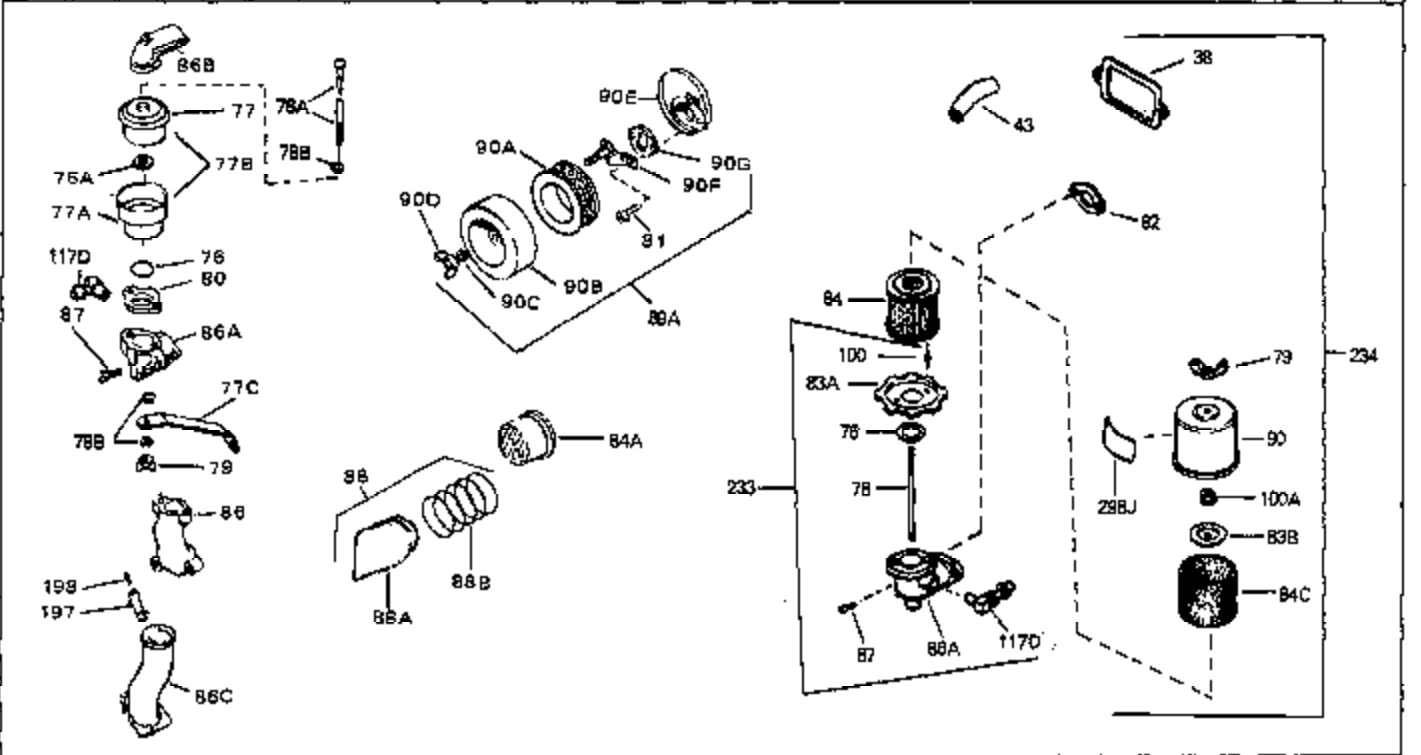

Ref #	Part Number	Qty	Description
35	26073	0	Washer, Connecting rod bolt
35	650570	0	Washer, Flat
35	650691	0	Washer, Flat
36	650694A	0	Screw, Hex flange hd., 5/16-18 x 2
36	650695A	0	Screw, Hex flange hd., 5/16-18 x 2-1/4
36	650697A	0	Screw, Hex flange hd., 5/16-18 x 2-1/2
38	27896	0	Gasket, Breather cover
43	27627	0	Tube, Breather
81	28820	0	Screw
81	30196	0	Screw
81	650521	0	Screw
82	27272	0	Gasket, Air cleaner
86A	34697	0	Elbow, Air cleaner
89A	730128	0	Cleaner Assy., Air
111A	33353	0	Bracket, Lower fuel tank
112A	33352A	0	Bracket, Upper fuel tank
113A	650273	0	Screw
113	650561	0	Screw
117A	33351	0	Valve, Fuel shut-off
117B	33053	0	Valve, Fuel strainer & shut-off
118	33679	0	Bushing, Fuel fitting
121E	391026	0	Muffler
124A	33171	0	Screen, Muffler
124B	33185	0	Cover & Tube, Muffler
124	650578	0	Screw
125	27930	0	Gasket, Exhaust
134	31288	0	Muffler Adapter Kit
135	730130	0	Muffler Adapter Kit
136	6021A	0	Screw, Hex flange hd., 5/16-18 x 1-1/2
137	650697A	0	Screw, Hex flange hd., 5/16-18 x 2-1/2
138	30196	0	Screw
233	34819	0	Elbow Assy., Air cleaner
234	730561	0	Air Cleaner Kit, Dual Element upright,
273	650687	0	Screw, Pan hd. self-tap, 10-32 x 5/16