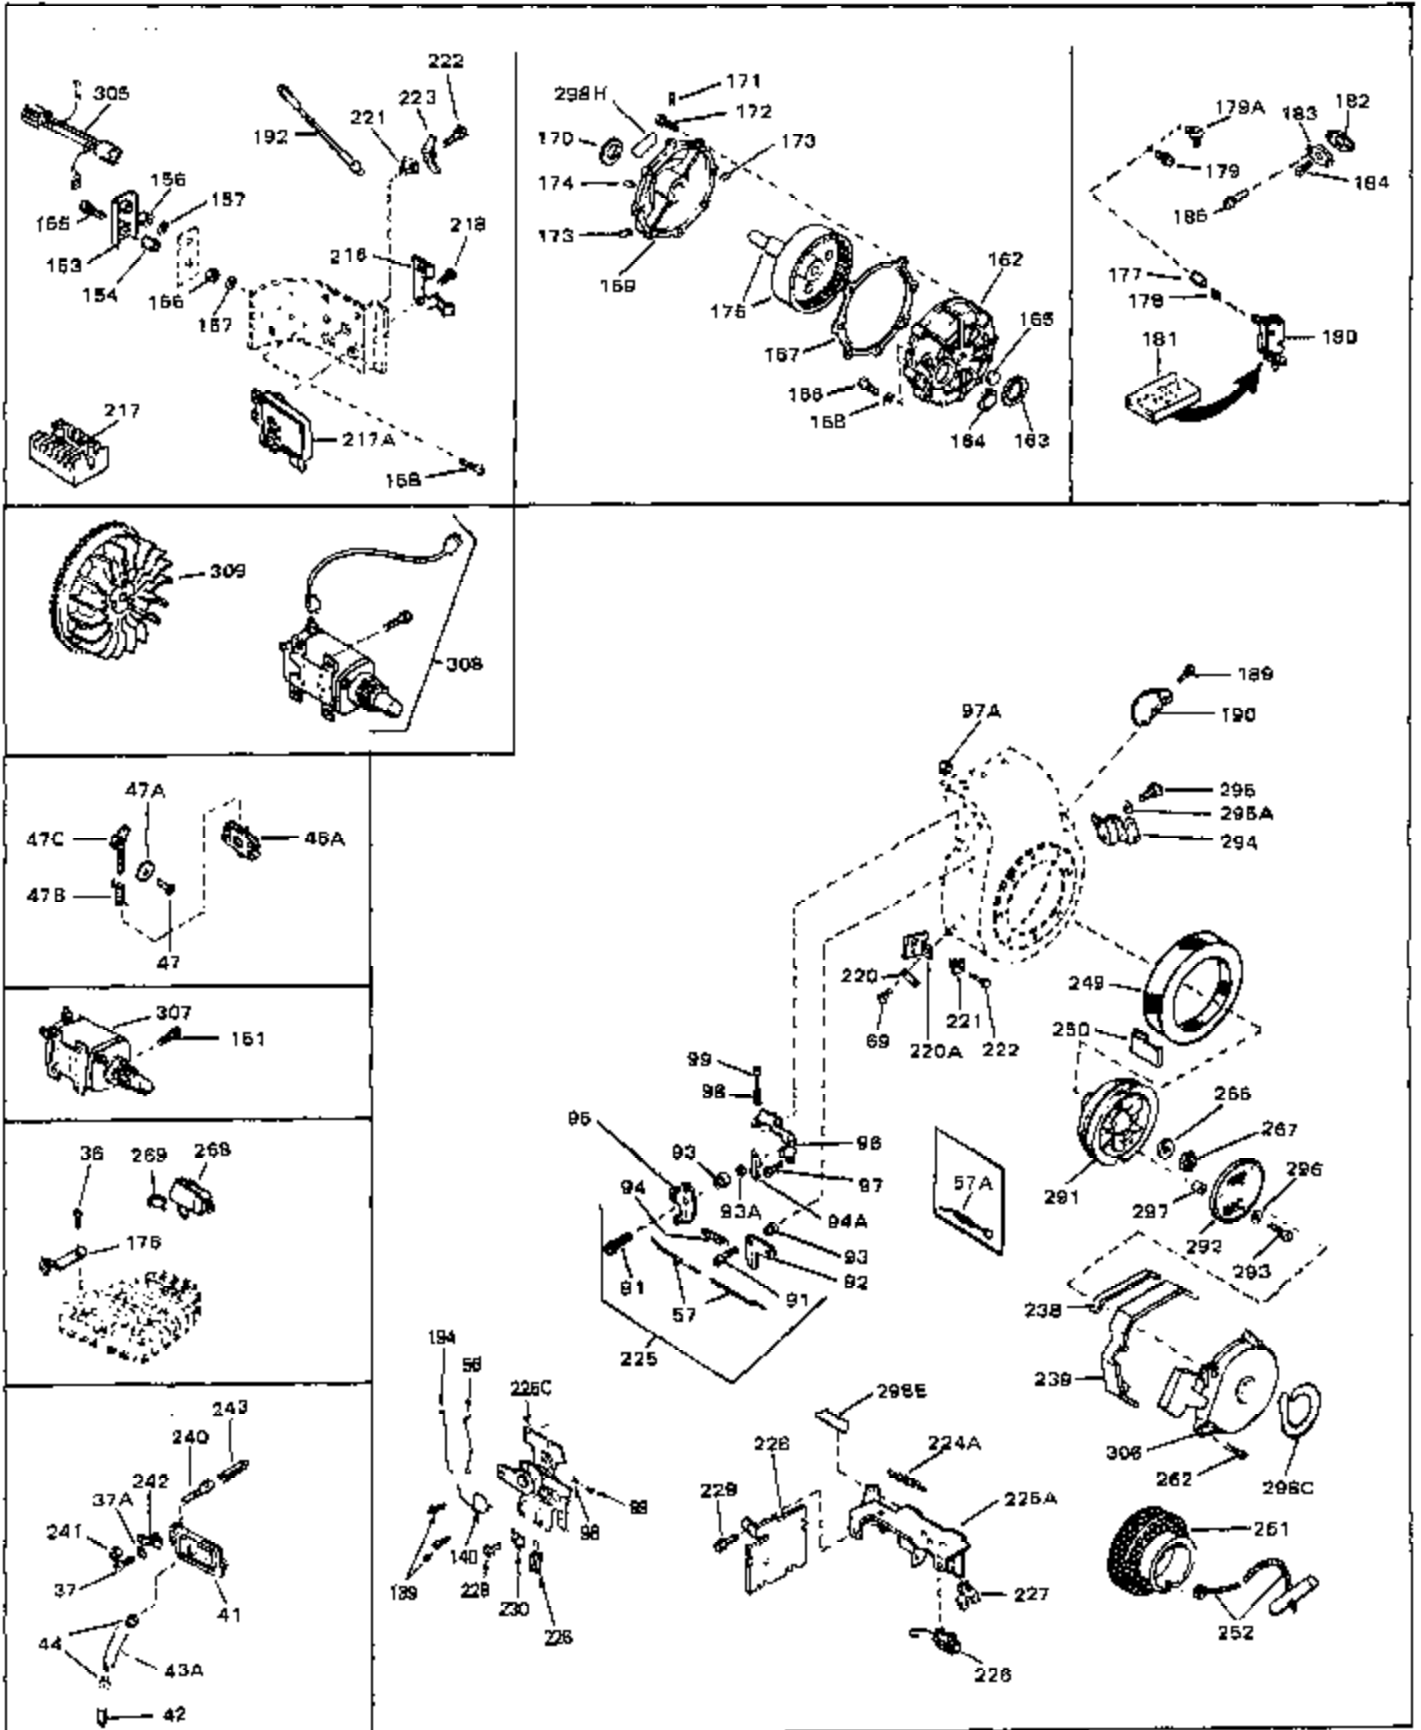

Ref #	Part Number	Qty	Description
36	650694A	0	Screw, Hex flange hd., 5/16-18 x 2
36	650695A	0	Screw, Hex flange hd., 5/16-18 x 2-1/4
36	650697A	0	Screw, Hex flange hd., 5/16-18 x 2-1/2
37	650128	0	Screw
37	650597	0	Screw, Hex washer hd., 10-24 x 5/8
37A	27261	0	Washer, Flat
41	28425	0	Cover, Valve chamber
56	31710	0	Link, Throttle
69	29747A	0	Screw
98	28569	0	Spring, Compression
98	31342	0	Spring, Compression
98	32924	0	Spring, Compression
99	29500	0	Screw, Fil. hd. mach., Sems, 8-32 x 3/4
99	650549	0	Screw
99	650688	0	Screw, Hex hd., 10-32 x 1-5/16" (Drilled
182	32683	0	Gasket, Fuel pump
183	32955	0	Cover, Fuel pump pad
184	9556	0	Plug, Oil drain (Sq. hd. pipe, 1/8-27)
185	30688	0	Screw, Hex hd. Sems, 1/4-20 x 1/2
225	730152	0	Control Assy., Speed
226	610973	0	Terminal Assy.
227	33177	0	Terminal
262	29716	0	Screw
266	650815	0	Washer, Belleville
267	8115	0	Nut, Hex
305	33018	0	Harness, Adapter
306	590420	0	Starter, Rewind
308	32386	0	Starter Motor Kit (110-120 Volt)
308	32901	0	Starter Motor Kit (110-120 Volt)
308	33328	0	Starter Motor Kit (110-120 Volt)
308	33328A	0	Starter Motor Kit (110-120 Volt)
308	33518	0	Starter Motor Kit (110-120 Volt)
308	33518A	0	Starter Motor Kit (110-120 Volt)
308	33518B	0	Starter Motor Kit (110-120 Volt)
309	30811A	0	Flywheel