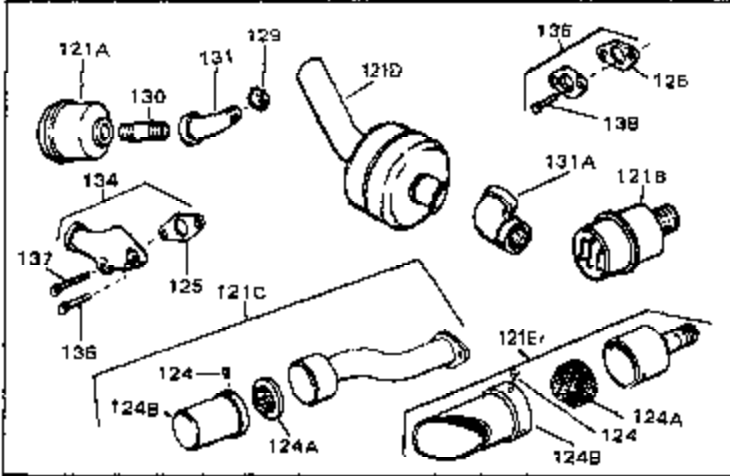

Ref #	Part Number	Qty	Description
35	26073	0	Washer, Connecting rod bolt
35	650570	0	Washer, Flat
35	650691	0	Washer, Flat
36	650694A	0	Screw, Hex flange hd., 5/16-18 x 2
36	650695A	0	Screw, Hex flange hd., 5/16-18 x 2-1/4
36	650697A	0	Screw, Hex flange hd., 5/16-18 x 2-1/2
38	27896	0	Gasket, Breather cover
43	27627	0	Tube, Breather
81	28820	0	Screw
81	30196	0	Screw
81	650521	0	Screw
82	27272	0	Gasket, Air cleaner
86A	34697	0	Elbow, Air cleaner
89A	730128	0	Cleaner Assy., Air
111A	33353	0	Bracket, Lower fuel tank
112A	33352A	0	Bracket, Upper fuel tank
113A	650273	0	Screw
113	650561	0	Screw
117A	33351	0	Valve, Fuel shut-off
117B	33053	0	Valve, Fuel strainer & shut-off
118	33679	0	Bushing, Fuel fitting
121E	391026	0	Muffler
124A	33171	0	Screen, Muffler
124B	33185	0	Cover & Tube, Muffler
124	650578	0	Screw
125	27930	0	Gasket, Exhaust
134	31288	0	Muffler Adapter Kit
135	730130	0	Muffler Adapter Kit
136	6021A	0	Screw, Hex flange hd., 5/16-18 x 1-1/2
137	650697A	0	Screw, Hex flange hd., 5/16-18 x 2-1/2
138	30196	0	Screw
233	34819	0	Elbow Assy., Air cleaner
234	730561	0	Air Cleaner Kit, Dual Element upright,
273	650687	0	Screw, Pan hd. self-tap, 10-32 x 5/16