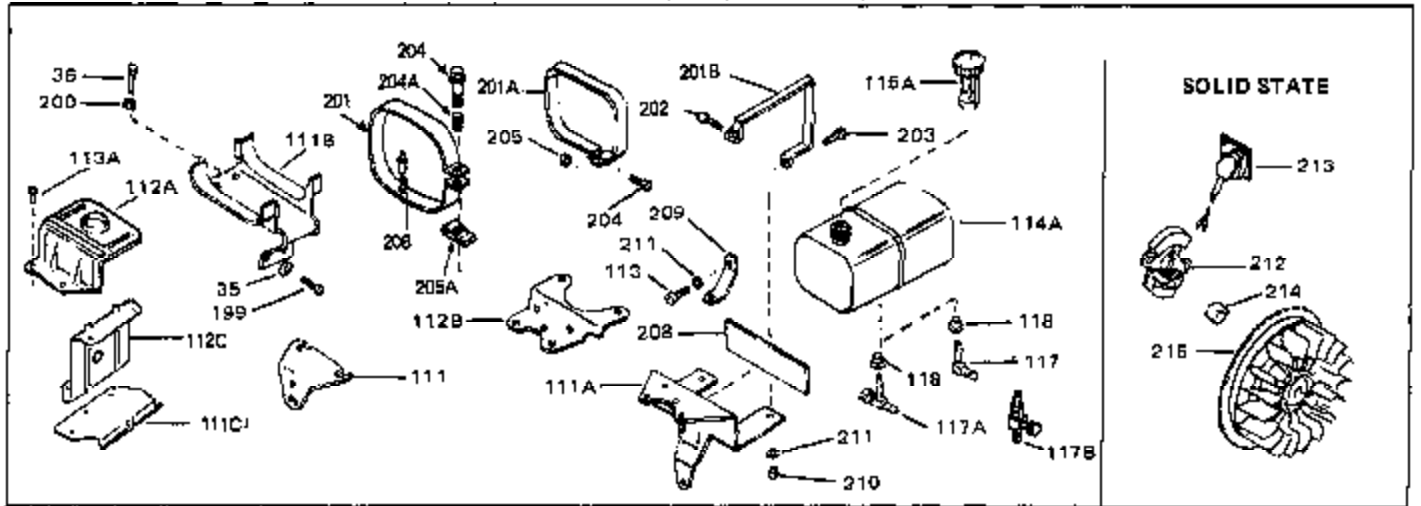

Ref #	Part Number	Qty	Description
35	26073	0	Washer, Connecting rod bolt
35	650570	0	Washer, Flat
35	650691	0	Washer, Flat
36	650694A	0	Screw, Hex flange hd., 5/16-18 x 2
36	650695A	0	Screw, Hex flange hd., 5/16-18 x 2-1/4
36	650697A	0	Screw, Hex flange hd., 5/16-18 x 2-1/2
38	27896	0	Gasket, Breather cover
43	27627	0	Tube, Breather
81	28820	0	Screw
81	30196	0	Screw
81	650521	0	Screw
82	27272	0	Gasket, Air cleaner
86A	34697	0	Elbow, Air cleaner
89A	730128	0	Cleaner Assy., Air
111A	33353	0	Bracket, Lower fuel tank
112A	33352A	0	Bracket, Upper fuel tank
113A	650273	0	Screw
113	650561	0	Screw
117A	33351	0	Valve, Fuel shut-off
117B	33053	0	Valve, Fuel strainer & shut-off
118	33679	0	Bushing, Fuel fitting
121E	391026	0	Muffler
124A	33171	0	Screen, Muffler
124B	33185	0	Cover & Tube, Muffler
124	650578	0	Screw
125	27930	0	Gasket, Exhaust
134	31288	0	Muffler Adapter Kit
135	730130	0	Muffler Adapter Kit
136	6021A	0	Screw, Hex flange hd., 5/16-18 x 1-1/2
137	650697A	0	Screw, Hex flange hd., 5/16-18 x 2-1/2
138	30196	0	Screw
233	34819	0	Elbow Assy., Air cleaner
234	730561	0	Air Cleaner Kit, Dual Element upright,
273	650687	0	Screw, Pan hd. self-tap, 10-32 x 5/16