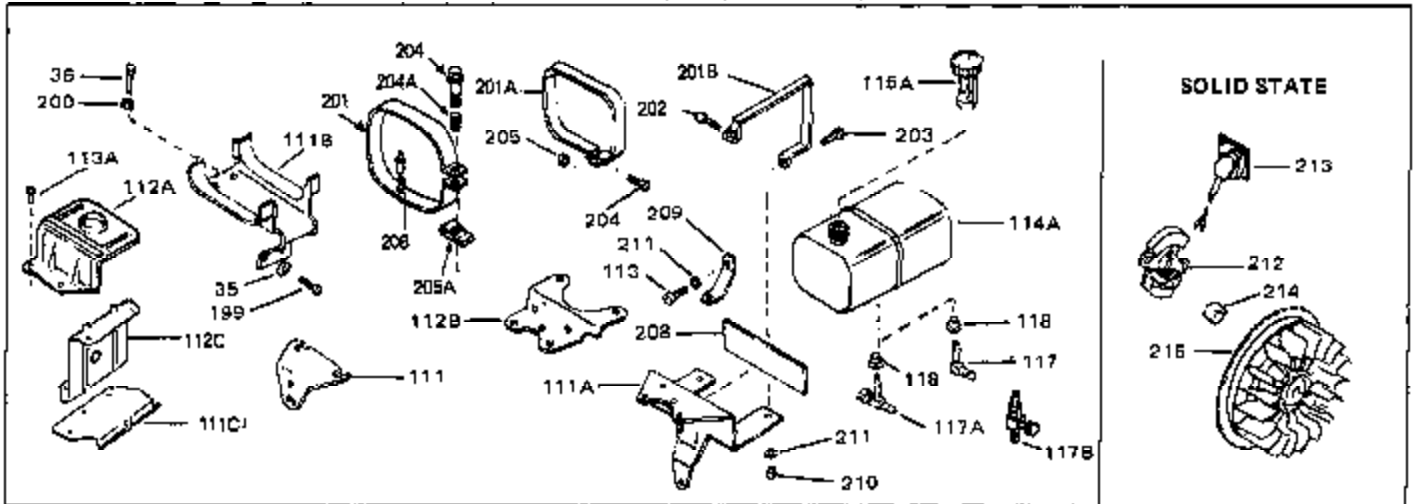

Ref #	Part Number	Qty	Description
125	27930	0	Gasket, Exhaust
132	650139	0	Screw
132	650548	0	Screw, Hex washer hd., 8-32 x 5/16
144	650542	0	Screw, Hex hd. cap, 5/16 18 x 13/16
146	29538	0	Base, Mounting
147	650128	0	Screw
148	30622	0	Extension, Blower housing
186	27275	0	Clip, Hi-tension wire
186	29443	0	Clip, Fuel line
186	33685	0	Clip, Hi-tension wire
193	610118	0	Cover, Spark plug
224	31386	0	Spring, Governor
225B	31711B	0	Bracket Assy., Speed control
226	610973	0	Terminal Assy.
229	28942	0	Screw
230	27793	0	Clip, Conduit
244	31793	0	Bearing, Ball
245	31792	0	Washer, Thrust
246	31855	0	Retainer, Bearing
247	650778	0	Washer, Lock
248	650580	0	Nut, Lock
262	29716	0	Screw
264	32125	0	Cup, Starter
265	590417	0	Screen, Starter cup
266	650815	0	Washer, Belleville
267	8115	0	Nut, Hex
298	34346	0	Decal, Instruction
298A	31517	0	Decal, H.P. (5 H.P.)
298A	32173	0	Decal, H.P. (6 H.P.)
298A	33310	0	Decal, Mini-Bike (5 H.P.)
298A	34316	0	Decal, Name
298B	31752	0	Decal, Air cleaner
299	32434	0	Contact Assy., Breaker
300	610767A	0	Condenser
301	631021	0	Inlet Needle, Seat & Clip Assy.
303	631067A	0	Carburetor
304	610816	0	Magneto, Tecumseh Alternator (w/ring gear)
306	590427	0	Starter, Rewind
310	33235	0	Gasket Set