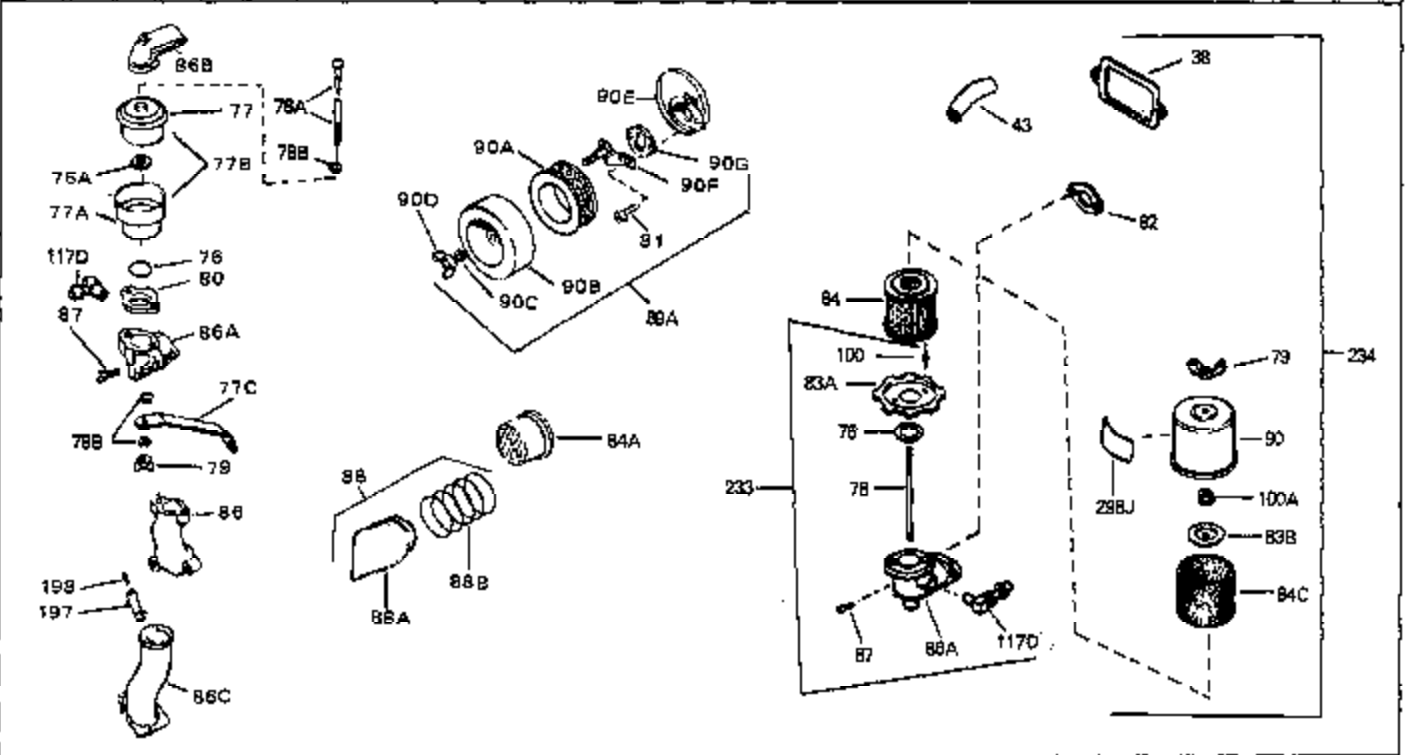

Ref #	Part Number	Qty	Description
125	27930	0	Gasket, Exhaust
132	650139	0	Screw
132	650548	0	Screw, Hex washer hd., 8-32 x 5/16
144	650542	0	Screw, Hex hd. cap, 5/16 18 x 13/16
146	29538	0	Base, Mounting
147	650128	0	Screw
148	30622	0	Extension, Blower housing
186	27275	0	Clip, Hi-tension wire
186	29443	0	Clip, Fuel line
186	33685	0	Clip, Hi-tension wire
193	610118	0	Cover, Spark plug
224	31386	0	Spring, Governor
225B	31711B	0	Bracket Assy., Speed control
226	610973	0	Terminal Assy.
229	28942	0	Screw
230	27793	0	Clip, Conduit
244	31793	0	Bearing, Ball
245	31792	0	Washer, Thrust
246	31855	0	Retainer, Bearing
247	650778	0	Washer, Lock
248	650580	0	Nut, Lock
262	29716	0	Screw
264	32125	0	Cup, Starter
265	590417	0	Screen, Starter cup
266	650815	0	Washer, Belleville
267	8115	0	Nut, Hex
298	34346	0	Decal, Instruction
298A	31517	0	Decal, H.P. (5 H.P.)
298A	32173	0	Decal, H.P. (6 H.P.)
298A	33310	0	Decal, Mini-Bike (5 H.P.)
298A	34316	0	Decal, Name
298B	31752	0	Decal, Air cleaner
299	32434	0	Contact Assy., Breaker
300	610767A	0	Condenser
301	631021	0	Inlet Needle, Seat & Clip Assy.
303	631067A	0	Carburetor
304	610816	0	Magneto, Tecumseh Alternator (w/ring gear)
306	590427	0	Starter, Rewind
310	33235	0	Gasket Set