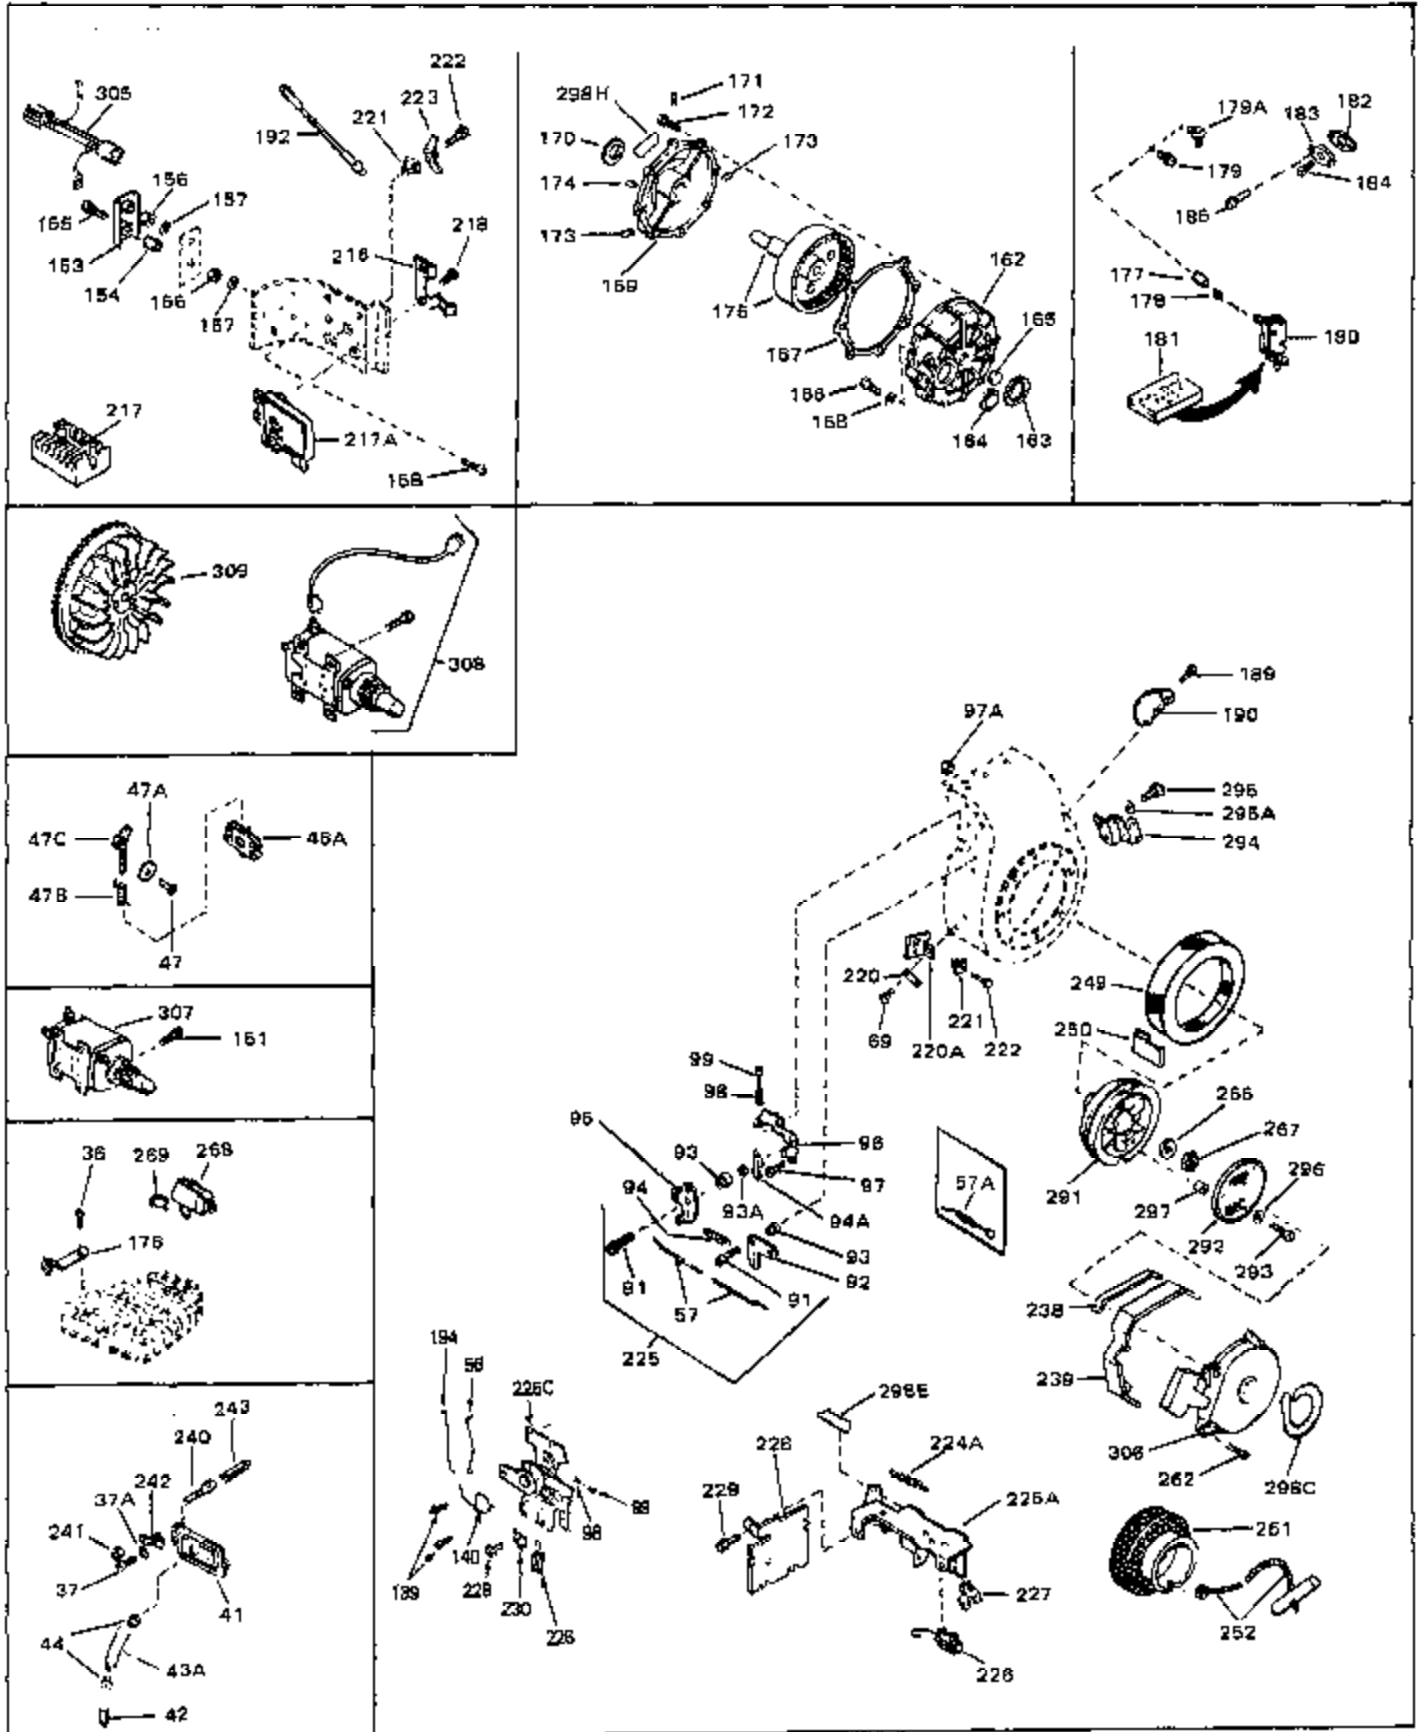

Ref #	Part Number	Qty	Description
36	650694A	0	Screw, Hex flange hd., 5/16-18 x 2
36	650695A	0	Screw, Hex flange hd., 5/16-18 x 2-1/4
36	650697A	0	Screw, Hex flange hd., 5/16-18 x 2-1/2
37	650128	0	Screw
37	650597	0	Screw, Hex washer hd., 10-24 x 5/8
37A	27261	0	Washer, Flat
41	28425	0	Cover, Valve chamber
56	31710	0	Link, Throttle
69	29747A	0	Screw
98	28569	0	Spring, Compression
98	31342	0	Spring, Compression
98	32924	0	Spring, Compression
99	29500	0	Screw, Fil. hd. mach., Sems, 8-32 x 3/4
99	650549	0	Screw
99	650688	0	Screw, Hex hd., 10-32 x 1-5/16" (Drilled
151	30688	0	Screw, Hex hd. Sems, 1/4-20 x 1/2
182	32683	0	Gasket, Fuel pump
183	32955	0	Cover, Fuel pump pad
184	9556	0	Plug, Oil drain (Sq. hd. pipe, 1/8-27)
185	30688	0	Screw, Hex hd. Sems, 1/4-20 x 1/2
217	610749	0	Regulator, Rectifier (10 Amp)
225	730152	0	Control Assy., Speed
226	610973	0	Terminal Assy.
227	33177	0	Terminal
229	28942	0	Screw
230	27793	0	Clip, Conduit
262	29716	0	Screw
266	650815	0	Washer, Belleville
267	8115	0	Nut, Hex
305	33018	0	Harness, Adapter
306	590427	0	Starter, Rewind
307	29965	0	Motor, Starter (12 Volt)
307	32468	0	Motor, Starter (12 Volt)
307	32468A	0	Motor, Starter (12 Volt)
307	32468B	0	Motor, Starter (12 Volt)
307	33606	0	Motor, Starter (12 Volt)
308	32386	0	Starter Motor Kit (110-120 Volt)
308	32901	0	Starter Motor Kit (110-120 Volt)
308	33328	0	Starter Motor Kit (110-120 Volt)
308	33328A	0	Starter Motor Kit (110-120 Volt)
308	33518	0	Starter Motor Kit (110-120 Volt)
308	33518A	0	Starter Motor Kit (110-120 Volt)
308	33518B	0	Starter Motor Kit (110-120 Volt)
309	30811A	0	Flywheel