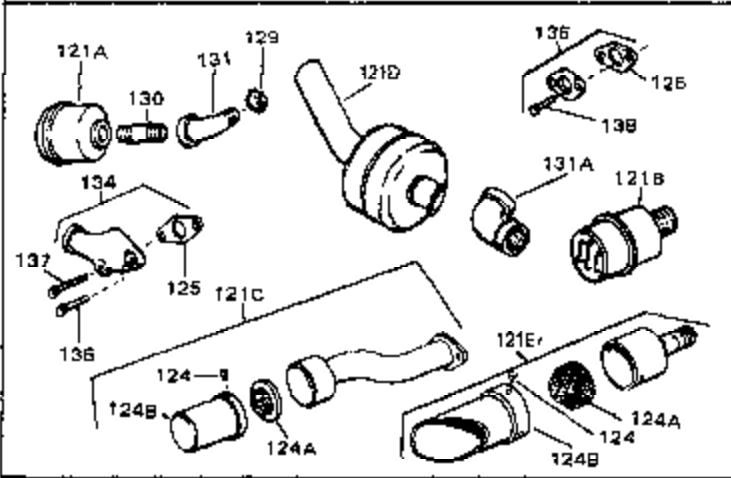

Ref #	Part Number	Qty	Description
125	27930	0	Gasket, Exhaust
132	650139	0	Screw
132	650548	0	Screw, Hex washer hd., 8-32 x 5/16
144	650542	0	Screw, Hex hd. cap, 5/16 18 x 13/16
146	29538	0	Base, Mounting
147	650128	0	Screw
148	30622	0	Extension, Blower housing
186	27275	0	Clip, Hi-tension wire
186	29443	0	Clip, Fuel line
186	33685	0	Clip, Hi-tension wire
193	610118	0	Cover, Spark plug
224	31386	0	Spring, Governor
225B	31711B	0	Bracket Assy., Speed control
226	610973	0	Terminal Assy.
229	28942	0	Screw
230	27793	0	Clip, Conduit
244	31793	0	Bearing, Ball
245	31792	0	Washer, Thrust
246	31855	0	Retainer, Bearing
247	650778	0	Washer, Lock
248	650580	0	Nut, Lock
262	29716	0	Screw
264	32125	0	Cup, Starter
265	590417	0	Screen, Starter cup
266	650815	0	Washer, Belleville
267	8115	0	Nut, Hex
298	34346	0	Decal, Instruction
298A	31517	0	Decal, H.P. (5 H.P.)
298A	32173	0	Decal, H.P. (6 H.P.)
298A	33310	0	Decal, Mini-Bike (5 H.P.)
298A	34316	0	Decal, Name
298B	31752	0	Decal, Air cleaner
299	32434	0	Contact Assy., Breaker
300	610767A	0	Condenser
301	631021	0	Inlet Needle, Seat & Clip Assy.
303	631067A	0	Carburetor
304	610816	0	Magneto, Tecumseh Alternator (w/ring gear)
306	590427	0	Starter, Rewind
310	33235	0	Gasket Set