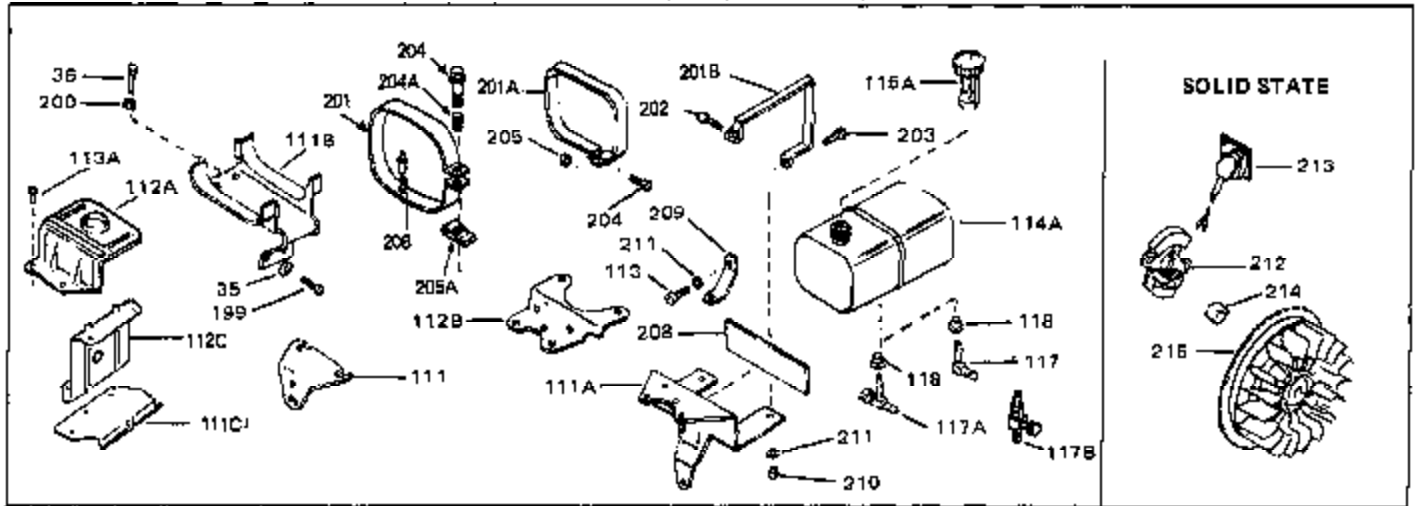

Ref #	Part Number	Qty	Description
132	650139	0	Screw
132	650548	0	Screw, Hex washer hd., 8-32 x 5/16
144	650542	0	Screw, Hex hd. cap, 5/16 18 x 13/16
146	29538	0	Base, Mounting
147	650128	0	Screw
148	30622	0	Extension, Blower housing
149A	30747	0	Clip, Shorting
150	16645	0	Lockwasher
186	27275	0	Clip, Hi-tension wire
186	29443	0	Clip, Fuel line
186	33685	0	Clip, Hi-tension wire
193	27276	0	Cover, Spark plug
229	28942	0	Screw
230	27793	0	Clip, Conduit
232	28468	0	Wire, Ground (Female fitting both ends)
244	31793	0	Bearing, Ball
245	31792	0	Washer, Thrust
246	31855	0	Retainer, Bearing
247	650778	0	Washer, Lock
248	650580	0	Nut, Lock
262	29716	0	Screw
264	32125	0	Cup, Starter
265	590417	0	Screen, Starter cup
266	650815	0	Washer, Belleville
267	8115	0	Nut, Hex
298	34346	0	Decal, Instruction
298A	31517	0	Decal, H.P. (5 H.P.)
298A	32173	0	Decal, H.P. (6 H.P.)
298A	33310	0	Decal, Mini-Bike (5 H.P.)
298A	34316	0	Decal, Name
299	30547A	0	Contact Assy., Breaker
300	30548B	0	Condenser
301	631021	0	Inlet Needle, Seat & Clip Assy.
303	631067A	0	Carburetor
304	610689A	0	Magneto, Tecumseh
306	590420	0	Starter, Rewind
310	33235	0	Gasket Set