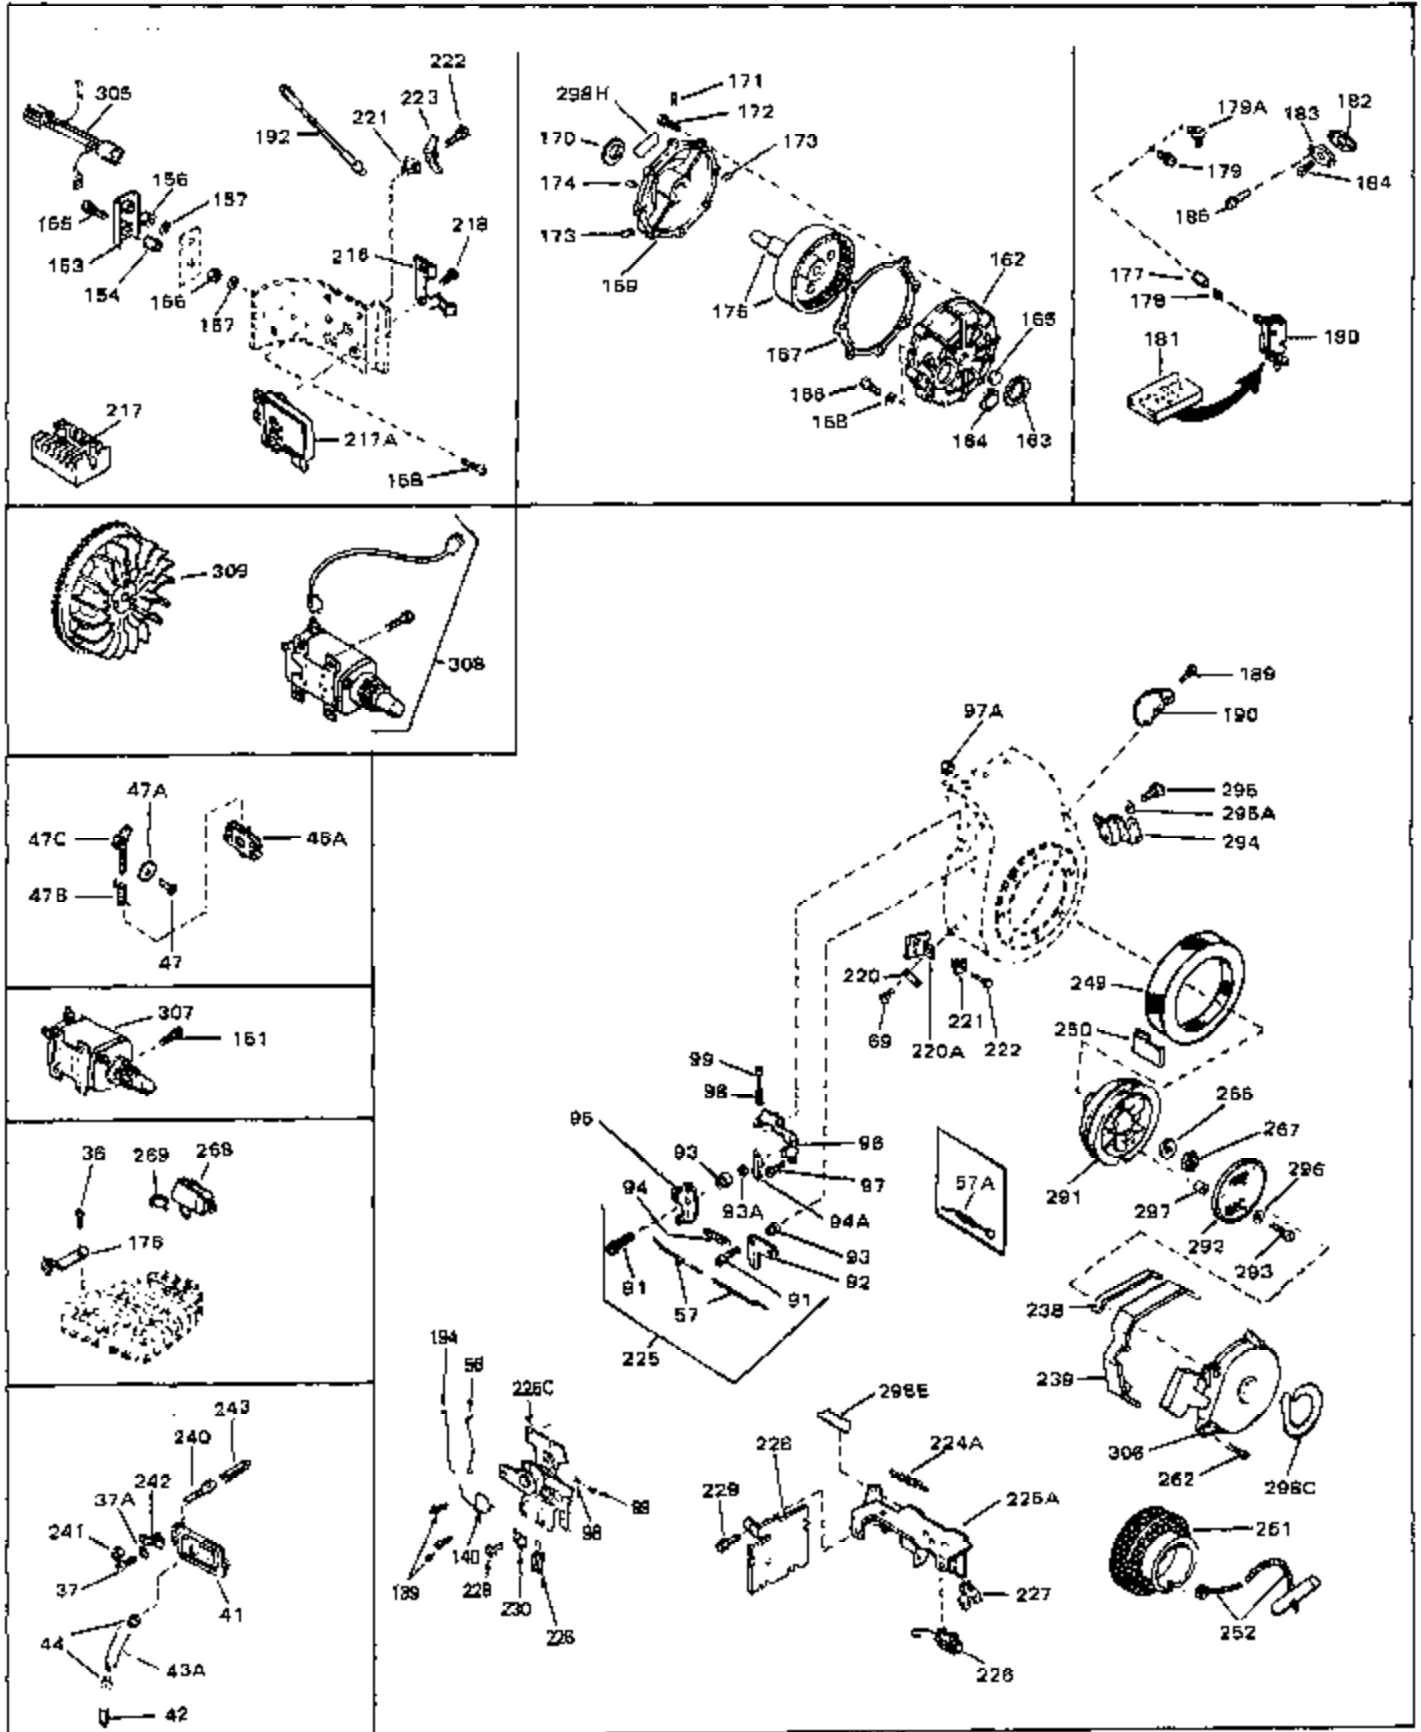

Ref #	Part Number	Qty	Description
36	650694A	0	Screw, Hex flange hd., 5/16-18 x 2
36	650695A	0	Screw, Hex flange hd., 5/16-18 x 2-1/4
36	650697A	0	Screw, Hex flange hd., 5/16-18 x 2-1/2
37	650128	0	Screw
37	650597	0	Screw, Hex washer hd., 10-24 x 5/8
37A	27261	0	Washer, Flat
41	28425	0	Cover, Valve chamber
43A	32447	0	Tube, Breather
44	32446	0	Grommet, Breather tube
56	30206	0	Link, Throttle
57	31879	0	Link, Governor lever to bellcrank
69	29747A	0	Screw
91	30312	0	Screw, Hex washer hd. Sems, 10-32 x 1/2
92	30712	0	Lever, Bellcrank
93A	28562	0	Bushing, Lever
93	29530	0	Bushing, Lever
94A	32977	0	Spring, Torsion
94	30202	0	Spring, Extension
95	33592	0	Lever, Speed control
96	30199A	0	Bracket, Speed control
97	650399	0	Screw, Phil. fil. hd. Sems, 10-32 x 5/8
97A	33450	0	Nut, Lock
98	28569	0	Spring, Compression
98	31342	0	Spring, Compression
98	32924	0	Spring, Compression
99	29500	0	Screw, Fil. hd. mach., Sems, 8-32 x 3/4
99	650549	0	Screw
99	650688	0	Screw, Hex hd., 10-32 x 1-5/16" (Drilled
182	32683	0	Gasket, Fuel pump
183	32955	0	Cover, Fuel pump pad
184	9556	0	Plug, Oil drain (Sq. hd. pipe, 1/8-27)
185	30688	0	Screw, Hex hd. Sems, 1/4-20 x 1/2
221	28545	0	Grommet, Plastic
222	650643	0	Screw
223	33356	0	Terminal, Ground
225	730152	0	Control Assy., Speed
227	33177	0	Terminal
229	28942	0	Screw
230	27793	0	Clip, Conduit
262	29716	0	Screw
266	650815	0	Washer, Belleville
267	8115	0	Nut, Hex
305	33018	0	Harness, Adapter
306	590420	0	Starter, Rewind
308	32386	0	Starter Motor Kit (110-120 Volt)
308	32901	0	Starter Motor Kit (110-120 Volt)
308	33328	0	Starter Motor Kit (110-120 Volt)
308	33328A	0	Starter Motor Kit (110-120 Volt)
308	33518	0	Starter Motor Kit (110-120 Volt)
308	33518A	0	Starter Motor Kit (110-120 Volt)
308	33518B	0	Starter Motor Kit (110-120 Volt)
309	30811A	0	Flywheel