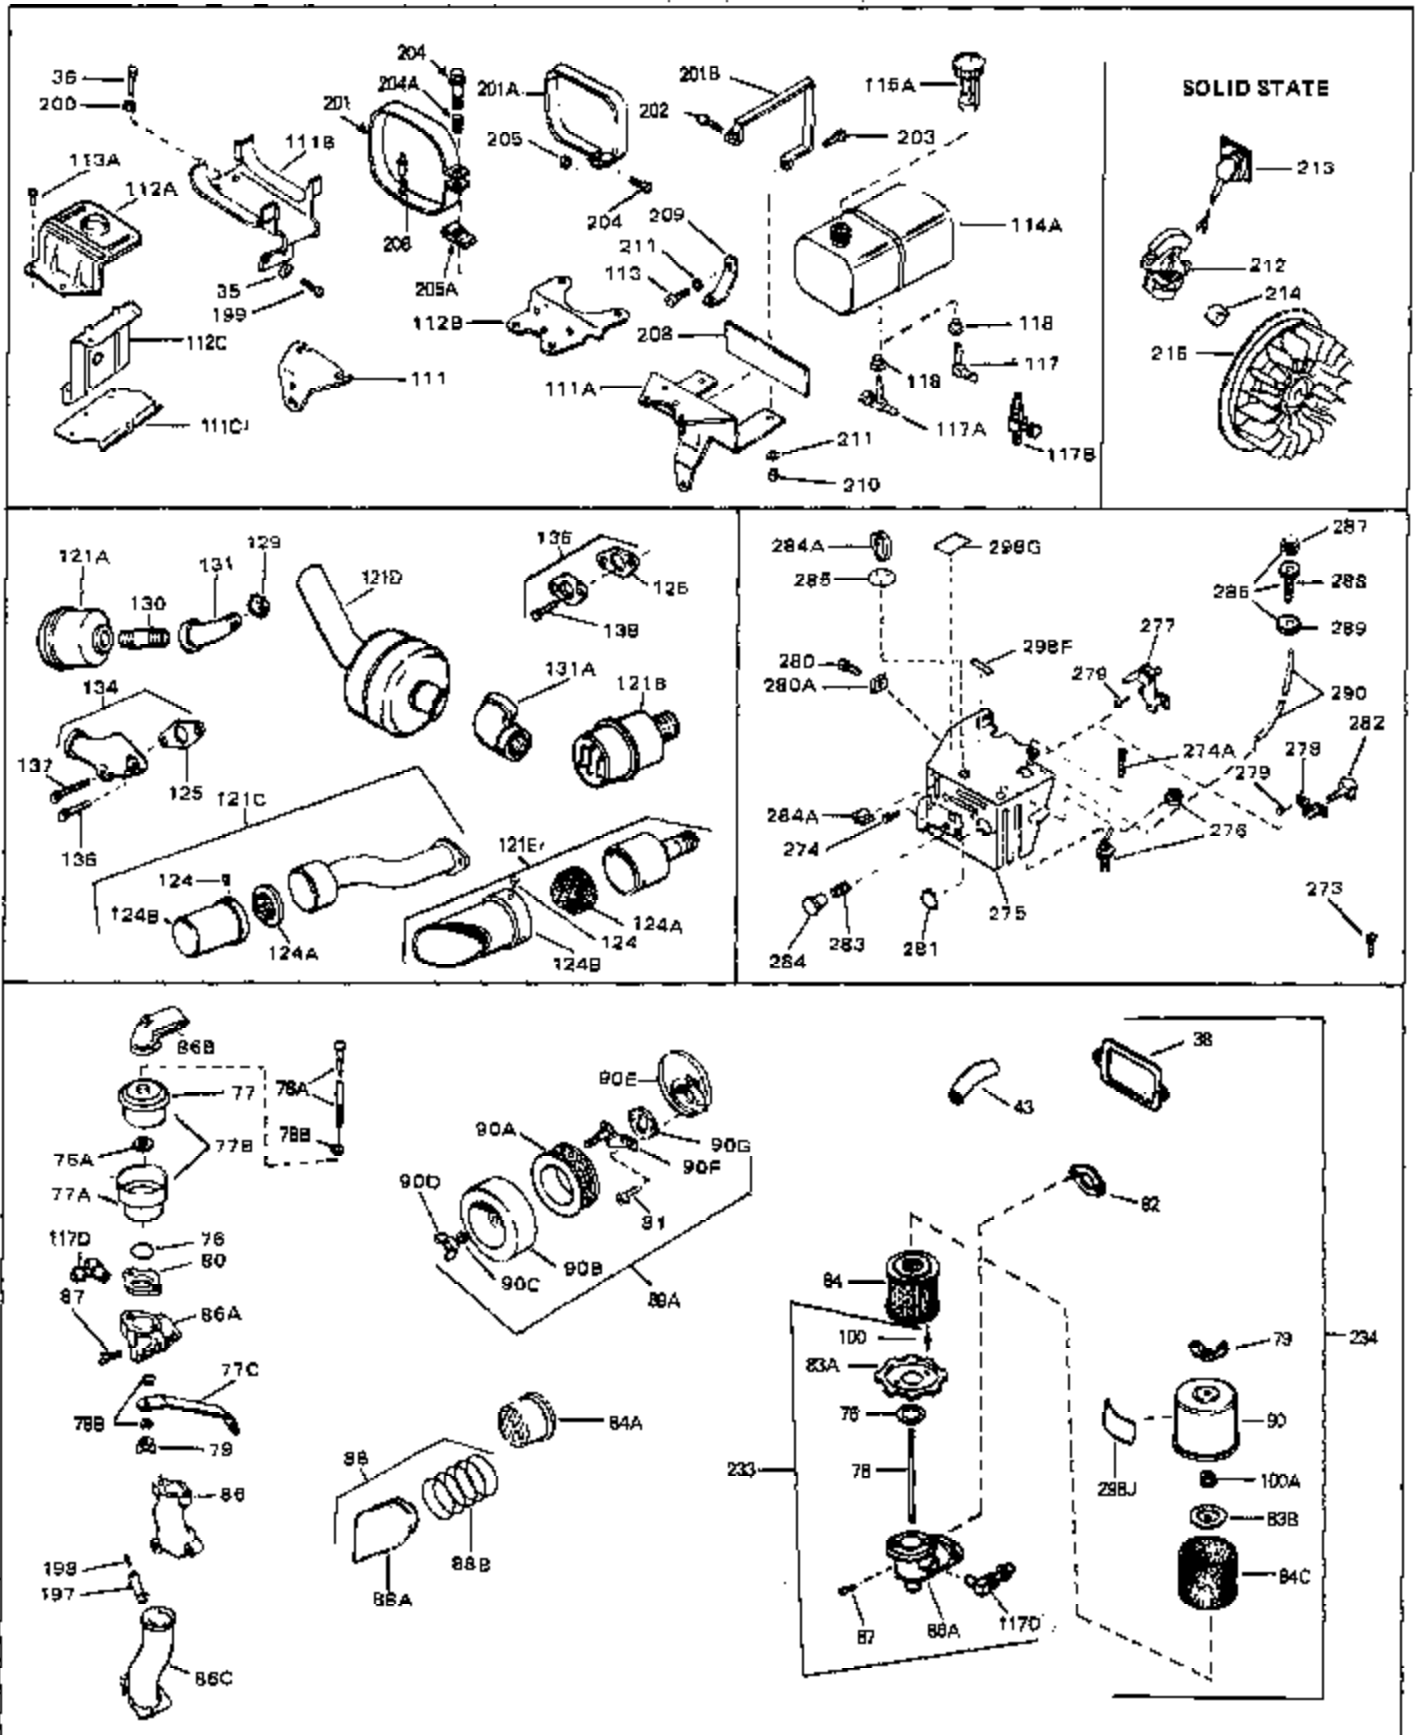

Ref #	Part Number	Qty	Description
35	26073	0	Washer, Connecting rod bolt
35	650570	0	Washer, Flat
35	650691	0	Washer, Flat
36	650694A	0	Screw, Hex flange hd., 5/16-18 x 2
36	650695A	0	Screw, Hex flange hd., 5/16-18 x 2-1/4
36	650697A	0	Screw, Hex flange hd., 5/16-18 x 2-1/2
38	27896	0	Gasket, Breather cover
43	27627	0	Tube, Breather
81	28820	0	Screw
81	30196	0	Screw
81	650521	0	Screw
82	27272	0	Gasket, Air cleaner
86A	34697	0	Elbow, Air cleaner
89A	730128	0	Cleaner Assy., Air
111	33167	0	Bracket, Lower fuel tank
112B	33166A	0	Bracket, Upper fuel tank
113A	650665	0	Screw
113	650561	0	Screw
117B	33053	0	Valve, Fuel strainer & shut-off
121B	31287	0	Muffler
121E	391026	0	Muffler
124A	33171	0	Screen, Muffler
124B	33185	0	Cover & Tube, Muffler
124	650578	0	Screw
125	27930	0	Gasket, Exhaust
129	28443	0	Nut, Conduit (1/8" thick)
129	32862	0	Nut, Conduit (1/4" thick)
131	30209	0	Elbow, Exhaust (45°)
134	31288	0	Muffler Adapter Kit
135	730130	0	Muffler Adapter Kit
136	6021A	0	Screw, Hex flange hd., 5/16-18 x 1-1/2
137	650697A	0	Screw, Hex flange hd., 5/16-18 x 2-1/2
138	30196	0	Screw
233	34819	0	Elbow Assy., Air cleaner
234	730561	0	Air Cleaner Kit, Dual Element upright,
273	650687	0	Screw, Pan hd. self-tap, 10-32 x 5/16