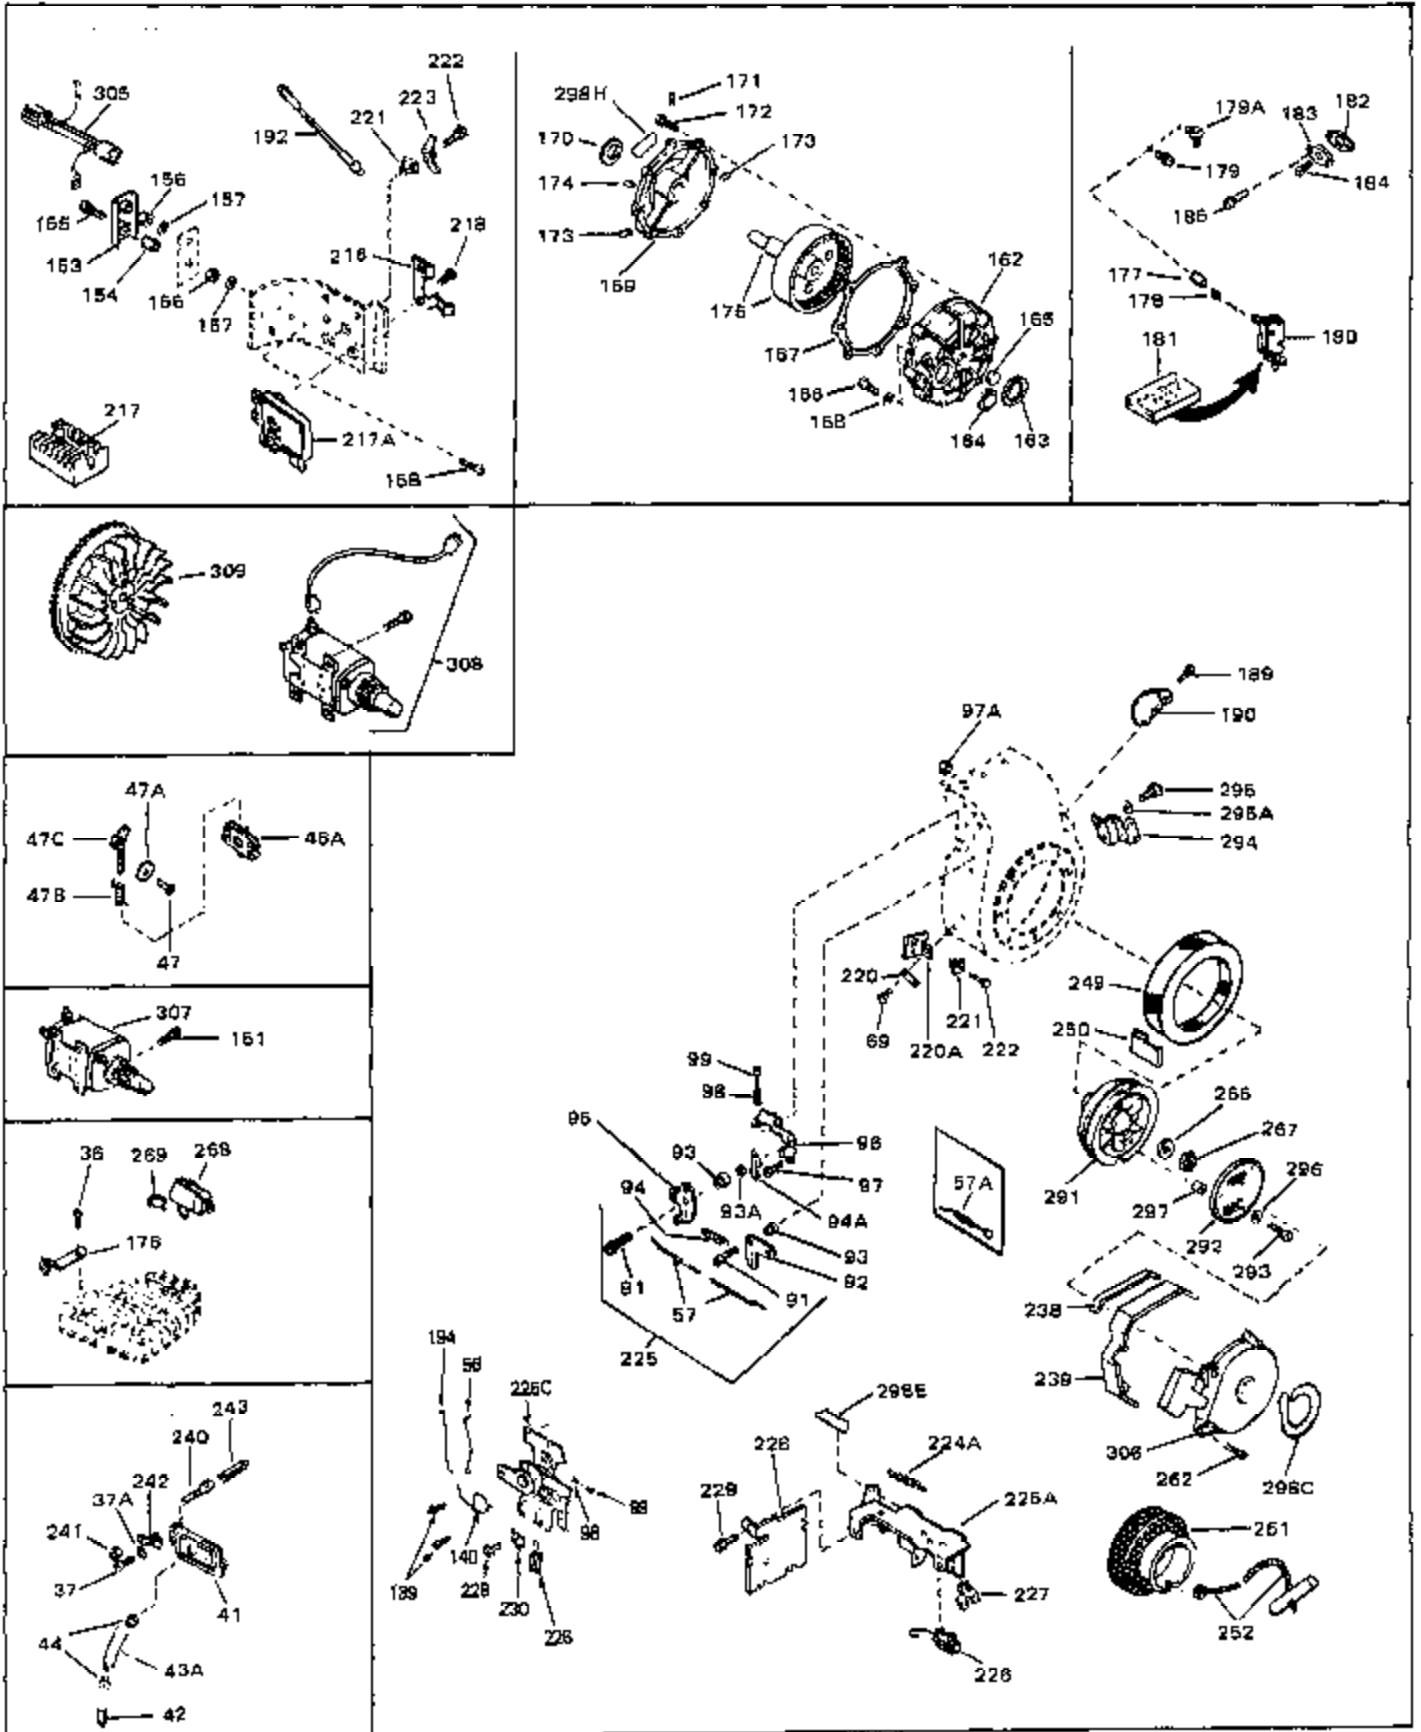

Ref #	Part Number	Qty	Description
36	650694A	0	Screw, Hex flange hd., 5/16-18 x 2
36	650695A	0	Screw, Hex flange hd., 5/16-18 x 2-1/4
36	650697A	0	Screw, Hex flange hd., 5/16-18 x 2-1/2
37	650128	0	Screw
37	650597	0	Screw, Hex washer hd., 10-24 x 5/8
37A	27261	0	Washer, Flat
41	28425	0	Cover, Valve chamber
56	30824	0	Link, Throttle
69	29747A	0	Screw
98	28569	0	Spring, Compression
98	31342	0	Spring, Compression
98	32924	0	Spring, Compression
99	29500	0	Screw, Fil. hd. mach., Sems, 8-32 x 3/4
99	650549	0	Screw
99	650688	0	Screw, Hex hd., 10-32 x 1-5/16" (Drilled
182	32683	0	Gasket, Fuel pump
183	32955	0	Cover, Fuel pump pad
184	9556	0	Plug, Oil drain (Sq. hd. pipe, 1/8-27)
185	30688	0	Screw, Hex hd. Sems, 1/4-20 x 1/2
224A	30826	0	Spring, Extension
225A	33108A	0	Control Assy., Speed (Remote Snow King)
225	730152	0	Control Assy., Speed
226	610973	0	Terminal Assy.
227	33177	0	Terminal
229	28942	0	Screw
230	27793	0	Clip, Conduit
238	32576	0	Seal, Snow guard
239	31680	0	Guard, Starter
262	29716	0	Screw
266	650815	0	Washer, Belleville
267	8115	0	Nut, Hex
298E	31683	0	Decal, Choke
305	33018	0	Harness, Adapter
306	590473	0	Starter, Rewind
308	32386	0	Starter Motor Kit (110-120 Volt)
308	32901	0	Starter Motor Kit (110-120 Volt)
308	33328	0	Starter Motor Kit (110-120 Volt)
308	33328A	0	Starter Motor Kit (110-120 Volt)
308	33518	0	Starter Motor Kit (110-120 Volt)
308	33518A	0	Starter Motor Kit (110-120 Volt)
308	33518B	0	Starter Motor Kit (110-120 Volt)
309	30811A	0	Flywheel