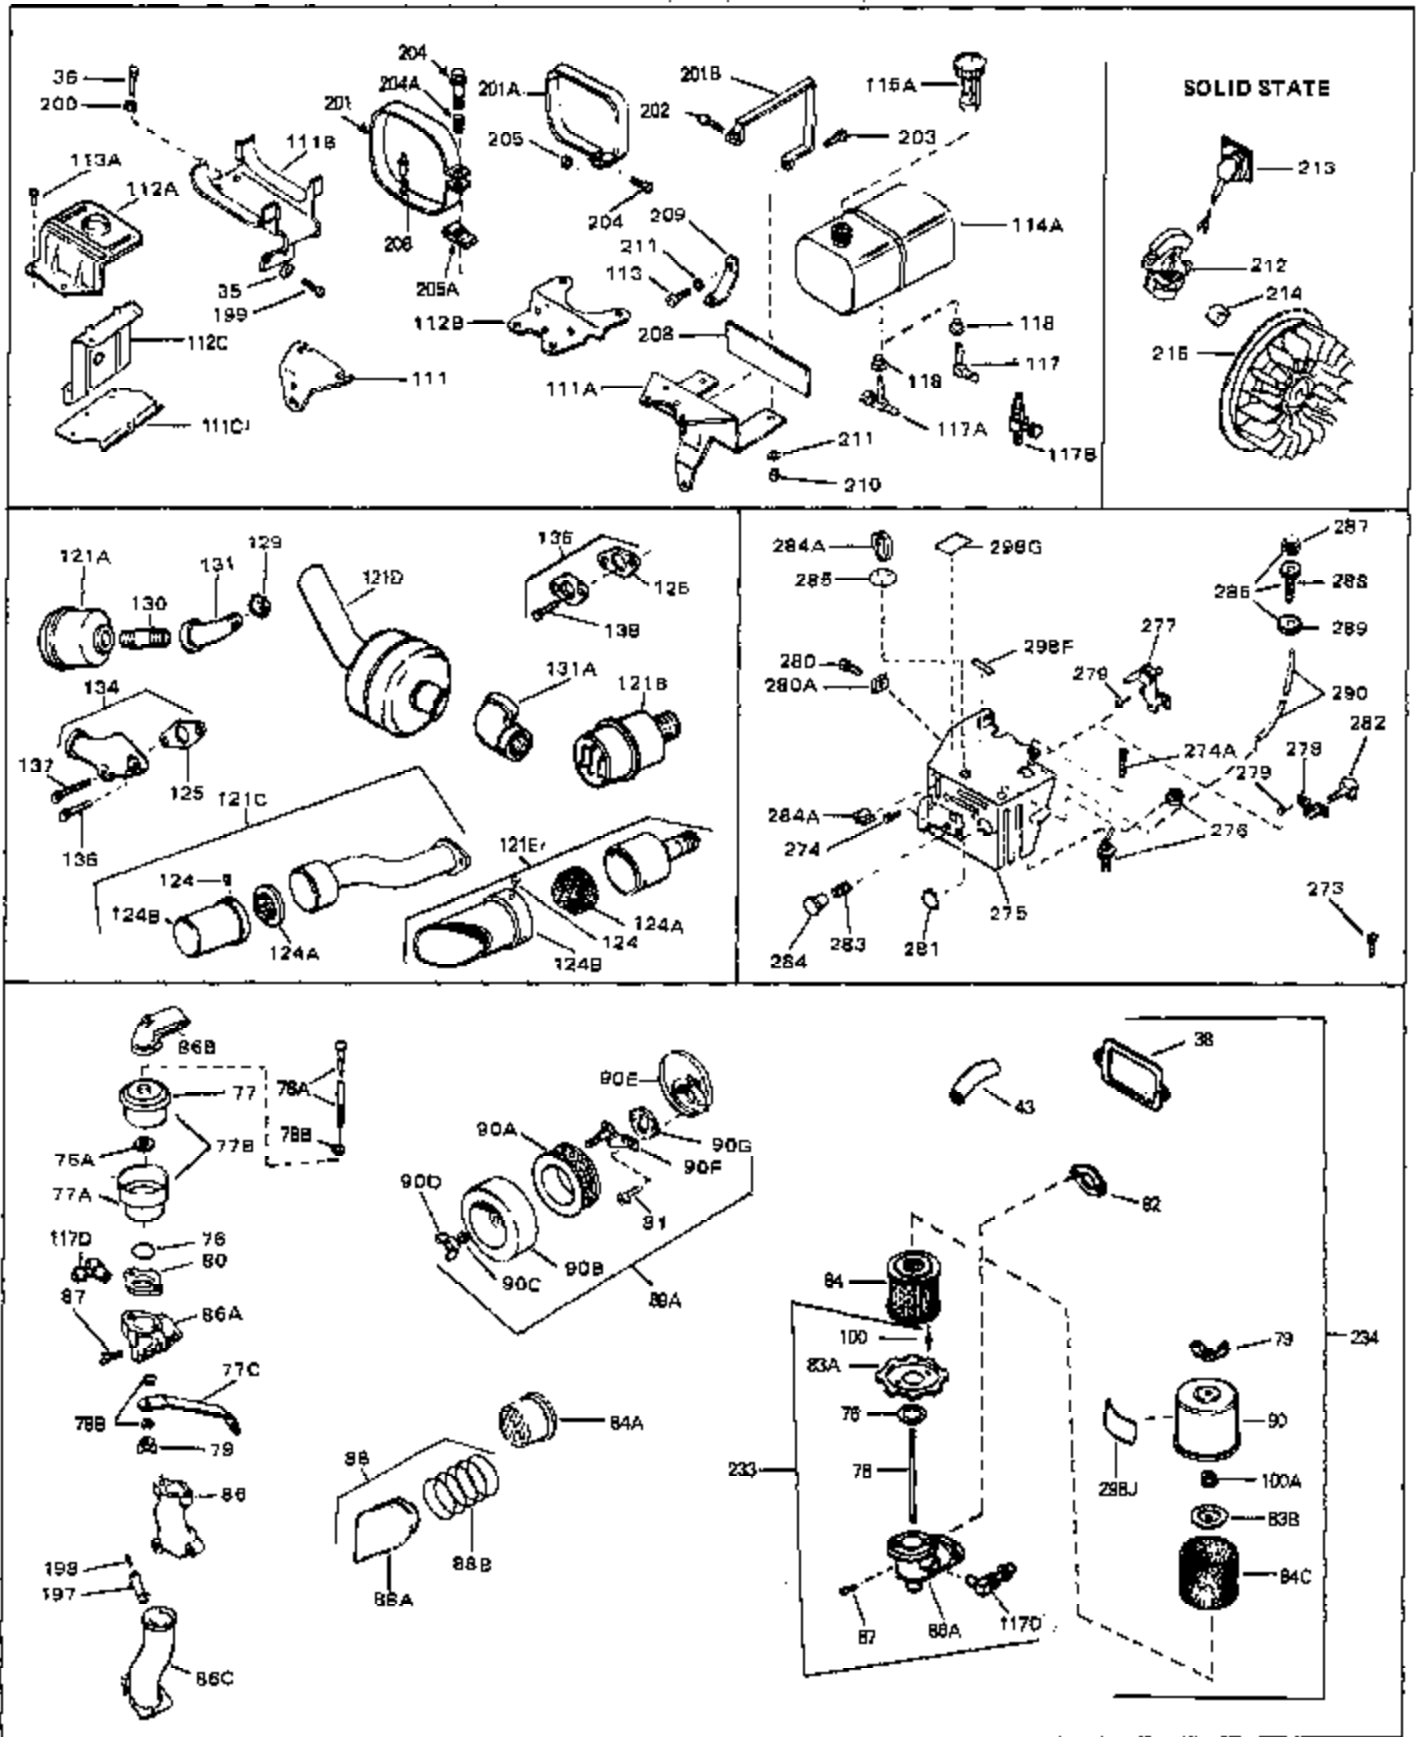

Ref #	Part Number	Qty	Description
35	26073	0	Washer, Connecting rod bolt
35	650570	0	Washer, Flat
35	650691	0	Washer, Flat
36	650694A	0	Screw, Hex flange hd., 5/16-18 x 2
36	650695A	0	Screw, Hex flange hd., 5/16-18 x 2-1/4
36	650697A	0	Screw, Hex flange hd., 5/16-18 x 2-1/2
38	27896	0	Gasket, Breather cover
43	27627	0	Tube, Breather
81	28820	0	Screw
81	30196	0	Screw
81	650521	0	Screw
86A	34697	0	Elbow, Air cleaner
89A	730128	0	Cleaner Assy., Air
111	33167	0	Bracket, Lower fuel tank
112B	33166A	0	Bracket, Upper fuel tank
113	650561	0	Screw
113A	650665	0	Screw
117B	33053	0	Valve, Fuel strainer & shut-off
117A	32961	0	Valve, Fuel shut-off
121E	391026	0	Muffler
124A	33171	0	Screen, Muffler
124B	33185	0	Cover & Tube, Muffler
124	650578	0	Screw
125	27930	0	Gasket, Exhaust
134	31288	0	Muffler Adapter Kit
135	730130	0	Muffler Adapter Kit
136	6021A	0	Screw, Hex flange hd., 5/16-18 x 1-1/2
137	650697A	0	Screw, Hex flange hd., 5/16-18 x 2-1/2
138	30196	0	Screw
233	34819	0	Elbow Assy., Air cleaner
234	730561	0	Air Cleaner Kit, Dual Element upright,
273	650687	0	Screw, Pan hd. self-tap, 10-32 x 5/16
274A	650765	0	Screw, Hex washer hd. self-drilling, 10-32 x
274	650257	0	Screw, Pan hd. Sems, 8-32 x 5/16
275	32911	0	Cover, Carburetor
278	32398	0	Bracket, Choke
279	28820	0	Screw
280	650760	0	Screw
280A	650764	0	"U" Clip Nut
281	31291	0	Plug, Cover
282	32397	0	Plate Assy., Choke
283	32399	0	Spring, Choke knob
284	32400	0	Knob, Choke
298F	31682	0	Decal, Operation