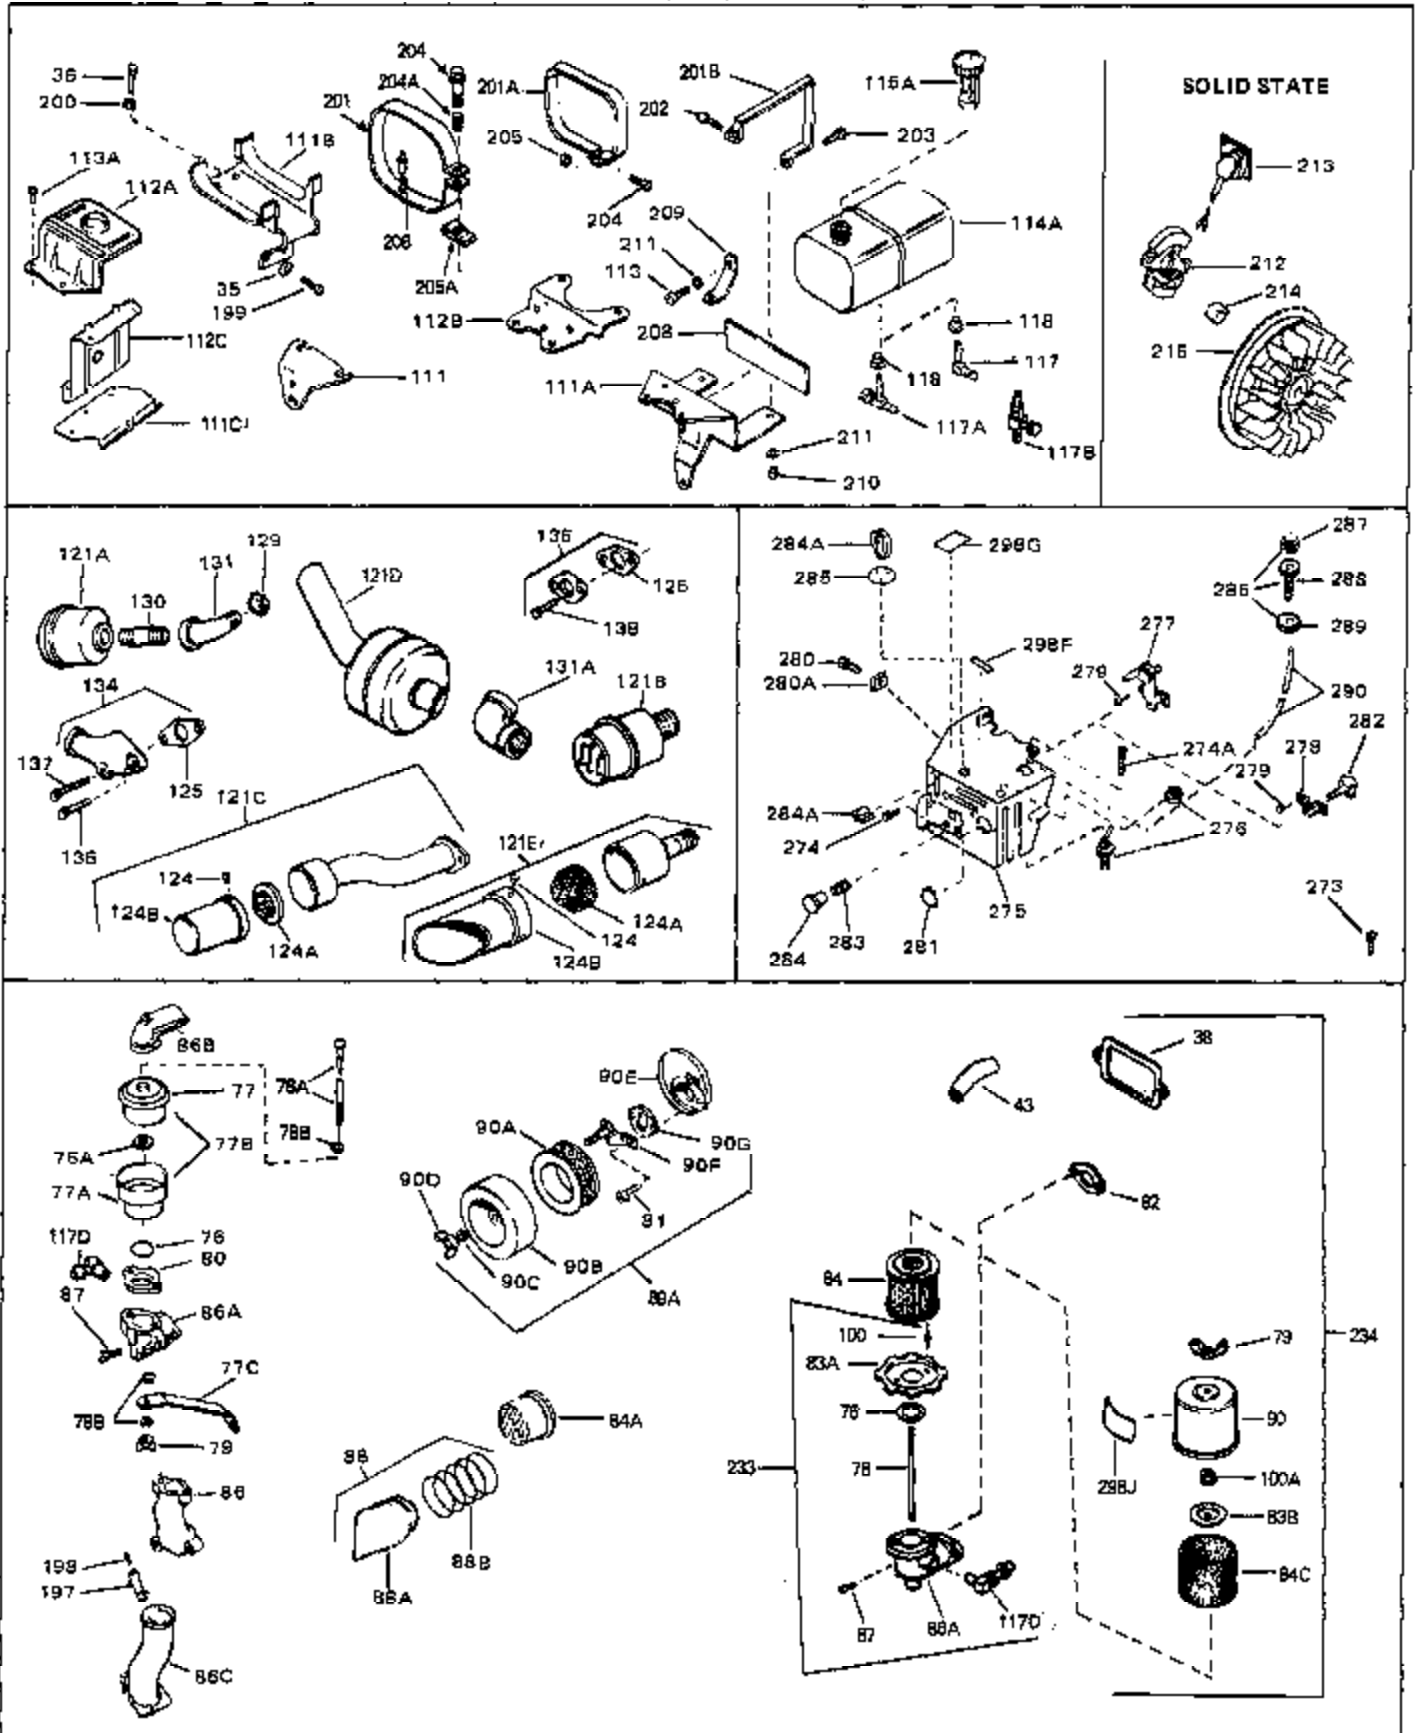

Ref #	Part Number	Qty	Description
35	26073	0	Washer, Connecting rod bolt
35	650570	0	Washer, Flat
35	650691	0	Washer, Flat
36	650694A	0	Screw, Hex flange hd., 5/16-18 x 2
36	650695A	0	Screw, Hex flange hd., 5/16-18 x 2-1/4
36	650697A	0	Screw, Hex flange hd., 5/16-18 x 2-1/2
38	27896	0	Gasket, Breather cover
43	27627	0	Tube, Breather
81	28820	0	Screw
81	30196	0	Screw
81	650521	0	Screw
82	27272	0	Gasket, Air cleaner
86A	34697	0	Elbow, Air cleaner
89A	730128	0	Cleaner Assy., Air
111	33167	0	Bracket, Lower fuel tank
112B	33166A	0	Bracket, Upper fuel tank
113A	650665	0	Screw
113	650561	0	Screw
117B	33053	0	Valve, Fuel strainer & shut-off
121E	391026	0	Muffler
124A	33171	0	Screen, Muffler
124B	33185	0	Cover & Tube, Muffler
124	650578	0	Screw
125	27930	0	Gasket, Exhaust
134	31288	0	Muffler Adapter Kit
135	730130	0	Muffler Adapter Kit
136	6021A	0	Screw, Hex flange hd., 5/16-18 x 1-1/2
137	650697A	0	Screw, Hex flange hd., 5/16-18 x 2-1/2
138	30196	0	Screw
233	34819	0	Elbow Assy., Air cleaner
234	730561	0	Air Cleaner Kit, Dual Element upright,
273	650687	0	Screw, Pan hd. self-tap, 10-32 x 5/16