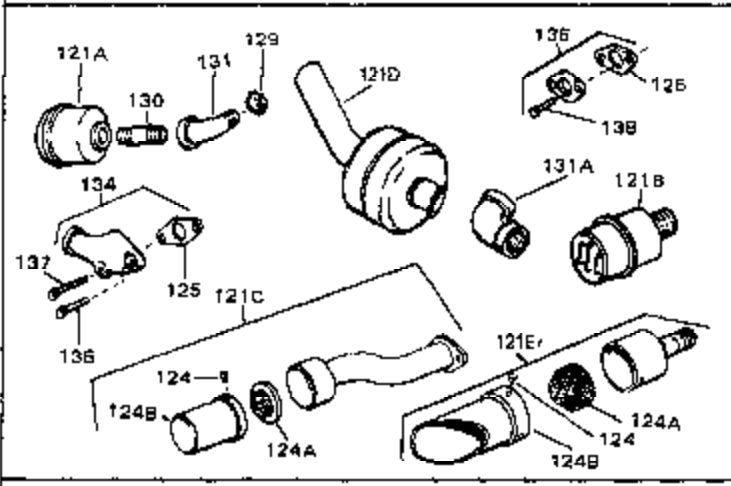

Ref #	Part Number	Qty	Description
125	27930	0	Gasket, Exhaust
132	650139	0	Screw
132	650548	0	Screw, Hex washer hd., 8-32 x 5/16
144	650542	0	Screw, Hex hd. cap, 5/16 18 x 13/16
146	29538	0	Base, Mounting
147	650128	0	Screw
148	30622	0	Extension, Blower housing
149A	30747	0	Clip, Shorting
150	16645	0	Lockwasher
186	27275	0	Clip, Hi-tension wire
186	29443	0	Clip, Fuel line
186	33685	0	Clip, Hi-tension wire
193	27276	0	Cover, Spark plug
229	28942	0	Screw
230	27793	0	Clip, Conduit
244	31793	0	Bearing, Ball
245	31792	0	Washer, Thrust
246	31855	0	Retainer, Bearing
247	650778	0	Washer, Lock
248	650580	0	Nut, Lock
262	29716	0	Screw
264	32125	0	Cup, Starter
265	590417	0	Screen, Starter cup
266	650815	0	Washer, Belleville
267	8115	0	Nut, Hex
298A	31517	0	Decal, H.P. (5 H.P.)
298A	32173	0	Decal, H.P. (6 H.P.)
298A	33310	0	Decal, Mini-Bike (5 H.P.)
298A	34316	0	Decal, Name
298	34346	0	Decal, Instruction
298B	31752	0	Decal, Air cleaner
299	30547A	0	Contact Assy., Breaker
300	30548B	0	Condenser
301	631021	0	Inlet Needle, Seat & Clip Assy.
303	631067A	0	Carburetor
304	610826	0	Magneto, Tecumseh Alternator (w/ring gear)
306	590420	0	Starter, Rewind
310	33235	0	Gasket Set