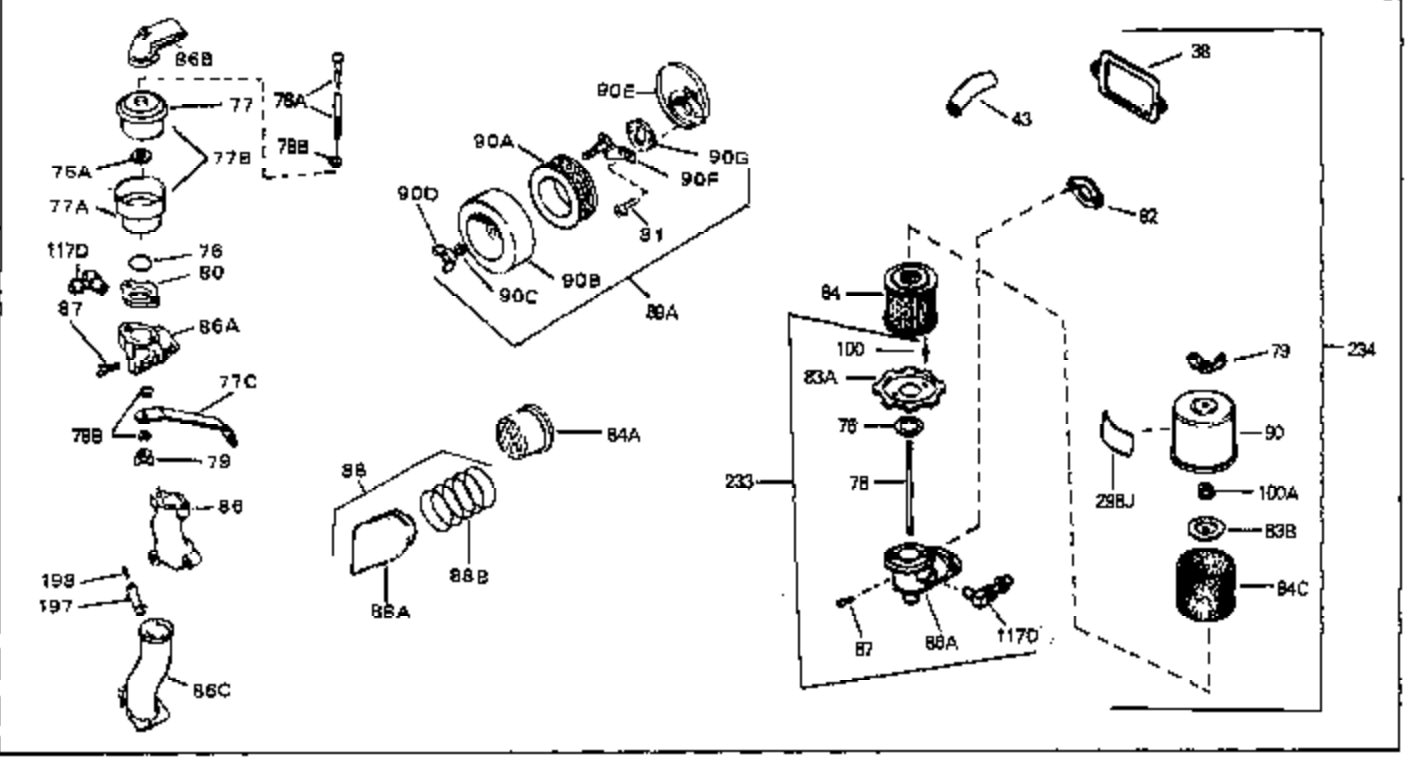

Ref #	Part Number	Qty	Description
125	27930	0	Gasket, Exhaust
132	650139	0	Screw
132	650548	0	Screw, Hex washer hd., 8-32 x 5/16
144	650542	0	Screw, Hex hd. cap, 5/16 18 x 13/16
146	29538	0	Base, Mounting
147	650128	0	Screw
148	30622	0	Extension, Blower housing
149A	30747	0	Clip, Shorting
150	16645	0	Lockwasher
186	27275	0	Clip, Hi-tension wire
186	29443	0	Clip, Fuel line
186	33685	0	Clip, Hi-tension wire
193	27276	0	Cover, Spark plug
229	28942	0	Screw
230	27793	0	Clip, Conduit
244	31793	0	Bearing, Ball
245	31792	0	Washer, Thrust
246	31855	0	Retainer, Bearing
247	650778	0	Washer, Lock
248	650580	0	Nut, Lock
262	29716	0	Screw
264	32125	0	Cup, Starter
265	590417	0	Screen, Starter cup
266	650815	0	Washer, Belleville
267	8115	0	Nut, Hex
298A	31517	0	Decal, H.P. (5 H.P.)
298A	32173	0	Decal, H.P. (6 H.P.)
298A	33310	0	Decal, Mini-Bike (5 H.P.)
298A	34316	0	Decal, Name
298	34346	0	Decal, Instruction
298B	31752	0	Decal, Air cleaner
299	30547A	0	Contact Assy., Breaker
300	30548B	0	Condenser
301	631021	0	Inlet Needle, Seat & Clip Assy.
303	631067A	0	Carburetor
304	610826	0	Magneto, Tecumseh Alternator (w/ring gear)
306	590420	0	Starter, Rewind
310	33235	0	Gasket Set