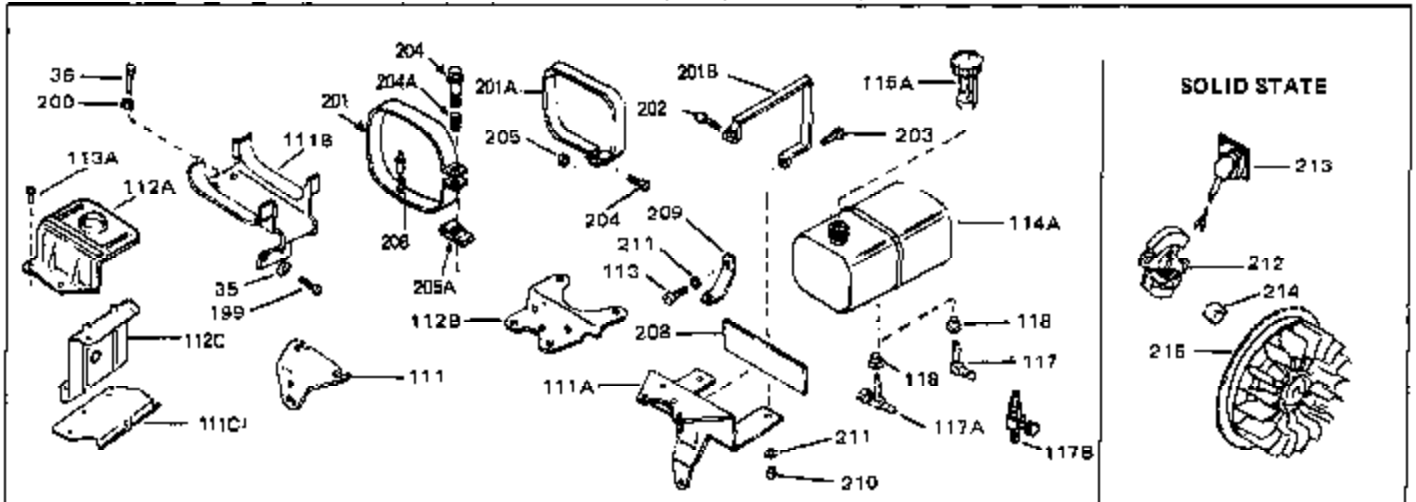

Ref #	Part Number	Qty	Description
125	27930	0	Gasket, Exhaust
132	650139	0	Screw
132	650548	0	Screw, Hex washer hd., 8-32 x 5/16
144	650542	0	Screw, Hex hd. cap, 5/16 18 x 13/16
146	29538	0	Base, Mounting
147	650128	0	Screw
148	30622	0	Extension, Blower housing
149A	30747	0	Clip, Shorting
150	16645	0	Lockwasher
186	27275	0	Clip, Hi-tension wire
186	29443	0	Clip, Fuel line
186	33685	0	Clip, Hi-tension wire
193	27276	0	Cover, Spark plug
229	28942	0	Screw
230	27793	0	Clip, Conduit
244	31793	0	Bearing, Ball
245	31792	0	Washer, Thrust
246	31855	0	Retainer, Bearing
247	650778	0	Washer, Lock
248	650580	0	Nut, Lock
262	29716	0	Screw
264	32125	0	Cup, Starter
265	590417	0	Screen, Starter cup
266	650815	0	Washer, Belleville
267	8115	0	Nut, Hex
298A	31517	0	Decal, H.P. (5 H.P.)
298A	32173	0	Decal, H.P. (6 H.P.)
298A	33310	0	Decal, Mini-Bike (5 H.P.)
298A	34316	0	Decal, Name
298	34346	0	Decal, Instruction
298B	31752	0	Decal, Air cleaner
299	30547A	0	Contact Assy., Breaker
300	30548B	0	Condenser
301	631021	0	Inlet Needle, Seat & Clip Assy.
303	631067A	0	Carburetor
304	610826	0	Magneto, Tecumseh Alternator (w/ring gear)
306	590420	0	Starter, Rewind
310	33235	0	Gasket Set