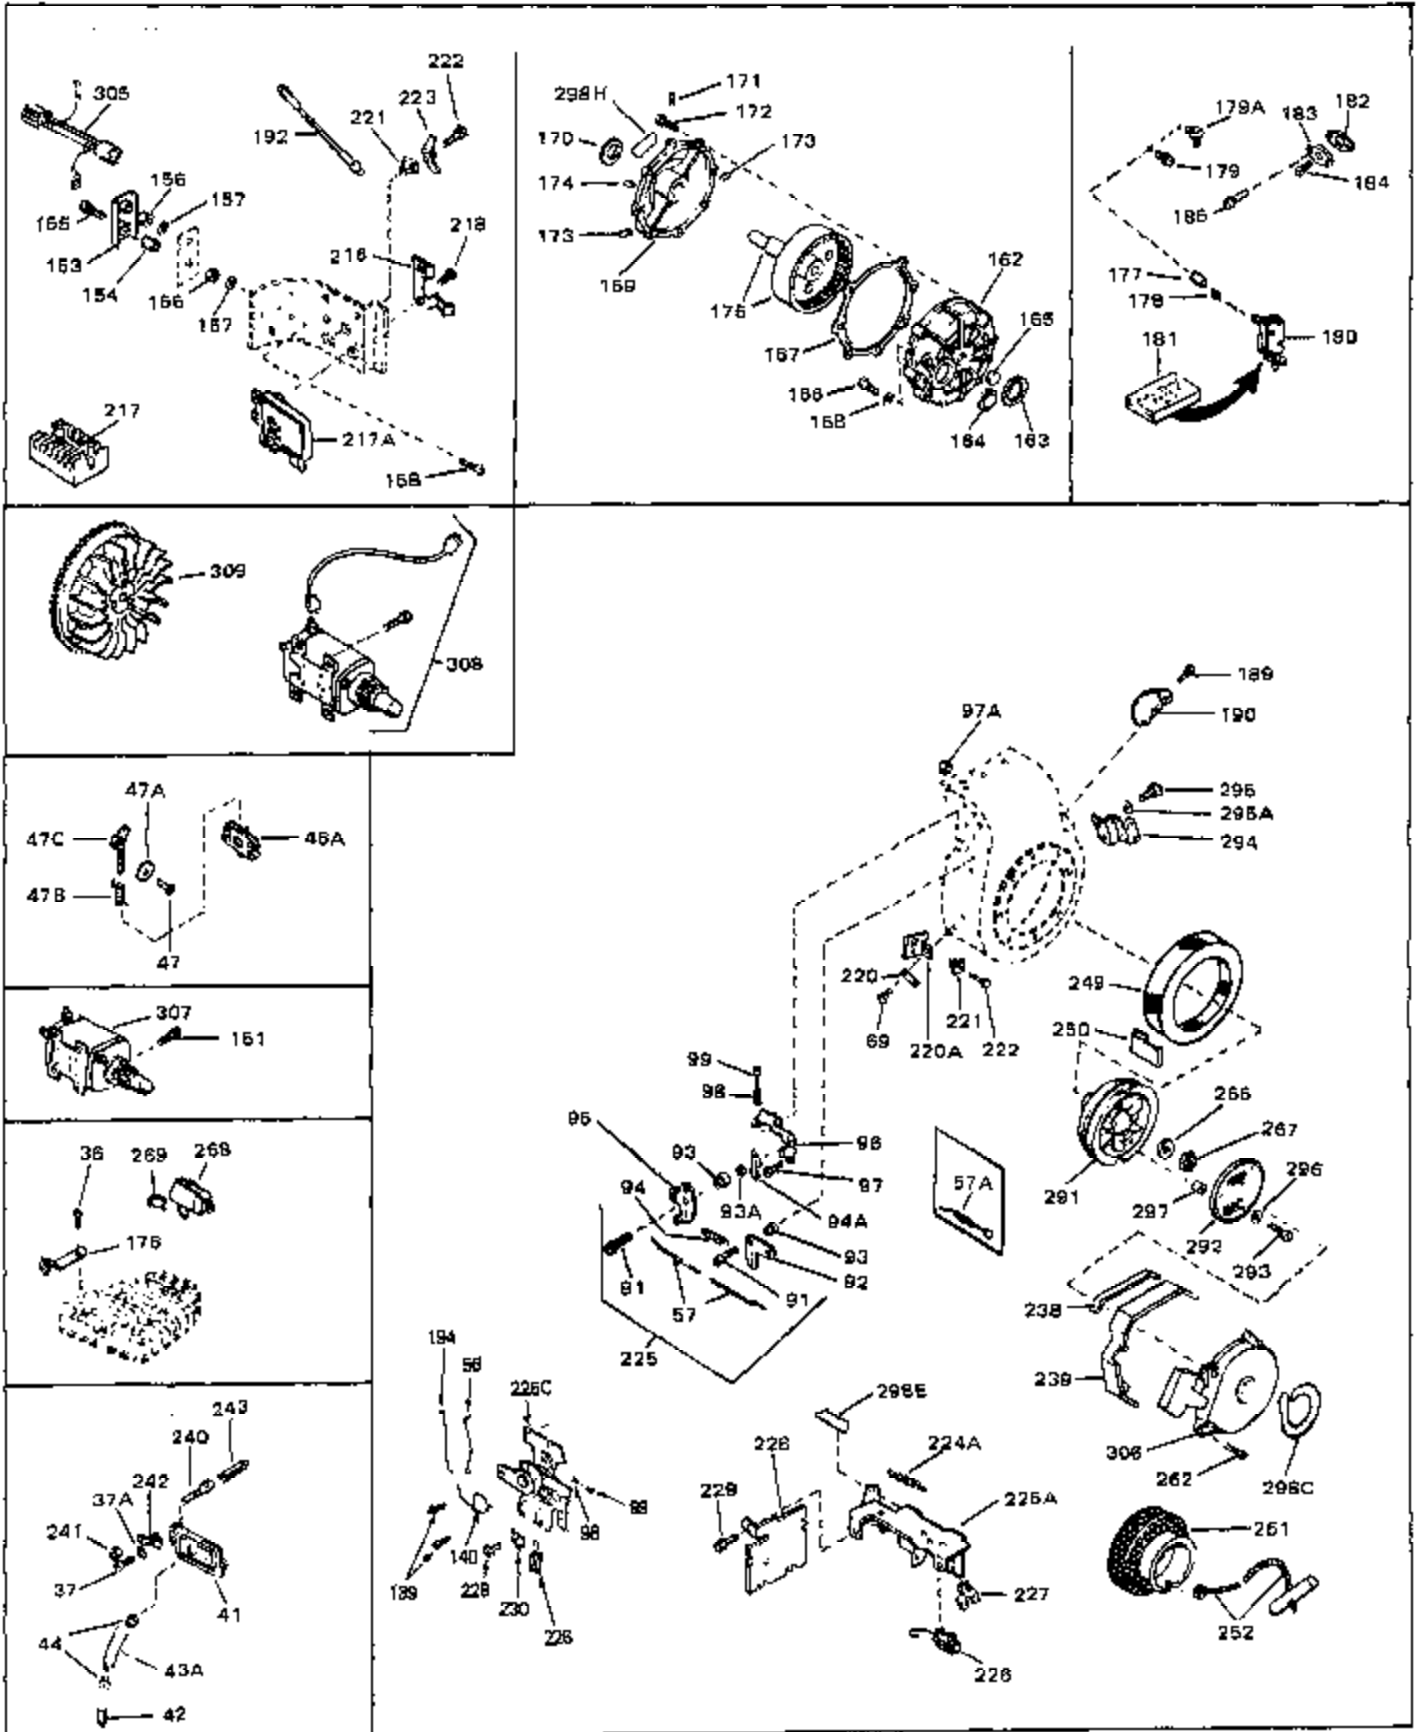

Ref #	Part Number	Qty	Description
36	650694A	0	Screw, Hex flange hd., 5/16-18 x 2
36	650695A	0	Screw, Hex flange hd., 5/16-18 x 2-1/4
36	650697A	0	Screw, Hex flange hd., 5/16-18 x 2-1/2
37	650128	0	Screw
37	650597	0	Screw, Hex washer hd., 10-24 x 5/8
37A	27261	0	Washer, Flat
41	28425	0	Cover, Valve chamber
56	31710	0	Link, Throttle
69	29747A	0	Screw
98	28569	0	Spring, Compression
98	31342	0	Spring, Compression
98	32924	0	Spring, Compression
99	29500	0	Screw, Fil. hd. mach., Sems, 8-32 x 3/4
99	650549	0	Screw
99	650688	0	Screw, Hex hd., 10-32 x 1-5/16" (Drilled
182	32683	0	Gasket, Fuel pump
183	32955	0	Cover, Fuel pump pad
184	9556	0	Plug, Oil drain (Sq. hd. pipe, 1/8-27)
185	30688	0	Screw, Hex hd. Sems, 1/4-20 x 1/2
225	730152	0	Control Assy., Speed
227	33177	0	Terminal
262	29716	0	Screw
266	650815	0	Washer, Belleville
267	8115	0	Nut, Hex
305	33018	0	Harness, Adapter
306	590420	0	Starter, Rewind
308	32386	0	Starter Motor Kit (110-120 Volt)
308	32901	0	Starter Motor Kit (110-120 Volt)
308	33328	0	Starter Motor Kit (110-120 Volt)
308	33328A	0	Starter Motor Kit (110-120 Volt)
308	33518	0	Starter Motor Kit (110-120 Volt)
308	33518A	0	Starter Motor Kit (110-120 Volt)
308	33518B	0	Starter Motor Kit (110-120 Volt)
309	30811A	0	Flywheel