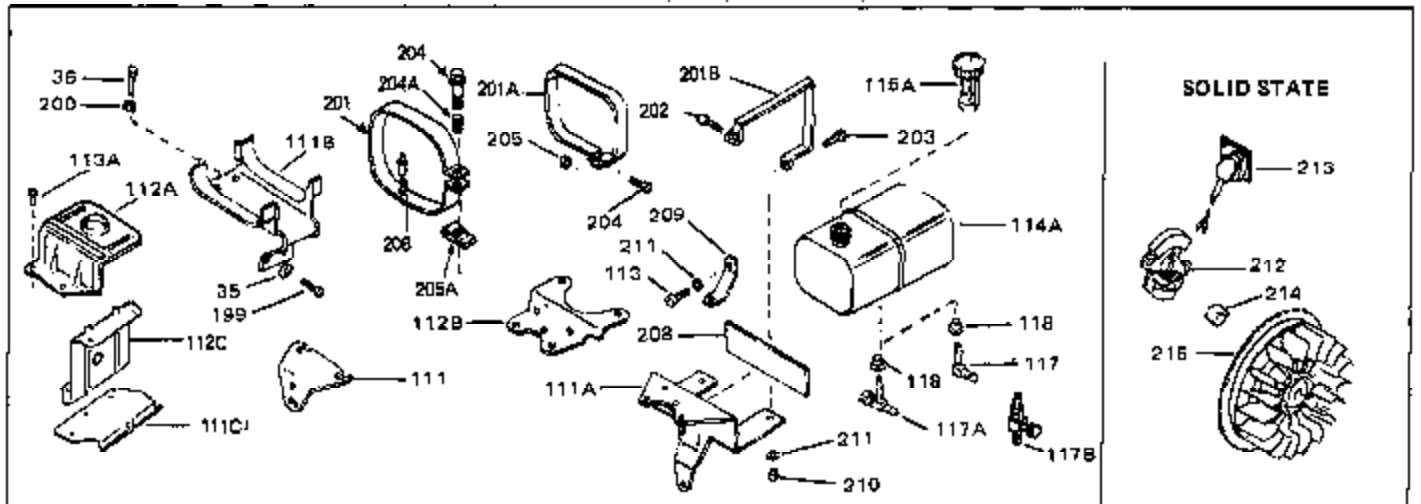

Ref #	Part Number	Qty	Description
35	26073	0	Washer, Connecting rod bolt
35	650570	0	Washer, Flat
35	650691	0	Washer, Flat
36	650694A	0	Screw, Hex flange hd., 5/16-18 x 2
36	650695A	0	Screw, Hex flange hd., 5/16-18 x 2-1/4
36	650697A	0	Screw, Hex flange hd., 5/16-18 x 2-1/2
38	27896	0	Gasket, Breather cover
43	27627	0	Tube, Breather
81	28820	0	Screw
81	30196	0	Screw
81	650521	0	Screw
82	27272	0	Gasket, Air cleaner
86A	34697	0	Elbow, Air cleaner
89A	730128	0	Cleaner Assy., Air
113	30688	0	Screw, Hex hd. Sems, 1/4-20 x 1/2
117B	33053	0	Valve, Fuel strainer & shut-off
121E	391026	0	Muffler
124A	33171	0	Screen, Muffler
124B	33185	0	Cover & Tube, Muffler
124	650578	0	Screw
125	27930	0	Gasket, Exhaust
134	31288	0	Muffler Adapter Kit
135	730130	0	Muffler Adapter Kit
136	6021A	0	Screw, Hex flange hd., 5/16-18 x 1-1/2
137	650697A	0	Screw, Hex flange hd., 5/16-18 x 2-1/2
138	30196	0	Screw
233	34819	0	Elbow Assy., Air cleaner
234	730561	0	Air Cleaner Kit, Dual Element upright,
273	650687	0	Screw, Pan hd. self-tap, 10-32 x 5/16