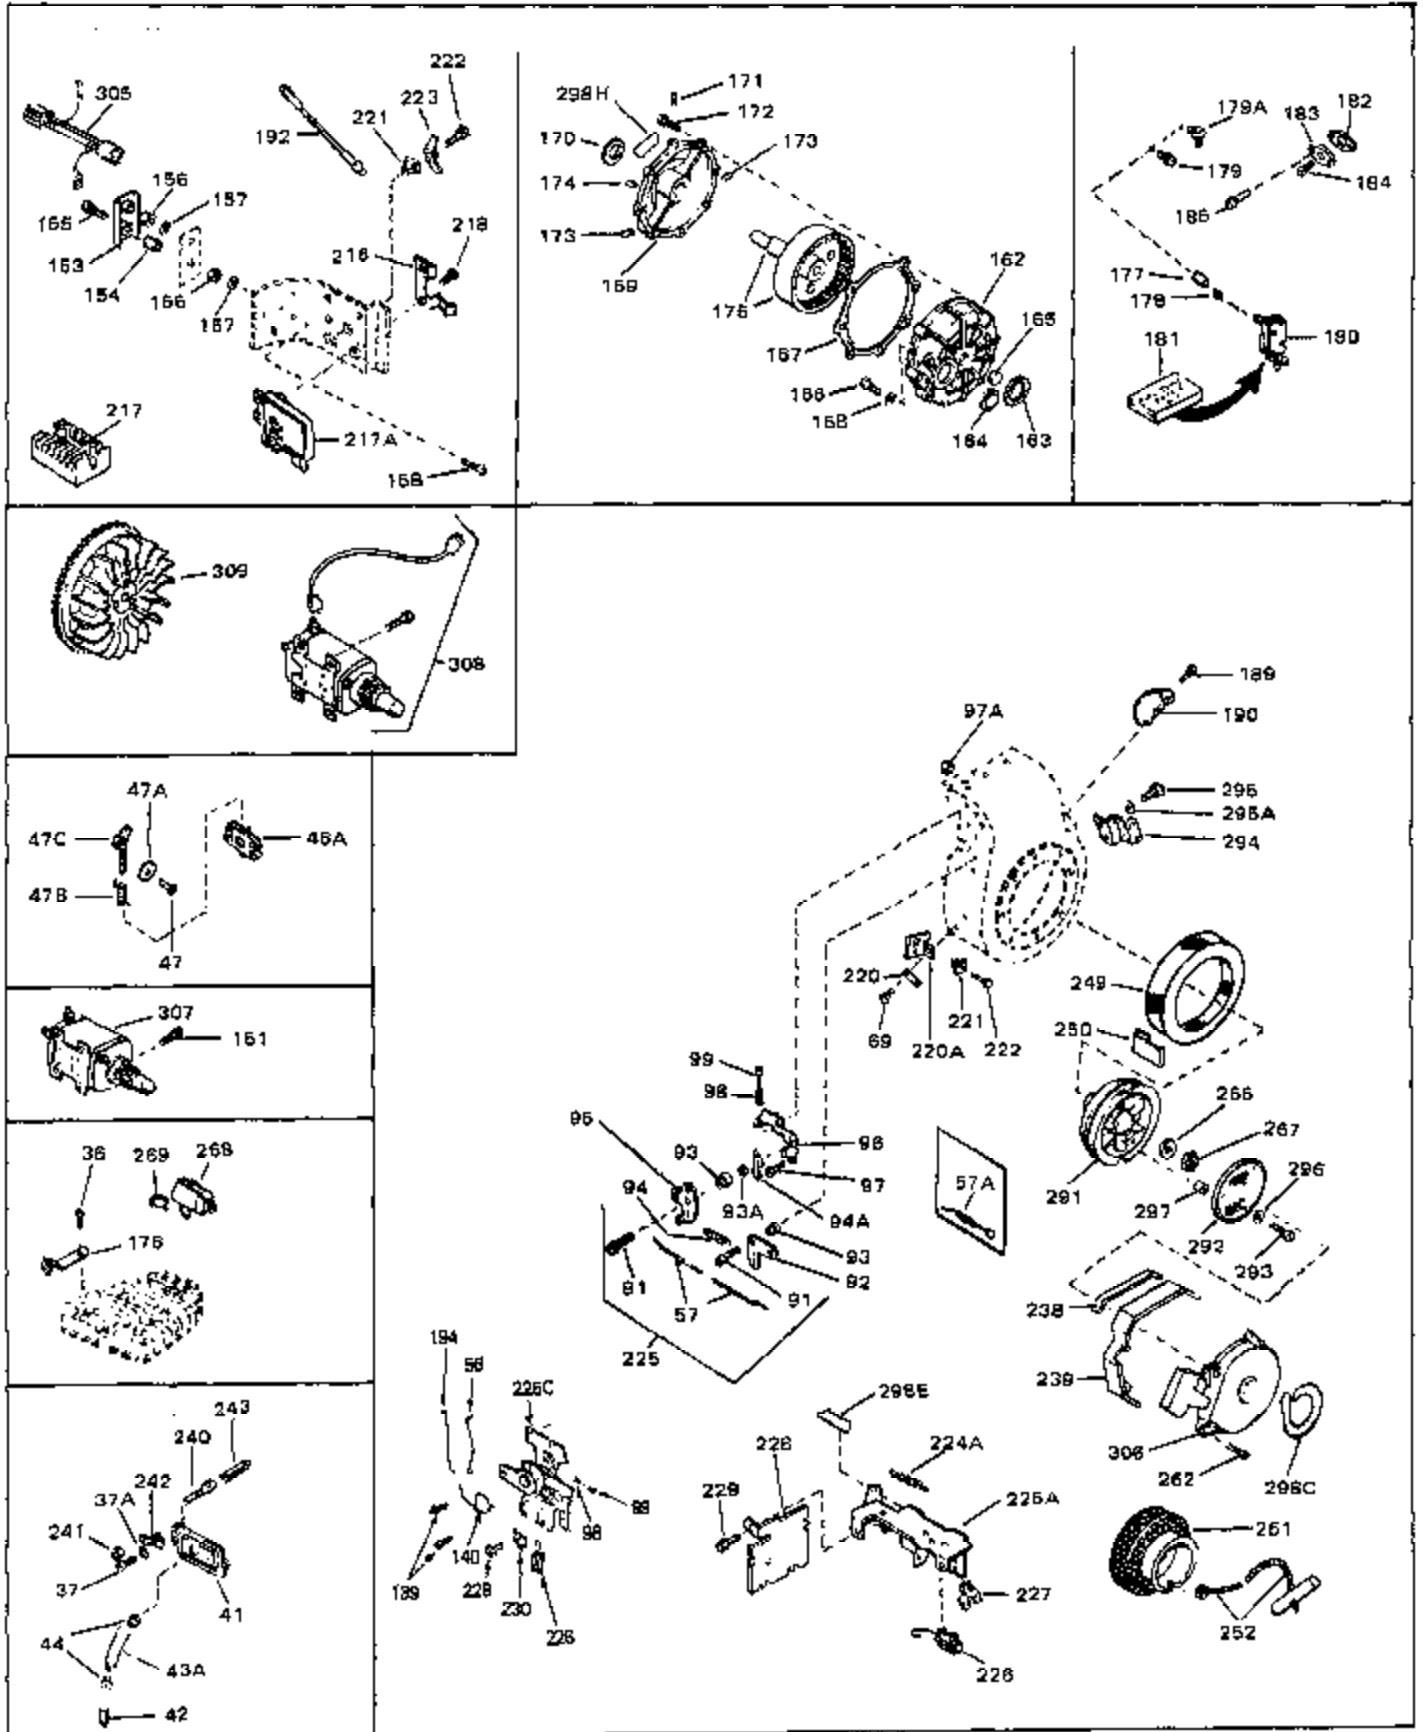

Ref #	Part Number	Qty	Description
36	650694A	0	Screw, Hex flange hd., 5/16-18 x 2
36	650695A	0	Screw, Hex flange hd., 5/16-18 x 2-1/4
36	650697A	0	Screw, Hex flange hd., 5/16-18 x 2-1/2
37	650128	0	Screw
37	650597	0	Screw, Hex washer hd., 10-24 x 5/8
37A	27261	0	Washer, Flat
41	28425	0	Cover, Valve chamber
56	30206	0	Link, Throttle
57	31879	0	Link, Governor lever to bellcrank
69	29747A	0	Screw
91	30312	0	Screw, Hex washer hd. Sems, 10-32 x 1/2
92	30712	0	Lever, Bellcrank
93A	28562	0	Bushing, Lever
93	29530	0	Bushing, Lever
94A	32977	0	Spring, Torsion
94	30202	0	Spring, Extension
95	30201A	0	Lever, Speed control
96	30199A	0	Bracket, Speed control
97	650399	0	Screw, Phil. fil. hd. Sems, 10-32 x 5/8
97A	33450	0	Nut, Lock
98	28569	0	Spring, Compression
98	31342	0	Spring, Compression
98	32924	0	Spring, Compression
99	29500	0	Screw, Fil. hd. mach., Sems, 8-32 x 3/4
99	650549	0	Screw
99	650688	0	Screw, Hex hd., 10-32 x 1-5/16" (Drilled
182	32683	0	Gasket, Fuel pump
183	32955	0	Cover, Fuel pump pad
184	9556	0	Plug, Oil drain (Sq. hd. pipe, 1/8-27)
185	30688	0	Screw, Hex hd. Sems, 1/4-20 x 1/2
221	28545	0	Grommet, Plastic
222	650643	0	Screw
223	33356	0	Terminal, Ground
225	730152	0	Control Assy., Speed
227	33177	0	Terminal
229	28942	0	Screw
230	27793	0	Clip, Conduit
262	29716	0	Screw
266	650815	0	Washer, Belleville
267	8115	0	Nut, Hex
305	33018	0	Harness, Adapter
306	590420	0	Starter, Rewind
308	32386	0	Starter Motor Kit (110-120 Volt)
308	32901	0	Starter Motor Kit (110-120 Volt)
308	33328	0	Starter Motor Kit (110-120 Volt)
308	33328A	0	Starter Motor Kit (110-120 Volt)
308	33518	0	Starter Motor Kit (110-120 Volt)
308	33518A	0	Starter Motor Kit (110-120 Volt)
308	33518B	0	Starter Motor Kit (110-120 Volt)
309	30811A	0	Flywheel