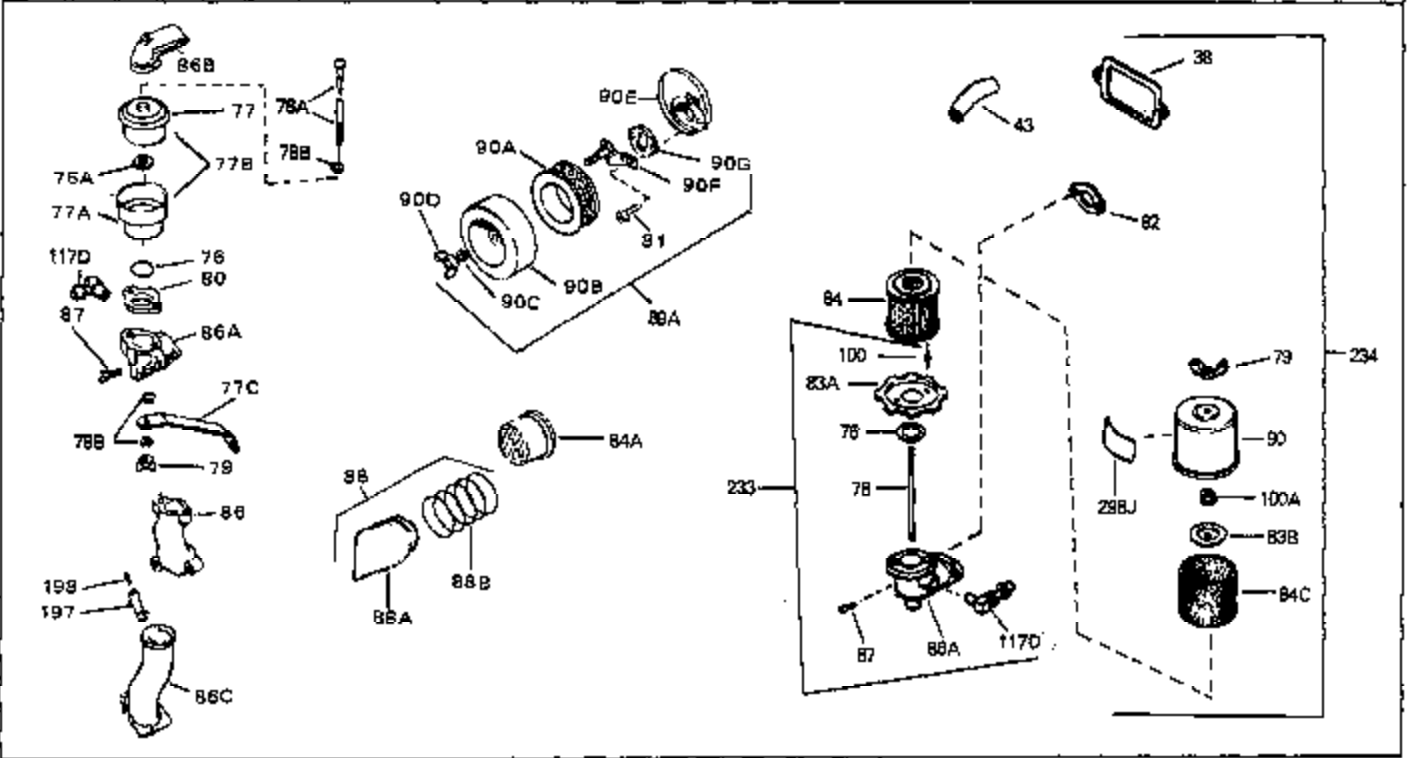

Ref #	Part Number	Qty	Description
132	650139	0	Screw
132	650548	0	Screw, Hex washer hd., 8-32 x 5/16
144	650542	0	Screw, Hex hd. cap, 5/16 18 x 13/16
146	29538	0	Base, Mounting
147	650128	0	Screw
148	30622	0	Extension, Blower housing
149A	30747	0	Clip, Shorting
150	16645	0	Lockwasher
186	27275	0	Clip, Hi-tension wire
186	29443	0	Clip, Fuel line
186	33685	0	Clip, Hi-tension wire
193	27276	0	Cover, Spark plug
229	28942	0	Screw
230	27793	0	Clip, Conduit
232	28468	0	Wire, Ground (Female fitting both ends)
244	31793	0	Bearing, Ball
245	31792	0	Washer, Thrust
246	31855	0	Retainer, Bearing
247	650778	0	Washer, Lock
248	650580	0	Nut, Lock
262	29716	0	Screw
264	32125	0	Cup, Starter
265	590417	0	Screen, Starter cup
266	650815	0	Washer, Belleville
267	8115	0	Nut, Hex
298B	31752	0	Decal, Air cleaner
298	34346	0	Decal, Instruction
298A	31517	0	Decal, H.P. (5 H.P.)
298A	32173	0	Decal, H.P. (6 H.P.)
298A	33310	0	Decal, Mini-Bike (5 H.P.)
298A	34316	0	Decal, Name
299	30547A	0	Contact Assy., Breaker
300	30548B	0	Condenser
301	631021	0	Inlet Needle, Seat & Clip Assy.
303	631067A	0	Carburetor
304	610689A	0	Magneto, Tecumseh
306	590420	0	Starter, Rewind
310	33235	0	Gasket Set