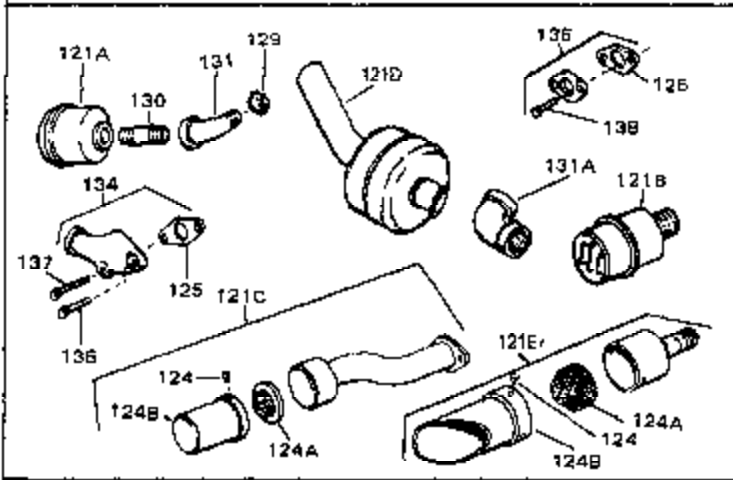

Ref #	Part Number	Qty	Description
132	650139	0	Screw
132	650548	0	Screw, Hex washer hd., 8-32 x 5/16
144	650542	0	Screw, Hex hd. cap, 5/16 18 x 13/16
146	29538	0	Base, Mounting
147	650128	0	Screw
148	30622	0	Extension, Blower housing
149A	30747	0	Clip, Shorting
150	16645	0	Lockwasher
186	27275	0	Clip, Hi-tension wire
186	29443	0	Clip, Fuel line
186	33685	0	Clip, Hi-tension wire
193	27276	0	Cover, Spark plug
229	28942	0	Screw
230	27793	0	Clip, Conduit
232	28468	0	Wire, Ground (Female fitting both ends)
244	31793	0	Bearing, Ball
245	31792	0	Washer, Thrust
246	31855	0	Retainer, Bearing
247	650778	0	Washer, Lock
248	650580	0	Nut, Lock
262	29716	0	Screw
264	32125	0	Cup, Starter
265	590417	0	Screen, Starter cup
266	650815	0	Washer, Belleville
267	8115	0	Nut, Hex
298B	31752	0	Decal, Air cleaner
298	34346	0	Decal, Instruction
298A	31517	0	Decal, H.P. (5 H.P.)
298A	32173	0	Decal, H.P. (6 H.P.)
298A	33310	0	Decal, Mini-Bike (5 H.P.)
298A	34316	0	Decal, Name
299	30547A	0	Contact Assy., Breaker
300	30548B	0	Condenser
301	631021	0	Inlet Needle, Seat & Clip Assy.
303	631067A	0	Carburetor
304	610689A	0	Magneto, Tecumseh
306	590420	0	Starter, Rewind
310	33235	0	Gasket Set