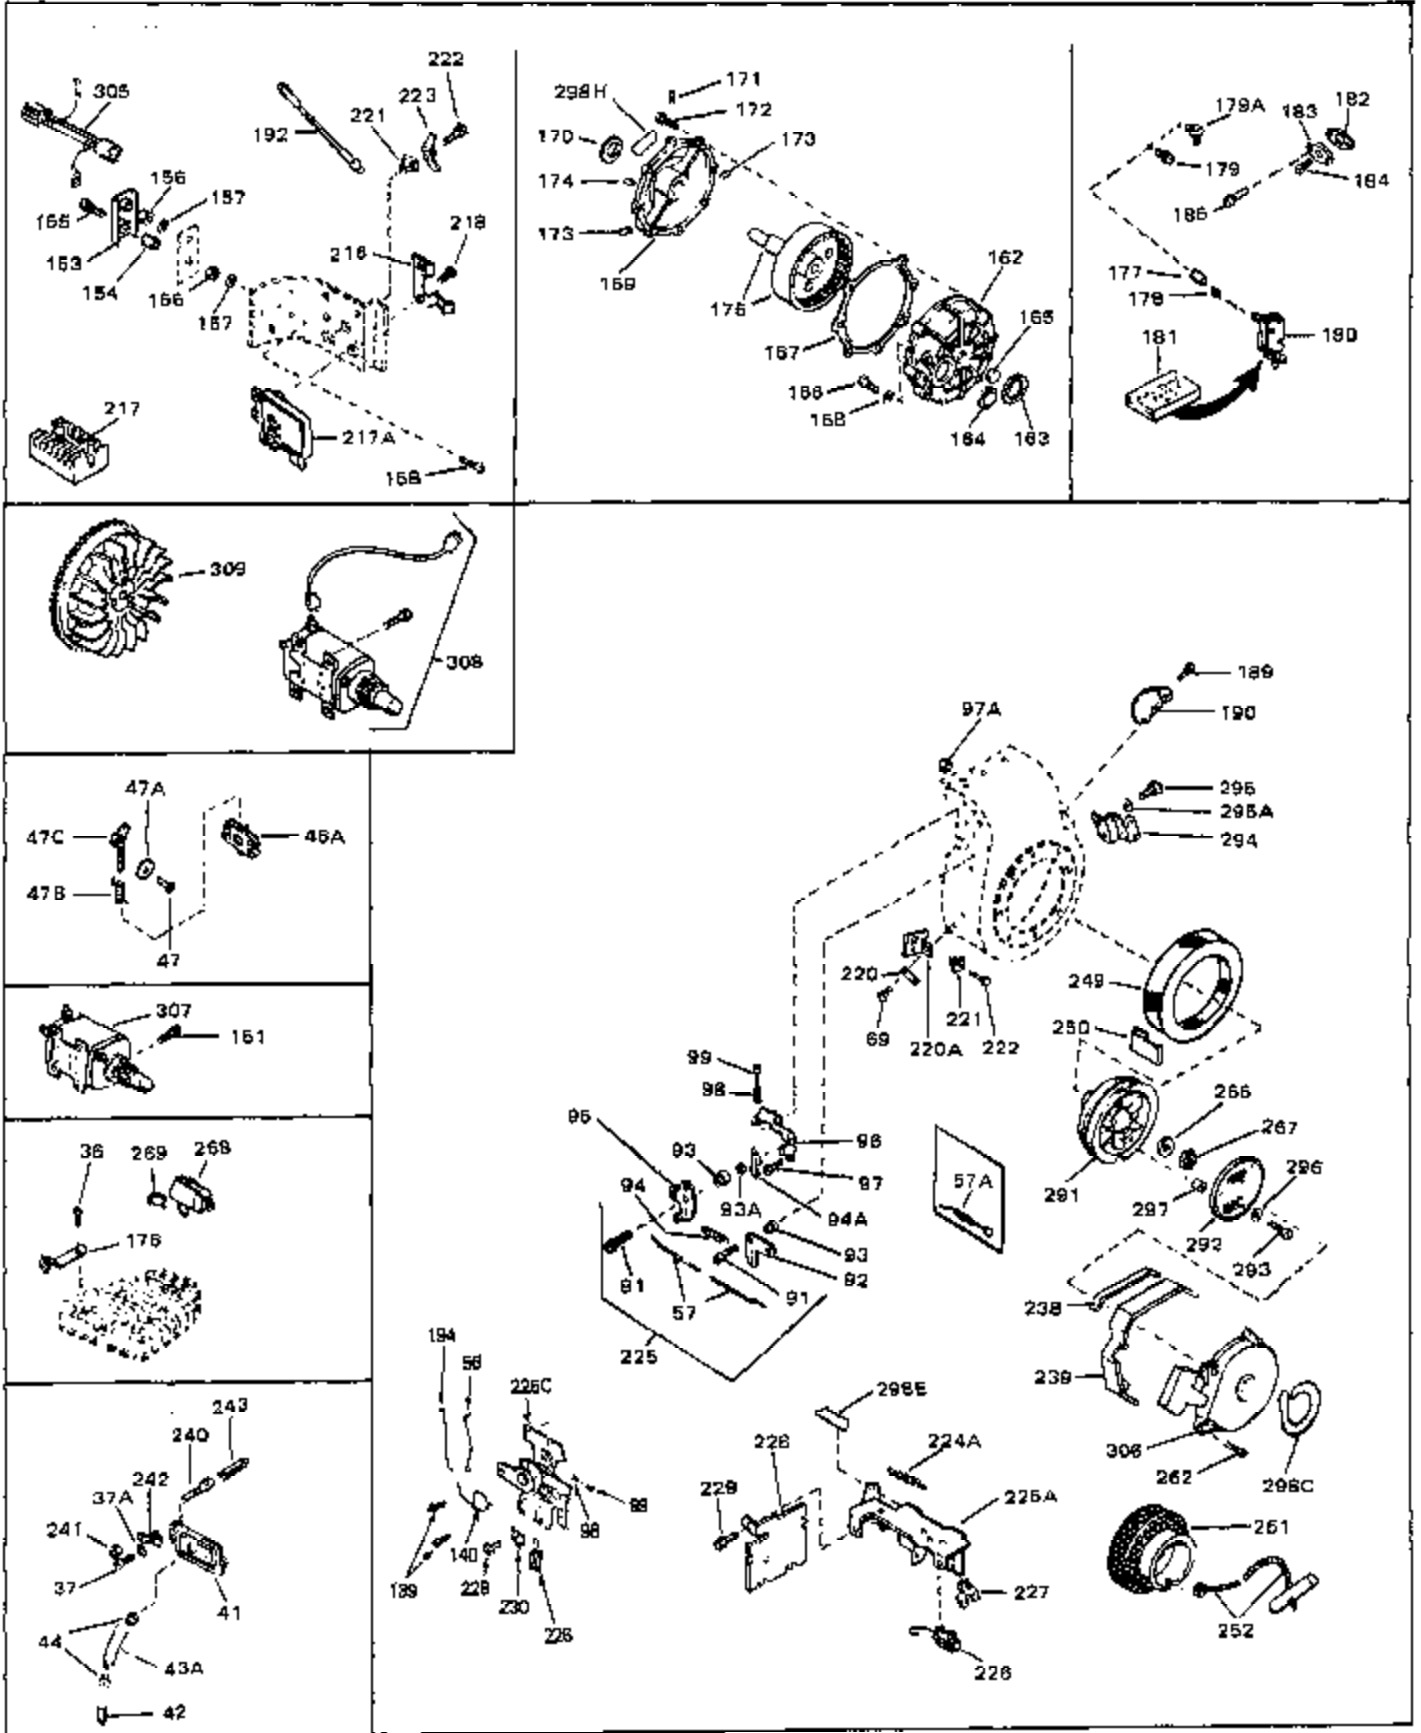

Ref #	Part Number	Qty	Description
36	650694A	0	Screw, Hex flange hd., 5/16-18 x 2
36	650695A	0	Screw, Hex flange hd., 5/16-18 x 2-1/4
36	650697A	0	Screw, Hex flange hd., 5/16-18 x 2-1/2
37	650128	0	Screw
37	650597	0	Screw, Hex washer hd., 10-24 x 5/8
37A	27261	0	Washer, Flat
41	28425	0	Cover, Valve chamber
56	30206	0	Link, Throttle
57	31879	0	Link, Governor lever to bellcrank
69	29747A	0	Screw
91	30312	0	Screw, Hex washer hd. Sems, 10-32 x 1/2
92	30712	0	Lever, Bellcrank
93A	28562	0	Bushing, Lever
93	29530	0	Bushing, Lever
94A	32977	0	Spring, Torsion
94	30202	0	Spring, Extension
95	30201A	0	Lever, Speed control
96	30199A	0	Bracket, Speed control
97	650399	0	Screw, Phil. fil. hd. Sems, 10-32 x 5/8
97A	33450	0	Nut, Lock
98	28569	0	Spring, Compression
98	31342	0	Spring, Compression
98	32924	0	Spring, Compression
99	29500	0	Screw, Fil. hd. mach., Sems, 8-32 x 3/4
99	650549	0	Screw
99	650688	0	Screw, Hex hd., 10-32 x 1-5/16" (Drilled
182	32683	0	Gasket, Fuel pump
183	32955	0	Cover, Fuel pump pad
184	9556	0	Plug, Oil drain (Sq. hd. pipe, 1/8-27)
185	30688	0	Screw, Hex hd. Sems, 1/4-20 x 1/2
221	28545	0	Grommet, Plastic
222	650643	0	Screw
223	33356	0	Terminal, Ground
225	730152	0	Control Assy., Speed
227	33177	0	Terminal
229	28942	0	Screw
230	27793	0	Clip, Conduit
262	29716	0	Screw
266	650815	0	Washer, Belleville
267	8115	0	Nut, Hex
305	33018	0	Harness, Adapter
306	590420	0	Starter, Rewind
308	32386	0	Starter Motor Kit (110-120 Volt)
308	32901	0	Starter Motor Kit (110-120 Volt)
308	33328	0	Starter Motor Kit (110-120 Volt)
308	33328A	0	Starter Motor Kit (110-120 Volt)
308	33518	0	Starter Motor Kit (110-120 Volt)
308	33518A	0	Starter Motor Kit (110-120 Volt)
308	33518B	0	Starter Motor Kit (110-120 Volt)
309	30811A	0	Flywheel