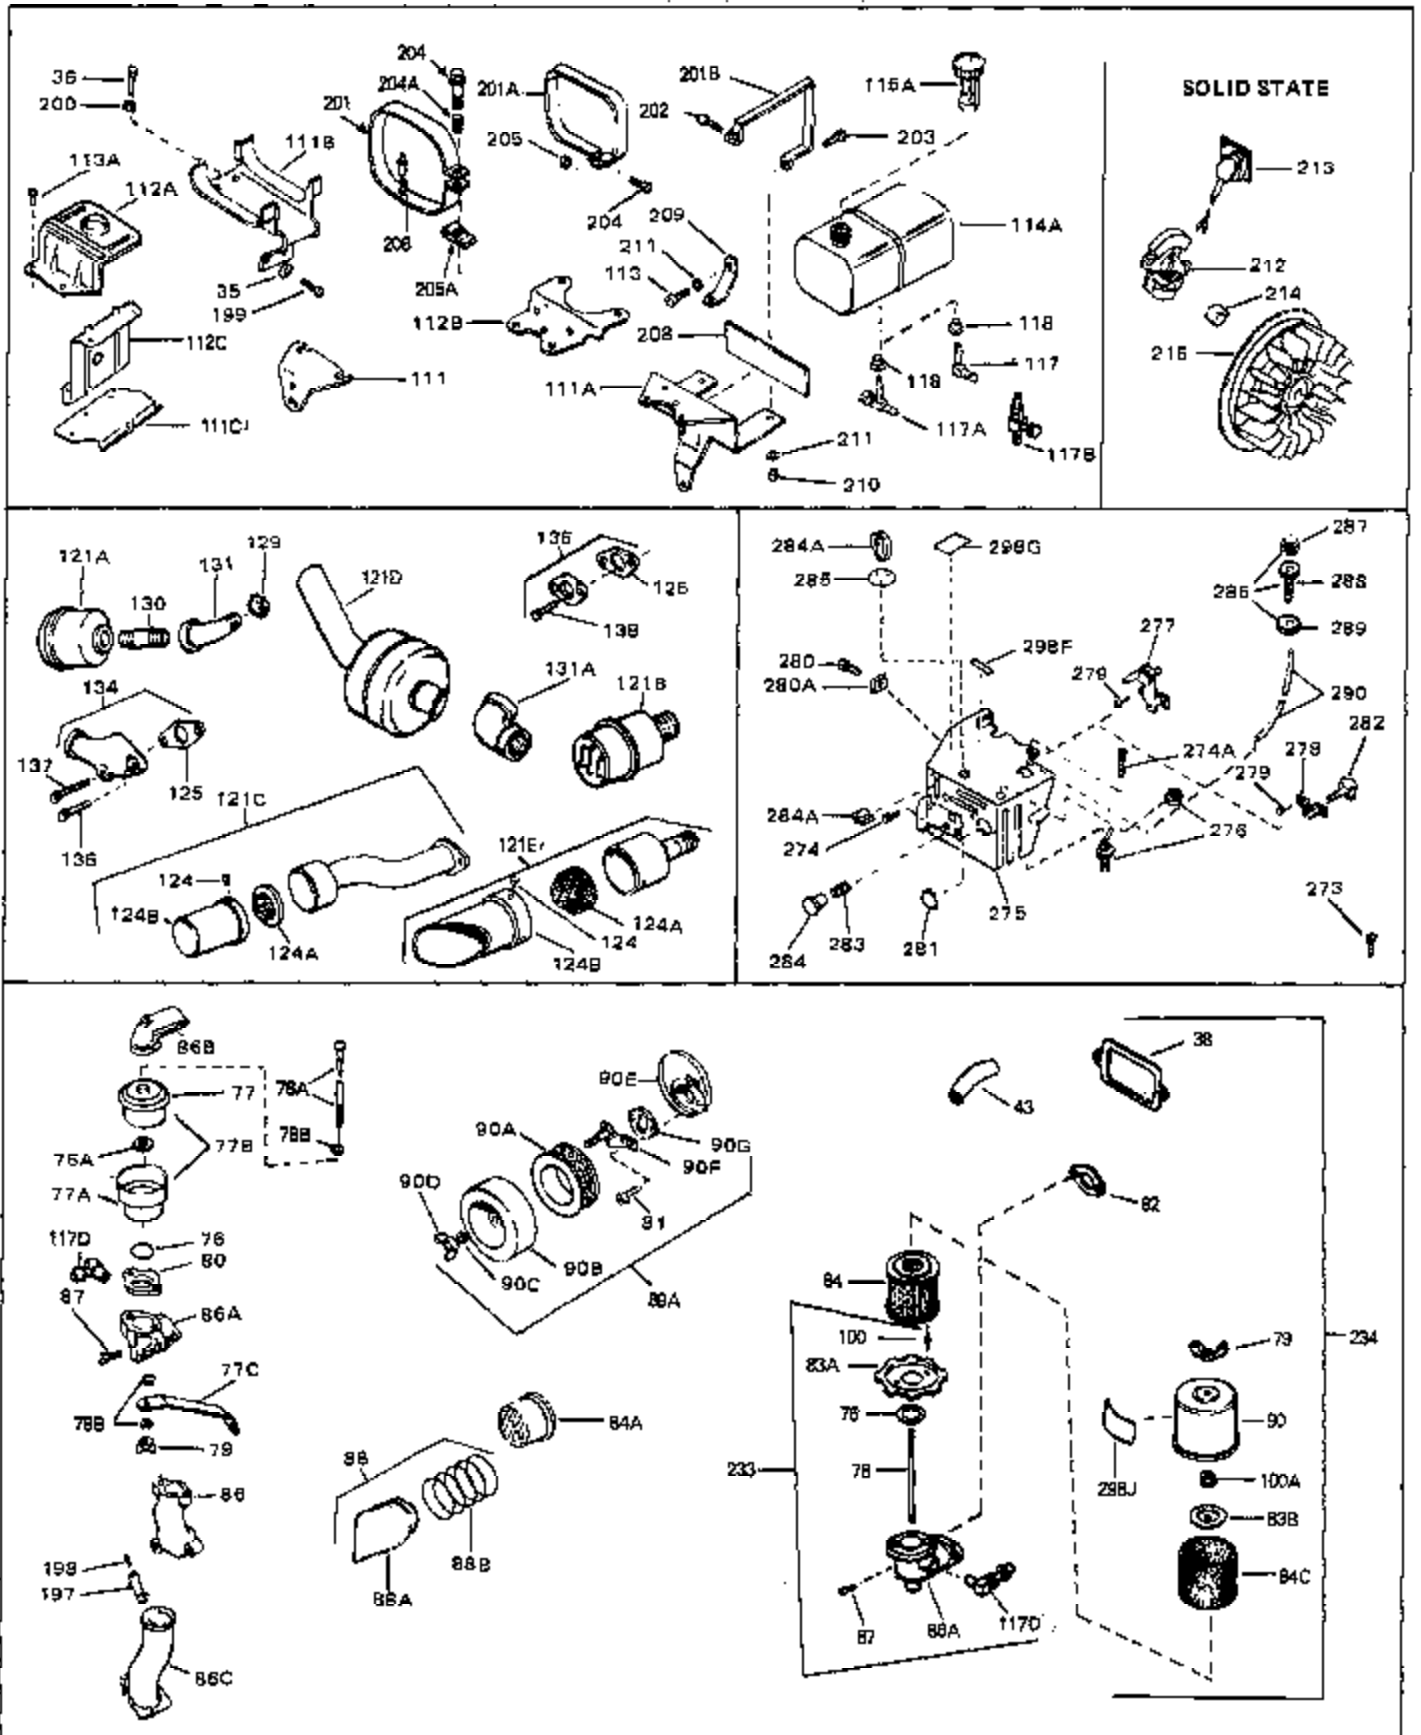

Ref #	Part Number	Qty	Description
35	26073	0	Washer, Connecting rod bolt
35	650570	0	Washer, Flat
35	650691	0	Washer, Flat
36	650694A	0	Screw, Hex flange hd., 5/16-18 x 2
36	650695A	0	Screw, Hex flange hd., 5/16-18 x 2-1/4
36	650697A	0	Screw, Hex flange hd., 5/16-18 x 2-1/2
38	27896	0	Gasket, Breather cover
43	27627	0	Tube, Breather
81	28820	0	Screw
81	30196	0	Screw
81	650521	0	Screw
82	27272	0	Gasket, Air cleaner
86A	34697	0	Elbow, Air cleaner
89A	730128	0	Cleaner Assy., Air
113	30688	0	Screw, Hex hd. Sems, 1/4-20 x 1/2
117B	33053	0	Valve, Fuel strainer & shut-off
121E	391026	0	Muffler
121C	33335	0	Muffler
124A	33171	0	Screen, Muffler
124B	33185	0	Cover & Tube, Muffler
124	650578	0	Screw
125	27930	0	Gasket, Exhaust
134	31288	0	Muffler Adapter Kit
135	730130	0	Muffler Adapter Kit
136	6021A	0	Screw, Hex flange hd., 5/16-18 x 1-1/2
137	650697A	0	Screw, Hex flange hd., 5/16-18 x 2-1/2
138	30196	0	Screw
233	34819	0	Elbow Assy., Air cleaner
234	730561	0	Air Cleaner Kit, Dual Element upright,
273	650687	0	Screw, Pan hd. self-tap, 10-32 x 5/16