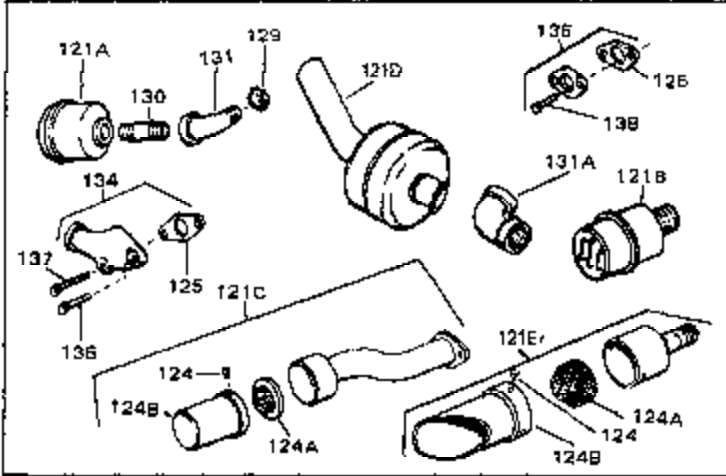

Ref #	Part Number	Qty	Description
35	26073	0	Washer, Connecting rod bolt
35	650570	0	Washer, Flat
35	650691	0	Washer, Flat
36	650694A	0	Screw, Hex flange hd., 5/16-18 x 2
36	650695A	0	Screw, Hex flange hd., 5/16-18 x 2-1/4
36	650697A	0	Screw, Hex flange hd., 5/16-18 x 2-1/2
38	27896	0	Gasket, Breather cover
43	27627	0	Tube, Breather
81	28820	0	Screw
81	30196	0	Screw
81	650521	0	Screw
82	27272	0	Gasket, Air cleaner
86A	34697	0	Elbow, Air cleaner
89A	730128	0	Cleaner Assy., Air
111	33167	0	Bracket, Lower fuel tank
112B	33166A	0	Bracket, Upper fuel tank
113	650561	0	Screw
113A	650665	0	Screw
117B	33053	0	Valve, Fuel strainer & shut-off
121C	33335	0	Muffler
121E	391026	0	Muffler
124A	33171	0	Screen, Muffler
124B	33185	0	Cover & Tube, Muffler
124	650578	0	Screw
125	27930	0	Gasket, Exhaust
134	31288	0	Muffler Adapter Kit
135	730130	0	Muffler Adapter Kit
136	6021A	0	Screw, Hex flange hd., 5/16-18 x 1-1/2
137	650697A	0	Screw, Hex flange hd., 5/16-18 x 2-1/2
138	30196	0	Screw
233	34819	0	Elbow Assy., Air cleaner
234	730561	0	Air Cleaner Kit, Dual Element upright,
273	650687	0	Screw, Pan hd. self-tap, 10-32 x 5/16
284A	32410	0	Knob, Speed control