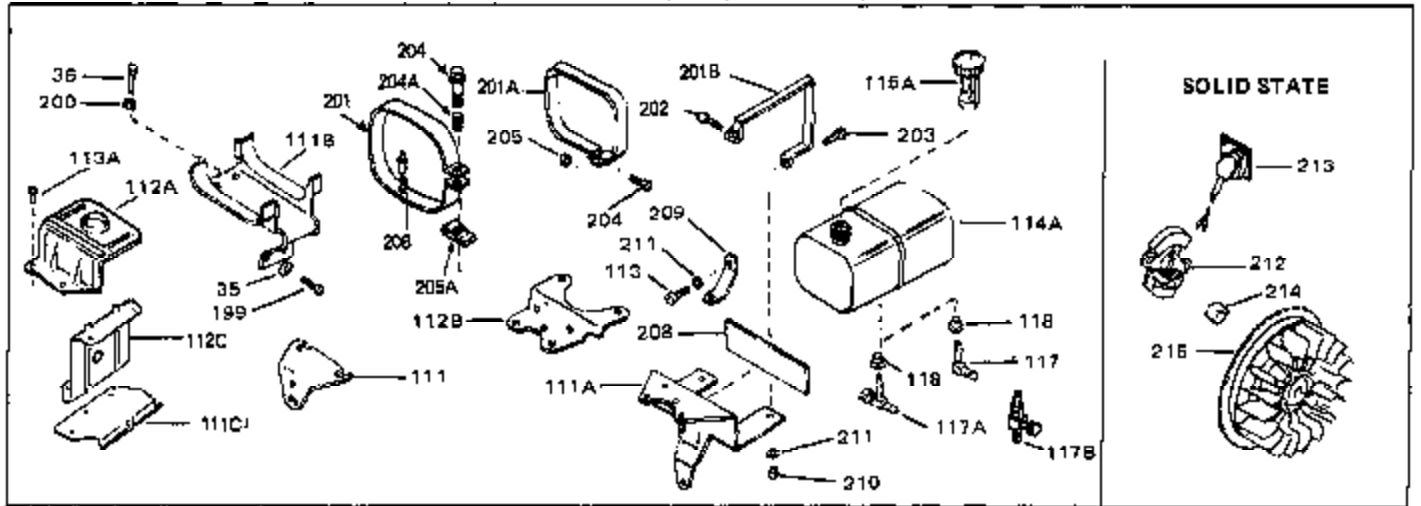

Ref #	Part Number	Qty	Description
35	26073	0	Washer, Connecting rod bolt
35	650570	0	Washer, Flat
35	650691	0	Washer, Flat
36	650694A	0	Screw, Hex flange hd., 5/16-18 x 2
36	650695A	0	Screw, Hex flange hd., 5/16-18 x 2-1/4
36	650697A	0	Screw, Hex flange hd., 5/16-18 x 2-1/2
38	27896	0	Gasket, Breather cover
43	27627	0	Tube, Breather
81	28820	0	Screw
81	30196	0	Screw
81	650521	0	Screw
82	27272	0	Gasket, Air cleaner
86A	34697	0	Elbow, Air cleaner
89A	730128	0	Cleaner Assy., Air
111	33167	0	Bracket, Lower fuel tank
112B	33166A	0	Bracket, Upper fuel tank
113	650561	0	Screw
113A	650665	0	Screw
117B	33053	0	Valve, Fuel strainer & shut-off
121C	33335	0	Muffler
121E	391026	0	Muffler
124A	33171	0	Screen, Muffler
124B	33185	0	Cover & Tube, Muffler
124	650578	0	Screw
125	27930	0	Gasket, Exhaust
134	31288	0	Muffler Adapter Kit
135	730130	0	Muffler Adapter Kit
136	6021A	0	Screw, Hex flange hd., 5/16-18 x 1-1/2
137	650697A	0	Screw, Hex flange hd., 5/16-18 x 2-1/2
138	30196	0	Screw
233	34819	0	Elbow Assy., Air cleaner
234	730561	0	Air Cleaner Kit, Dual Element upright,
273	650687	0	Screw, Pan hd. self-tap, 10-32 x 5/16
284A	32410	0	Knob, Speed control