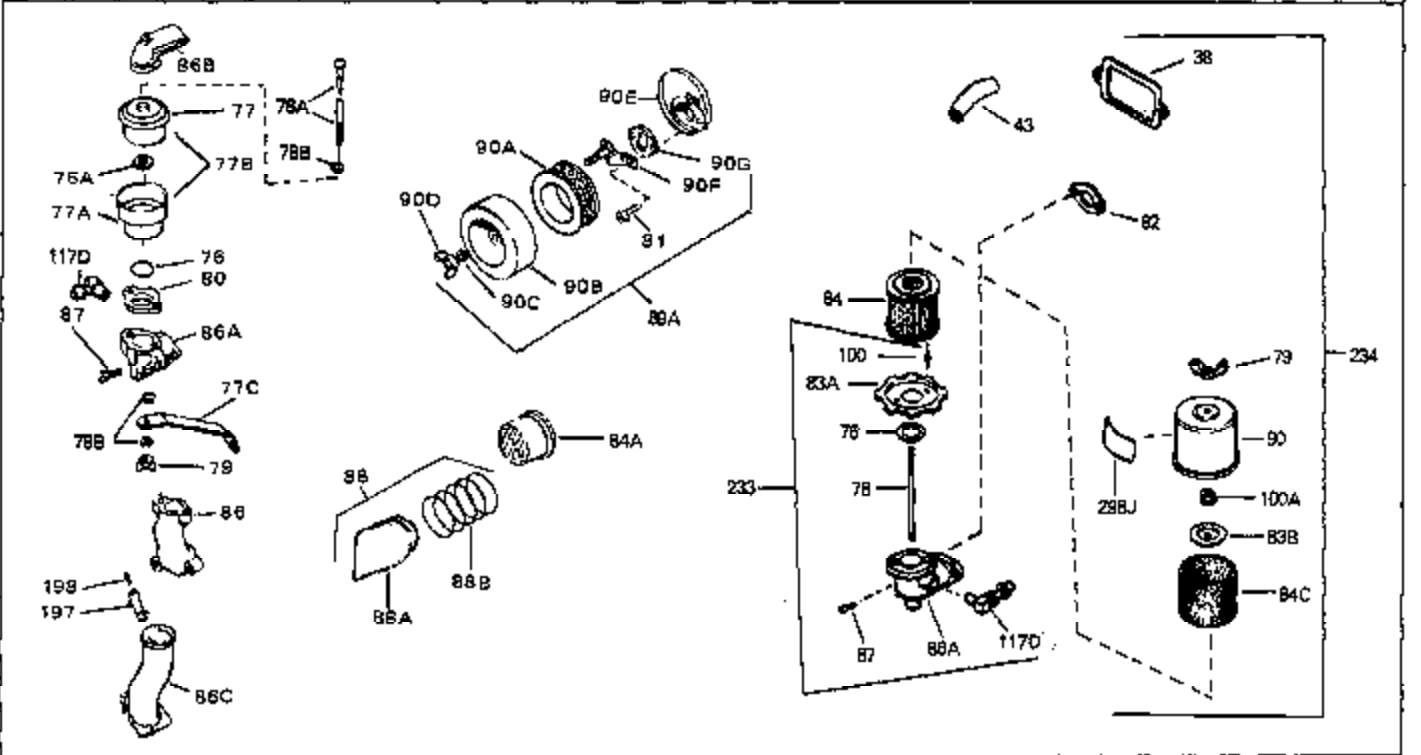

Ref #	Part Number	Qty	Description
35	26073	0	Washer, Connecting rod bolt
35	650570	0	Washer, Flat
35	650691	0	Washer, Flat
36	650694A	0	Screw, Hex flange hd., 5/16-18 x 2
36	650695A	0	Screw, Hex flange hd., 5/16-18 x 2-1/4
36	650697A	0	Screw, Hex flange hd., 5/16-18 x 2-1/2
38	27896	0	Gasket, Breather cover
43	27627	0	Tube, Breather
81	28820	0	Screw
81	30196	0	Screw
81	650521	0	Screw
82	27272	0	Gasket, Air cleaner
86A	34697	0	Elbow, Air cleaner
89A	730128	0	Cleaner Assy., Air
111	33167	0	Bracket, Lower fuel tank
112B	33166A	0	Bracket, Upper fuel tank
113	650561	0	Screw
113A	650665	0	Screw
117B	33053	0	Valve, Fuel strainer & shut-off
121C	33335	0	Muffler
121E	391026	0	Muffler
124A	33171	0	Screen, Muffler
124B	33185	0	Cover & Tube, Muffler
124	650578	0	Screw
125	27930	0	Gasket, Exhaust
134	31288	0	Muffler Adapter Kit
135	730130	0	Muffler Adapter Kit
136	6021A	0	Screw, Hex flange hd., 5/16-18 x 1-1/2
137	650697A	0	Screw, Hex flange hd., 5/16-18 x 2-1/2
138	30196	0	Screw
233	34819	0	Elbow Assy., Air cleaner
234	730561	0	Air Cleaner Kit, Dual Element upright,
273	650687	0	Screw, Pan hd. self-tap, 10-32 x 5/16
284A	32410	0	Knob, Speed control