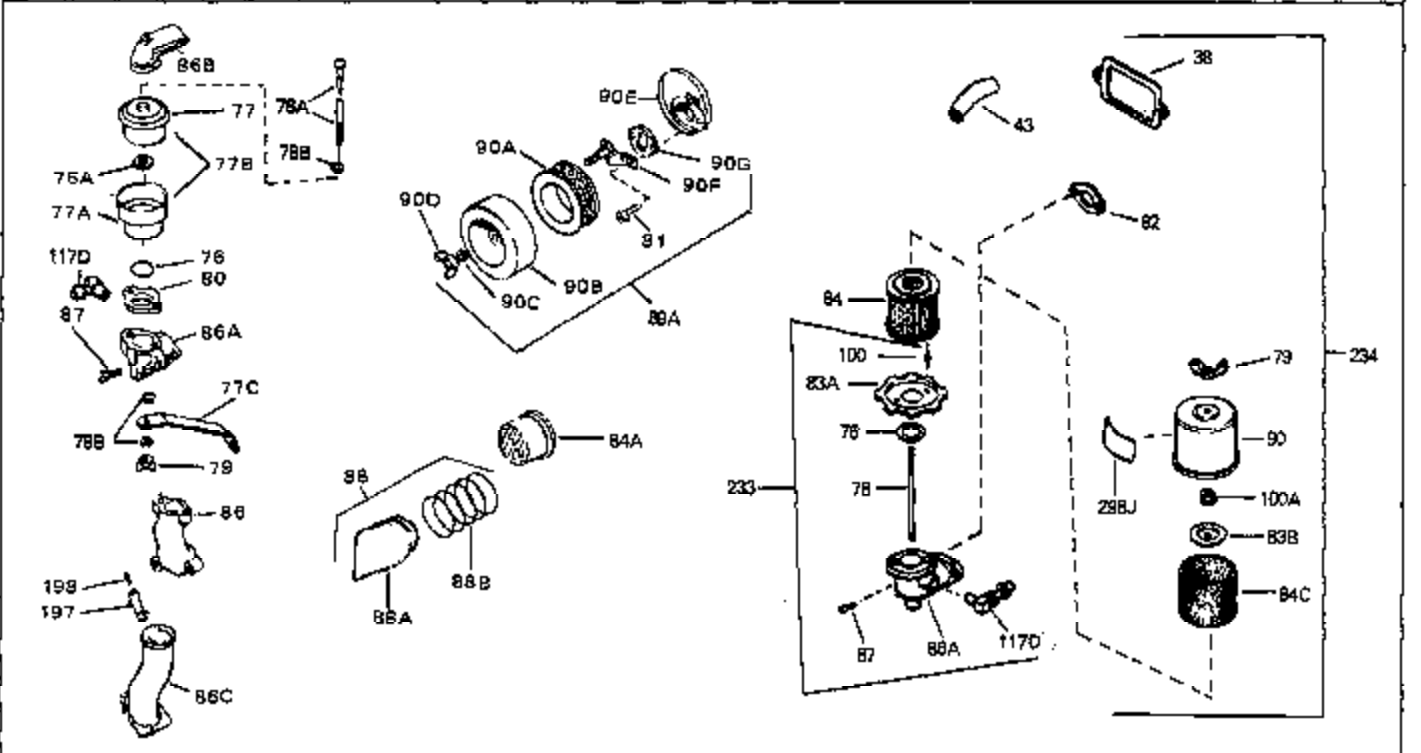

Ref #	Part Number	Qty	Description
35	26073	0	Washer, Connecting rod bolt
35	650570	0	Washer, Flat
35	650691	0	Washer, Flat
36	650694A	0	Screw, Hex flange hd., 5/16-18 x 2
36	650695A	0	Screw, Hex flange hd., 5/16-18 x 2-1/4
36	650697A	0	Screw, Hex flange hd., 5/16-18 x 2-1/2
38	27896	0	Gasket, Breather cover
43	27627	0	Tube, Breather
81	28820	0	Screw
81	30196	0	Screw
81	650521	0	Screw
82	27272	0	Gasket, Air cleaner
86A	34697	0	Elbow, Air cleaner
89A	730128	0	Cleaner Assy., Air
111	33167	0	Bracket, Lower fuel tank
112B	33166A	0	Bracket, Upper fuel tank
113A	650665	0	Screw
113	650561	0	Screw
117B	33053	0	Valve, Fuel strainer & shut-off
121C	391006	0	Muffler
121E	391026	0	Muffler
124A	33171	0	Screen, Muffler
124A	33323	0	Screen, Muffler
124B	33172	0	Cover, Muffler
124B	33185	0	Cover & Tube, Muffler
124	650578	0	Screw
125	27930	0	Gasket, Exhaust
134	31288	0	Muffler Adapter Kit
135	730130	0	Muffler Adapter Kit
136	6021A	0	Screw, Hex flange hd., 5/16-18 x 1-1/2
137	650697A	0	Screw, Hex flange hd., 5/16-18 x 2-1/2
138	30196	0	Screw
233	34819	0	Elbow Assy., Air cleaner
234	730561	0	Air Cleaner Kit, Dual Element upright,
273	650687	0	Screw, Pan hd. self-tap, 10-32 x 5/16