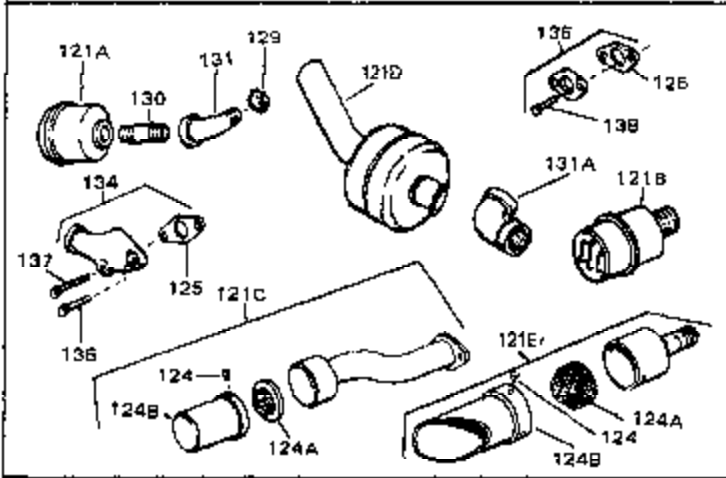

Ref #	Part Number	Qty	Description
119	30962	0	Line, Fuel (Braided 32")
120	26460	0	Clamp, Fuel line
125	27930	0	Gasket, Exhaust
126	30196	0	Screw
132	650139	0	Screw
132	650548	0	Screw, Hex washer hd., 8-32 x 5/16
144	650542	0	Screw, Hex hd. cap, 5/16 18 x 13/16
146	29538	0	Base, Mounting
147	650128	0	Screw
148	30622	0	Extension, Blower housing
186	27275	0	Clip, Hi-tension wire
186	29443	0	Clip, Fuel line
186	33685	0	Clip, Hi-tension wire
193	610118	0	Cover, Spark plug
224	31386	0	Spring, Governor
225B	31726B	0	Bracket Assy., Speed control
232	28468	0	Wire, Ground (Female fitting both ends)
262	29716	0	Screw
264	32125	0	Cup, Starter
265	590417	0	Screen, Starter cup
266	650815	0	Washer, Belleville
267	8115	0	Nut, Hex
298	34346	0	Decal, Instruction
298A	31517	0	Decal, H.P. (5 H.P.)
298A	32173	0	Decal, H.P. (6 H.P.)
298A	33310	0	Decal, Mini-Bike (5 H.P.)
298A	34316	0	Decal, Name
298B	31752	0	Decal, Air cleaner
299	30547A	0	Contact Assy., Breaker
300	30548B	0	Condenser
301	631021	0	Inlet Needle, Seat & Clip Assy.
303	631067A	0	Carburetor
304	610689A	0	Magneto, Tecumseh
306	590420	0	Starter, Rewind
310	33235	0	Gasket Set