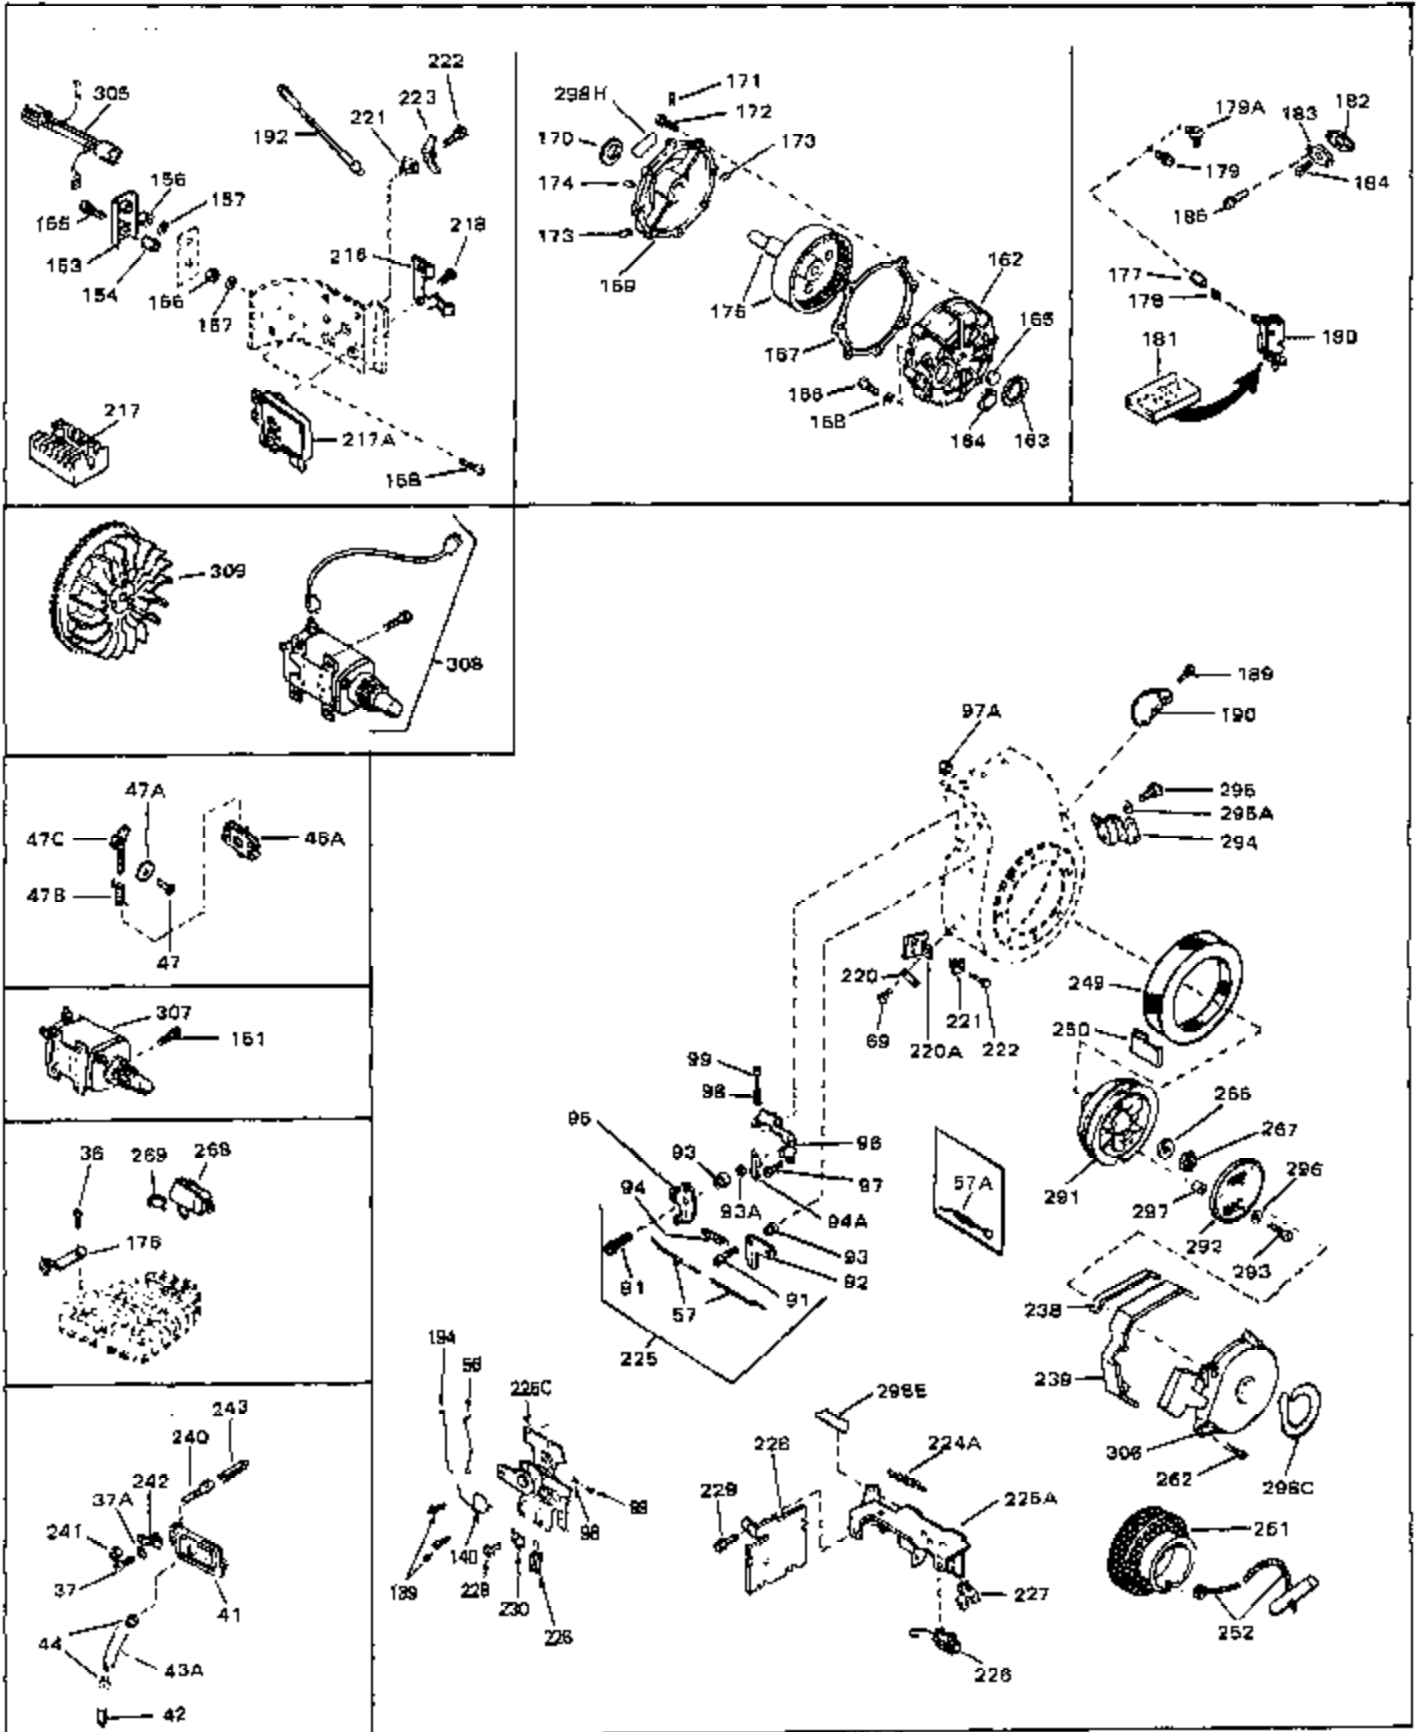

Ref #	Part Number	Qty	Description
36	650694A	0	Screw, Hex flange hd., 5/16-18 x 2
36	650695A	0	Screw, Hex flange hd., 5/16-18 x 2-1/4
36	650697A	0	Screw, Hex flange hd., 5/16-18 x 2-1/2
37	650128	0	Screw
37	650597	0	Screw, Hex washer hd., 10-24 x 5/8
37A	27261	0	Washer, Flat
41	28425	0	Cover, Valve chamber
56	31710	0	Link, Throttle
69	29747A	0	Screw
98	28569	0	Spring, Compression
98	31342	0	Spring, Compression
98	32924	0	Spring, Compression
99	29500	0	Screw, Fil. hd. mach., Sems, 8-32 x 3/4
99	650549	0	Screw
99	650688	0	Screw, Hex hd., 10-32 x 1-5/16" (Drilled
182	32683	0	Gasket, Fuel pump
183	32955	0	Cover, Fuel pump pad
184	9556	0	Plug, Oil drain (Sq. hd. pipe, 1/8-27)
185	30688	0	Screw, Hex hd. Sems, 1/4-20 x 1/2
225	730152	0	Control Assy., Speed
227	33177	0	Terminal
262	29716	0	Screw
266	650815	0	Washer, Belleville
267	8115	0	Nut, Hex
298E	33650	0	Decal, Run-stop
305	33018	0	Harnes, Adapter
306	590420	0	Starter, Rewind
308	32386	0	Starter Motor Kit (110-120 Volt)
308	32901	0	Starter Motor Kit (110-120 Volt)
308	33328	0	Starter Motor Kit (110-120 Volt)
308	33328A	0	Starter Motor Kit (110-120 Volt)
308	33518	0	Starter Motor Kit (110-120 Volt)
308	33518A	0	Starter Motor Kit (110-120 Volt)
308	33518B	0	Starter Motor Kit (110-120 Volt)
309	30811A	0	Flywheel