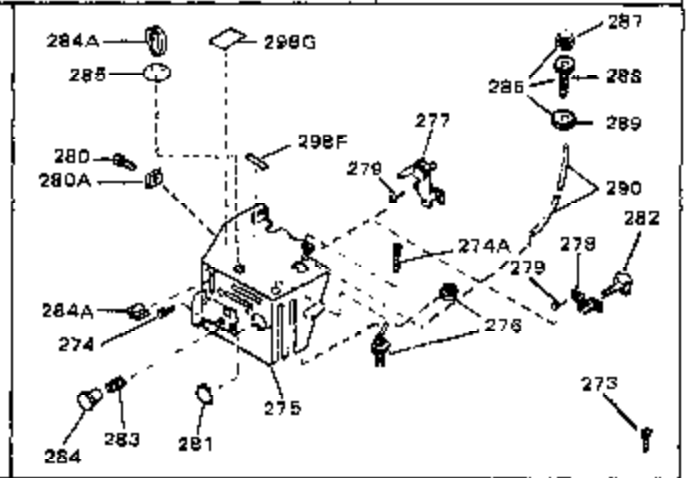

Ref #	Part Number	Qty	Description
119	30962	0	Line, Fuel (Braided 32")
120	26460	0	Clamp, Fuel line
125	27930	0	Gasket, Exhaust
126	30196	0	Screw
132	650139	0	Screw
132	650548	0	Screw, Hex washer hd., 8-32 x 5/16
144	650542	0	Screw, Hex hd. cap, 5/16 18 x 13/16
146	29538	0	Base, Mounting
147	650128	0	Screw
148	30622	0	Extension, Blower housing
186	27275	0	Clip, Hi-tension wire
186	29443	0	Clip, Fuel line
186	33685	0	Clip, Hi-tension wire
193	610118	0	Cover, Spark plug
224	31386	0	Spring, Governor
225B	31726B	0	Bracket Assy., Speed control
232	28468	0	Wire, Ground (Female fitting both ends)
262	29716	0	Screw
264	32125	0	Cup, Starter
265	590417	0	Screen, Starter cup
266	650815	0	Washer, Belleville
267	8115	0	Nut, Hex
298	34346	0	Decal, Instruction
298A	31517	0	Decal, H.P. (5 H.P.)
298A	32173	0	Decal, H.P. (6 H.P.)
298A	33310	0	Decal, Mini-Bike (5 H.P.)
298A	34316	0	Decal, Name
298B	31752	0	Decal, Air cleaner
299	30547A	0	Contact Assy., Breaker
300	30548B	0	Condenser
301	631021	0	Inlet Needle, Seat & Clip Assy.
303	631067A	0	Carburetor
304	610689A	0	Magneto, Tecumseh
306	590420	0	Starter, Rewind
310	33235	0	Gasket Set