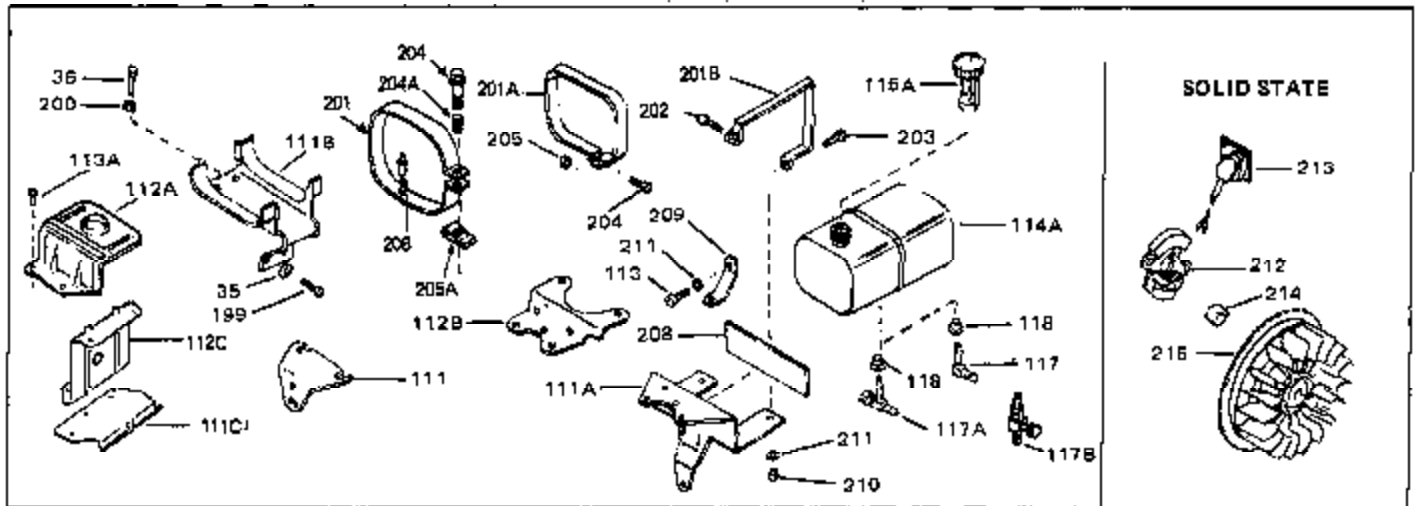

Ref #	Part Number	Qty	Description
119	30962	0	Line, Fuel (Braided 32")
120	26460	0	Clamp, Fuel line
125	27930	0	Gasket, Exhaust
126	30196	0	Screw
132	650139	0	Screw
132	650548	0	Screw, Hex washer hd., 8-32 x 5/16
144	650542	0	Screw, Hex hd. cap, 5/16 18 x 13/16
146	29538	0	Base, Mounting
147	650128	0	Screw
148	30622	0	Extension, Blower housing
186	27275	0	Clip, Hi-tension wire
186	29443	0	Clip, Fuel line
186	33685	0	Clip, Hi-tension wire
193	610118	0	Cover, Spark plug
224	31386	0	Spring, Governor
225B	31726B	0	Bracket Assy., Speed control
232	28468	0	Wire, Ground (Female fitting both ends)
262	29716	0	Screw
264	32125	0	Cup, Starter
265	590417	0	Screen, Starter cup
266	650815	0	Washer, Belleville
267	8115	0	Nut, Hex
298	34346	0	Decal, Instruction
298A	31517	0	Decal, H.P. (5 H.P.)
298A	32173	0	Decal, H.P. (6 H.P.)
298A	33310	0	Decal, Mini-Bike (5 H.P.)
298A	34316	0	Decal, Name
298B	31752	0	Decal, Air cleaner
299	30547A	0	Contact Assy., Breaker
300	30548B	0	Condenser
301	631021	0	Inlet Needle, Seat & Clip Assy.
303	631067A	0	Carburetor
304	610689A	0	Magneto, Tecumseh
306	590420	0	Starter, Rewind
310	33235	0	Gasket Set