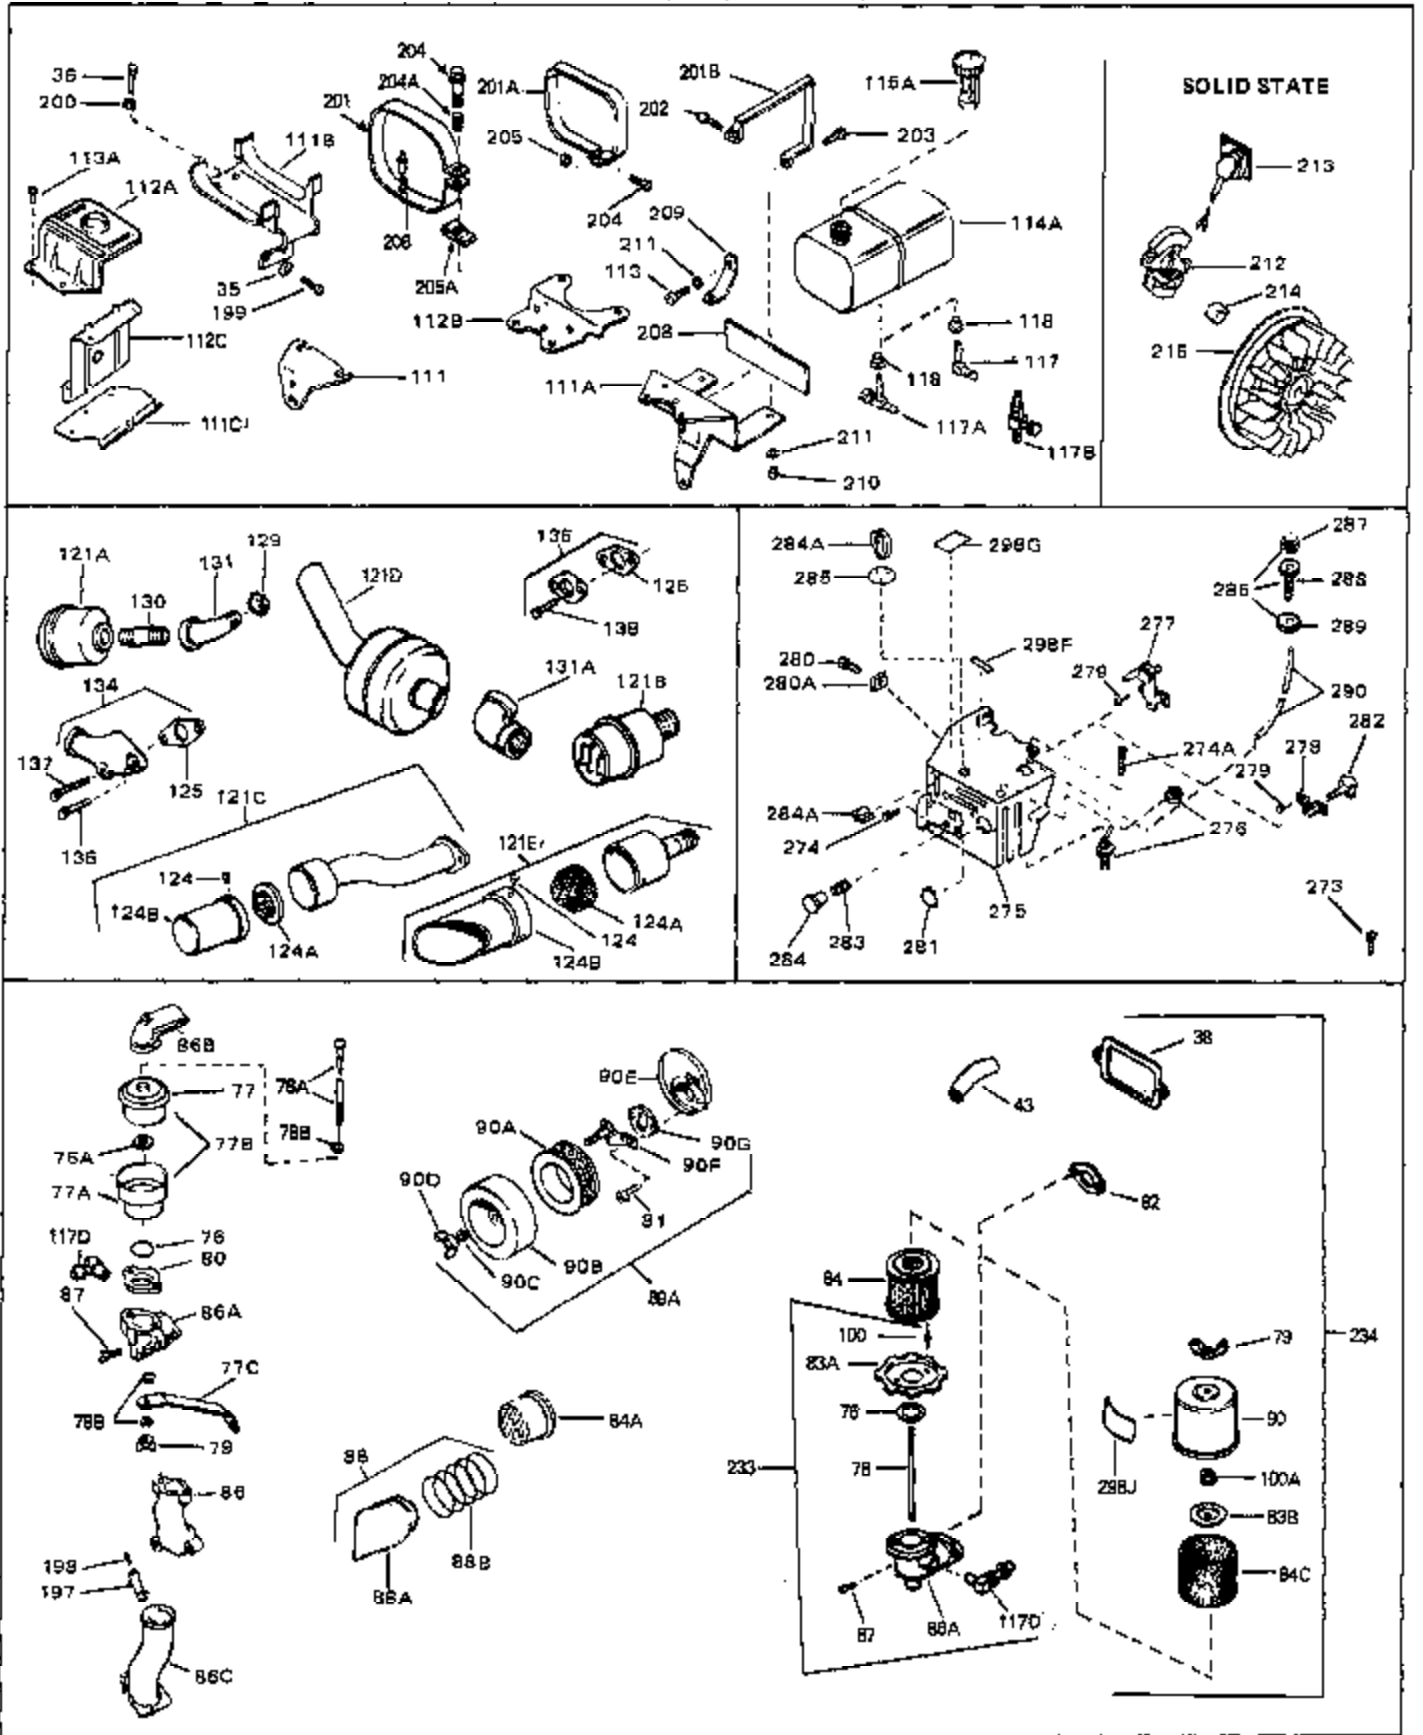

Ref #	Part Number	Qty	Description
35	26073	0	Washer, Connecting rod bolt
35	650570	0	Washer, Flat
35	650691	0	Washer, Flat
36	650694A	0	Screw, Hex flange hd., 5/16-18 x 2
36	650695A	0	Screw, Hex flange hd., 5/16-18 x 2-1/4
36	650697A	0	Screw, Hex flange hd., 5/16-18 x 2-1/2
38	27896	0	Gasket, Breather cover
43	27627	0	Tube, Breather
81	28820	0	Screw
81	30196	0	Screw
81	650521	0	Screw
86A	34697	0	Elbow, Air cleaner
89A	730128	0	Cleaner Assy., Air
111	33167	0	Bracket, Lower fuel tank
112B	33166A	0	Bracket, Upper fuel tank
113	650561	0	Screw
113A	650665	0	Screw
117B	33053	0	Valve, Fuel strainer & shut-off
117A	32961	0	Valve, Fuel shut-off
121E	391026	0	Muffler
124A	33171	0	Screen, Muffler
124B	33185	0	Cover & Tube, Muffler
124	650578	0	Screw
125	27930	0	Gasket, Exhaust
134	31288	0	Muffler Adapter Kit
135	730130	0	Muffler Adapter Kit
136	6021A	0	Screw, Hex flange hd., 5/16-18 x 1-1/2
137	650697A	0	Screw, Hex flange hd., 5/16-18 x 2-1/2
138	30196	0	Screw
233	34819	0	Elbow Assy., Air cleaner
234	730561	0	Air Cleaner Kit, Dual Element upright,
273	650687	0	Screw, Pan hd. self-tap, 10-32 x 5/16
274A	650765	0	Screw, Hex washer hd. self-drilling, 10-32 x
274	650257	0	Screw, Pan hd. Sems, 8-32 x 5/16
275	32911	0	Cover, Carburetor
278	32398	0	Bracket, Choke
279	28820	0	Screw
280	650760	0	Screw
280A	650764	0	"U" Clip Nut
281	31291	0	Plug, Cover
282	32397	0	Plate Assy., Choke
283	32399	0	Spring, Choke knob
284	32400	0	Knob, Choke
298F	31682	0	Decal, Operation