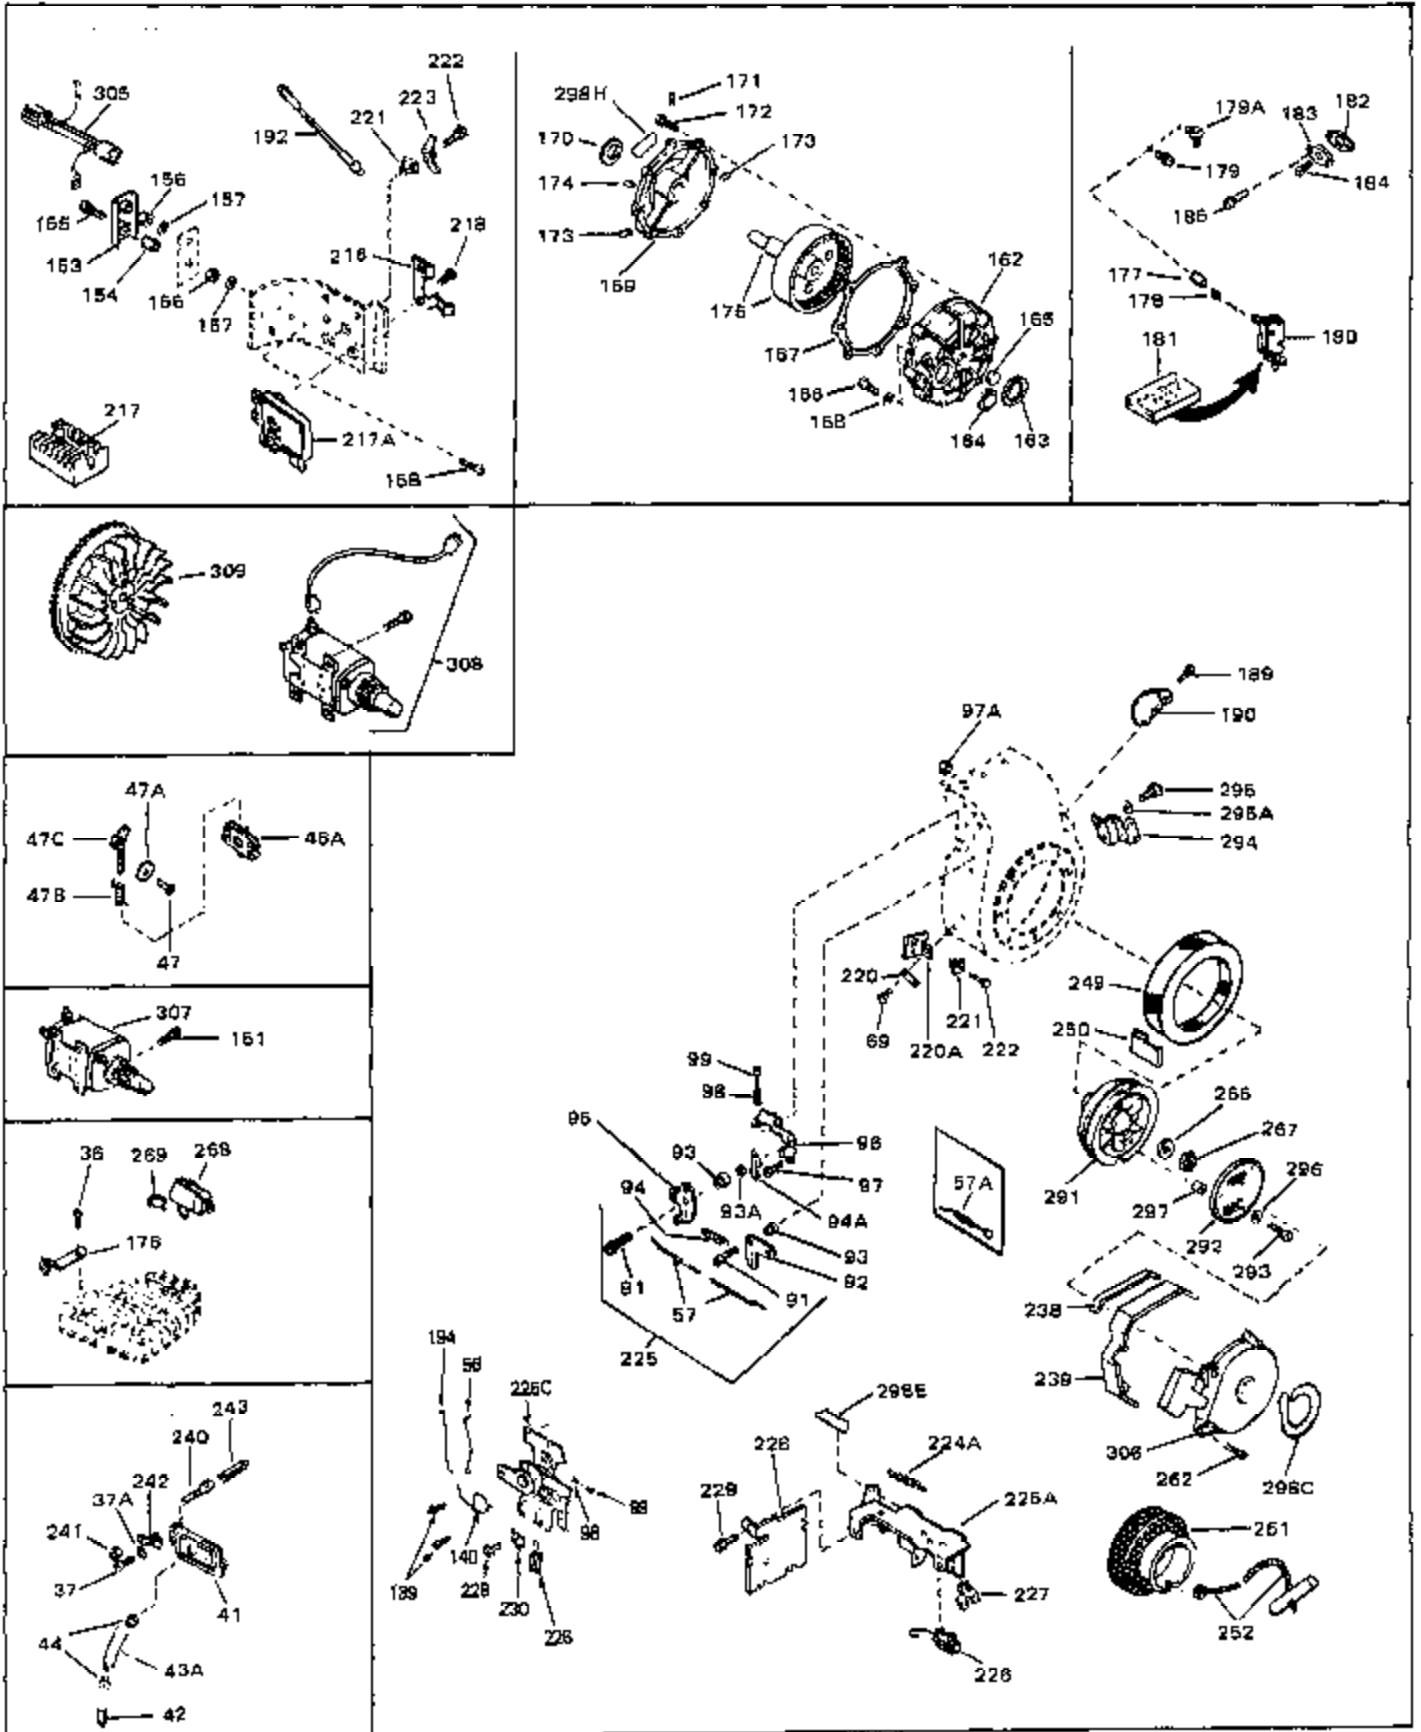

Ref #	Part Number	Qty	Description
36	650694A	0	Screw, Hex flange hd., 5/16-18 x 2
36	650695A	0	Screw, Hex flange hd., 5/16-18 x 2-1/4
36	650697A	0	Screw, Hex flange hd., 5/16-18 x 2-1/2
37	650128	0	Screw
37	650597	0	Screw, Hex washer hd., 10-24 x 5/8
37A	27261	0	Washer, Flat
41	28425	0	Cover, Valve chamber
56	30824	0	Link, Throttle
69	29747A	0	Screw
98	28569	0	Spring, Compression
98	31342	0	Spring, Compression
98	32924	0	Spring, Compression
99	29500	0	Screw, Fil. hd. mach., Sems, 8-32 x 3/4
99	650549	0	Screw
99	650688	0	Screw, Hex hd., 10-32 x 1-5/16" (Drilled
182	32683	0	Gasket, Fuel pump
183	32955	0	Cover, Fuel pump pad
184	9556	0	Plug, Oil drain (Sq. hd. pipe, 1/8-27)
185	30688	0	Screw, Hex hd. Sems, 1/4-20 x 1/2
224A	30826	0	Spring, Extension
225A	33109A	0	Control Assy., Speed (Manual)
225	730152	0	Control Assy., Speed
227	33177	0	Terminal
238	32576	0	Seal, Snow guard
239	31680	0	Guard, Starter
262	29716	0	Screw
266	650815	0	Washer, Belleville
267	8115	0	Nut, Hex
298E	31683	0	Decal, Choke
305	33018	0	Harness, Adapter
306	590473	0	Starter, Rewind
308	32386	0	Starter Motor Kit (110-120 Volt)
308	32901	0	Starter Motor Kit (110-120 Volt)
308	33328	0	Starter Motor Kit (110-120 Volt)
308	33328A	0	Starter Motor Kit (110-120 Volt)
308	33518	0	Starter Motor Kit (110-120 Volt)
308	33518A	0	Starter Motor Kit (110-120 Volt)
308	33518B	0	Starter Motor Kit (110-120 Volt)
309	30811A	0	Flywheel