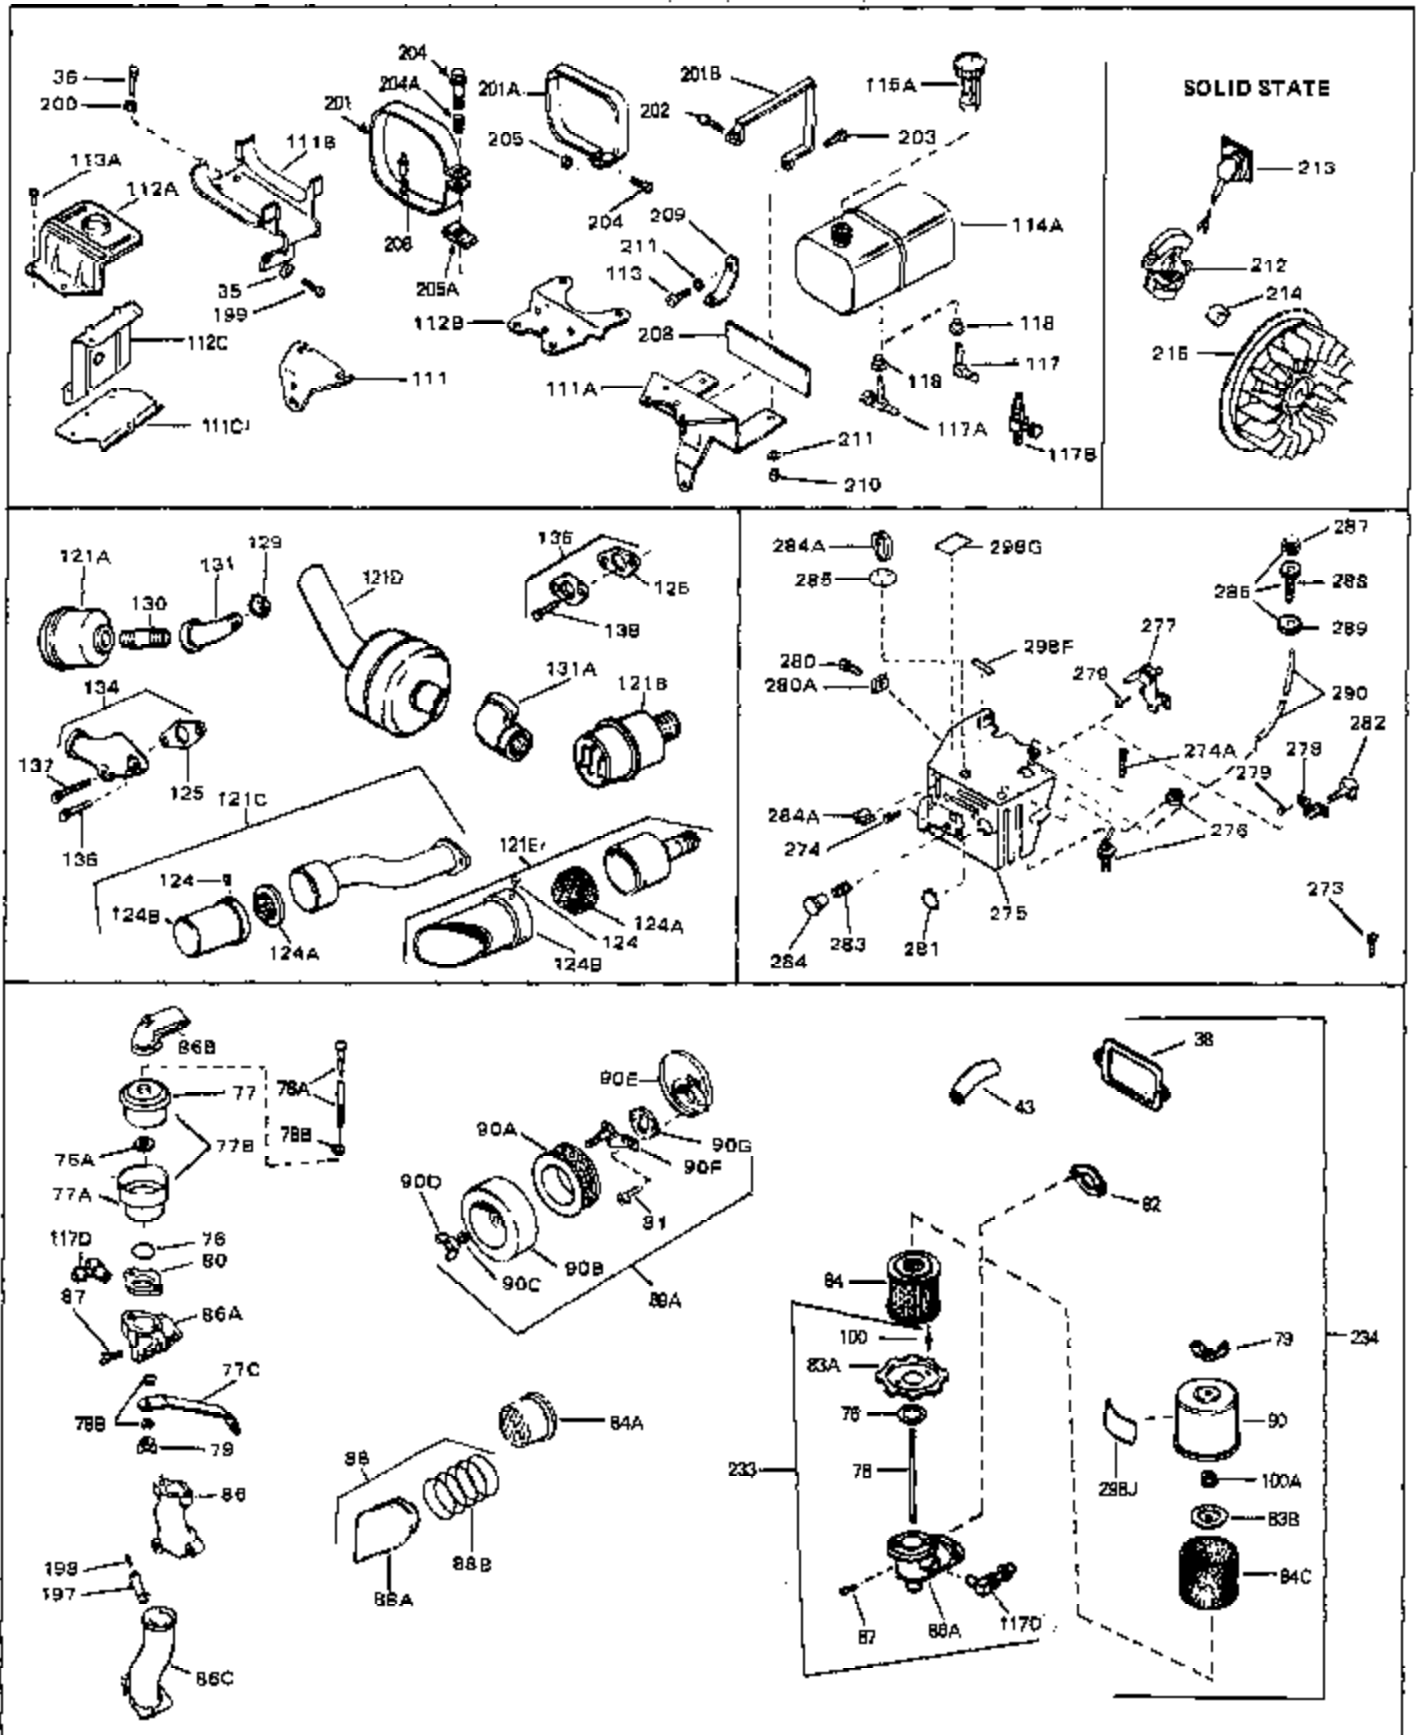

Ref #	Part Number	Qty	Description
127	26073	0	Washer, Connecting rod bolt
128	650694A	0	Screw, Hex flange hd., 5/16-18 x 2
132	650139	0	Screw
132	650548	0	Screw, Hex washer hd., 8-32 x 5/16
144	650542	0	Screw, Hex hd. cap, 5/16 18 x 13/16
146	29538	0	Base, Mounting
147	650128	0	Screw
148	30622	0	Extension, Blower housing
186	27275	0	Clip, Hi-tension wire
186	29443	0	Clip, Fuel line
186	33685	0	Clip, Hi-tension wire
193	610118	0	Cover, Spark plug
229	28942	0	Screw
230	27793	0	Clip, Conduit
232	28468	0	Wire, Ground (Female fitting both ends)
262	29716	0	Screw
264	32125	0	Cup, Starter
265	590417	0	Screen, Starter cup
266	650815	0	Washer, Belleville
267	8115	0	Nut, Hex
298	34346	0	Decal, Instruction
298A	31517	0	Decal, H.P. (5 H.P.)
298A	32173	0	Decal, H.P. (6 H.P.)
298A	33310	0	Decal, Mini-Bike (5 H.P.)
298A	34316	0	Decal, Name
299	30547A	0	Contact Assy., Breaker
300	30548B	0	Condenser
301	631021	0	Inlet Needle, Seat & Clip Assy.
303	630992B	0	Carburetor
304	610689A	0	Magneto, Tecumseh
306	590473	0	Starter, Rewind
310	33235	0	Gasket Set