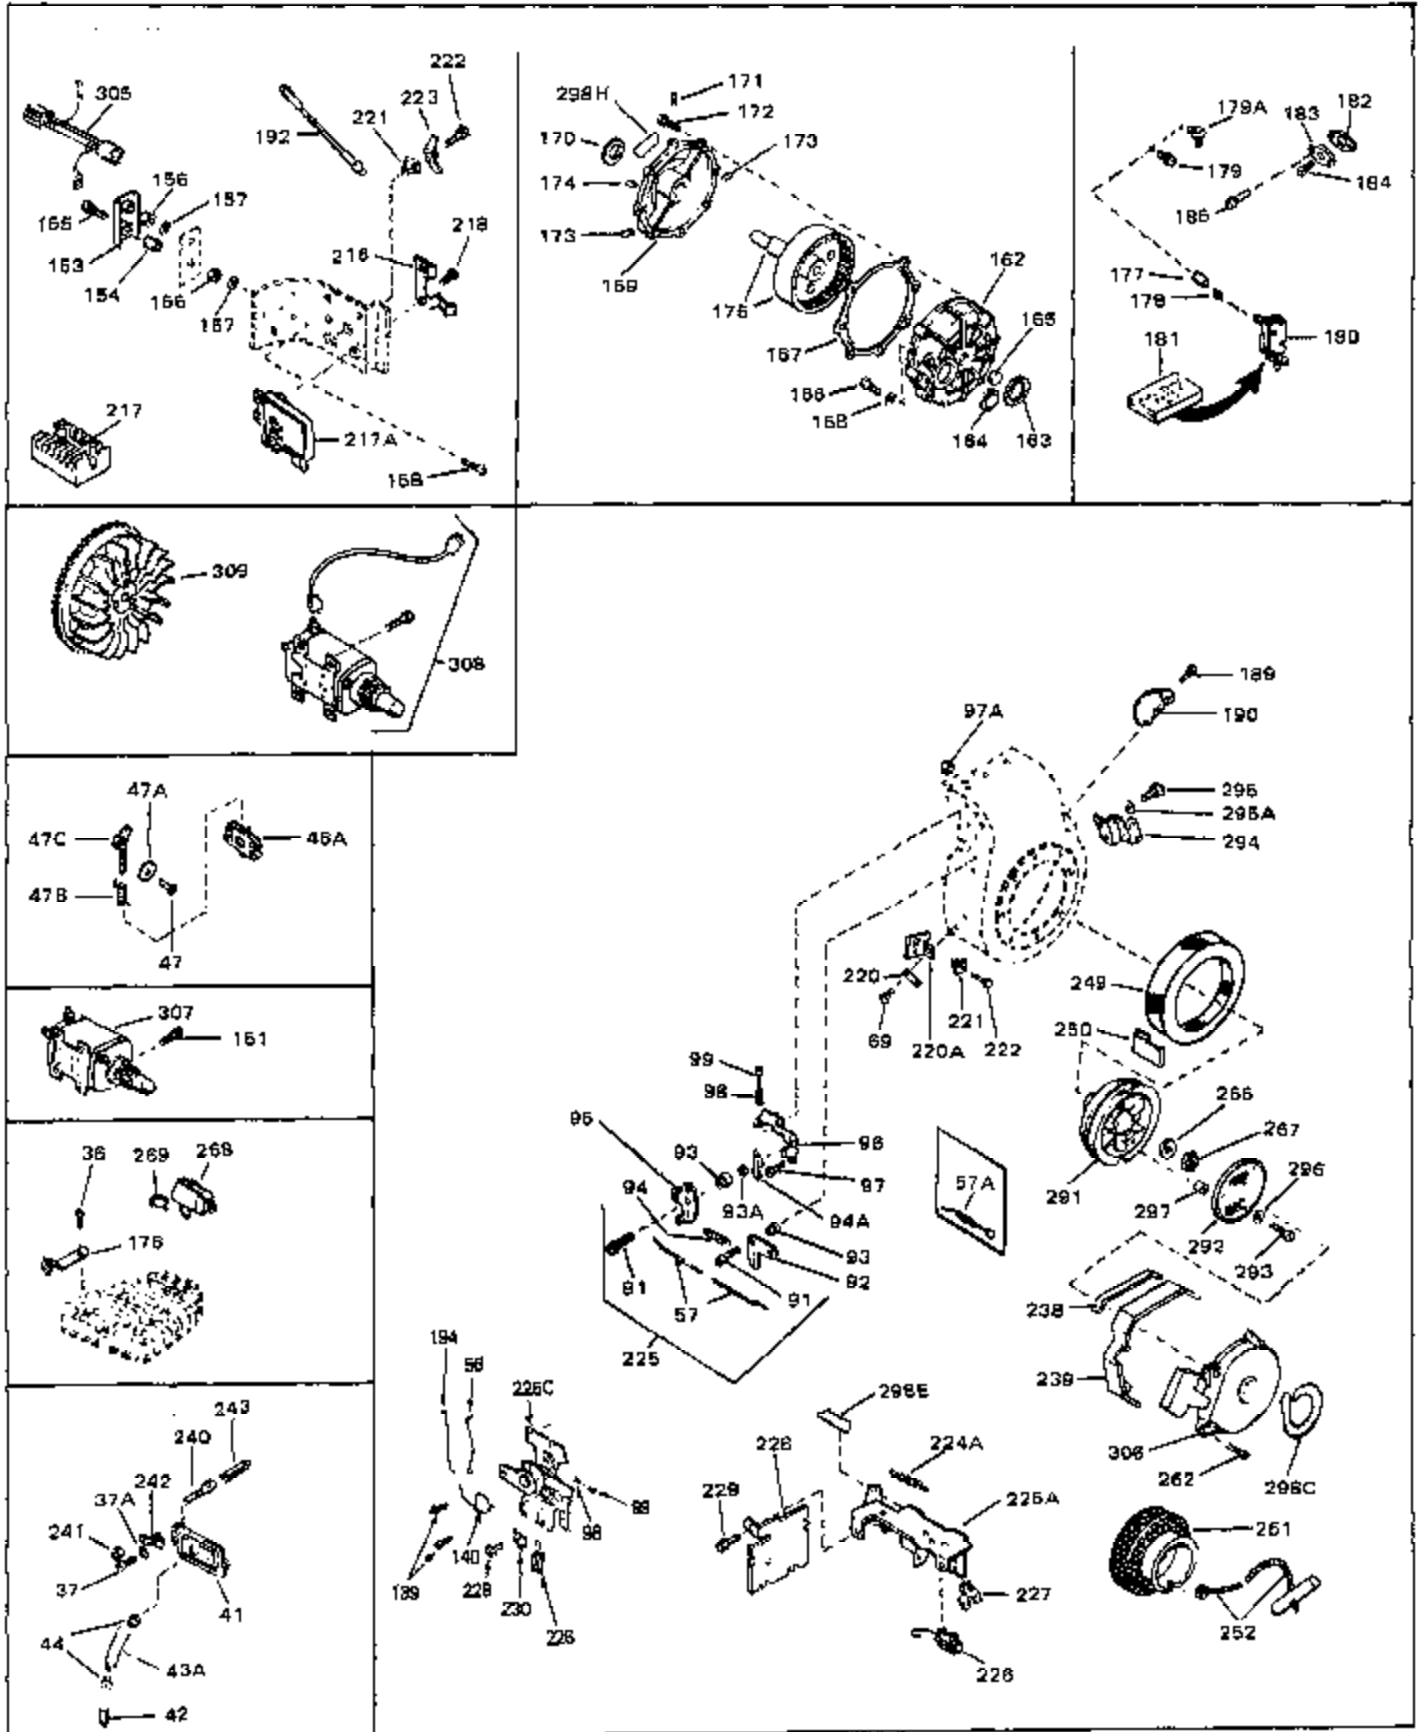

Ref #	Part Number	Qty	Description
36	650694A	0	Screw, Hex flange hd., 5/16-18 x 2
36	650695A	0	Screw, Hex flange hd., 5/16-18 x 2-1/4
36	650697A	0	Screw, Hex flange hd., 5/16-18 x 2-1/2
37	650128	0	Screw
37	650597	0	Screw, Hex washer hd., 10-24 x 5/8
37A	27261	0	Washer, Flat
41	28425	0	Cover, Valve chamber
56	30824	0	Link, Throttle
69	29747A	0	Screw
98	28569	0	Spring, Compression
98	31342	0	Spring, Compression
98	32924	0	Spring, Compression
99	29500	0	Screw, Fil. hd. mach., Sems, 8-32 x 3/4
99	650549	0	Screw
99	650688	0	Screw, Hex hd., 10-32 x 1-5/16" (Drilled
182	32683	0	Gasket, Fuel pump
183	32955	0	Cover, Fuel pump pad
184	9556	0	Plug, Oil drain (Sq. hd. pipe, 1/8-27)
185	30688	0	Screw, Hex hd. Sems, 1/4-20 x 1/2
224A	30826	0	Spring, Extension
225	730152	0	Control Assy., Speed
225A	33108A	0	Control Assy., Speed (Remote Snow King)
227	33177	0	Terminal
229	28942	0	Screw
230	27793	0	Clip, Conduit
238	32576	0	Seal, Snow guard
239	31680	0	Guard, Starter
262	29716	0	Screw
266	650815	0	Washer, Belleville
267	8115	0	Nut, Hex
298E	31683	0	Decal, Choke
305	33018	0	Harness, Adapter
306	590473	0	Starter, Rewind
308	32386	0	Starter Motor Kit (110-120 Volt)
308	32901	0	Starter Motor Kit (110-120 Volt)
308	33328	0	Starter Motor Kit (110-120 Volt)
308	33328A	0	Starter Motor Kit (110-120 Volt)
308	33518	0	Starter Motor Kit (110-120 Volt)
308	33518A	0	Starter Motor Kit (110-120 Volt)
308	33518B	0	Starter Motor Kit (110-120 Volt)
309	30811A	0	Flywheel