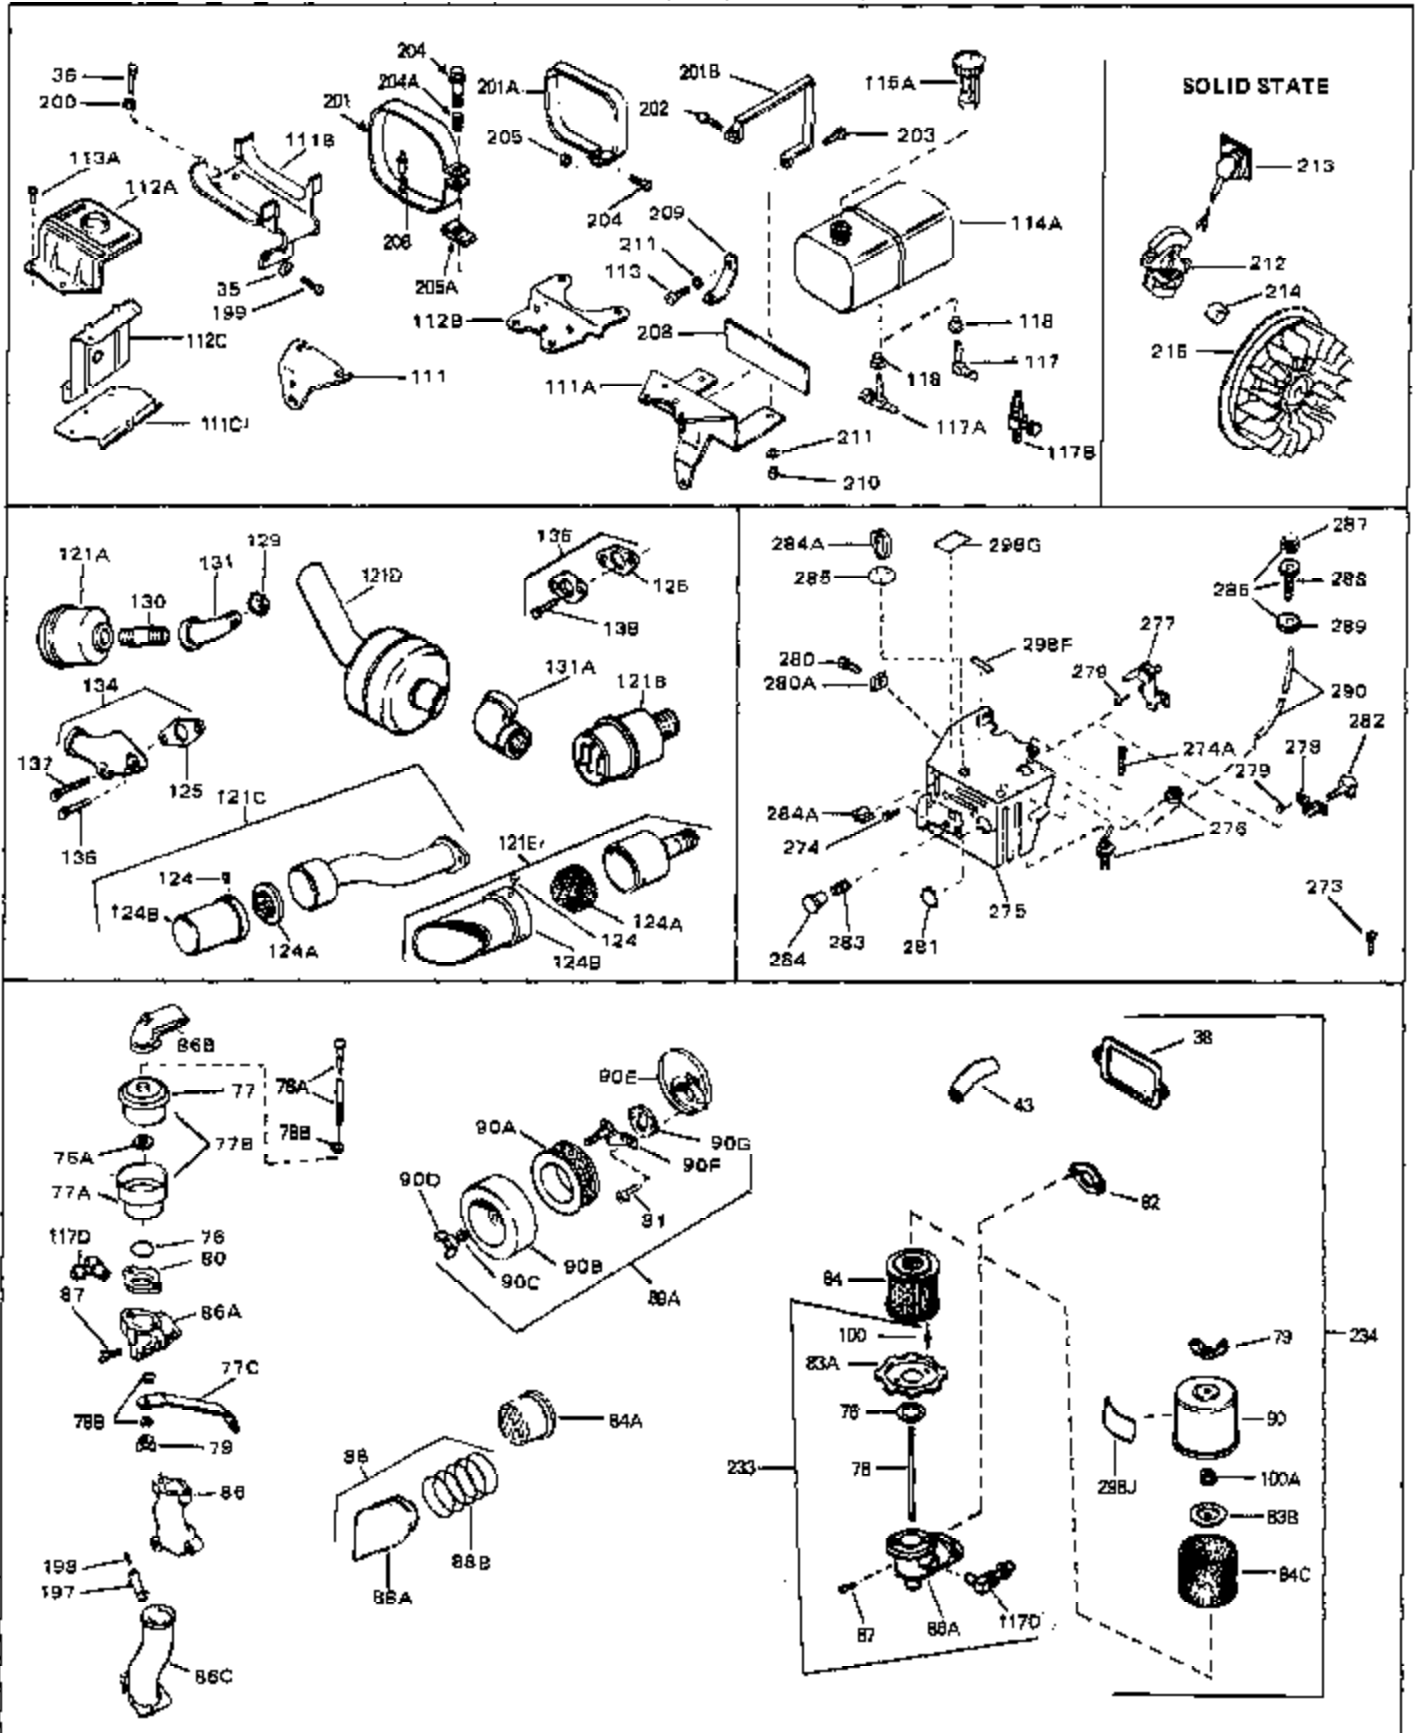

Ref #	Part Number	Qty	Description
35	26073	0	Washer, Connecting rod bolt
35	650570	0	Washer, Flat
35	650691	0	Washer, Flat
36	650694A	0	Screw, Hex flange hd., 5/16-18 x 2
36	650695A	0	Screw, Hex flange hd., 5/16-18 x 2-1/4
36	650697A	0	Screw, Hex flange hd., 5/16-18 x 2-1/2
38	27896	0	Gasket, Breather cover
43	27627	0	Tube, Breather
81	28820	0	Screw
81	30196	0	Screw
81	650521	0	Screw
82	27272	0	Gasket, Air cleaner
86A	34697	0	Elbow, Air cleaner
89A	730128	0	Cleaner Assy., Air
111	33167	0	Bracket, Lower fuel tank
112B	33166A	0	Bracket, Upper fuel tank
113A	650665	0	Screw
113	650561	0	Screw
117B	33053	0	Valve, Fuel strainer & shut-off
121C	391006	0	Muffler
121E	391026	0	Muffler
124A	33171	0	Screen, Muffler
124A	33323	0	Screen, Muffler
124B	33172	0	Cover, Muffler
124B	33185	0	Cover & Tube, Muffler
124	650578	0	Screw
125	27930	0	Gasket, Exhaust
134	31288	0	Muffler Adapter Kit
135	730130	0	Muffler Adapter Kit
136	6021A	0	Screw, Hex flange hd., 5/16-18 x 1-1/2
137	650697A	0	Screw, Hex flange hd., 5/16-18 x 2-1/2
138	30196	0	Screw
233	34819	0	Elbow Assy., Air cleaner
234	730561	0	Air Cleaner Kit, Dual Element upright,
273	650687	0	Screw, Pan hd. self-tap, 10-32 x 5/16