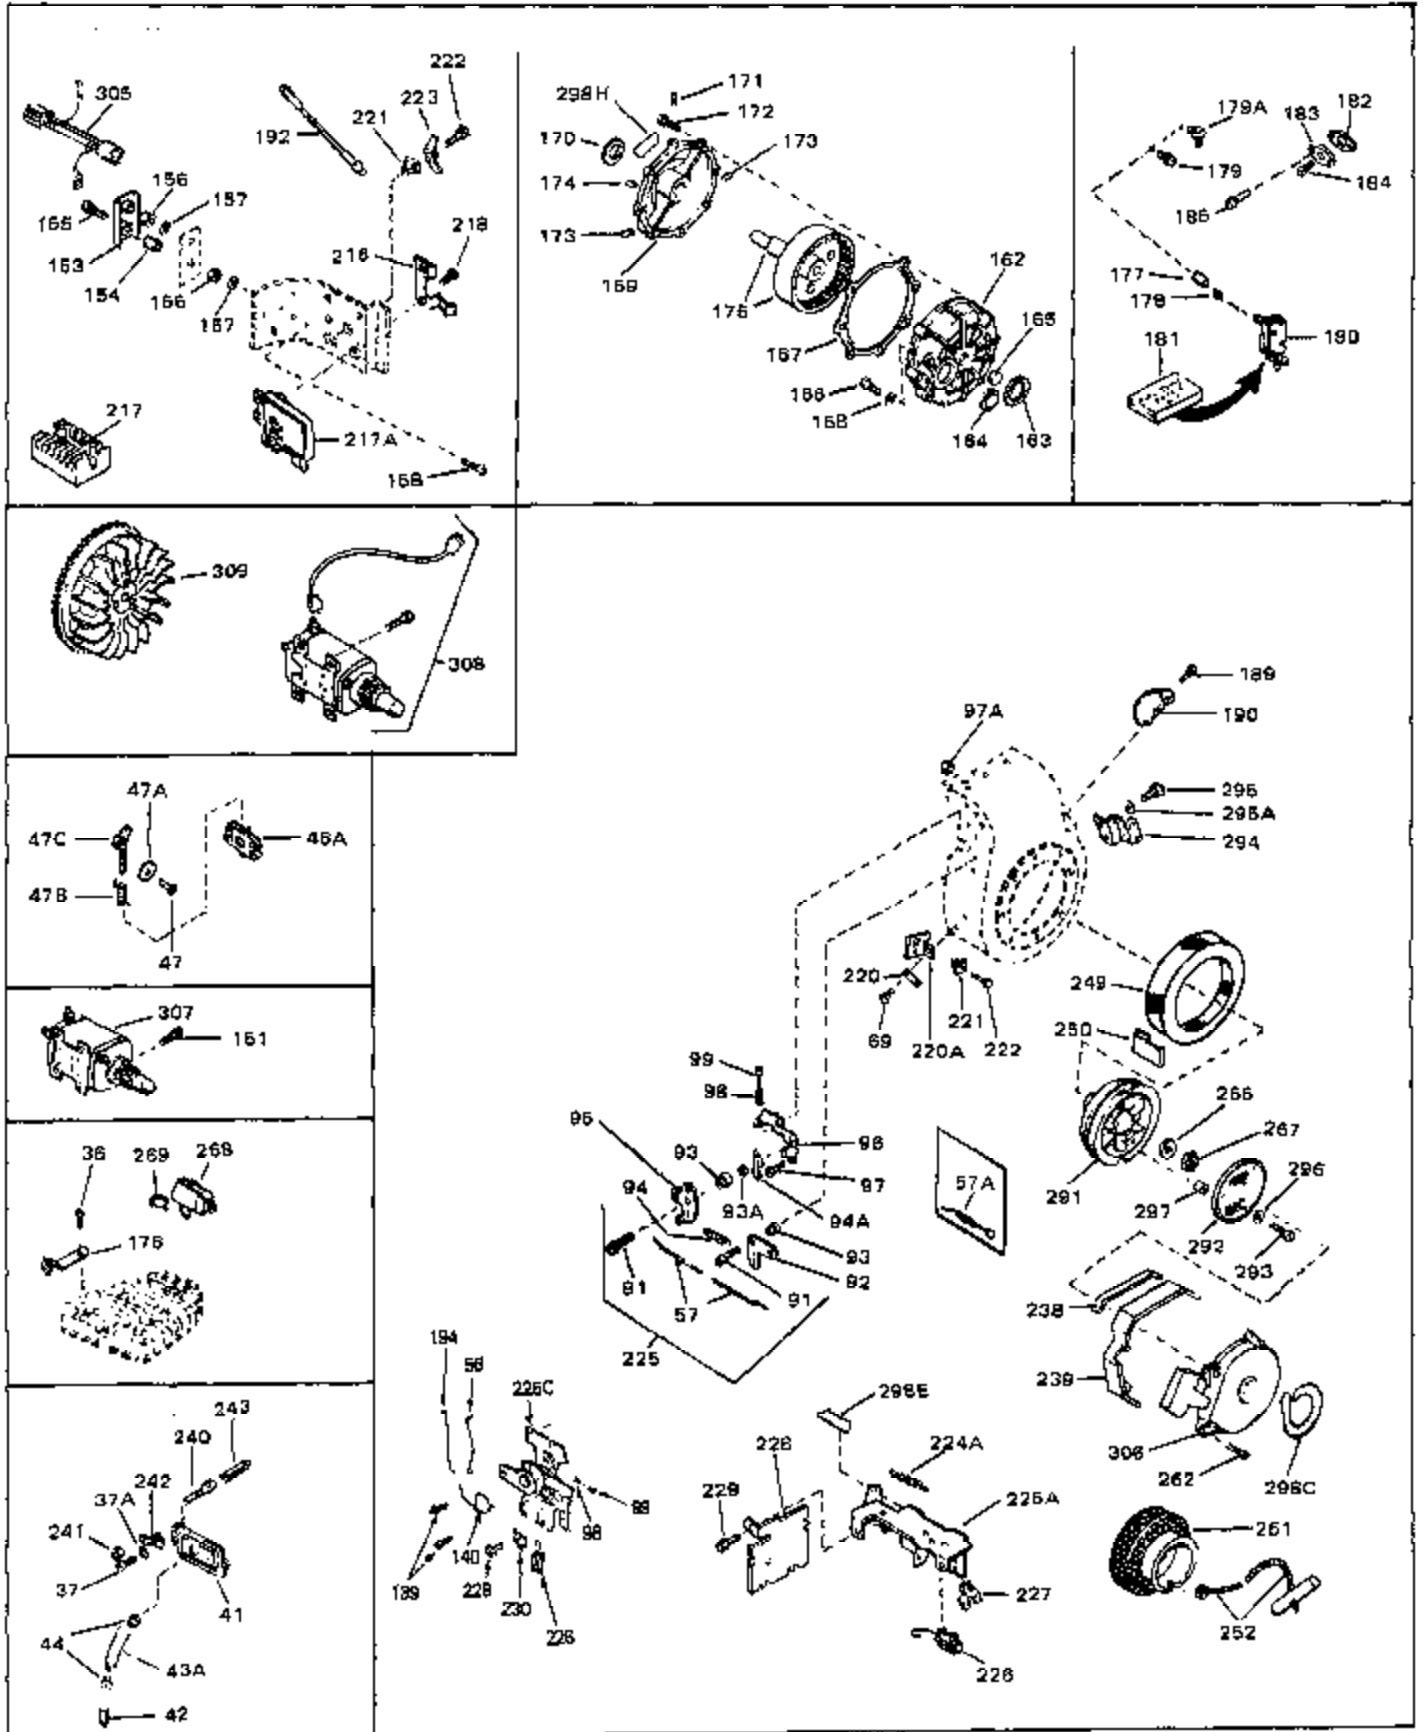

Ref #	Part Number	Qty	Description
36	650694A	0	Screw, Hex flange hd., 5/16-18 x 2
36	650695A	0	Screw, Hex flange hd., 5/16-18 x 2-1/4
36	650697A	0	Screw, Hex flange hd., 5/16-18 x 2-1/2
37	650128	0	Screw
37	650597	0	Screw, Hex washer hd., 10-24 x 5/8
37A	27261	0	Washer, Flat
41	28425	0	Cover, Valve chamber
56	30824	0	Link, Throttle
69	29747A	0	Screw
98	32924	0	Spring, Compression
98	28569	0	Spring, Compression
98	31342	0	Spring, Compression
99	29500	0	Screw, Fil. hd. mach., Sems, 8-32 x 3/4
99	650549	0	Screw
99	650688	0	Screw, Hex hd., 10-32 x 1-5/16" (Drilled
182	32683	0	Gasket, Fuel pump
183	32955	0	Cover, Fuel pump pad
184	9556	0	Plug, Oil drain (Sq. hd. pipe, 1/8-27)
185	30688	0	Screw, Hex hd. Sems, 1/4-20 x 1/2
224A	30826	0	Spring, Extension
225	730152	0	Control Assy., Speed
225A	33110A	0	Control Assy., Speed (Remote)
227	33177	0	Terminal
229	28942	0	Screw
230	27793	0	Clip, Conduit
262	29716	0	Screw
266	650815	0	Washer, Belleville
267	8115	0	Nut, Hex
305	33018	0	Harness, Adapter
306	590420	0	Starter, Rewind
308	32386	0	Starter Motor Kit (110-120 Volt)
308	32901	0	Starter Motor Kit (110-120 Volt)
308	33328	0	Starter Motor Kit (110-120 Volt)
308	33328A	0	Starter Motor Kit (110-120 Volt)
308	33518	0	Starter Motor Kit (110-120 Volt)
308	33518A	0	Starter Motor Kit (110-120 Volt)
308	33518B	0	Starter Motor Kit (110-120 Volt)
309	30811A	0	Flywheel