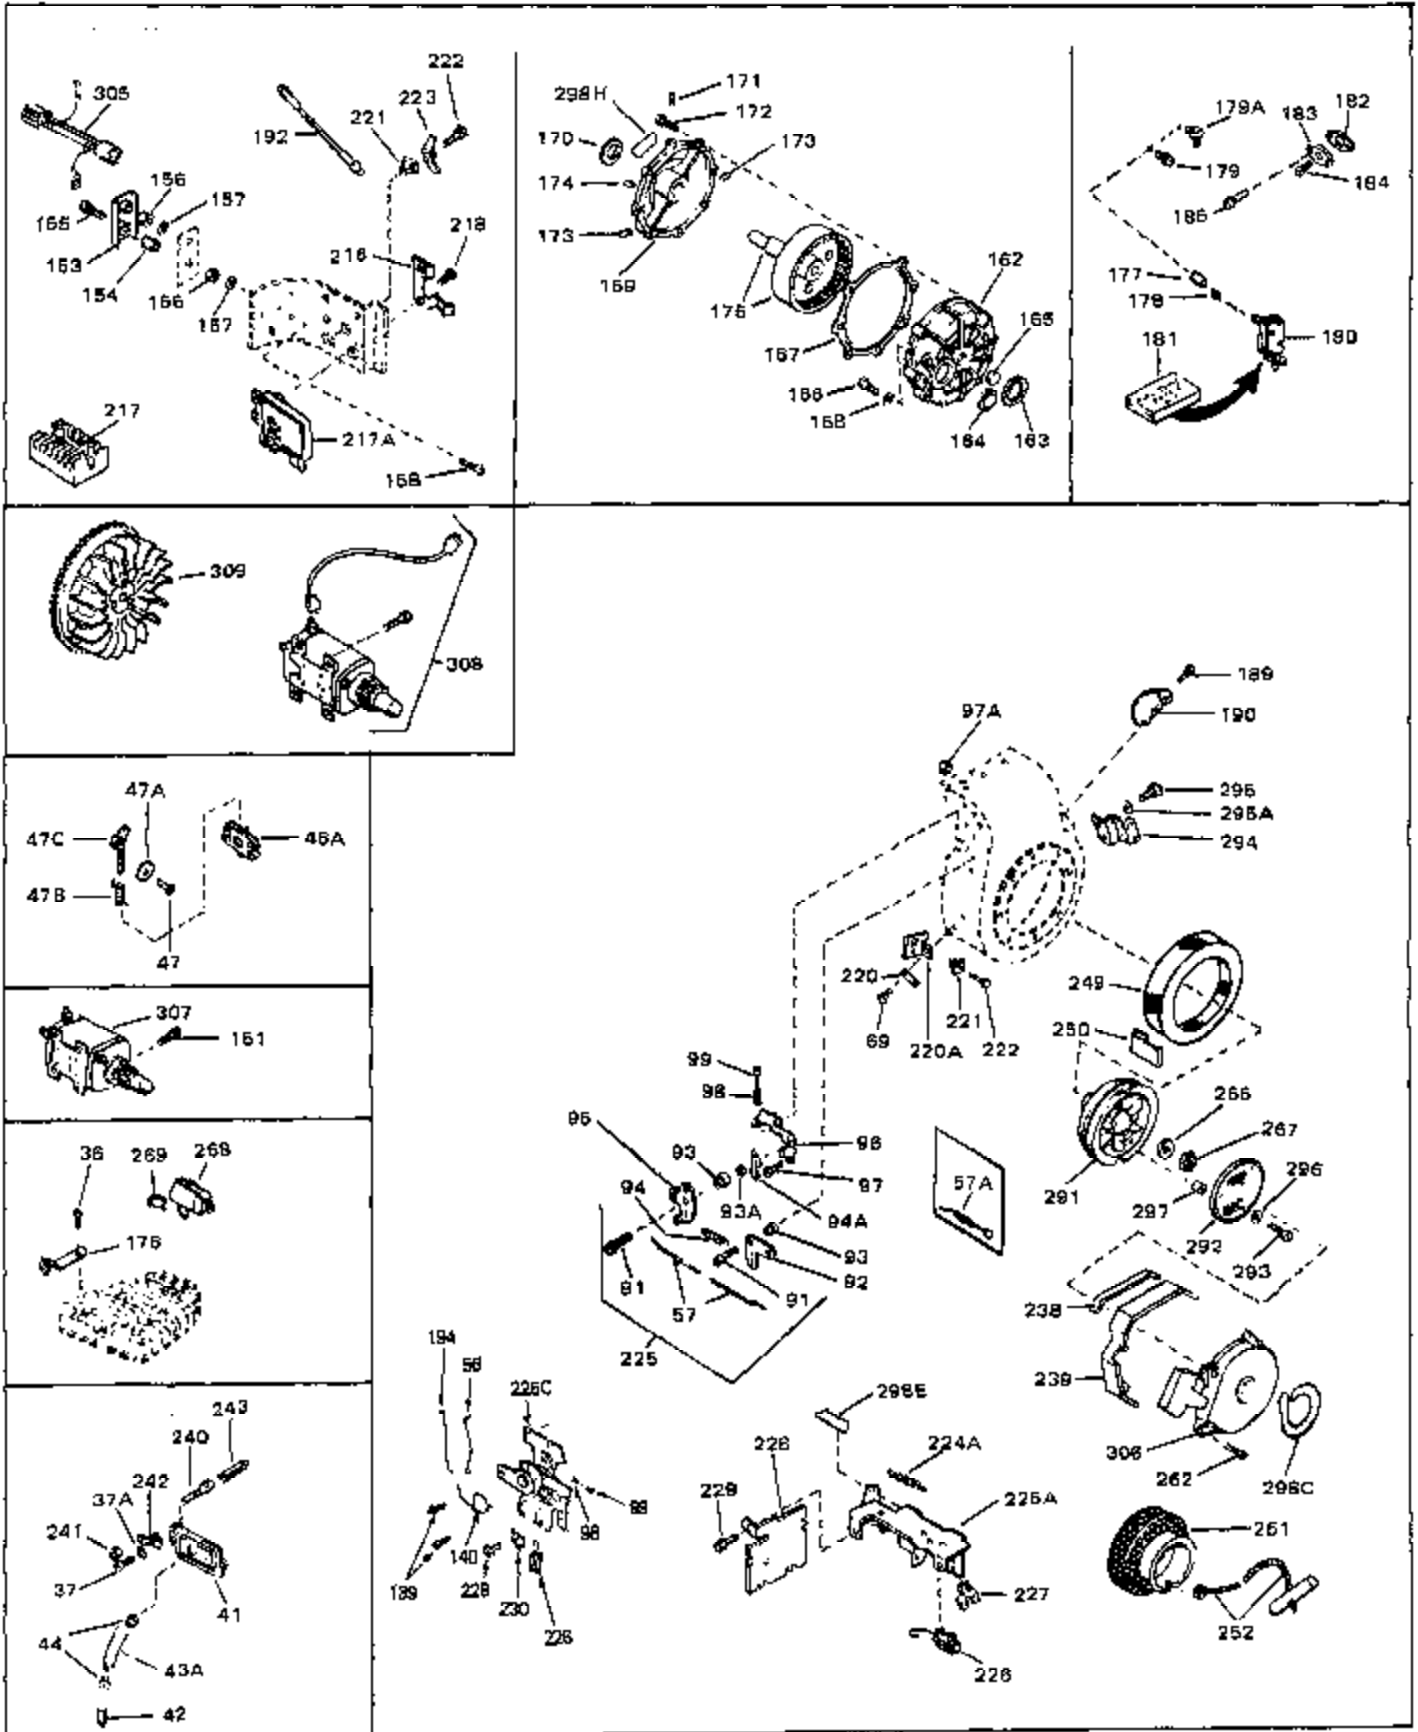

Ref #	Part Number	Qty	Description
36	650694A	0	Screw, Hex flange hd., 5/16-18 x 2
36	650695A	0	Screw, Hex flange hd., 5/16-18 x 2-1/4
36	650697A	0	Screw, Hex flange hd., 5/16-18 x 2-1/2
37	650128	0	Screw
37	650597	0	Screw, Hex washer hd., 10-24 x 5/8
37A	27261	0	Washer, Flat
41	28425	0	Cover, Valve chamber
56	30824	0	Link, Throttle
69	29747A	0	Screw
98	28569	0	Spring, Compression
98	31342	0	Spring, Compression
98	32924	0	Spring, Compression
99	29500	0	Screw, Fil. hd. mach., Sems, 8-32 x 3/4
99	650549	0	Screw
99	650688	0	Screw, Hex hd., 10-32 x 1-5/16" (Drilled
182	32683	0	Gasket, Fuel pump
183	32955	0	Cover, Fuel pump pad
184	9556	0	Plug, Oil drain (Sq. hd. pipe, 1/8-27)
185	30688	0	Screw, Hex hd. Sems, 1/4-20 x 1/2
189	650736	0	Screw
190	33013	0	Cover, Starter bubble
224A	30826	0	Spring, Extension
225A	33109A	0	Control Assy., Speed (Manual)
225	730152	0	Control Assy., Speed
227	33177	0	Terminal
238	32576	0	Seal, Snow guard
239	31680	0	Guard, Starter
262	29716	0	Screw
266	650815	0	Washer, Belleville
267	8115	0	Nut, Hex
298E	31683	0	Decal, Choke
305	33018	0	Harness, Adapter
306	590473	0	Starter, Rewind
308	32386	0	Starter Motor Kit (110-120 Volt)
308	32901	0	Starter Motor Kit (110-120 Volt)
308	33328	0	Starter Motor Kit (110-120 Volt)
308	33328A	0	Starter Motor Kit (110-120 Volt)
308	33518	0	Starter Motor Kit (110-120 Volt)
308	33518A	0	Starter Motor Kit (110-120 Volt)
308	33518B	0	Starter Motor Kit (110-120 Volt)
309	30811A	0	Flywheel