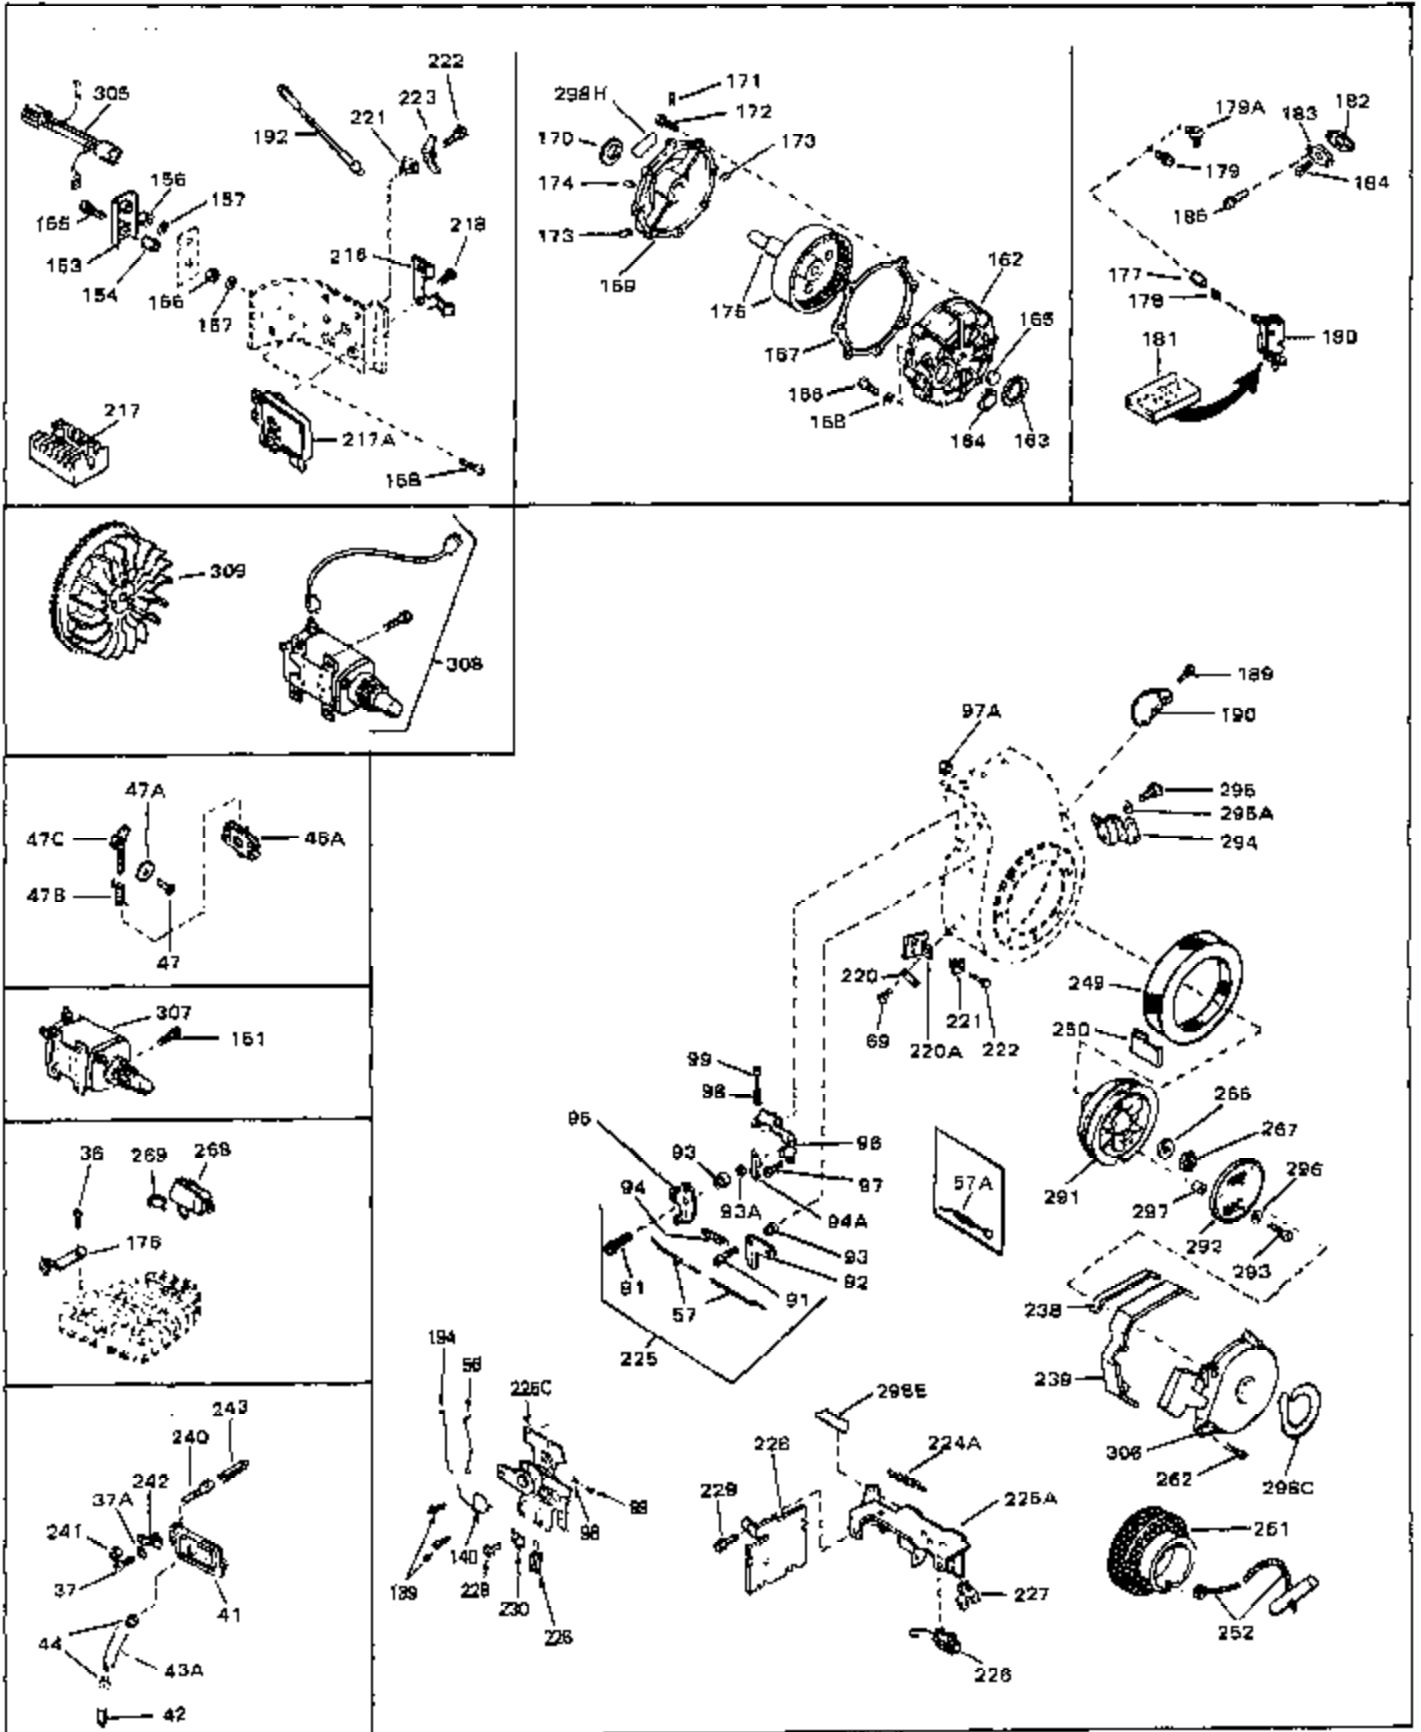

Ref #	Part Number	Qty	Description
36	650694A	0	Screw, Hex flange hd., 5/16-18 x 2
36	650695A	0	Screw, Hex flange hd., 5/16-18 x 2-1/4
36	650697A	0	Screw, Hex flange hd., 5/16-18 x 2-1/2
37	650128	0	Screw
37	650597	0	Screw, Hex washer hd., 10-24 x 5/8
37A	27261	0	Washer, Flat
41	28425	0	Cover, Valve chamber
56	30824	0	Link, Throttle
69	29747A	0	Screw
98	28569	0	Spring, Compression
98	31342	0	Spring, Compression
98	32924	0	Spring, Compression
99	29500	0	Screw, Fil. hd. mach., Sems, 8-32 x 3/4
99	650549	0	Screw
99	650688	0	Screw, Hex hd., 10-32 x 1-5/16" (Drilled
182	32683	0	Gasket, Fuel pump
183	32955	0	Cover, Fuel pump pad
184	9556	0	Plug, Oil drain (Sq. hd. pipe, 1/8-27)
185	30688	0	Screw, Hex hd. Sems, 1/4-20 x 1/2
189	650736	0	Screw
190	33013	0	Cover, Starter bubble
224A	30826	0	Spring, Extension
225A	33109A	0	Control Assy., Speed (Manual)
225	730152	0	Control Assy., Speed
227	33177	0	Terminal
238	32576	0	Seal, Snow guard
239	31680	0	Guard, Starter
262	29716	0	Screw
266	650815	0	Washer, Belleville
267	8115	0	Nut, Hex
298E	31683	0	Decal, Choke
305	33018	0	Harness, Adapter
306	590473	0	Starter, Rewind
308	32386	0	Starter Motor Kit (110-120 Volt)
308	32901	0	Starter Motor Kit (110-120 Volt)
308	33328	0	Starter Motor Kit (110-120 Volt)
308	33328A	0	Starter Motor Kit (110-120 Volt)
308	33518	0	Starter Motor Kit (110-120 Volt)
308	33518A	0	Starter Motor Kit (110-120 Volt)
308	33518B	0	Starter Motor Kit (110-120 Volt)
309	30811A	0	Flywheel