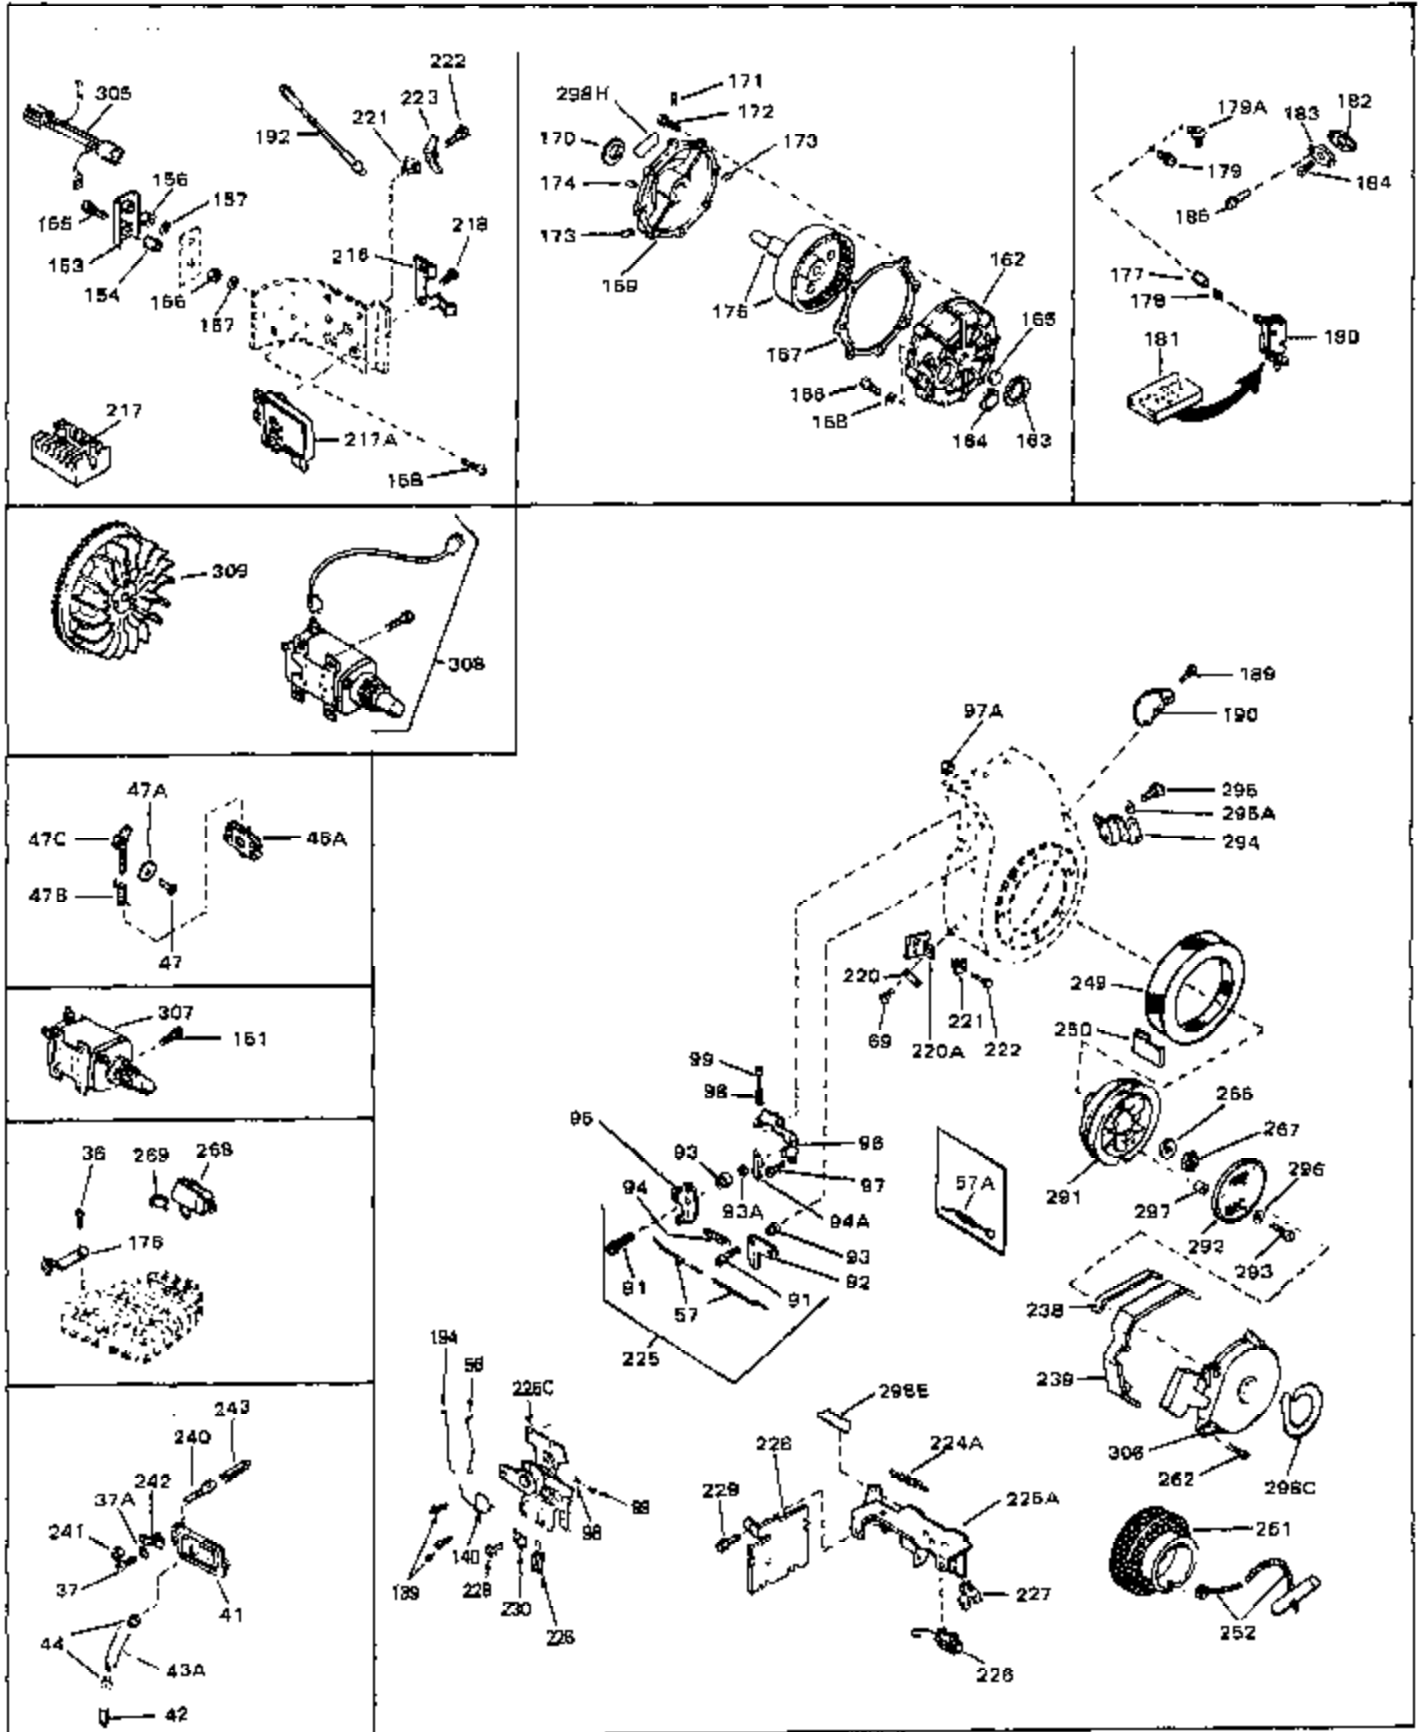

Ref #	Part Number	Qty	Description
36	650694A	0	Screw, Hex flange hd., 5/16-18 x 2
36	650695A	0	Screw, Hex flange hd., 5/16-18 x 2-1/4
36	650697A	0	Screw, Hex flange hd., 5/16-18 x 2-1/2
37	650128	0	Screw
37	650597	0	Screw, Hex washer hd., 10-24 x 5/8
37A	27261	0	Washer, Flat
41	28425	0	Cover, Valve chamber
56	30824	0	Link, Throttle
69	29747A	0	Screw
98	28569	0	Spring, Compression
98	31342	0	Spring, Compression
98	32924	0	Spring, Compression
99	650688	0	Screw, Hex hd., 10-32 x 1-5/16" (Drilled
99	29500	0	Screw, Fil. hd. mach., Sems, 8-32 x 3/4
99	650549	0	Screw
182	32683	0	Gasket, Fuel pump
183	32955	0	Cover, Fuel pump pad
184	9556	0	Plug, Oil drain (Sq. hd. pipe, 1/8-27)
185	30688	0	Screw, Hex hd. Sems, 1/4-20 x 1/2
189	650736	0	Screw
190	33013	0	Cover, Starter bubble
224A	30826	0	Spring, Extension
225A	33109A	0	Control Assy., Speed (Manual)
225	730152	0	Control Assy., Speed
227	33177	0	Terminal
238	32576	0	Seal, Snow guard
239	31680	0	Guard, Starter
262	29716	0	Screw
266	650815	0	Washer, Belleville
267	8115	0	Nut, Hex
298E	31683	0	Decal, Choke
305	33018	0	Harness, Adapter
306	590473	0	Starter, Rewind
308	32386	0	Starter Motor Kit (110-120 Volt)
308	32901	0	Starter Motor Kit (110-120 Volt)
308	33328	0	Starter Motor Kit (110-120 Volt)
308	33328A	0	Starter Motor Kit (110-120 Volt)
308	33518	0	Starter Motor Kit (110-120 Volt)
308	33518A	0	Starter Motor Kit (110-120 Volt)
308	33518B	0	Starter Motor Kit (110-120 Volt)
309	30811A	0	Flywheel