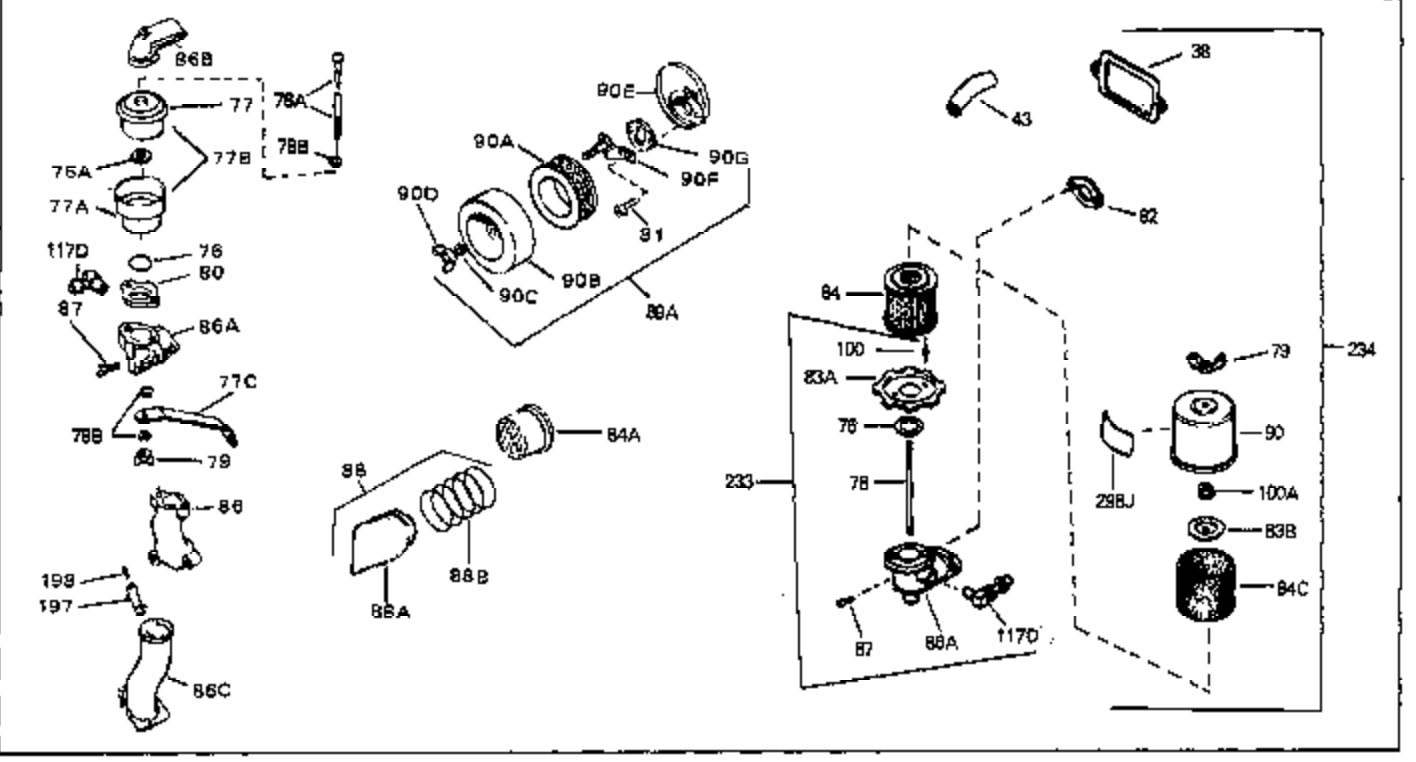

Ref #	Part Number	Qty	Description
35	26073	0	Washer, Connecting rod bolt
35	650570	0	Washer, Flat
35	650691	0	Washer, Flat
36	650694A	0	Screw, Hex flange hd., 5/16-18 x 2
36	650695A	0	Screw, Hex flange hd., 5/16-18 x 2-1/4
36	650697A	0	Screw, Hex flange hd., 5/16-18 x 2-1/2
38	27896	0	Gasket, Breather cover
43	27627	0	Tube, Breather
81	28820	0	Screw
81	30196	0	Screw
81	650521	0	Screw
86A	34697	0	Elbow, Air cleaner
89A	730128	0	Cleaner Assy., Air
111	33167	0	Bracket, Lower fuel tank
112B	33166A	0	Bracket, Upper fuel tank
113	650561	0	Screw
113A	650665	0	Screw
117B	33053	0	Valve, Fuel strainer & shut-off
117A	32961	0	Valve, Fuel shut-off
121E	391026	0	Muffler
124A	33171	0	Screen, Muffler
124B	33185	0	Cover & Tube, Muffler
124	650578	0	Screw
125	27930	0	Gasket, Exhaust
134	31288	0	Muffler Adapter Kit
135	730130	0	Muffler Adapter Kit
136	6021A	0	Screw, Hex flange hd., 5/16-18 x 1-1/2
137	650697A	0	Screw, Hex flange hd., 5/16-18 x 2-1/2
138	30196	0	Screw
233	34819	0	Elbow Assy., Air cleaner
234	730561	0	Air Cleaner Kit, Dual Element upright,
273	650687	0	Screw, Pan hd. self-tap, 10-32 x 5/16
274A	650765	0	Screw, Hex washer hd. self-drilling, 10-32 x
274	650257	0	Screw, Pan hd. Sems, 8-32 x 5/16
275	33134	0	Cover, Carburetor
278	32398	0	Bracket, Choke
279	28820	0	Screw
280	650760	0	Screw
280A	650764	0	"U" Clip Nut
282	32397	0	Plate Assy., Choke
283	32399	0	Spring, Choke knob
284	32400	0	Knob, Choke
298F	31682	0	Decal, Operation