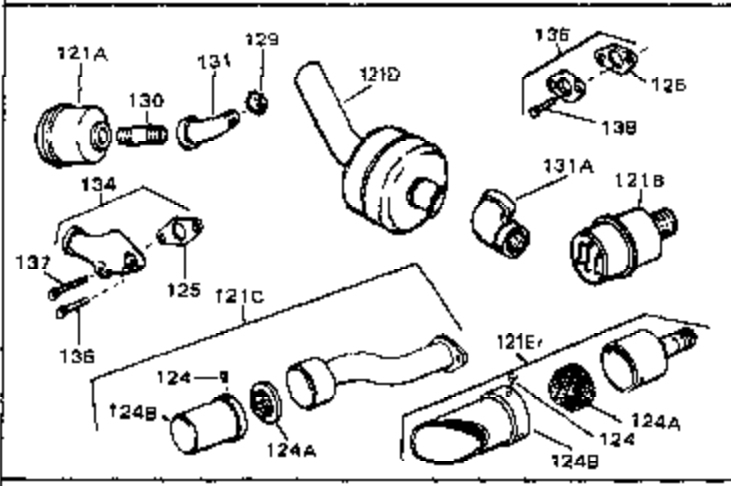

Ref #	Part Number	Qty	Description
35	26073	0	Washer, Connecting rod bolt
35	650570	0	Washer, Flat
35	650691	0	Washer, Flat
36	650694A	0	Screw, Hex flange hd., 5/16-18 x 2
36	650695A	0	Screw, Hex flange hd., 5/16-18 x 2-1/4
36	650697A	0	Screw, Hex flange hd., 5/16-18 x 2-1/2
38	27896	0	Gasket, Breather cover
43	27627	0	Tube, Breather
81	28820	0	Screw
81	30196	0	Screw
81	650521	0	Screw
86A	34697	0	Elbow, Air cleaner
89A	730128	0	Cleaner Assy., Air
111	33167	0	Bracket, Lower fuel tank
112B	33166A	0	Bracket, Upper fuel tank
113	650561	0	Screw
113A	650665	0	Screw
117B	33053	0	Valve, Fuel strainer & shut-off
117A	32961	0	Valve, Fuel shut-off
121E	391026	0	Muffler
124A	33171	0	Screen, Muffler
124B	33185	0	Cover & Tube, Muffler
124	650578	0	Screw
125	27930	0	Gasket, Exhaust
134	31288	0	Muffler Adapter Kit
135	730130	0	Muffler Adapter Kit
136	6021A	0	Screw, Hex flange hd., 5/16-18 x 1-1/2
137	650697A	0	Screw, Hex flange hd., 5/16-18 x 2-1/2
138	30196	0	Screw
233	34819	0	Elbow Assy., Air cleaner
234	730561	0	Air Cleaner Kit, Dual Element upright,
273	650687	0	Screw, Pan hd. self-tap, 10-32 x 5/16
274A	650765	0	Screw, Hex washer hd. self-drilling, 10-32 x
274	650257	0	Screw, Pan hd. Sems, 8-32 x 5/16
275	33134	0	Cover, Carburetor
278	32398	0	Bracket, Choke
279	28820	0	Screw
280	650760	0	Screw
280A	650764	0	"U" Clip Nut
282	32397	0	Plate Assy., Choke
283	32399	0	Spring, Choke knob
284	32400	0	Knob, Choke
298F	31682	0	Decal, Operation