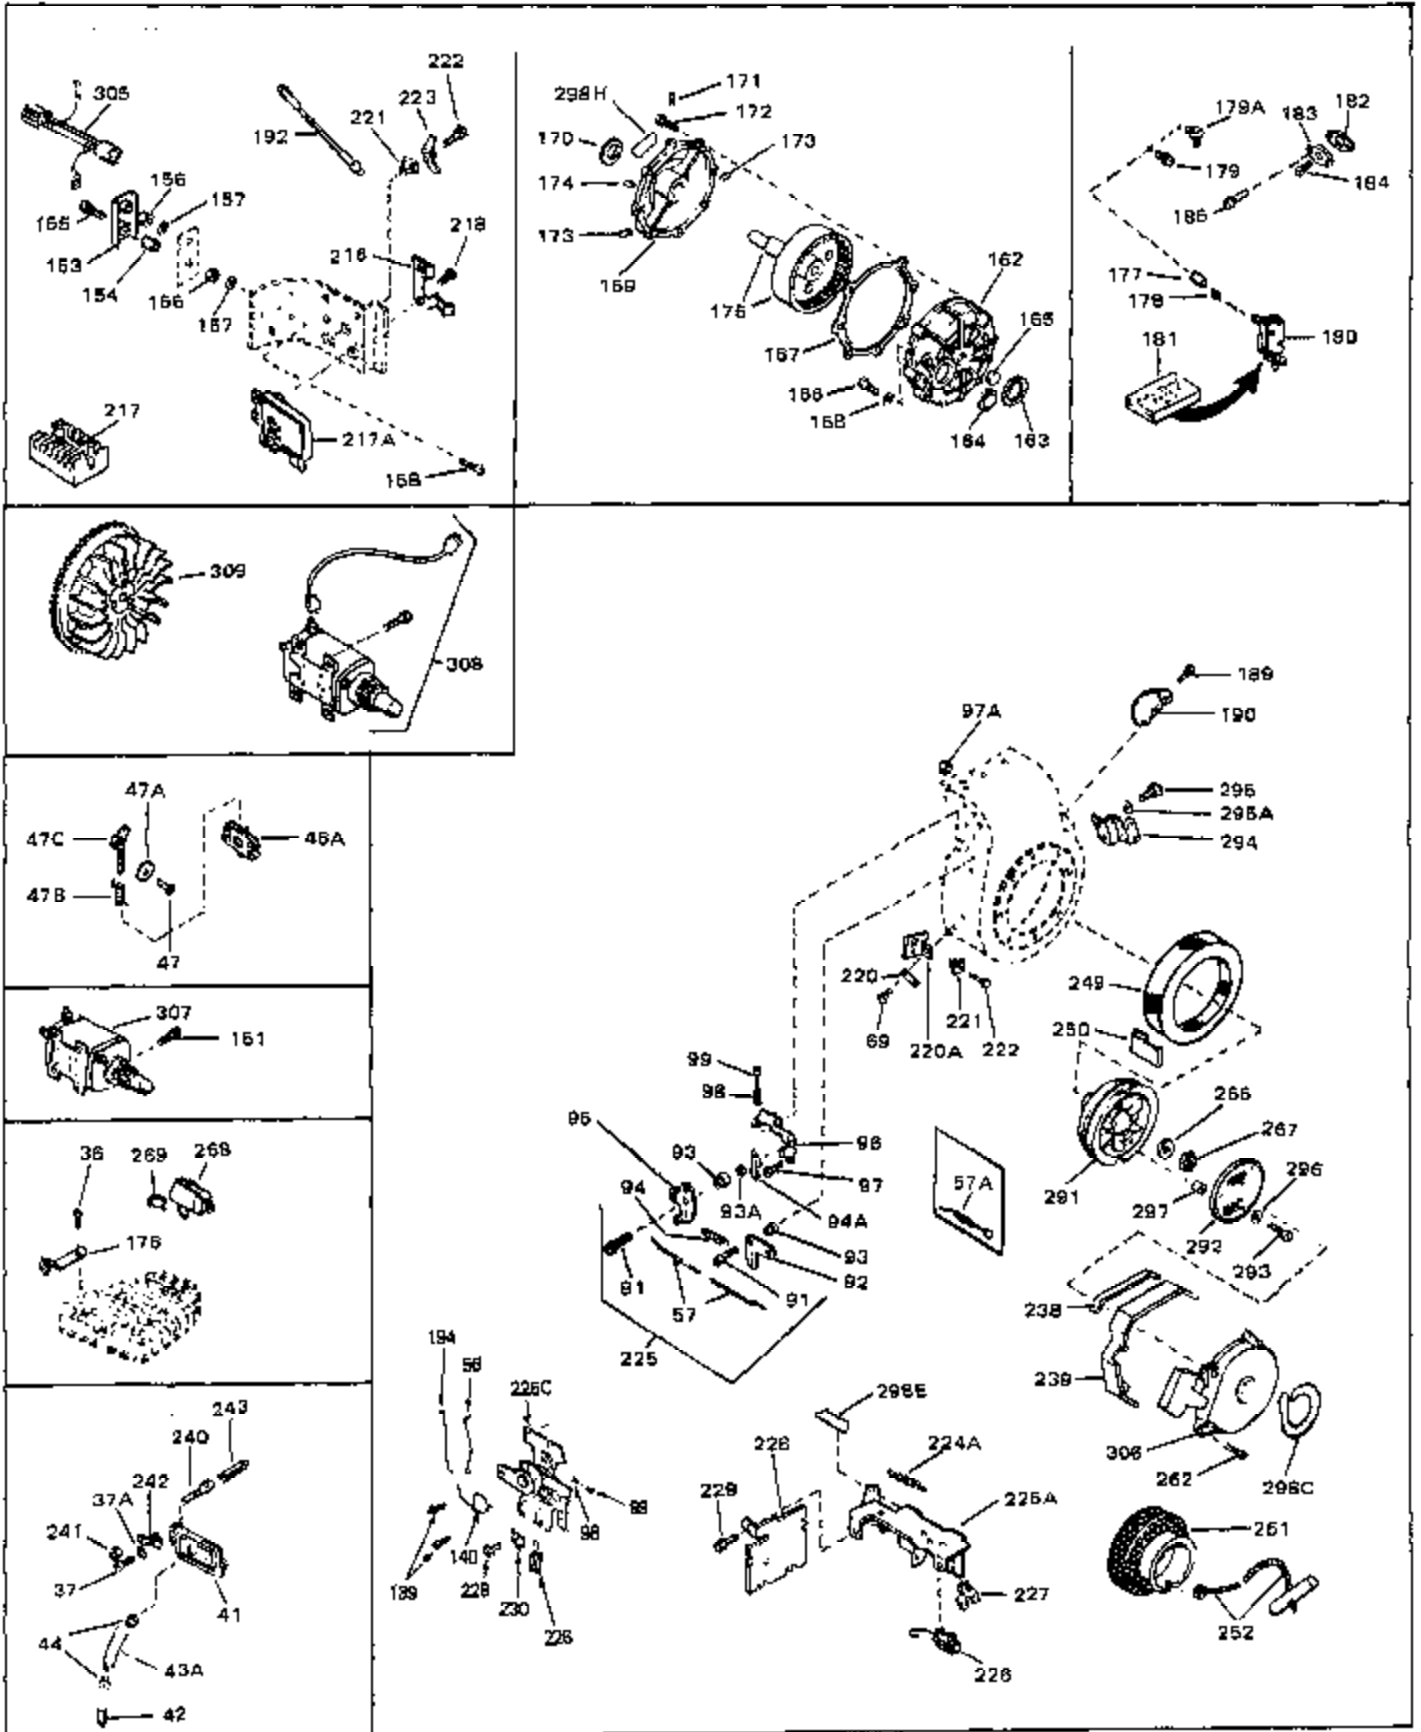

Ref #	Part Number	Qty	Description
36	650694A	0	Screw, Hex flange hd., 5/16-18 x 2
36	650695A	0	Screw, Hex flange hd., 5/16-18 x 2-1/4
36	650697A	0	Screw, Hex flange hd., 5/16-18 x 2-1/2
37	650128	0	Screw
37	650597	0	Screw, Hex washer hd., 10-24 x 5/8
37A	27261	0	Washer, Flat
41	28425	0	Cover, Valve chamber
56	30824	0	Link, Throttle
69	29747A	0	Screw
98	28569	0	Spring, Compression
98	31342	0	Spring, Compression
98	32924	0	Spring, Compression
99	29500	0	Screw, Fil. hd. mach., Sems, 8-32 x 3/4
99	650549	0	Screw
99	650688	0	Screw, Hex hd., 10-32 x 1-5/16" (Drilled
182	32683	0	Gasket, Fuel pump
183	32955	0	Cover, Fuel pump pad
184	9556	0	Plug, Oil drain (Sq. hd. pipe, 1/8-27)
185	30688	0	Screw, Hex hd. Sems, 1/4-20 x 1/2
224A	30826	0	Spring, Extension
225	730152	0	Control Assy., Speed
225A	33110A	0	Control Assy., Speed (Remote)
227	33177	0	Terminal
229	28942	0	Screw
230	27793	0	Clip, Conduit
262	29716	0	Screw
266	650815	0	Washer, Belleville
267	8115	0	Nut, Hex
298C	32179	0	Decal, Super-start
305	33018	0	Harness, Adapter
306	590420	0	Starter, Rewind
308	32386	0	Starter Motor Kit (110-120 Volt)
308	32901	0	Starter Motor Kit (110-120 Volt)
308	33328	0	Starter Motor Kit (110-120 Volt)
308	33328A	0	Starter Motor Kit (110-120 Volt)
308	33518	0	Starter Motor Kit (110-120 Volt)
308	33518A	0	Starter Motor Kit (110-120 Volt)
308	33518B	0	Starter Motor Kit (110-120 Volt)
309	30811A	0	Flywheel