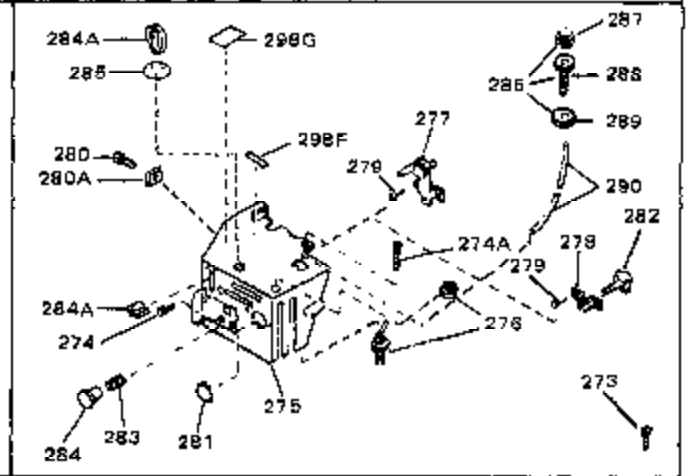

Ref #	Part Number	Qty	Description
120	26460	0	Clamp, Fuel line
125	27930	0	Gasket, Exhaust
132	650139	0	Screw
132	650548	0	Screw, Hex washer hd., 8-32 x 5/16
144	650542	0	Screw, Hex hd. cap, 5/16 18 x 13/16
146	29538	0	Base, Mounting
147	650128	0	Screw
148	30622	0	Extension, Blower housing
149A	30747	0	Clip, Shorting
150	16645	0	Lockwasher
186	27275	0	Clip, Hi-tension wire
186	29443	0	Clip, Fuel line
186	33685	0	Clip, Hi-tension wire
224	31386	0	Spring, Governor
225B	31726B	0	Bracket Assy., Speed control
229	28942	0	Screw
230	27793	0	Clip, Conduit
262	29716	0	Screw
264	32125	0	Cup, Starter
265	590417	0	Screen, Starter cup
266	650815	0	Washer, Belleville
267	8115	0	Nut, Hex
298A	31517	0	Decal, H.P. (5 H.P.)
298A	32173	0	Decal, H.P. (6 H.P.)
298A	33310	0	Decal, Mini-Bike (5 H.P.)
298A	34316	0	Decal, Name
298	34346	0	Decal, Instruction
299	30547A	0	Contact Assy., Breaker
300	30548B	0	Condenser
301	631021	0	Inlet Needle, Seat & Clip Assy.
303	631067A	0	Carburetor
304	610689A	0	Magneto, Tecumseh
306	590420	0	Starter, Rewind
310	33235	0	Gasket Set