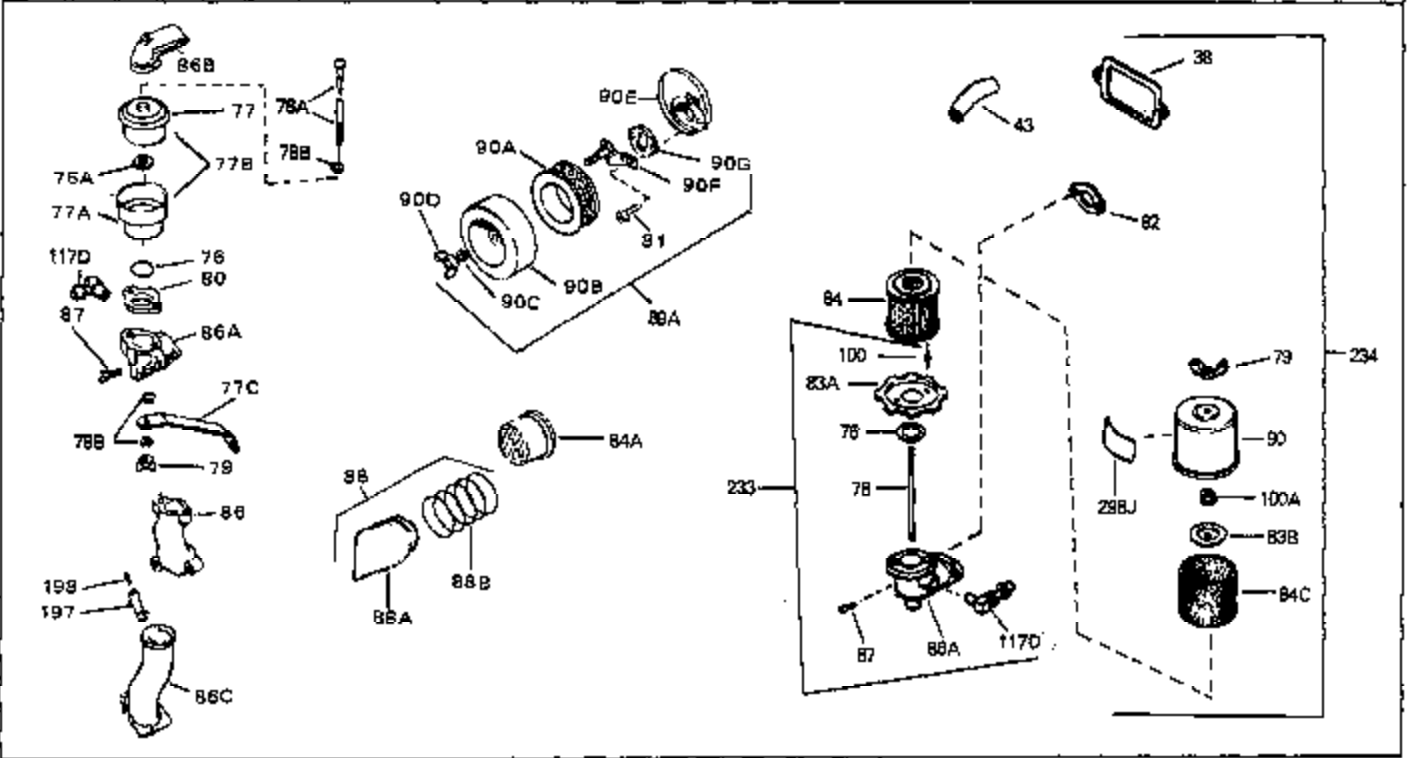

Ref #	Part Number	Qty	Description
120	26460	0	Clamp, Fuel line
125	27930	0	Gasket, Exhaust
132	650139	0	Screw
132	650548	0	Screw, Hex washer hd., 8-32 x 5/16
144	650542	0	Screw, Hex hd. cap, 5/16 18 x 13/16
146	29538	0	Base, Mounting
147	650128	0	Screw
148	30622	0	Extension, Blower housing
149A	30747	0	Clip, Shorting
150	16645	0	Lockwasher
186	27275	0	Clip, Hi-tension wire
186	29443	0	Clip, Fuel line
186	33685	0	Clip, Hi-tension wire
224	31386	0	Spring, Governor
225B	31726B	0	Bracket Assy., Speed control
229	28942	0	Screw
230	27793	0	Clip, Conduit
262	29716	0	Screw
264	32125	0	Cup, Starter
265	590417	0	Screen, Starter cup
266	650815	0	Washer, Belleville
267	8115	0	Nut, Hex
298A	31517	0	Decal, H.P. (5 H.P.)
298A	32173	0	Decal, H.P. (6 H.P.)
298A	33310	0	Decal, Mini-Bike (5 H.P.)
298A	34316	0	Decal, Name
298	34346	0	Decal, Instruction
299	30547A	0	Contact Assy., Breaker
300	30548B	0	Condenser
301	631021	0	Inlet Needle, Seat & Clip Assy.
303	631067A	0	Carburetor
304	610689A	0	Magneto, Tecumseh
306	590420	0	Starter, Rewind
310	33235	0	Gasket Set