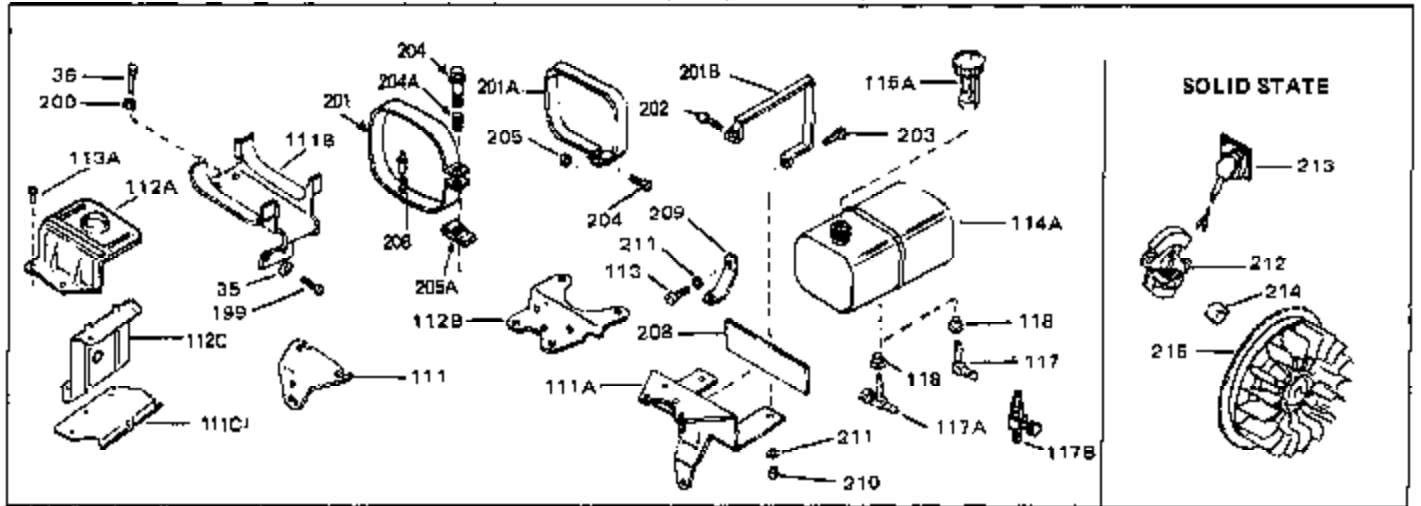

Ref #	Part Number	Qty	Description
120	26460	0	Clamp, Fuel line
125	27930	0	Gasket, Exhaust
132	650139	0	Screw
132	650548	0	Screw, Hex washer hd., 8-32 x 5/16
144	650542	0	Screw, Hex hd. cap, 5/16 18 x 13/16
146	29538	0	Base, Mounting
147	650128	0	Screw
148	30622	0	Extension, Blower housing
149A	30747	0	Clip, Shorting
150	16645	0	Lockwasher
186	27275	0	Clip, Hi-tension wire
186	29443	0	Clip, Fuel line
186	33685	0	Clip, Hi-tension wire
224	31386	0	Spring, Governor
225B	31726B	0	Bracket Assy., Speed control
229	28942	0	Screw
230	27793	0	Clip, Conduit
262	29716	0	Screw
264	32125	0	Cup, Starter
265	590417	0	Screen, Starter cup
266	650815	0	Washer, Belleville
267	8115	0	Nut, Hex
298A	31517	0	Decal, H.P. (5 H.P.)
298A	32173	0	Decal, H.P. (6 H.P.)
298A	33310	0	Decal, Mini-Bike (5 H.P.)
298A	34316	0	Decal, Name
298	34346	0	Decal, Instruction
299	30547A	0	Contact Assy., Breaker
300	30548B	0	Condenser
301	631021	0	Inlet Needle, Seat & Clip Assy.
303	631067A	0	Carburetor
304	610689A	0	Magneto, Tecumseh
306	590420	0	Starter, Rewind
310	33235	0	Gasket Set