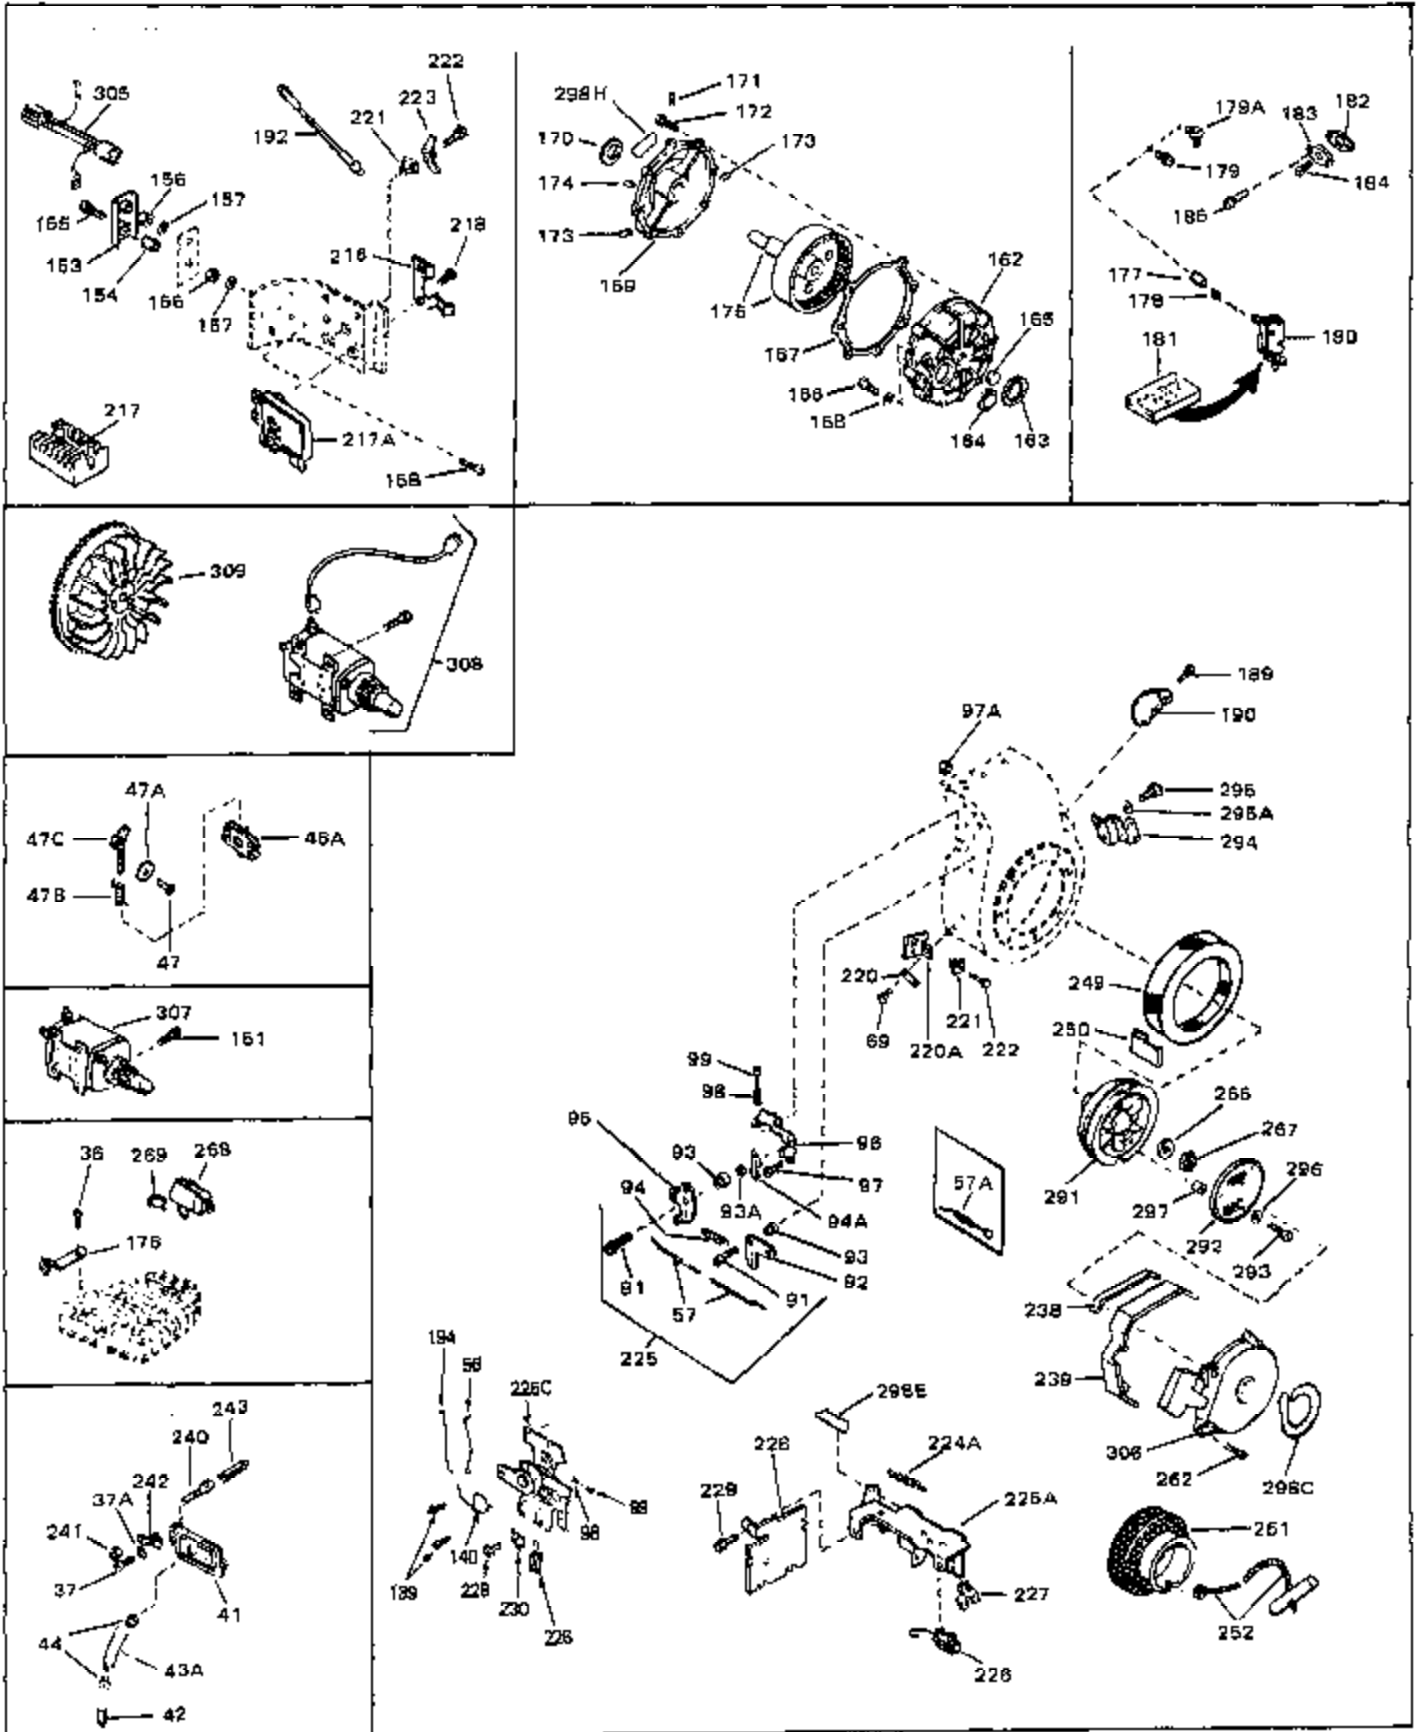

Ref #	Part Number	Qty	Description
36	650694A	0	Screw, Hex flange hd., 5/16-18 x 2
36	650695A	0	Screw, Hex flange hd., 5/16-18 x 2-1/4
36	650697A	0	Screw, Hex flange hd., 5/16-18 x 2-1/2
37	650128	0	Screw
37	650597	0	Screw, Hex washer hd., 10-24 x 5/8
37A	27261	0	Washer, Flat
41	28425	0	Cover, Valve chamber
56	31710	0	Link, Throttle
69	29747A	0	Screw
98	28569	0	Spring, Compression
98	31342	0	Spring, Compression
98	32924	0	Spring, Compression
99	29500	0	Screw, Fil. hd. mach., Sems, 8-32 x 3/4
99	650549	0	Screw
99	650688	0	Screw, Hex hd., 10-32 x 1-5/16" (Drilled
182	32683	0	Gasket, Fuel pump
183	32955	0	Cover, Fuel pump pad
184	9556	0	Plug, Oil drain (Sq. hd. pipe, 1/8-27)
185	30688	0	Screw, Hex hd. Sems, 1/4-20 x 1/2
225	730152	0	Control Assy., Speed
227	33177	0	Terminal
229	28942	0	Screw
230	27793	0	Clip, Conduit
262	29716	0	Screw
266	650815	0	Washer, Belleville
267	8115	0	Nut, Hex
305	33018	0	Harness, Adapter
306	590420	0	Starter, Rewind
308	32386	0	Starter Motor Kit (110-120 Volt)
308	32901	0	Starter Motor Kit (110-120 Volt)
308	33328	0	Starter Motor Kit (110-120 Volt)
308	33328A	0	Starter Motor Kit (110-120 Volt)
308	33518	0	Starter Motor Kit (110-120 Volt)
308	33518A	0	Starter Motor Kit (110-120 Volt)
308	33518B	0	Starter Motor Kit (110-120 Volt)
309	30811A	0	Flywheel