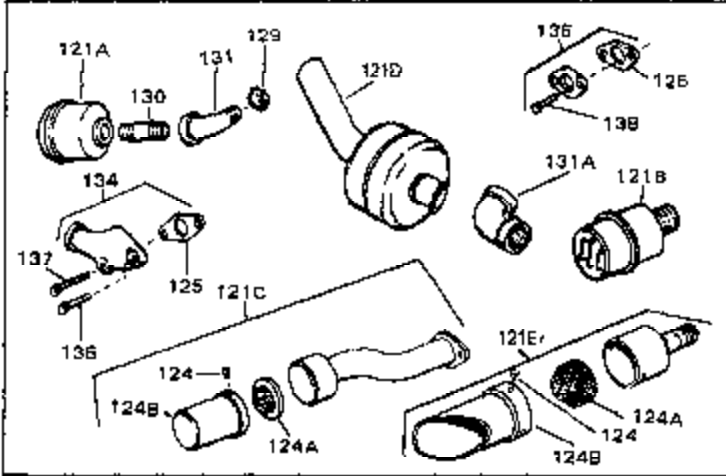

Ref #	Part Number	Qty	Description
120	26460	0	Clamp, Fuel line
125	27930	0	Gasket, Exhaust
132	650139	0	Screw
132	650548	0	Screw, Hex washer hd., 8-32 x 5/16
144	650542	0	Screw, Hex hd. cap, 5/16 18 x 13/16
146	29538	0	Base, Mounting
147	650128	0	Screw
148	30622	0	Extension, Blower housing
149A	30747	0	Clip, Shorting
150	16645	0	Lockwasher
186	27275	0	Clip, Hi-tension wire
186	29443	0	Clip, Fuel line
186	33685	0	Clip, Hi-tension wire
224	31386	0	Spring, Governor
225B	31726B	0	Bracket Assy., Speed control
229	28942	0	Screw
230	27793	0	Clip, Conduit
262	29716	0	Screw
264	32125	0	Cup, Starter
265	590417	0	Screen, Starter cup
266	650815	0	Washer, Belleville
267	8115	0	Nut, Hex
298A	31517	0	Decal, H.P. (5 H.P.)
298A	32173	0	Decal, H.P. (6 H.P.)
298A	33310	0	Decal, Mini-Bike (5 H.P.)
298A	34316	0	Decal, Name
298	34346	0	Decal, Instruction
299	30547A	0	Contact Assy., Breaker
300	30548B	0	Condenser
301	631021	0	Inlet Needle, Seat & Clip Assy.
303	631067A	0	Carburetor
304	610689A	0	Magneto, Tecumseh
306	590420	0	Starter, Rewind
310	33235	0	Gasket Set